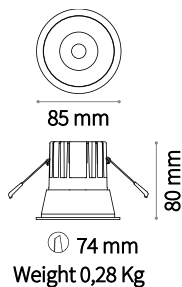

LED COB AND DRIVER HIGH QUALITY* Driver ON/OFF included

Power	Beam	Flux	CCT	Finish	Code
12 W	36°	850 Lm	3000 K	Silver	☐ + ☐ 192321
				White	☐ + ☐ 192338
				Black	☐ + ☐ 192314
				Gold	☐ + ☐ 192345

DIMMABLE DRIVER Not included/Optional

	Power	Output	Current	Measure	Code
1-10V	12 W	9/40 Vdc	300 mA	150x43x29 mm	217253
DALI	10 W	10/28 Vdc	350 mA	135x20x30 mm	202396