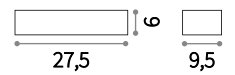

⊕ IP20

E14 max 1x 40W

155982 ■ White