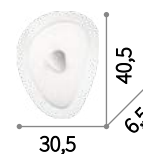

IP20
E27 max 3 x 60W
018508 PL3