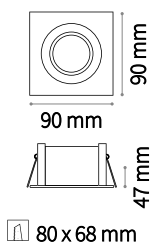

Funky

IP20 IRON

GU10 Not included

Power	Finish		Code
max 50W	Aluminum		083223
	White		083230
	Ant. Brass		083247
	Chrome		083193
	Nickel		083209