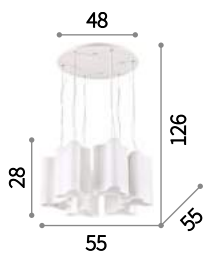

⊕ ⊖ IP20

E27 max 6 x 60W
208046 SP6 Bianco