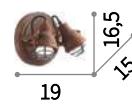

IP20
GU10 max 2 x 25W
156408 AP2