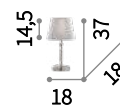

 Lamp with integrated switch in models: TL1 Big, TL1 Small and PT1.

 Lamp with dimmer in models: TL1 Big, TL1 Small and PT1.

  IP20

E14 max 3 x 40W
018010 SP3

  IP20

E14 max 1 x 40W
018027 AP1

  IP20 

E27 max 1 x 60W
014975 TL1 Big