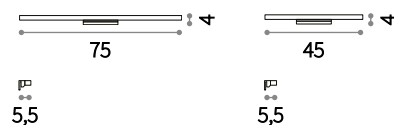

Edgar

Aluminum body. The structure is shaped to permit the direct fixing to the upper edge of the mirror. External ballast and cable. Waterproof device with IP44.

LED LED source 3000 K, 20.000 h life.