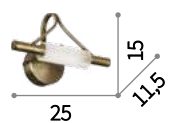

IP20 INCLUSA

R7s max 1 x 100W
119755 AP1 Brunito
013275 AP1 Cromo
004358 AP1 Nickel

119755

013275

004358