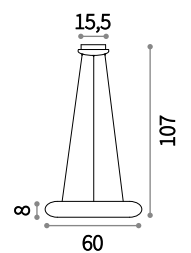

⊕ ⊖ IP20

LED 40W / 3850 Lm

140520 ■ White