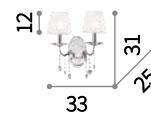

IP20

E14 max 2 x 40W
032573 AP2