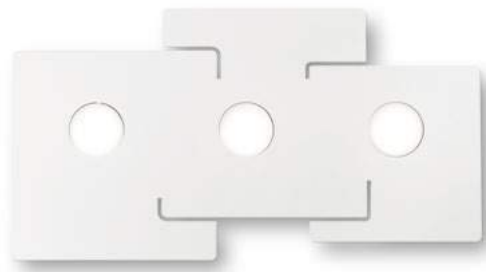

IP20
GX53 max 6 x 15W
215785 PL6

IP20
GX53 max 4 x 15W
215778 PL4

IP20
GX53 max 3 x 15W
215761 PL3

IP20
GX53 max 1 x 15W
215747 PL1