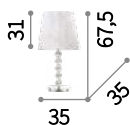

⊕ ⊖ IP20

E27 max 1 x 60W
073408 TL1 Big