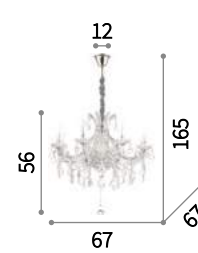

⊕ ⊖ IP20

E14 max 8 x 40W

167244 SP8 Cromo
167398 SP8 Oro

⊕ ⊖ IP20

E14 max 2 x 40W

035642 AP2 Cromo
035659 AP2 Oro