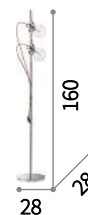

Radio

Metal ceiling rose and frame. Adjustable diffuser. Electrical cable coated with fabric. Available with chrome or matt white or black varnish finish.

LED Bulbs LED E27 8W Globo D125 trasparente 3000 K included. Cod. 101347

ON OFF Lamp with integrated switch in models: TL1 e PT2.

E27 max 5 x 60W

141138 SP5 Bianco
141145 SP5 Cromo