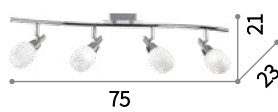

G9 max 4 x 40W
075082 PL4