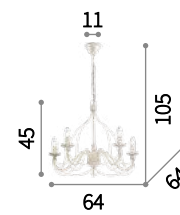

⊕ ⊖ IP20

E14 max 5 x 40W

005881 SP5 Bianco Antico
057187 SP5 Ruggine