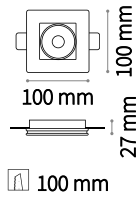

Samba Square

100 mm

GU10 Not included

Power	Finish	Code
max 35W	White	150291