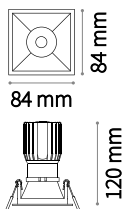

75 mm
Weight 0,27 Kg

LED COB AND DRIVER HIGH QUALITY* Driver ON/OFF included

Power	Beam	Flux	CCT	Finish	Code
12 W	36°	850 Lm	3000 K	Silver +	192390
				White +	192406
				Black +	192383

DIMMABLE DRIVER Not included/Optional

	Power	Output	Current	Measure	Code
1-10V	12 W	9/40 Vdc	300 mA	150x43x29 mm	217253
DALI	10 W	10/28 Vdc	350 mA	135x20x30 mm	202396