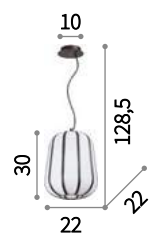

⊕ ⊖ IP20

E27 max 1 x 60W

208299 SP1 Small