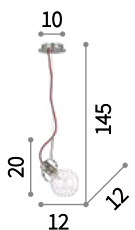

Radio

Metal ceiling rose and frame. Adjustable diffuser. Electrical cable coated with fabric. Available with chrome or matt white or black varnish finish.

LED Bulbs LED E27 8W Globo D125 trasparente 3000 K included. Cod. 101347

ON OFF Lamp with integrated switch in models: TL1 e PT2.