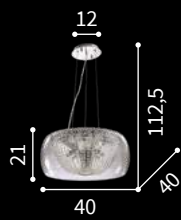

IP20

G9 max 6 x 40W

133874 SP6