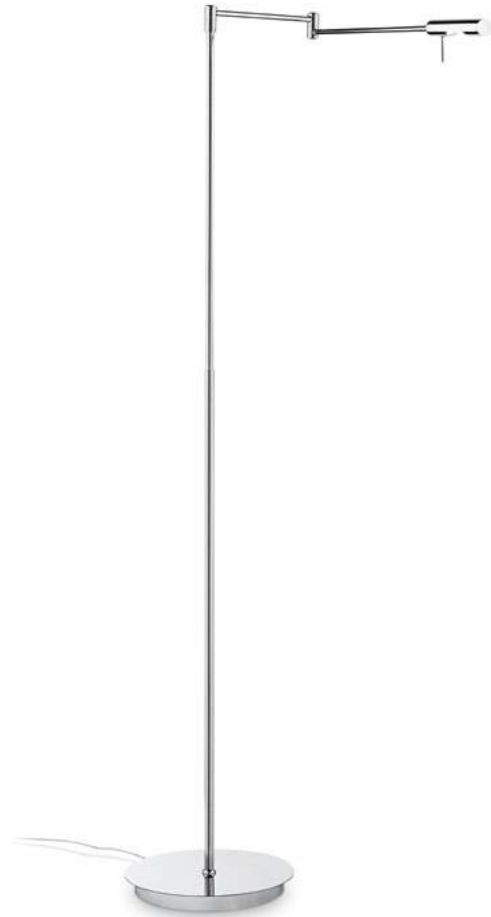

Drill

Totally metal frame with chrome finish. Unmovable diffuser. Adjustable arm with junctions.

Bulbs ALO G9 28W 2700 K included.

Lamp with integrated switch in models: TL1 and PT1.

IP20
G9 max 1 x 28W
153599 AP1

IP20
G9 max 1 x 28W
153636 TL1

IP20
G9 max 1 x 28W
153612 PT1