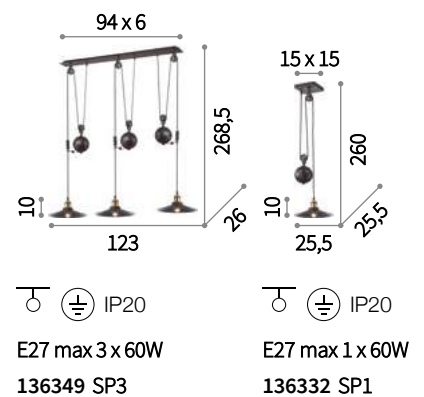

Up and Down

Metal frame with matt black enamel finish. Antique brass metal lamp socket covers and screws. Diffusers can be individually adjusted by means of a counterweight system.