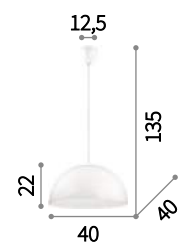

IP20
E27 max 1 x 60W
103112 SP1 Small