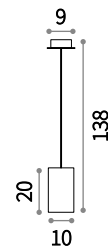

GU10 max 1 x 28W

201177 ■ Concrete