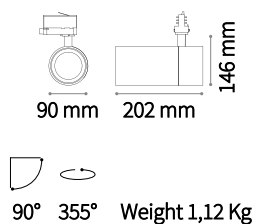

Quick 28W

LED COB AND DRIVER HIGH QUALITY* Driver ON/OFF included - UGR <9

CRI ≥80

Power	Beam	Flux	CCT	Finish	Code
28 W	30°	3700 Lm	3000 K	White	222615
				Black	222622
		4000 Lm	4000 K	White	222639
				Black	222646

CRI ≥90

Power	Beam	Flux	CCT	Finish	Code
28 W	30°	3400 Lm	3000 K	White	222653
				Black	222660
		3600 Lm	4000 K	White	222677
				Black	222684

OPTIONAL Not included