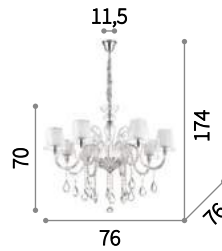

IP20
E14 max 8 x 40W
112404 SP8