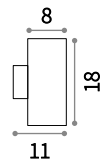

IP20 INCLUSA

GU10 max 2x28W

096018 White
164823 Antique Brass
094182 Chrome
095998 Black
164847 Copper