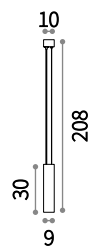

IP20

LED 13,8W / 1300 Lm

211749 ■ White
211756 ■ Black