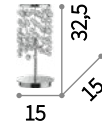

IP20
G9 max 1 x 40W

033945 TL1 Cromo