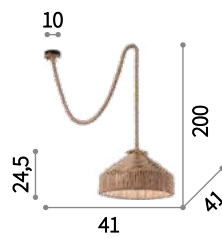

IP20
E27 max 1 x 15W
134833 SP1