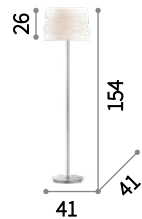

IP20
E27 max 1 x 60W
082448 PT1