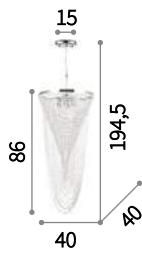

⊕ ⊖ IP20

E14 max 6 x 40W
211558 SP6