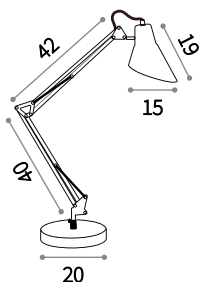

Sally

Metal technical lamp with matt black finish. Articulated and spring balanced arm. Adjustable diffuser.

Lamp with integrated switch.

max 1 x 42W E27

061160 TL1