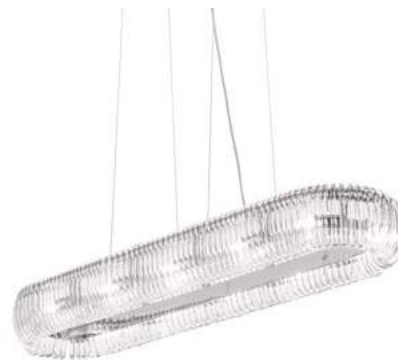

Quasar

Chrome metal frame. Hand shaped Pyrex cane glasses. Pendant lamps with steel cables adjustable in length with an automatic devices.

 Bulbs ALO G9 28W 2700 K included.

Neve

Metal frame. Decorative glass balls fixed to nylon strings. Available with chrome frame and clear glass spheres or with matt white frame and white and clear glass spheres.