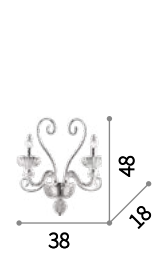

⊕ ⊖ IP20
E14 max 2 x 40W
090276 AP2