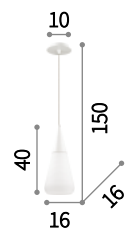

 IP20
 E27 max 1 x 60W
 176260 SP1

Cono

Chrome or matt white metal frame and lamp sockets. Hand-blown glass diffuser. White version with clear glass and sandblasted stripe or in chrome version with totally clear glass.