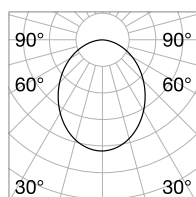

m	lx	øm
1	203	2,16
2	50	4,33
3	22	6,50
4	12	8,66
5	8	10,83

CRI≥80 13W 100° 1500 Lm 3000 K