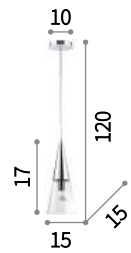

⊕ ⊖ IP20

E14 max 1 x 40W

112459 SP1 Bianco
017440 SP1 Cromo