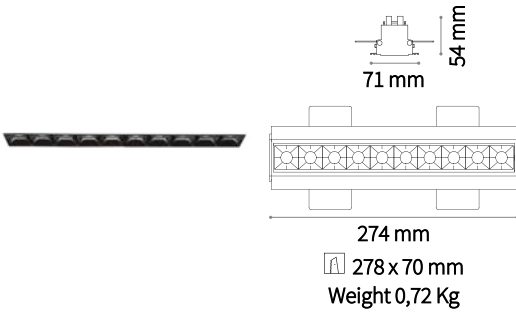

LED COB AND DRIVER HIGH QUALITY* Driver ON/OFF included

Power	Beam	Flux	CCT	Finish	Code
20 W	45°	2200 Lm	3000 K	Black	■ 206240

m	lx	øm
1	2786	0,58
2	696	1,16
3	309	1,74
4	174	2,32
5	111	2,90

CRI≥90 10W 45° 1100 Lm 3000K

*For further information please contact the technical office.