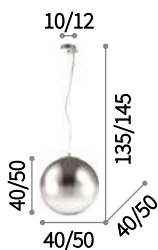

Mapa Fade

Chrome metal frame. Sphere shape diffuser made of clear chrome blown glass with downward nuance.

ON
OFF Lamp with integrated switch in TL1 D20 model.

⊕ ⊖ IP20

E27 max 5 x 60W

140759 SP5

⊕ ⊖ IP20

E27 max 1 x 60W