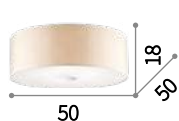

IP20

IP20

IP20

IP20

IP20

IP20

E27 max 5 x 60W

E27 max 4 x 60W

E27 max 5 x 60W

E27 max 4 x 60W

G9 max 1 x 40W

G9 max 1 x 40W

103242 SP5 Bianco
105628 SP5 Nero
087719 SP5 Wood

122236 SP4 Bianco
122243 SP4 Nero
087702 SP4 Wood

122205 PL5 Bianco
122212 PL5 Nero
090863 PL5 Wood

103266 PL4 Bianco
103273 PL4 Nero
090900 PL4 Wood

143156 AP1 Bianco
087665 AP1 Wood

143187 TL1 Bianco
087672 TL1 Wood