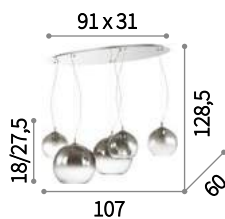

IP20
E27 max 5 x 60W
138305 SP5