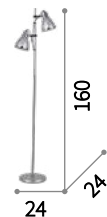

○ □ IP20
E27 max 2 x 60W

042794 PT2 Argento
001197 PT2 Nero