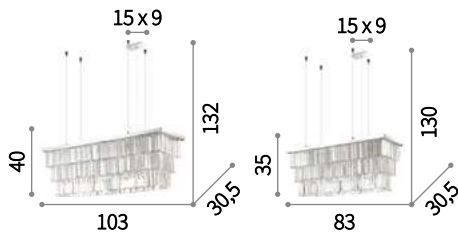

IP20
E14 max 8 x 40W
166360 SP8 Cromo
213583 SP8 Oro

IP20
E14 max 6 x 40W
166322 SP6 Cromo

IP20
E14 max 8 x 40W
166285 PL8 Cromo
213569 PL8 Oro

IP20
E14 max 6 x 40W
166261 PL6 Cromo

IP20
E14 max 3 x 40W
166254 AP3 Cromo
213545 AP3 Oro