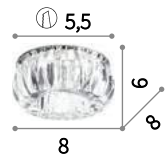

IP20
G9 max 1x 40W
107707 Soul-2 FI1