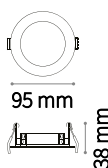

⌀ 80 mm
Weight 0,06 Kg

FRAME Not included/Required

Finish		Code
White		208695
Chrome		221687
Black		208701
Gold		208718

Dynamic Square

Weight 0,02 Kg

REFLECTOR Not included/Required

SYMMETRICAL

Finish		Code
White		211817
Chrome		221656
Black		211824
Gold		211831