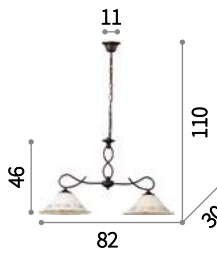

⊕ ⊖ IP20
E14 max 5 x 40W
220659 SP5

⊕ ⊖ IP20
E14 max 5 x 40W
220635 PL5

⊕ ⊖ IP20
E14 max 3 x 40W
220628 PL3

⊕ ⊖ IP20
E14 max 2 x 40W
220642 AP2

Foglia

Hand-painted black metal body.
Centrifuged glass diffuser with embossed
hand painted decorations.