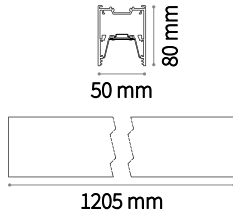

Fluo Accent

Weight 2,76 Kg

LED COB AND DRIVER HIGH QUALITY* Driver ON/OFF included - UGR <19

Power	Beam	Flux	CCT	Finish	Code
30 W	30°	2200 Lm	3000 K	Aluminu.	192635
				White	192611
				Black	192581
		2400 Lm	4000 K	Aluminu.	192574
				White	192543
				Black	192529

DIMMABLE DRIVER Not included/Optional

	Power	Output	Current	Measure	Code
1-10V	39 W	27/56Vdc	700 mA	280x30x21 mm	216416
DALI	38 W	20/54Vdc	700 mA	280x30x21 mm	216270