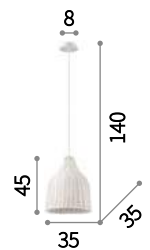

 Lamp with integrated switch in models: TL1 and PT1.

  IP20
E14 max 6 x 40W
003399 SP6

  IP20
E14 max 3 x 40W
025032 SP3

  IP20
E14 max 1 x 40W
003283 TL1

  IP20
E27 max 1 x 60W
022987 PT1

Haunt

Matt white varnished metal ceiling cup.
Power cable coated with fabric. Wicker
basket diffuser natural or white varnished.