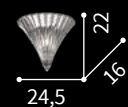

IP20

E14 max 1 x 40W

013046 AP1SmallOro
013060 AP1SmallTrasparente