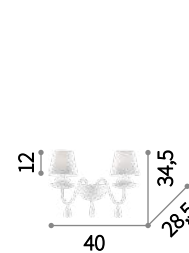

⊕ ⊖ IP20

E14 max 2 x 40W
035598 AP2 Bianco
111889 AP2 Nero