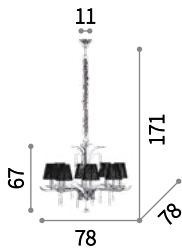

IP20

E14 max 8 x 40W
020594 SP8