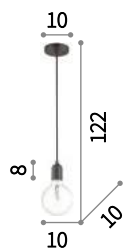

Metal ceiling cup and bulb socket cover with matt black enamel finish. Power cable coated with fabric.

E27 max 1 x 60W

175935 SP1

Edison

Chrome metal frame with chrome or white or black matt enamel finish. Electrical cable coated with fabric.