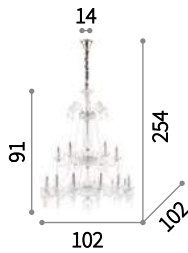

⊕ ⊖ IP20

E14 max 18 x 40W
176291 SP18