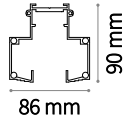

Weight 8,70 Kg

TRACK 3000 mm Kit for assembly profile included

Finish	Code
Black	222882