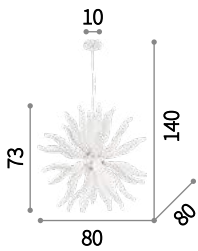

IP20
G9 max 12 x 40W

112268 SP12 Bianco
112251 SP12 Fumè