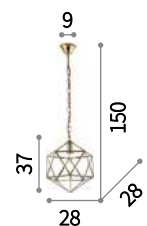

IP20
E27 max 1 x 60W
168852 SP1 Small