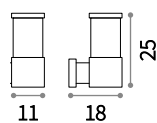

Tronco

Varnished die-cast aluminum body with different finishes. Pyrex glass diffuser with aluminum elements inside.

⊙ ⊕ IP44

E27 max 1 x 60W

027005 ■ Anthracite
118659 ■ White
026978 ■ Grey
004716 ■ Black