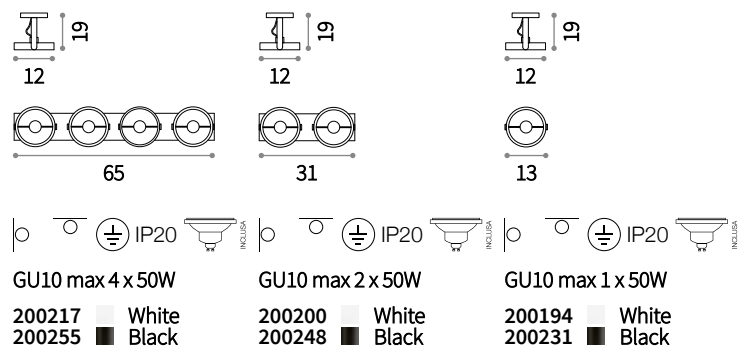

Glim

Total powder painted metal frame.
Adjustable diffuser with replaceable bulb.

LED Bulbs LED GU10 13W 3000 K
included. Cod. 189031