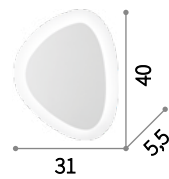

IP20
LED 34W / 3550 Lm
196220 AP170 Big