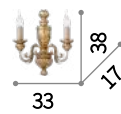

⊕ ⊖ IP20
E14 max 2 x 40W
020846 AP2