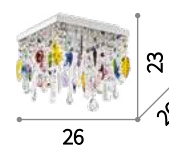

IP20

G9 max 4 x 40W
099200 PL4