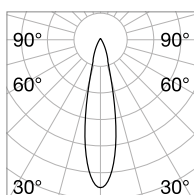

m	lx	øm
1	12955	0,39
2	3238	0,79
3	1439	1,19
4	809	1,59
5	518	1,99

CRI≥82 30W 20° 2760 Lm 3000 K