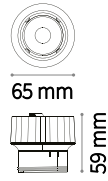

Dynamic - Source

Weight 0,15 Kg

SOURCE Not included/Required - Driver ON/OFF and 35° lens included.

Power	Beam	Flux	CCT	Finish	Code
10 W	35°	1050 Lm	2700 K	Black	208541
		1100 Lm	3000 K	Black	208558
		1200 Lm	4000 K	Black	208565

DIMMABLE DRIVER Not included/Optional

	Power	Output	Current	Measure	Code
1-10V	10 W	10/40Vdc	250 mA	135x20x30 mm	216317
DALI	13 W	15/50Vdc	250 mA	130x30x43 mm	216027