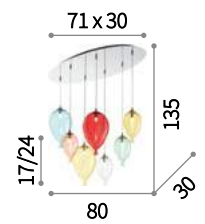

IP20

G9 max 7 x 28W
100937 SP7 Color