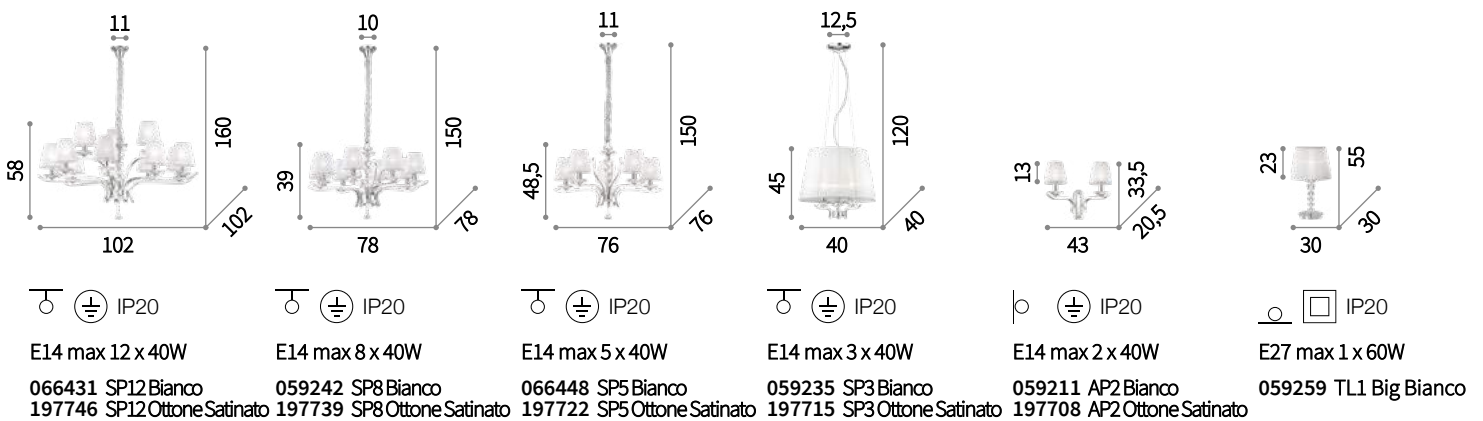

Pegaso

Metal frame. Cut crystal main body, candle cups and pendants. Organza fabric shades. Velvet chain cover.

 Lamp with integrated switch in models: TL1 and PT1.

 Lamp with dimmer in model PT1.

197746

○ □ IP20
E14 max 1 x 40W