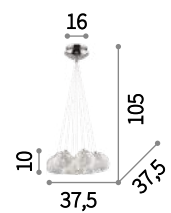

IP20

G4 max 7 x 20W
060231 SP7