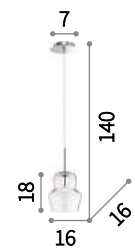

088969

Zeno

Chrome metal frame. Clear and coloured blown glass diffuser. Electrical cable adjustable in length.

E27 max 1 x 60W

E14 max 1 x 40W

- | | |
|----------------------------|------------------------------|
| 088969 SP1 Big Azzurro | 036120 SP1 Small Azzurro |
| 088938 SP1 Big Fumè | 002040 SP1 Small Fumè |
| 088921 SP1 Big Trasparente | 003108 SP1 Small Trasparente |