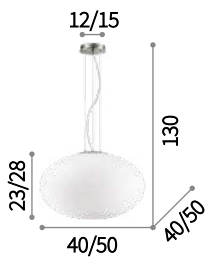

E27 max 1x60W
086736 SP1 D40
086743 SP1 D50