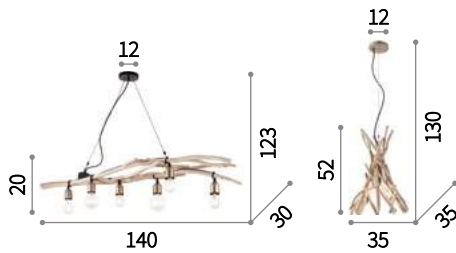

Driftwood

Metal frame. Natural wood decorative arms. PVC foil diffusers coated with canvas fabric.

ON
OFF Lamp with integrated switch in models: TL1, PT1 and PT2.

⊕ ⊞ IP20

E27 max 6 x 60W
180922 SP6

⊕ ⊞ IP20