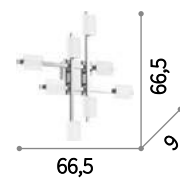

⌀ ⌀ ⊕ IP20
LED 56W / 4400 Lm
196657 PL8

⌀ ⌀ ⊕ IP20
LED 28W / 2600 Lm
196640 PL4

Rubens

Metal frame and central glass holder with matt white finish. Clear glass diffuser with tiles.

LED LED source 3000 K, 20.000 h life.