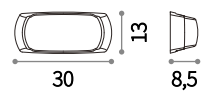

⊙ □ IP66

⊙ □ IP66

E27 max 1 x 23W

E27 max 1 x 23W

123745 ■ White
123738 ■ Grey
123752 ■ Black

123776 ■ White
123769 ■ Grey
123783 ■ Black