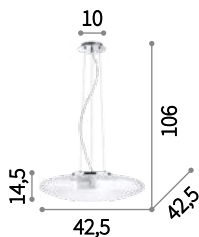

IP20
E27 max 3 x 60W
035529 SP3 D40