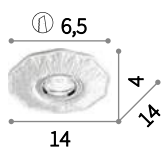

Polka

Chrome metal recessed downlight. Gypsum external ornament available with antique brass, gold and matt white varnish finish.

GU10 max 1 x 50W

115597 FI1 Bianco
115580 FI1 Brunito
115610 FI1 Ottone