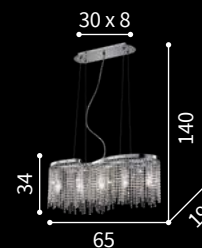

Chrome metal frame. Pendants with octagonal cut crystal elements. Suspension lamps provided with steel cables adjustable in length with automatic devices.

⊕ ⊖ IP20

E14 max 5 x 40W

013923 SP5

⊕ ⊖ IP20

E14 max 2 x 40W