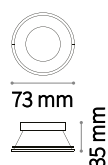

Dynamic Round

Weight 0,02 Kg

REFLECTOR Not included/Required

SYMMETRICAL

Finish		Code
White		211787
Chrome		221649
Black		211794
Gold		211800