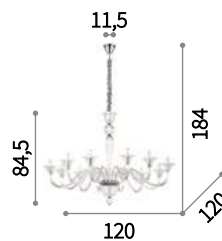

⊕ ⊖ IP20

E14 max 12 x 40W

199405 SP12 Ambra
199375 SP12 Trasparente