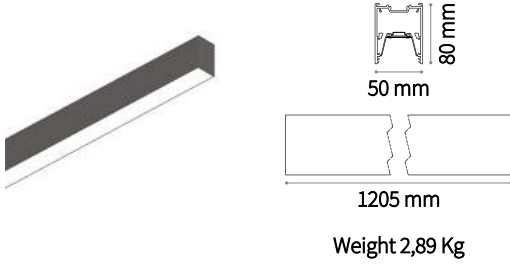

Fluo Wide

LED SMD AND DRIVER HIGH QUALITY* Driver ON/OFF included

Power	Beam	Flux	CCT	Finish	Code
26 W	105°	2800 Lm	3000 K	Aluminu.	191447
				White	192437
				Black	191997
		3000 Lm	4000 K	Aluminu.	192468
				White	192482
				Black	192505

DIMMABLE DRIVER Not included/Optional

	Power	Output	Current	Measure	Code
1-10V	28 W	27/56Vdc	500 mA	280x30x21 mm	216423
DALI	27 W	20/54Vdc	500 mA	280x30x21 mm	216287