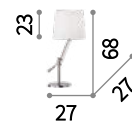

○ □ IP20
E27 max 1 x 60W

014616 TL1 Bianco
019772 TL1 Cromo