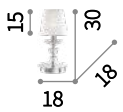

Pegaso

Metal frame. Cut crystal main body, candle cups and pendants. Organza fabric shades. Velvet chain cover.

 Lamp with integrated switch in models: TL1 and PT1.

 Lamp with dimmer in model PT1.

197746

○ □ IP20
E14 max 1 x 40W