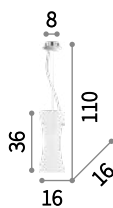

IP20
E27 max 1 x 60W
017600 SP1

IP20
G9 max 2 x 40W
017617 AP2

IP20
E14 max 1 x 40W
014593 TL1