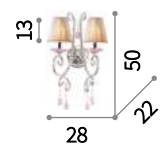

⊕ ⊖ IP20

E14 max 2 x 40W
015446 AP2