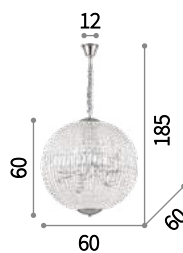

Luxor

Chrome metal frame. Diffuser made of cut crystal octagons and rectangular drops.
Velvet chain cover.

Bulbs ALO G9 28W 2700 K included.

IP20
G9 max 12 x 40W
116235 SP12