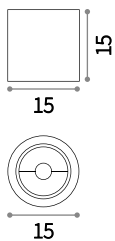

IP20 INCLUSA
GU10 max 1 x 50W

140896 Aluminum
140872 White

IP20 INCLUSA
GU10 max 1 x 28W

140865 Aluminum
140841 White

IP20 INCLUSA
GU10 max 1 x 50W

140957 Aluminum
140933 White

IP20 INCLUSA
GU10 max 1 x 28W

140926 Aluminum
140902 White