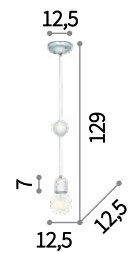

⊕ ⊖ IP20

E27 max 1 x 60W

135038 SP1

Alpen

Hand painted enameled ceramic ceiling rose, spherical decorative element and bulb socket cover. Power cable coated with fabric.

⊕ IP20

E27 max 1x 40W

173115 SP1 Azzurro
173122 SP1 Verde