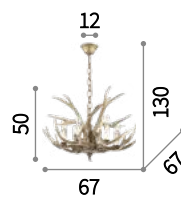

⊕ ⊖ IP20
E14 max 6 x 40W
115498 SP6