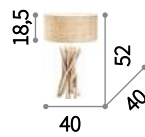

⊕ ⊞ IP20

E27 max 1 x 60W
129570 TL1