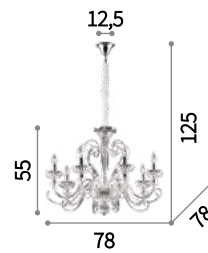

⊕ ⊖ IP20
E14 max 8 x 40W
090269 SP8