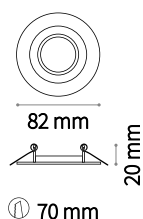

Swing

IP20 ZINC

GU10 Not included

Power	Finish		Code
max 50W	Aluminum		083162
	White		083179
	Ant. Brass		083186
	Chrome		183131
	Nickel		083148