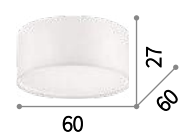

E27 max 5 x 60W
036021 PL5