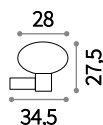

E27 max 1 x 60W

- 147291 ■ Anthracite
- 136172 ■ White
- 147314 ■ Grey
- 147307 ■ Black