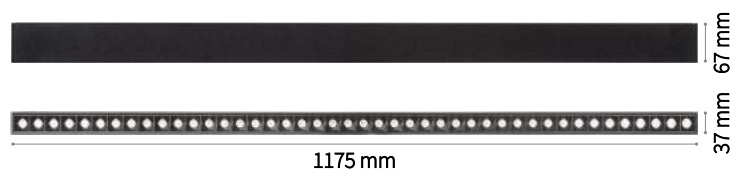

Draft

BOUCE LIGHT INCLUDED (•)

Source	LED SMD	CCT	3000 K / 4000 K
Power	25 + 25 W	CRI	≥80
Driver included	On/Off / 1-10V	UGR	<19
Drivers available	No	LED life	50.000 h
Kit emergency	Available	Insulation class	I
Lumen	2800 / 3100 Lm	IP	20
MacAdam	3SDC	Material	Aluminum
Beam	50°+110°	Warranty	5 years

LED SMD AND DRIVER HIGH QUALITY* Driver ON/OFF included

Power	Beam	Flux	CCT	Finish	Code
25 W	50°	2800 Lm	3000 K	White	223780
25 W •	110° •	3000 Lm •		Black	223773
		3000 Lm	4000 K	White	223803
		3100 Lm •		Black	223797

LED SMD AND DRIVER HIGH QUALITY* Driver 1-10V included

Power	Beam	Flux	CCT	Finish	Code
25 W	50°	2800 Lm	3000 K	White	215440
25 W •	110° •	3000 Lm •		Black	222776
		3000 Lm	4000 K	White	222790
		3100 Lm •		Black	222783

STRUCTURE CONNECTOR Not included/Optional

Codice
222813

m	lx	øm
1	1999	1,00
2	499	2,01
3	222	3,02
4	124	4,03
5	79	5,04

CRI≥80 25+25W 50°+110° 2800+3000 Lm 3000 K

*Independent lighting. For further information please contact the technical office.

The single final cup is 2.5 mm width.