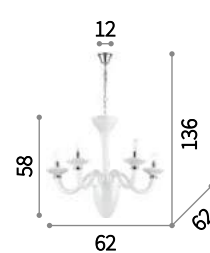

⊕ ⊖ IP20

E14 max 5 x 40W
019383 SP5

⊕ ⊖ IP20

E14 max 2 x 40W
019376 AP2