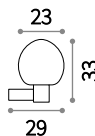

E27 max 1 x 60W

- 146669 ■ Anthracite
- 146645 ■ White
- 146652 ■ Grey
- 136127 ■ Black