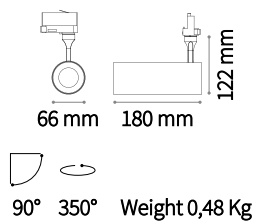

Smile 15W

LED COB AND DRIVER HIGH QUALITY* Driver ON/OFF included

CRI ≥82

Power	Beam	Flux	CCT	Finish	Code
15 W	24°	1490 Lm	3000 K	White	189574
				Black	189581
	36°	1540 Lm	4000 K	White	189611
				Black	189628
		1490 Lm	3000 K	White	189758
				Black	189765
50°	1540 Lm	4000 K	White	189796	
			Black	189802	
	1490 Lm	3000 K	White	189932	
			Black	189949	
1540 Lm	4000 K	White	189956		
		Black	189963		

CRI ≥92

Power	Beam	Flux	CCT	Finish	Code
15 W	24°	1380 Lm	3000 K	White	189598
				Black	189604
	36°	960 Lm	3000 K	White	189772
				Black	189789
	50°	860 Lm	3000 K	White	189970
				Black	189987

OPTIONAL Not included

Filter	Finish	Code
	Honeycomb	189536

Filter	Finish	Code
	Elliptical	189543

Ring	Finish	Code
	White	189505