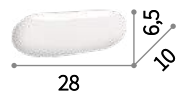

G9 max 2 x 40W
034546 AP2 Bianco
134987 AP2 Cromo