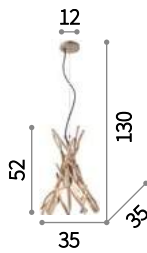

Driftwood

Metal frame. Natural wood decorative arms. PVC foil diffusers coated with canvas fabric.

ON
OFF Lamp with integrated switch in models: TL1, PT1 and PT2.

⊕ ⊞ IP20

E27 max 6 x 60W
180922 SP6

⊕ ⊞ IP20