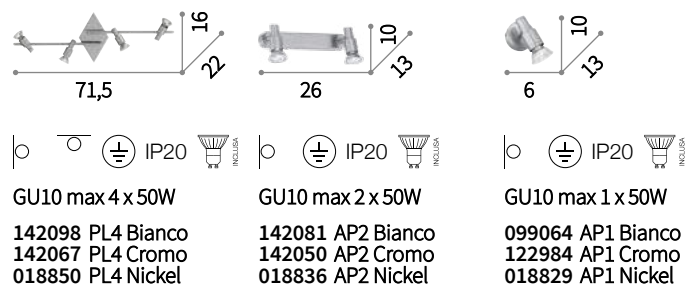

 Bulbs ALO GU10 28W 2700 K included.

-  099057
-  119786
-  089560
-  009377

Slem

Metal structure with white, chrome or satin nickel finish. Adjustable body: rotational and axially movable stem valve.

 Bulbs ALO GU10 28W 2700 K included.