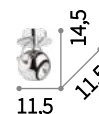

GU10 max 4 x 28W
077918 PL4 Bianco
066820 PL4 Cromo