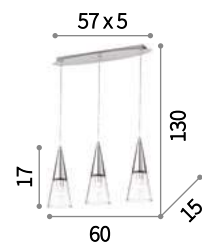

 IP20
 E27 max 1 x 60W
 176260 SP1

Cono

Chrome or matt white metal frame and lamp sockets. Hand-blown glass diffuser. White version with clear glass and sandblasted stripe or in chrome version with totally clear glass.