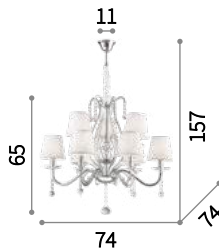

IP20

E14 max 9 x 40W
032610 SP9