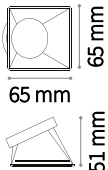

⌀ 80 mm
Weight 0,06 Kg

FRAME Not included/Required

Finish		Code
White		208695
Chrome		221687
Black		208701
Gold		208718

Dynamic Square

Weight 0,02 Kg

REFLECTOR Not included/Required

SYMMETRICAL

Finish		Code
White		211817
Chrome		221656
Black		211824
Gold		211831