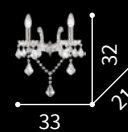

⊕ ⊖ IP20

E14 max 2 x 40W

035642 AP2 Cromo
035659 AP2 Oro