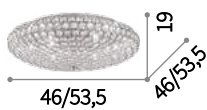

073262

King

Diffuser composed of chrome or golden metal rings with octagonal crystals set inside. Steel cables adjustable in length with automatic devices.

Bulbs ALO G9 28W 2700 K included.

G9 max 7 / 12 x 40W

087979 SP7 Cromo
088013 SP12 Cromo
088020 SP12 Oro

G9 max 7 / 9 x 40W

073224 PL7 Cromo
073255 PL9 Cromo
073262 PL9 Oro

G9 max 3 / 5 x 40W

075389 PL3 Cromo
075402 PL3 Oro
075419 PL5 Cromo
073187 PL5 Oro