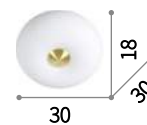

IP20
INCLUSA
GX53 max 2 x 15W
214498 PL2