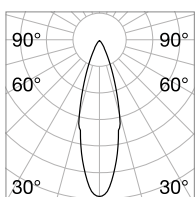

m	lx	øm
1	8264	0,48
2	2066	0,96
3	918	1,45
4	516	1,93
5	330	2,42

CRI≥83 30W 30° 2200 Lm 3000 K

*For further information please contact the technical office.