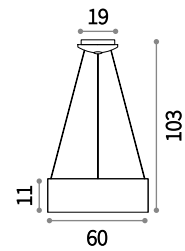

IP20
LED 36W / 2160 Lm
153124 ■ White