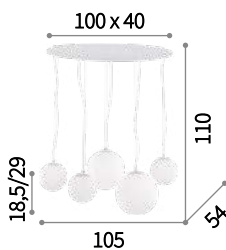

IP20
E27 max 5 x 60W
043562 SP5