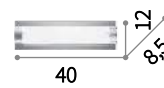

IP20
E14 max 2 x 40W
051857 AP2