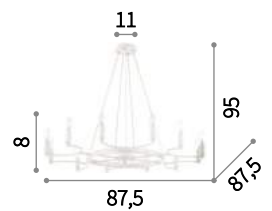

⊕ ⊖ IP20

E14 max 12 x 40W

165080 SP12 Bianco
165066 SP12 Nero