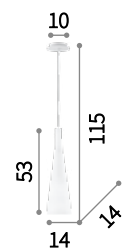

IP20
E27 max 1 x 60W
026787 SP1