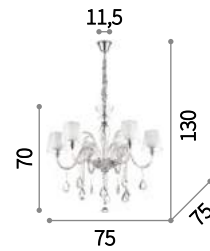

IP20
E14 max 6 x 40W
112398 SP6

IP20
E14 max 2 x 40W
112435 AP2