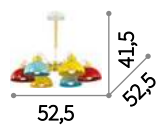

⊕ ⊖ IP20
E27 max 6 x 60W
157160 PL6