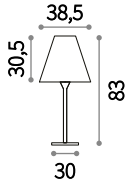

IP44
E27 max 1 x 60W
180960 ■ White