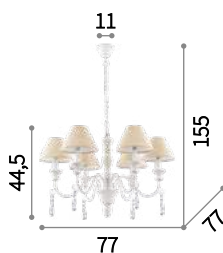

 Lamp with integrated switch in models: TL1 and PT1.

  IP20
E14 max 6 x 40W
003399 SP6

  IP20
E14 max 3 x 40W
025032 SP3

  IP20
E14 max 1 x 40W
003283 TL1

  IP20
E27 max 1 x 60W
022987 PT1

Haunt

Matt white varnished metal ceiling cup.
Power cable coated with fabric. Wicker
basket diffuser natural or white varnished.