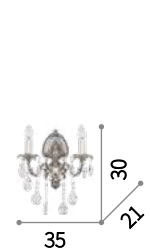

⊕ ⊖ IP20

E14 max 2 x 40W
030210 AP2