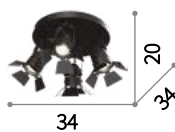

095684

095677

Ciak

Metal frame with shiny white or matt black finish. Diffuser is adjustable by means of little wings which regulate the light spread.

 Bulbs ALO GU10 28W 2700 K included.

IP20 
 GU10 max 4 x 50W
 095707 PL4 Nero