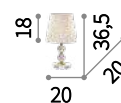

⊕ ⊖ IP20

E27 max 1x60W

077734 TL1 Small