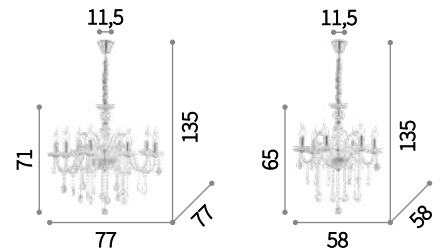

Giudecca

Blown and hand finished glass chandelier with chrome details. Crystal pendants composed of octagons and drops. Velvet chain cover.