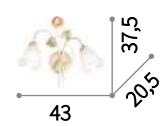

⊕ ⊖ IP20
E14 max 2 x 40W
220642 AP2