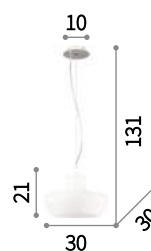

⊕ ⊖ IP20

E27 max 1 x 60W

137292 SP1 D30 Azzurro
137315 SP1 D30 Bianco