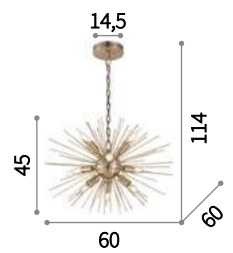

Metal frame. Diffusers made of decorative elements with metal tube shape of different length. Steel cables adjustable in length.

⊕ □ IP20

E14 max 9 x 40W

201368 SP9

Kepler

Matt black varnished metal chain and frame. Amber transparent blown glass diffusers.