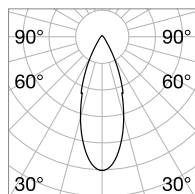

m	lx	øm
1	4526	0,64
2	1131	1,28
3	502	1,92
4	282	2,56
5	181	3,20

CRI≥82 20W 36° 2200 Lm 3000 K