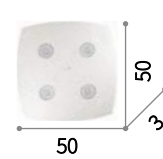

IP20

GX53 max 4 x 15W
175706 PL4