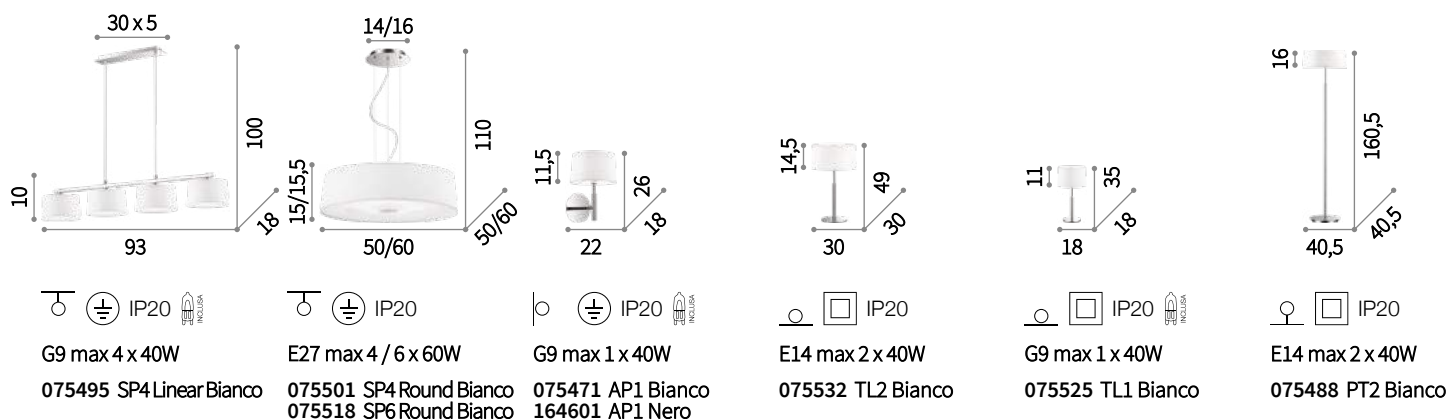

Hilton

Chrome metal frame. PVC foil shade covered in fabric. Transparent, sandblasted bottom glass diffuser. Pendant lamps provided with cables adjustable in length.

Bulbs ALO G9 28W 2700 K included in models: SP4 Linear, AP1 and TL1.

Lamp with integrated switch in models: TL2, TL1 and PT2.