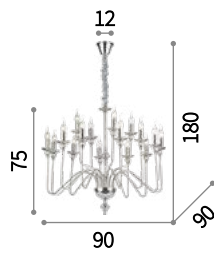

⊕ ⊖ IP20

E14 max 16 x 40W
073149 SP16