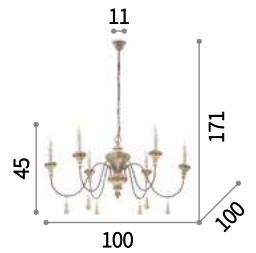

⊕ ⊞ IP20

E14 max 6 x 40W

179254 SP6