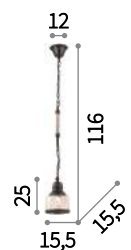

112336 SP1PlateTrasparente

Hansel

Matt black varnished metal frame with rope insert. Clear with amber effect glass diffuser with matt black edges.

⊕ ⊖ IP20

E27 max 1x60W
168579 SP1 Round

⊕ ⊖ IP20

E27 max 1x60W
168609 SP1 Oval