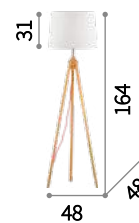

E27 max 1 x 60W

121376 TL1 Bianco
121413 TL1 Nero
089782 TL1 Wood

E27 max 1 x 60W

121406 PT1 Bianco
121437 PT1 Nero
089805 PT1 Wood

Touch

Metal body with chrome or white enamel finish. Touch switch: the lamp is switched on and dimmed by touching the base with a finger.