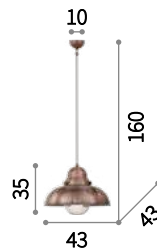

E27 max 1x60W

025285 SP1 D43 Brunito
025315 SP1 D43 Rame