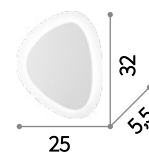

IP20
LED 26W / 2585 Lm
196206 AP125 Medium