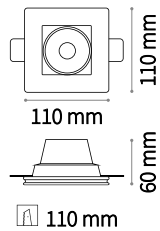

110 mm

GU10 Not included

Power	Finish	Code
max 50W	White	139029