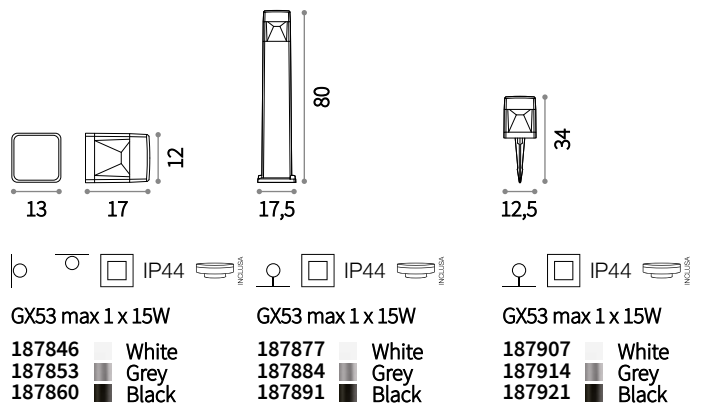

Elisa

Resin body resistant to corrosion, UV and temperature between -60° and +90° C.
Anti-yellowing transparent diffuser.

LED Bulbs LED GX53 3W and LED GX53 7W 4000 K included.