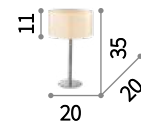

IP20

IP20

IP20

IP20

IP20

IP20

E27 max 5 x 60W

E27 max 4 x 60W

E27 max 5 x 60W

E27 max 4 x 60W

G9 max 1 x 40W

G9 max 1 x 40W

103242 SP5 Bianco
105628 SP5 Nero
087719 SP5 Wood

122236 SP4 Bianco
122243 SP4 Nero
087702 SP4 Wood

122205 PL5 Bianco
122212 PL5 Nero
090863 PL5 Wood

103266 PL4 Bianco
103273 PL4 Nero
090900 PL4 Wood

143156 AP1 Bianco
087665 AP1 Wood

143187 TL1 Bianco
087672 TL1 Wood