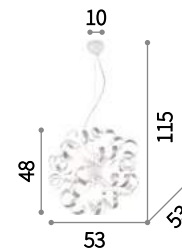

⊕ ⊖ IP20

E14 max 6 x 40W

101613 SP6 Argento
101606 SP6 Oro