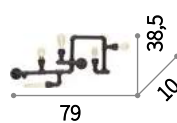

⊕ ⊖ IP20

E27 max 5 x 42W

136707 PL5 Nero
175324 PL5 Vintage