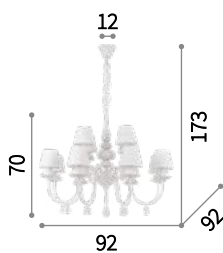

⊕ ⊖ IP20

E14 max 12 x 40W
114224 SP12 Bianco