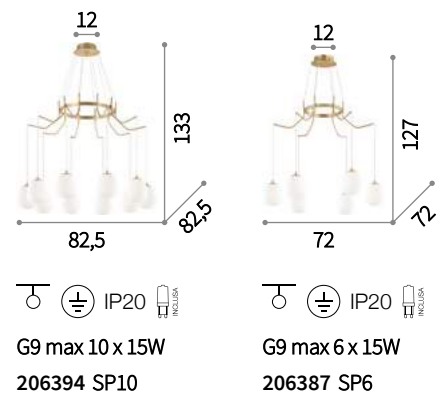

Karousel

Metal frame with satin brass finish. White overlay acid-etched blown glass diffuser.

LED Bulbs LED G9 3,2W 3000 K included.
Cod. 209043