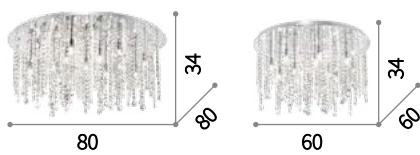

IP20
G9 max 15 x 40W
053011 PL15

IP20
G9 max 12 x 40W
053004 PL12

IP20
G9 max 8 x 40W
052991 PL8

IP20
G9 max 3 x 40W
052984 AP3

IP20
G9 max 1 x 40W
053028 TL1