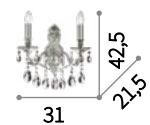

⊕ ⊖ IP20

E14 max 2 x 40W

044910 AP2 Argento
060491 AP2 Oro