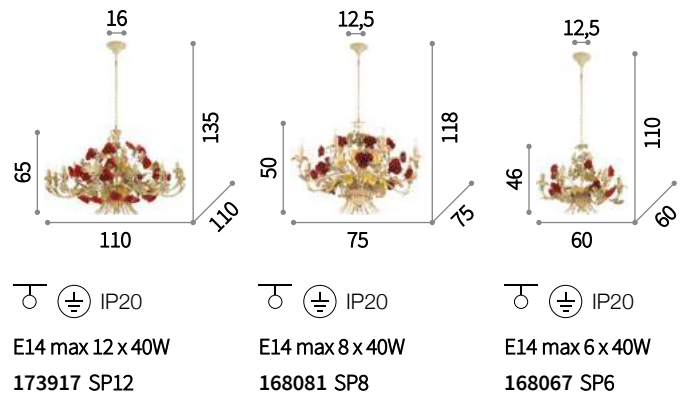

Camilla

Totally hand-shaped and hand-painted metal frame and decorative elements.

Champagne

Handcrafted metal frame and decorative leaves. Hand-finished with ivory and gilded paint.

 IP20
 E14 max 8 x 40W
 121574 SP8