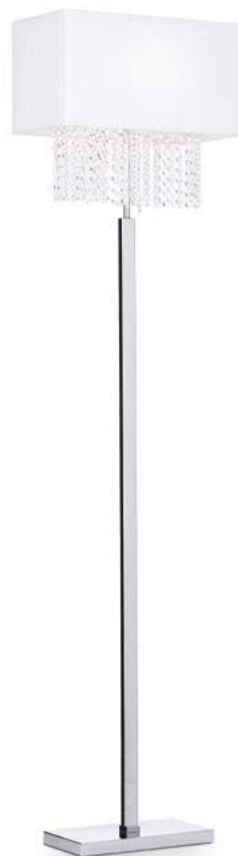

Phoenix

Chrome metal frame. Fabric coated shade with metal frame. Decorative elements composed of cut crystal octagons. Suspension versions supplied with steel cables adjustable in length with automatic devices.

ON
OFF Lamp with integrated switch in PT1 model.