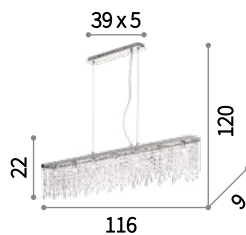

IP20

G9 max 7 x 40W
098739 SP7