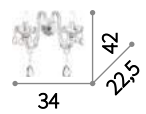

⊖ ⊕ IP20

E14 max 12 x 40W
207483 SP12

⊖ ⊕ IP20

E14 max 2 x 40W
207476 AP2

Camelia

Blown and hand finished glass chandelier. chrome metal frame. Clear arms. Candle cups and main cup are available with white finishes. Cut crystal pendants. Steel wires adjustable in length with automatic blocking mechanisms.