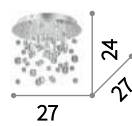

IP20
G9 max 5 x 40W

094687 PL5 Cromo