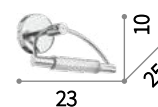

Arco

Metal frame available with chrome or nickel or antique brass finish. Tubular diffuser made of Pyrex glass with metal net-shaped shield inside.

Bulbs ALO R7s 120W 118 mm 2700 K included.

R7s max 1 x 150W

008929 AP1 Brunito
008905 AP1 Cromo
008912 AP1 Nickel

008929

008905

008912

Cico

Metal frame with finish available in chrome, nickel or antique brass. Independent and adjustable diffusers.

Bulbs ALO G9 28W 2700 K included.