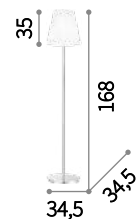

⊕ ⊖ IP20
E27 max 2 x 60W
125480 PT2