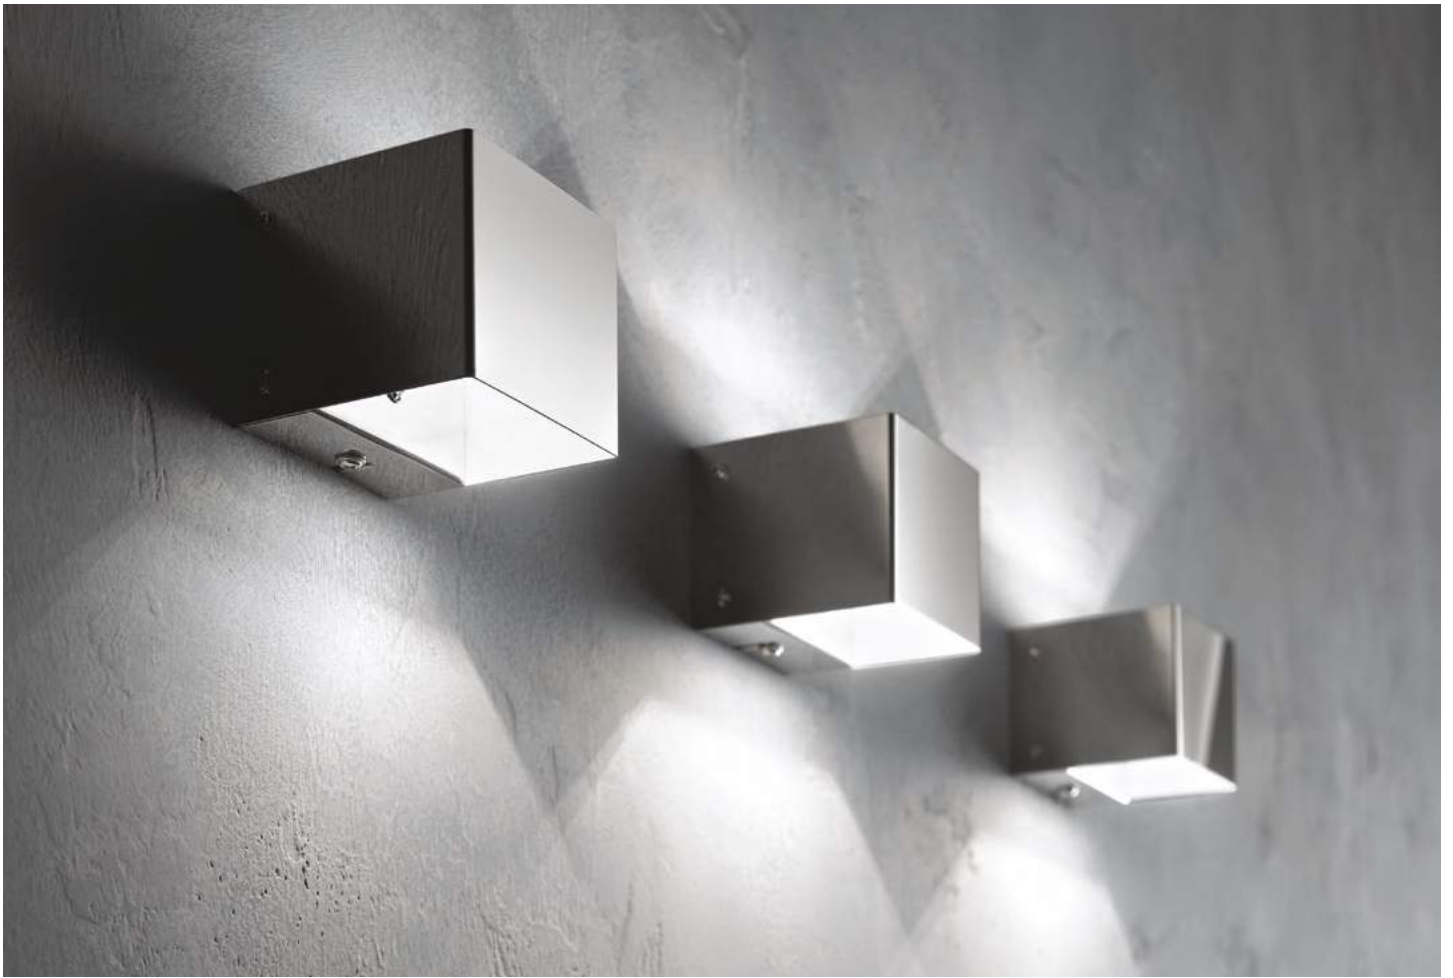

Flash

Metal body with corten, chrome or matt white varnish finish.

Bulbs ALO G9 28W 2700 K included.