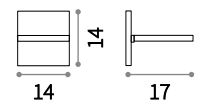

○ □ IP20

○ □ IP20

LED 12W / 1080 Lm

LED 12W / 1080 Lm

205892 ■ White
205908 ■ Black

205861 ■ White
205878 ■ Black