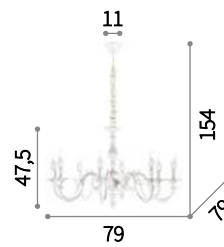

⊖ ⊕ IP20

E14 max 8 x 40W

197524 SP8