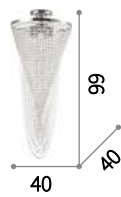

⊕ ⊖ IP20

E14 max 6 x 40W
211572 PL6