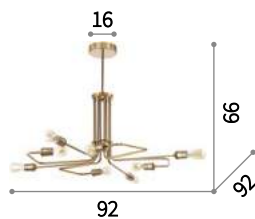

⊕ ⊖ IP20

E27 max 1 x 70W
207858 SP1 Square

⊕ ⊖ IP20

E27 max 1 x 70W
207834 SP1 Triangle

Triumph

Totally metal frame with antiqued brass finish. AP models with power cable coated with fabric with switch and plug included.