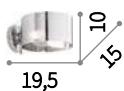

Anello

Chrome metal frame. Diffuser available in acid-etched, overlay blown glass or in chrome clear glass. Satin Pyrex glass bulb cover.

Bulbs ALO G9 28W 2700 K included.

G9 max 1 x 40W

028361 AP1 Bianco
028323 AP1 Cromo

Box

Chrome metal frame. Blown acid-etched overlay glass diffuser. White inside and colored outside.

Bulbs ALO G9 28W 2700 K included.