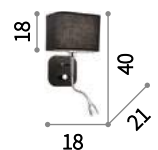

⊕ IP20

E14 max 1 x 40W +
LED 1W / 45 Lm

124162 AP2 Bianco
124179 AP2 Nero