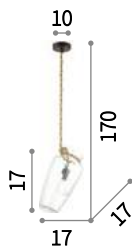

 IP20
 E27 max 1 x 60W
 152776 SP1 Small

Potty

Matt black varnished metal frame. Power cable coated with rope. Clear blown glass vases diffusers.

E27 max 1 x 60W

158709 Potty-1 SP1

E27 max 1 x 60W

158785 Potty-2 SP1