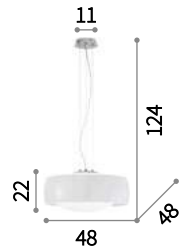

Bulbs ALO G9 28W 2700 K included.

159553

Comfort

Matt varnished metal ceiling cup and body. Steel wires adjustable in length. White acid-etched blown glass diffuser.

159560

186832

⊕ IP20

E27 max 1x60W