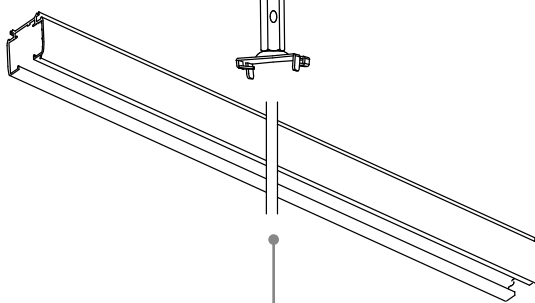

W 169972
B 169989
KIT SURFACE

W 169613
B 169620
END CAP

W 187976
B 187983
TRACK 2 m

169958
KIT PENDANT

W 169637
B 169644
ELECTRIFIED
CONNECTOR

W 187990
B 188003
TRACK 3 m

W 169590
B 169606
MAIN CONNECTOR
RIGHT

RIGHT L
CONNECTOR

Weight 0,11 Kg

Code

■ 169736
■ 169729

LEFT L
CONNECTOR

Weight 0,11 Kg

Code

■ 169705
■ 169712

RIGHT T
CONNECTOR

Weight 0,18 Kg

Code

■ 172781
■ 169804

LEFT T
CONNECTOR

Weight 0,18 Kg

Code

■ 169781
■ 169798

X CONNECTOR

Weight 0,23 Kg

Code

■ 169897
■ 169903

FLEXIBLE
CONNECTOR

Weight 0,16 Kg

Code

■ 169910
■ 169927