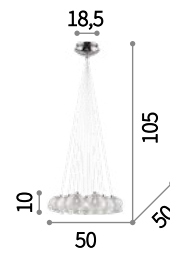

IP20

G4 max 11 x 20W
060224 SP11