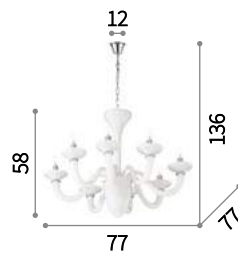

⊕ ⊖ IP20

E14 max 8 x 40W
019390 SP8