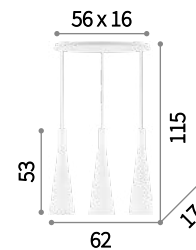

⊕ ⊖ IP20

E14 max 1 x 40W

035697 SP1 Small Bianco
035710 SP1 Small Nero
035703 SP1 Small Rosso

Milk

White enameled elliptical metal frame.
 White blown and acid-etched glass
 diffuser. Power cables adjustable in
 length.