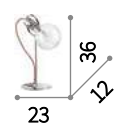

Radio

Metal ceiling rose and frame. Adjustable diffuser. Electrical cable coated with fabric. Available with chrome or matt white or black varnish finish.

LED Bulbs LED E27 8W Globo D125 trasparente 3000 K included. Cod. 101347

ON OFF Lamp with integrated switch in models: TL1 e PT2.

E27 max 5 x 60W

141138 SP5 Bianco
141145 SP5 Cromo