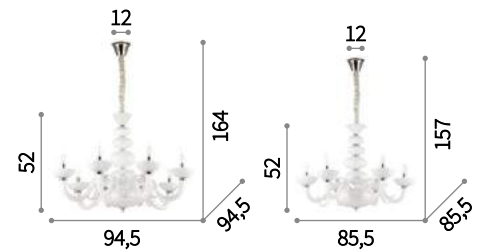

IP20
E14 max 8 x 40W
132129 SP8

IP20
E14 max 6 x 40W
132112 SP6