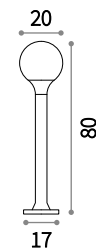

IP44
E27 max 1 x 60W
135786 ■ White