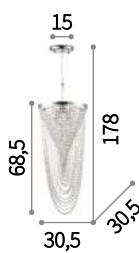

⊕ ⊖ IP20

E14 max 4 x 40W
211541 SP4