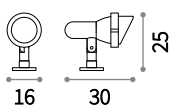

Terra

Cast aluminum painted frame. Adjustable body. Transparent Pyrex glass diffuser. Available as wall lamp or with spear for ground installation.

⊙ ⊕ IP65

E27 max 1 x 60W

046167 ■ Anthracite