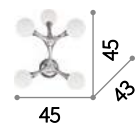

G9 max 5 x 15W

149615 PL5 Bianco
133386 PL5 Cromo