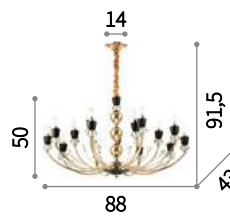

⊕ ⊖ IP20

E14 max 2 x 40W
073651 AP2

Vanity

Golden metal frame with matt black details. Cut crystals decorative elements. Velvet chain cover.

⊕ ⊖ IP20

E14 max 15 x 40W
206639 SP15

⊕ ⊖ IP20

E14 max 8 x 40W
206622 SP8