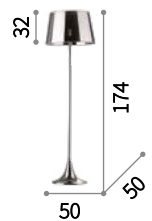

E27 max 1 x 100W

032382 PT1