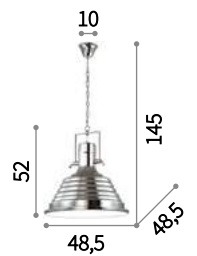

⊕ ⊖ IP20

E27 max 1x 60W

125824 SP1 Cromo

125831 SP1 Nero

134871 SP1 Rame