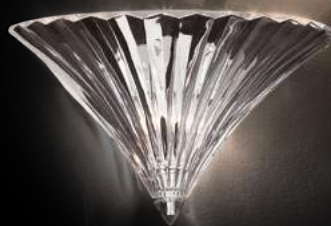

087368

IP20

E14 max 18 x 40W

142227 SP18Trasparente