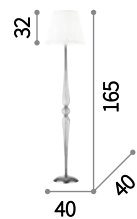

♀ □ IP20

E27 max 1x 100W

100982 PT1 Bianco
035369 PT1 Trasparente