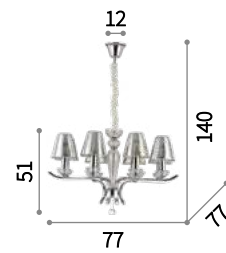

⊕ ⊖ IP20

E14 max 8 x 40W
115849 SP8