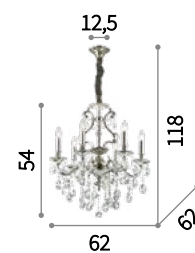

⊕ ⊖ IP20

E14 max 6 x 40W

044927 SP6 Argento
060507 SP6 Oro

⊕ ⊖ IP20

E14 max 2 x 40W

044910 AP2 Argento
060491 AP2 Oro