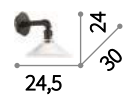

⊕ IP20

E27 max 1x60W

140001 AP1 Brunito
139951 AP1 Nero