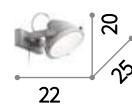

IP20
E27 max 1 x 40W
155630 AP1