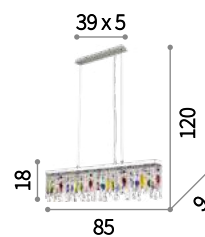

IP20

G9 max 5 x 40W
099163 SP5