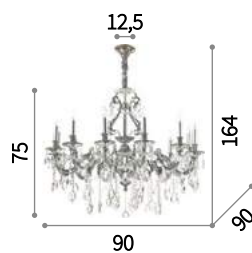

⊕ ⊖ IP20

E14 max 12 x 40W

164953 SP12 Argento
164960 SP12 Oro