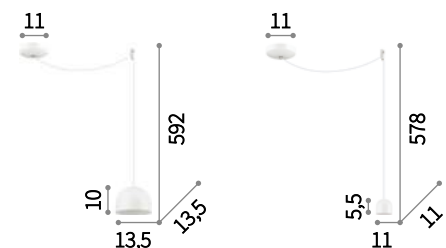

LED LED source 3000 K in model SP1 Small, 20.000 h life.

  IP20	  IP20
E27 max 1 x 42W	LED 4,5W / 510Lm
196770 SP1 Big Bianco 196787 SP1 Big Nero	196794 SP1 Small Bianco 196800 SP1 Small Nero

196770

Oil

Metal frame with matt black finish. Concrete diffuser. Oil-4 SP1 model provided with six fixing hooks, 12 meter long cable coated with black fabric and Italian plug that can be applied in place of the ceiling cup.