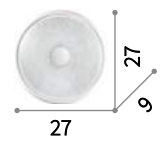

IP20
LED 10W / 800 Lm
178776 AP10