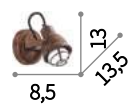

IP20
GU10 max 1 x 25W
156392 AP1