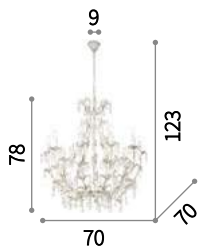

⊕ ⊖ IP20

E14 max 10 x 40W
100302 SP10