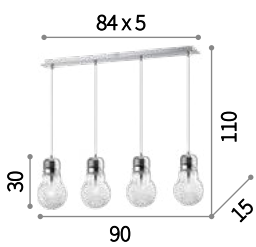

⚗ ⚡ IP20

E27 max 1x60W

006840 SP1

Luce Max

Chrome frame. Clear blown glass diffuser with decorative aluminum thread inside. Suspension lamps with steel cables adjustable in length with automatic devices.

ON Lamp with integrated switch in TL1 model.
OFF