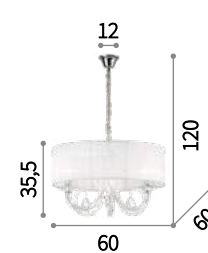

⊕ ⊖ IP20

E14 max 3 x 40W

208497 SP3 Argento
035840 SP3 Bianco

⊕ ⊖ IP20

E14 max 2 x 40W

208503 AP2 Argento
035864 AP2 Bianco