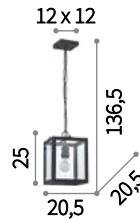

Igor

Metal body with white or black matt finish.
Shade made of clear glass slabs.

ON
OFF Lamp with integrated switch in PT8 model.

⊕ ⊖ IP20
E27 max 4 x 60W
092942 SP4 Nero

⊕ ⊖ IP20
E27 max 3 x 60W
092881 SP3 Nero