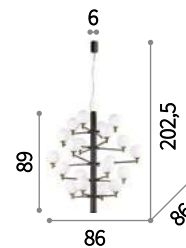

G9 max 20 x 40W
197326 SP20 Bianco
197333 SP20 Nero