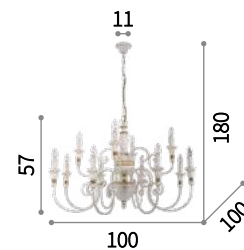

⊕ ⊖ IP20

E14 max 12 x 40W
093789 SP12 Bianco
093857 SP12 Ruggine

⊕ ⊖ IP20

E14 max 2 x 40W
093758 AP2 Bianco
093796 AP2 Ruggine