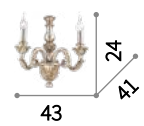

⊕ ⊖ IP20

E14 max 2 x 40W

075242 AP2 Argento
075280 AP2 Oro