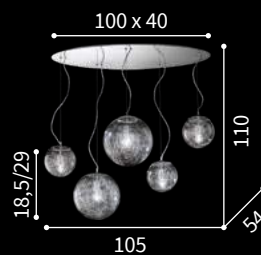

IP20
E27 max 5 x 60W
091112 SP5