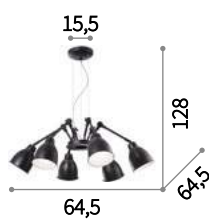

⊕ ⊖ IP20

E27 max 6 x 60W
174242 SP6 Nero

⊕ ⊖ IP20

E27 max 1 x 60W
027876 AP1 Brunito
027852 AP1 Nero
016399 AP1 Nickel

⊕ ⊖ IP20

E27 max 1 x 60W
003535 TL1 Nero
012209 TL1 Nickel