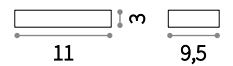

R7s max 1x15W

139746 ■ Concrete