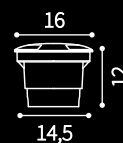

Cecilia

High performance resin body:
resistant to corrosion caused by both
atmospheric agents and chemical
fertilizers, colors stabilized during
UV rays treatment, thermal shock
resistance from -60° to +90°C. Resistant
to 5000 kg impact.

LED Bulbs LED GU10 3,5W and LED
GX53 10W 4000 K included.

IP67
GX53 max 1 x 10W
120362 ■ Black