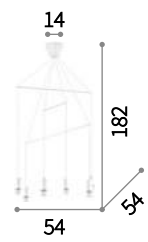

Pop

Metal ceiling cup, frame and bulb socket cover with matt varnish finish. Cables adjustable in length.

⊕ ⊖ IP20

E27 max 10 x 60W

186801 SP10 Bianco
158860 SP10 Nero

⊕ ⊖ IP20

E27 max 6 x 60W

186795 SP6 Bianco
158815 SP6 Nero