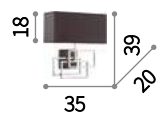

E27 max 1 x 60W
201054 AP1 Cromo
201092 AP1 Ottone