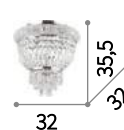

⊕ ⊖ IP20

E14 max 3 x 40W

207162 PL3 Cromo
200996 PL3 Ottone