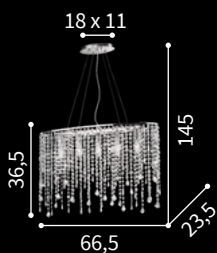

IP20
E14 max 5 x 40W
008363 SP5