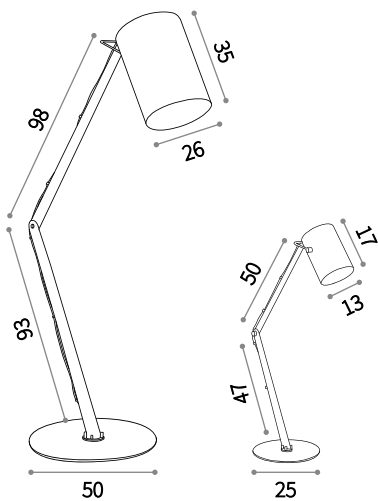

Bin

Metal frame and diffuser with matt varnish finish. Adjustable jointed arm. Adjustable diffuser.

Lamp with integrated switch.

○ □ IP20	♀ □ IP20
E27 max 1 x 42W	E27 max 1 x 42W
144856 TL1 Bianco 144863 TL1 Nero	144818 PT1 Bianco 144849 PT1 Nero