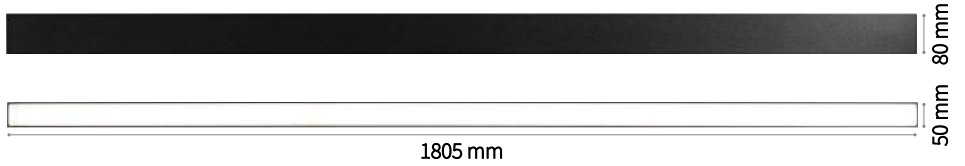

Fluo Wide 1800