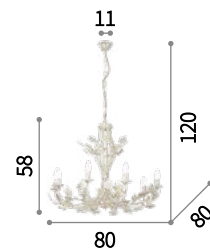

Camilla

Totally hand-shaped and hand-painted metal frame and decorative elements.

Champagne

Handcrafted metal frame and decorative leaves. Hand-finished with ivory and gilded paint.

 IP20
 E14 max 8 x 40W
 121574 SP8