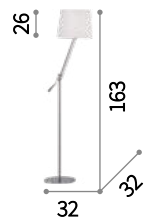

ON
OFF Lamp with integrated switch.

014616

○ □ IP20
E27 max 1 x 60W

014616 TL1 Bianco
019772 TL1 Cromo

♀ □ IP20
E27 max 1 x 60W

014609 PT1 Bianco

Stand Up

Metal frame with chrome finish. Pyrex glass diffuser, frosted in the middle.