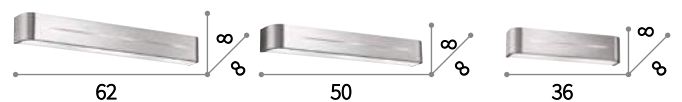

⊙ ⊕ IP20

E14 max 4 x 40W

009957 AP4 Alluminio
051987 AP4 Bianco
051956 AP4 Cromo

⊙ ⊕ IP20

E14 max 3 x 40W

009933 AP3 Alluminio
051970 AP3 Bianco
051949 AP3 Cromo

⊙ ⊕ IP20

E14 max 2 x 40W

009940 AP2 Alluminio
051963 AP2 Bianco
051932 AP2 Cromo