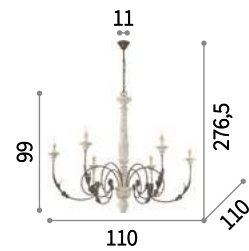

Metal ceiling cup and arms with rustic finish. Handmade carved and painted natural wood body and decorative elements.

⊕ ⊞ IP20

E14 max 6 x 40W

179254 SP6

Volterra

Metal ceiling cup and arms with rustic finish. Handmade carved and painted natural wood body and decorative elements.