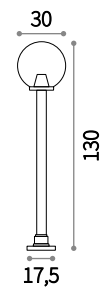

♀ □ IP44
E27 max 1 x 60W

187525 ■ White
187532 ■ Clear