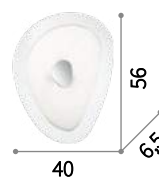

IP20
E27 max 4 x 60W
116112 PL4