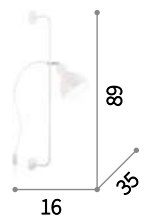

IP20

E27 max 1x60W

179667 AP1 Bianco
179643 AP1 Nero