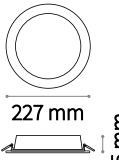

① 200 mm

LED SMD AND DRIVER Included

Power	Beam	Flux	CCT	Finish	Code
30 W	90°	2100 Lm	3000 K	White	124018
		2400 Lm	4000 K	White	147680