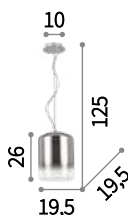

E27 max 1 x 60W

112084 SP1 Small