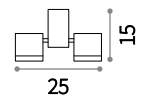

LED 14W / 1120 Lm

161846 ■ Anthracite
161853 ■ White