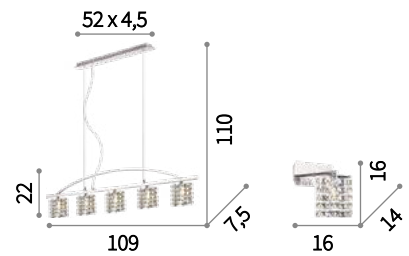

 IP20 
 G9 max 5 / 6 x 40W
 018089 PL5
 016122 PL6

Spirit

Chrome metal frame. Pendants with cut crystal beads. Suspension lamps with steel cables adjustable in length.

Bulbs ALO G9 28W 2700 K included.

G9 max 5 x 40W
 068398 SP5