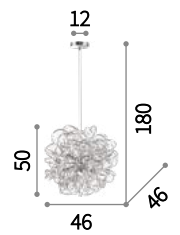

IP20
G9 max 8 x 40W
114811 SP8