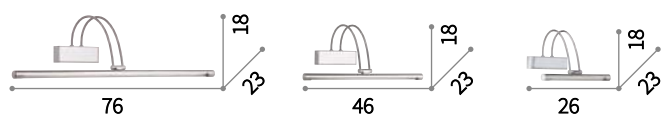

⊙ ⊕ IP20

LED 7,98W / 450 Lm

137612 AP114 Bianco
121147 AP114 Brunito
007021 AP114 Cromo
007069 AP114 Nickel
121130 AP114 Ottone Sat.

⊙ ⊕ IP20

LED 4,62W / 250 Lm

137605 AP66 Bianco
121161 AP66 Brunito
007045 AP66 Cromo
007038 AP66 Nickel
121178 AP66 Ottone Sat.

⊙ ⊕ IP20

LED 2,52W / 150 Lm

137599 AP36 Bianco
121338 AP36 Brunito
005386 AP36 Cromo
005379 AP36 Nickel
121154 AP36 Ottone Sat.