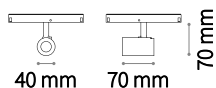

LED COB HIGH QUALITY*

Power	Beam	Flux	CCT	Finish	Code
8 W	36°	600 Lm	3000 K	Black	224138

90° 355° Weight 0,17 Kg