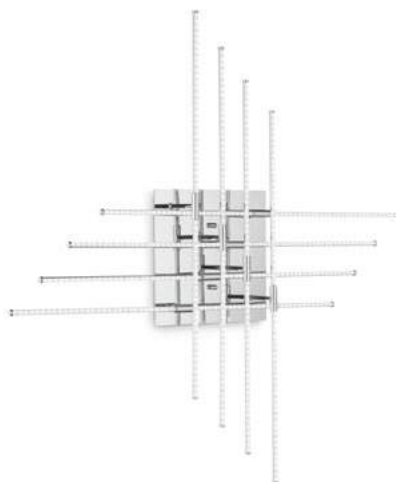

IP20
LED 38,4W / 2000 Lm
114767 PL480

IP20
LED 28,8W / 1500 Lm
114750 PL360