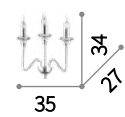

⊕ ⊖ IP20

E14 max 8 x 40W
073156 SP8

⊕ ⊖ IP20

E14 max 3 x 40W
073118 AP3

Cortina

Hand modelled metal frame. Resin central element and lamp socket bases. Hand decorated with antiqued effect.

⊕ ⊖ IP20

E14 max 10 x 40W