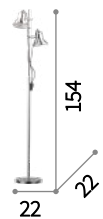

♀ □ IP20

E27 max 2 x 60W

061115 PT2 Argento

061122 PT2 Cromo

061139 PT2 Nero