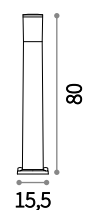

E27 max 1 x 23W

198644 White
198637 Grey
198620 Black