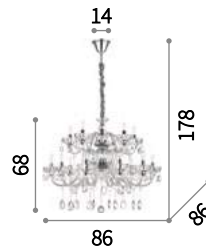

⊖ ⊕ IP20

E14 max 15 x 40W
207490 SP15