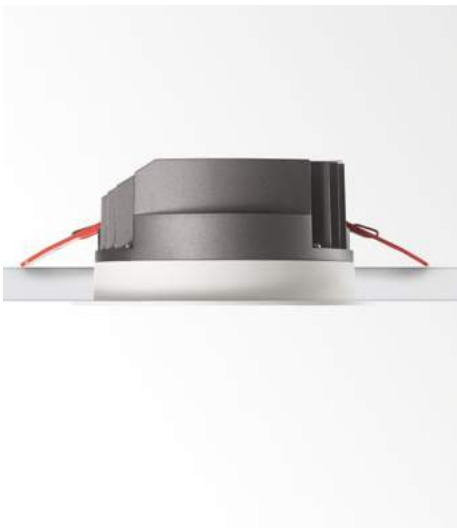

Basic Wide

103 mm
58 mm

① 90 mm
Weight 0,37 Kg

LED COB AND DRIVER HIGH QUALITY* Driver ON/OFF included

Power	Beam	Flux	CCT	Finish	Code	UGR
10 W	85°	900 Lm	3000 K	White	193519	<18
		950 Lm	4000 K	White	193403	<18

144 mm
71 mm

① 125 mm
Weight 0,63 Kg

LED COB AND DRIVER HIGH QUALITY* Driver ON/OFF included

Power	Beam	Flux	CCT	Finish	Code	UGR
15 W	87°	1400 Lm	3000 K	White	193526	<19
		1450 Lm	4000 K	White	193410	<19
20 W		1800 Lm	3000 K	White	193533	<21
		1900 Lm	4000 K	White	193427	<21

183 mm
80 mm

① 160 mm
Weight 1,13 Kg

LED COB AND DRIVER HIGH QUALITY* Driver ON/OFF included

Power	Beam	Flux	CCT	Finish	Code	UGR
30 W	90°	2800 Lm	3000 K	White	193540	<22
		2950 Lm	4000 K	White	193434	<22
40 W		3850 Lm	3000 K	White	193557	<24
		3950 Lm	4000 K	White	193441	<24

DIMMABLE DRIVER Not included/Optional

	Power	Output	Current	Measure	Code
1-10V	12 W	9/40Vdc	300 mA	150x43x29 mm	218823
	15 W	9/33Vdc	450 mA	150x43x29 mm	218830
	20 W	9/28Vdc	700 mA	150x43x29 mm	218847
	31 W	9/34Vdc	900 mA	150x43x29 mm	218854
	40W	9/40Vdc	1000 mA	137x82x31 mm	218861
DALI	10 W	15/25Vdc	400 mA	130x43x30 mm	220772
	17 W	15/24Vdc	700 mA	130x43x30 mm	220796
	24 W	20/23Vdc	1050 mA	130x43x30 mm	220789
	35 W	25/50Vdc	700 mA	150x43x30 mm	220802
	44 W	25/42Vdc	1050 mA	150x43x30 mm	227634

m	lx	øm
1	188	1,84
2	47	3,69
3	20	5,54
4	11	7,39
5	7	9,24

CRI≥80 10W 85° 900 Lm 3000 K

m	lx	øm
1	318	1,72
2	79	3,44
3	35	5,17
4	19	6,89
5	12	8,61

CRI≥80 15W 87° 1400 Lm 3000 K

m	lx	øm
1	591	1,84
2	147	3,69
3	65	5,53
4	36	7,38
5	23	9,23

CRI≥80 30W 90° 2800 Lm 3000 K

*For further information please contact the technical office.