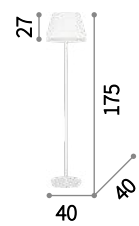

IP20

E27 max 2 x 60W
111452 PT2