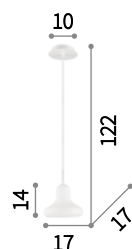

G9 max 1 x 15W