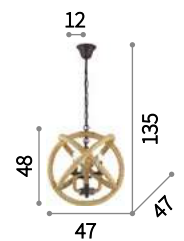

IP20
E14 max 3 x 40W
130903 SP3