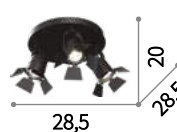

IP20
GU10 max 3 x 50W
122267 AP3 Bianco
095691 AP3 Nero