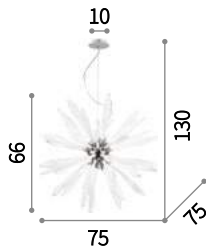

IP20

G9 max 12 x 40W
074689 SP12