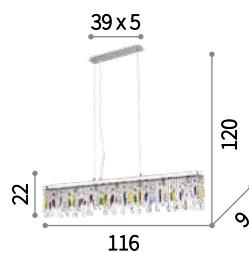

IP20

G9 max 7 x 40W
099170 SP7