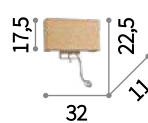

IP20
E27 max 1 x 60W +
LED 1W / 45 Lm
103204 AP2