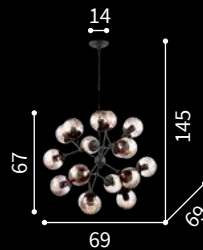

Metal frame. Diffusers made of decorative elements with metal tube shape of different length. Steel cables adjustable in length.

⊕ □ IP20

E14 max 9 x 40W

201368 SP9

Kepler

Matt black varnished metal chain and frame. Amber transparent blown glass diffusers.