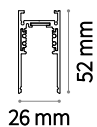

Weight 1,97 Kg

TRACK 2000 mm

Finish	Code
Black	223988