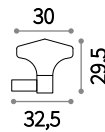

E27 max 1 x 60W

- 146553 ■ Anthracite
- 146560 ■ White
- 136226 ■ Grey
- 146546 ■ Black