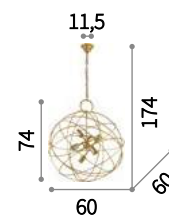

⊕ ⊖ IP20

E27 max 6 x 60W

156026 SP6