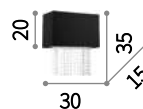

⊕ ⊖ IP20

E14 max 2 x 40W

115696 AP2 Bianco
113715 AP2 Nero