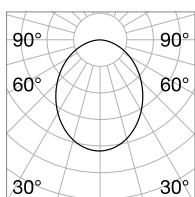

m	lx	øm
1	440	2,14
2	110	4,28
3	48	6,42
4	27	8,56
5	17	10,70

CRI≥80 26W 100° 3300 Lm 3000 K

*For further information please contact the technical office.