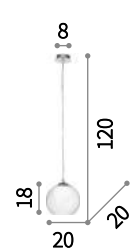

⊕ ⊖ IP20

G9 max 1 x 40W
052793 SP1 D20