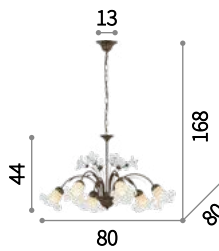

IP20
E14 max 6 x 40W
024486 SP6