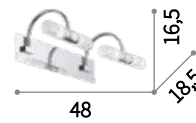

Double

Chrome metal frame. Tubular clear Pyrex glass diffusers, frosted in the middle and closed on both ends.

Bulbs ALO G9 28W 2700 K included.

IP20
G9 max 4 x 40W
018874 AP4