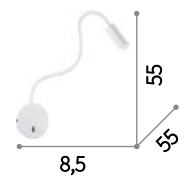

IP20

LED 3W / 130 Lm

203171 AP1 Bianco
203188 AP1 Cromo
203195 AP1 Nero