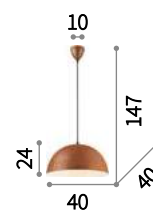

IP20
E27 max 1 x 60W
174211 SP1 D40