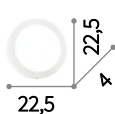

IP20
LED 18W / 1050 Lm

138602 18W Round Bianco