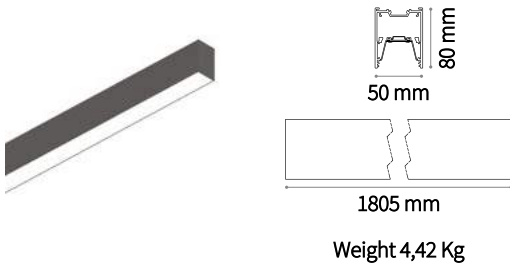

LED SMD AND DRIVER HIGH QUALITY* Driver ON/OFF included

Power	Beam	Flux	CCT	Finish	Code
36 W	105°	3800 Lm	3000 K	Aluminu.	192536
				White	192550
				Black	192567
		4000 Lm	4000 K	Aluminu.	192598
				White	192604
				Black	192628

DIMMABLE DRIVER Not included/Optional

	Power	Output	Current	Measure	Code
1-10V	39 W	27/56Vdc	700 mA	280x30x21 mm	216416
DALI	38 W	20/54Vdc	700 mA	280x30x21 mm	216270

MOUNTING KIT Not included/Required - Page 735

m	lx	øm
1	1042	2,50
2	260	5,00
3	115	7,50
4	65	10,00
5	41	12,50

CRI≥83 26W 105° 2800 Lm 3000 K

*For further information please contact the technical office.