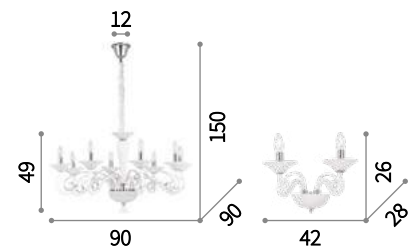

IP20
E14 max 8 x 40W
111490 SP8

IP20
E14 max 2 x 40W
111551 AP2