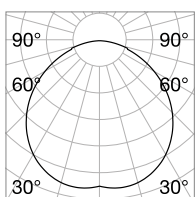

m	lx	øm
1	1042	2,50
2	260	5,00
3	115	7,50
4	65	10,00
5	41	12,50

CRI≥83 26W 105° 2800 Lm 3000 K

*For further information please contact the technical office.