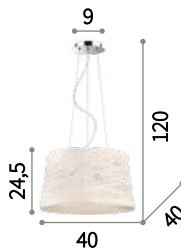

IP20
E27 max 3 x 60W
082509 SP3