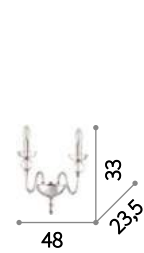

⊕ ⊖ IP20

E14 max 2 x 40W

113654 AP2 Bianco
044392 AP2 Trasparente