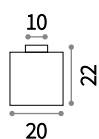

IP44
E27 max 1x42W
213194 ■ White