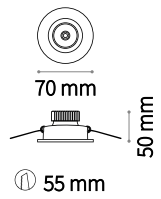

LED COB AND DRIVER Included

Power	Beam	Flux	CCT	Finish	Code
1 W	60°	90 Lm	4000 K	White	062389