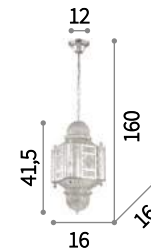

⊕ ⊖ IP20

E27 max 1 x 60W

138343 Nawa-2 SP1