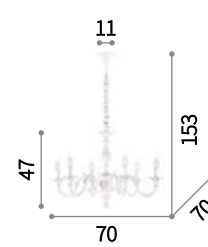

⊖ ⊕ IP20

E14 max 6 x 40W

197500 SP6