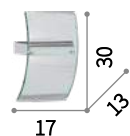

R7s max 1x100W
017082 AP1