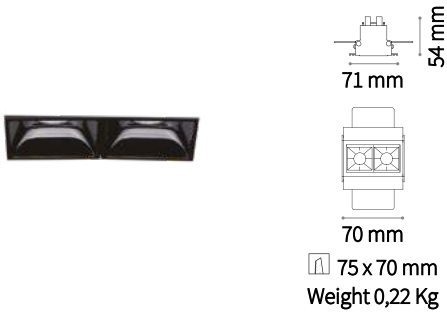

Lika Trimless

LED COB AND DRIVER HIGH QUALITY* Driver ON/OFF included

Power	Beam	Flux	CCT	Finish	Code
4 W	45°	440 Lm	3000 K	Black	■ 206202