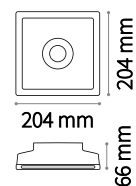

⊓ 204 mm

GU10 Not included

Power	Finish	Code
max 35W	White	155722