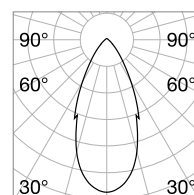

m	lx	øm
1	3740	0,88
2	935	1,76
3	415	2,65
4	233	3,53
5	149	4,42

CRI≥82 30W 45° 2760 Lm 3000 K

*For further information please contact the technical office.