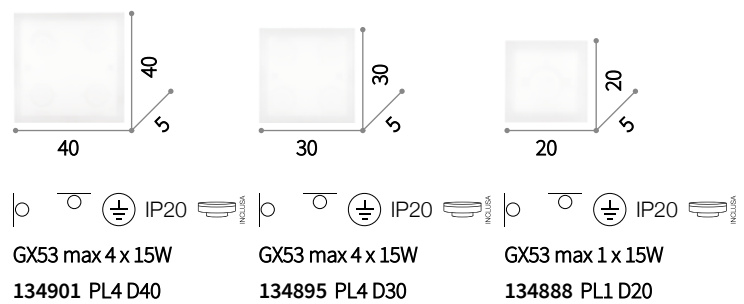

Flat

Metal frame with white matt enamel finish. Frosted transparent acrylic diffuser.

LED Bulbs LED GX53 9,5W 3000 K included. Cod. 123936