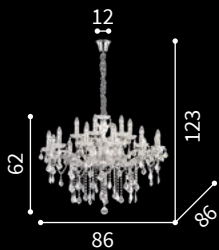

Florian

Metal frame with decorative glass elements. Pendants composed of cut crystal octagons and final drops. Available versions: clear glass with golden or silvery metal.

ON Lamp with integrated switch in
OFF PT6 model.

⊕ ⊖ IP20

E14 max 18 x 40W

075150 SP18 Cromo
075181 SP18 Oro