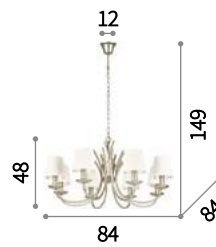

IP20
E14 max 8 x 40W
168838 SP8