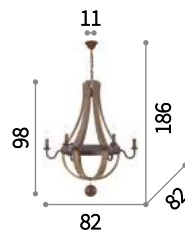

⊕ ⊖ IP20
E14 max 8 x 40W
129709 SP8

⊕ ⊖ IP20
E14 max 6 x 40W
129693 SP6

⊕ ⊖ IP20
E14 max 5 x 40W
129921 SP5

⊕ ⊖ IP20
E14 max 3 x 40W
136875 AP3

Corda

Metal frame and details with matt black finish. Partially covered with natural hemp rope.