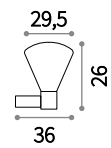

⊕ ⊖ IP44

E27 max 1x60W

187075 ■ Anthracite
187082 ■ White