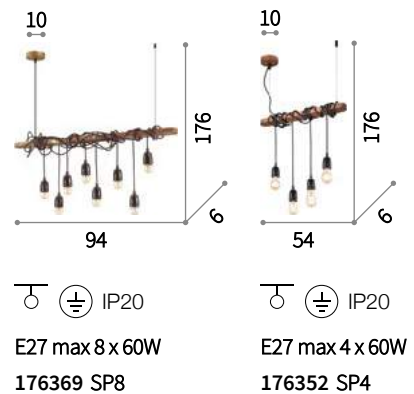

Electric

Metal frame with corten finish. Power cable coated with fabric. Enameled ceramic bulb socket. Steel cables adjustable in length.