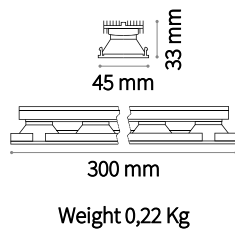

ACCENT MODULE Accessories for customization

Power	Beam	Flux	CCT	Finish	Code
13 W	30°	1100 Lm	3000 K	Black	199023
		1200 Lm	4000 K	Black	199030