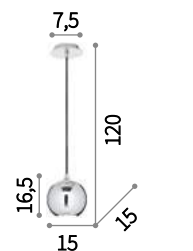

GU10 max 1 x 28W
116464 SP1 Big