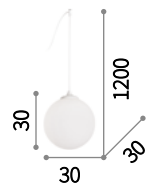

⊕ ⊖ IP20

E27 max 1x60W

132013 SP1 D35

Boa

Matt varnished metal frame. Power cable coated with fabric of 12 meter length with 6 cable holders. Blown acid-etched white glass diffuser.

⚡ Ⓧ IP20

E27 max 1x60W

160863 SP1 Bianco
160856 SP1 Nero