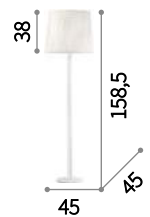

⊕ ⊖ IP20

E27 max 1 x 60W
132969 PT1