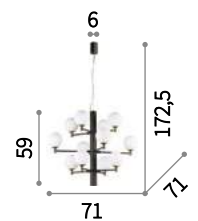

G9 max 12 x 40W
197302 SP12 Bianco
197319 SP12 Nero