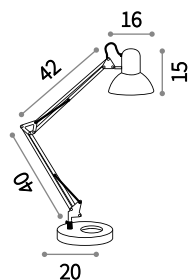

Wally

Metal technical lamp with matt black finish. Articulated and spring balanced arm. Adjustable diffuser.

Lamp with integrated switch.

max 1 x 42W E27

061191 TL1