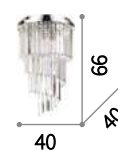

IP20

E14 max 8 x 40W

168920 PL8 Cromo