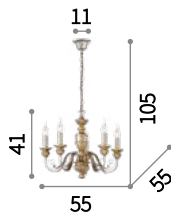

⊕ ⊖ IP20
E14 max 5 x 40W
020822 SP5

⊕ ⊖ IP20
E14 max 2 x 40W
020846 AP2

⊕ ⊖ IP20
E14 max 1 x 40W
020853 TL1