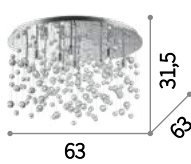

IP20
G9 max 12 x 40W

101187 PL12 Bianco
022239 PL12 Cromo