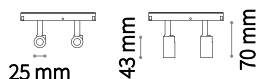

Oxy Track Double

LED COB HIGH QUALITY*

Power	Beam	Flux	CCT	Finish	Code
5 W	23°	380 Lm	3000 K	Black	224114

90° 355° Weight 0,16 Kg