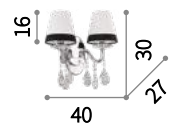

IP20
E14 max 2 x 40W
093321 AP2