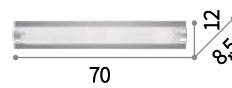

IP20
E14 max 4 x 40W
051864 AP4