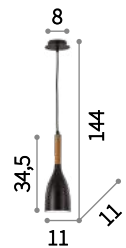

⊕ ⊖ IP20

E14 max 1x 40W

110745 SP1 Bianco
110752 SP1 Nero