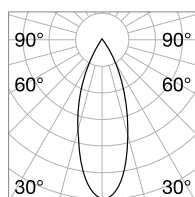

m	lx	øm
1	4826	0,60
2	1207	1,21
3	536	1,81
4	301	2,42
5	193	3,02

CRI≥80 29W 40° 3700 Lm 3000 K

*For further information please contact the technical office.