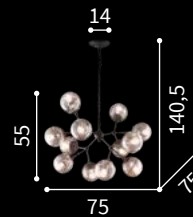

IP20
E27 max 12 x 40W
162201 SP12

IP20
E27 max 3 x 40W
187006 AP3