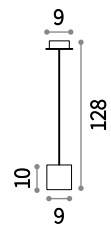

G9 max 1 x 28W

201160 ■ Concrete