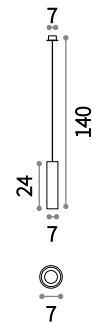

IP20

GU10 max 1 x 35W

150628 White
150635 Concrete