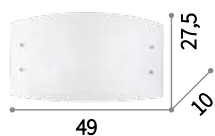

Ali

White acid-etched glass diffuser composed of one frontal and two side elements. Chrome glass holders.

E27 max 4 x 60W

026565 PL4

E27 max 2 x 60W

026558 AP2

Denis

Triple glass diffuser composed of two transparent acid-etched side glass sheets and one clear glass with white silkscreen decoration in the middle.

Bulbs ALO R7s 100W 118 mm 2700 K included.