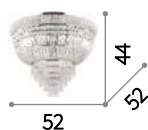

⊕ ⊖ IP20

E14 max 6 x 40W

207186 PL6 Cromo
201016 PL6 Ottone