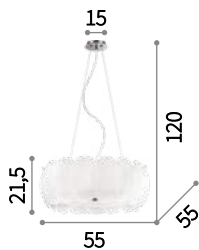

⊕ ⊖ IP20
E27 max 1x60W
022499 SP1 Big

⊕ ⊖ IP20
E27 max 1x60W
022505 SP1 Medium

⊕ ⊖ IP20
E27 max 1x60W
036076 TL1

Ovalino

Diffuser composed of circular elements created from curved and acid-etched glass sheet. Steel cables adjustable in length with automatic devices.