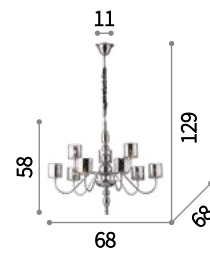

IP20
G9 max 9 x 40W
031712 SP9