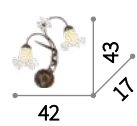

IP20
E14 max 2 x 40W
024523 AP2