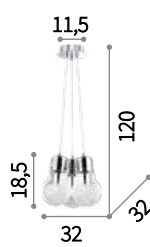

⊖ ⊕ IP20
E27 max 3 x 60W
081762 SP3