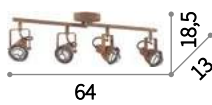

IP20
GU10 max 4 x 25W
155494 PL4