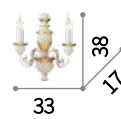

⊕ ⊖ IP20
E14 max 2 x 40W
012902 AP2