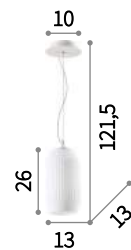

⊕ ⊖ IP20

E27 max 1 x 60W
200590 Origami-2 SP1