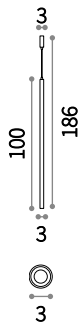

LED 12W / 760 Lm

142906 White
164878 Chrome
142913 Black