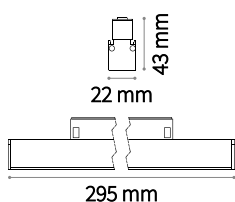

Weight 0,22 Kg

LED COB HIGH QUALITY*

Power	Beam	Flux	CCT	Finish	Code
15 W	32°	1200 Lm	2700 K	Black	■ 224091