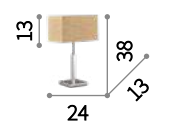

IP20
G9 max 1 x 40W
110875 TL1