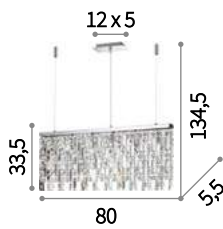

IP20
G9 max 6 x 40W
199993 SP6 Cromo
200064 SP6 Ottone

IP20
G9 max 6 x 40W
200026 PL6 Cromo
200095 PL6 Ottone

IP20
G9 max 4 x 40W
200019 PL4 Cromo
200088 PL4 Ottone

IP20
G9 max 3 x 40W
199986 AP3 Cromo
200057 AP3 Ottone

IP20
G9 max 2 x 40W
200033 TL2 Cromo
200101 TL2 Ottone