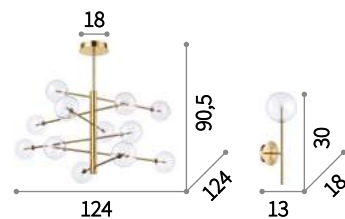

IP20

G4 max 12 x 2W

200118 SP12 Cromo

200125 SP12 Ottone Antico

IP20

G4 max 1 x 2W

200132 AP1 Cromo

200149 AP1 Ottone Antico