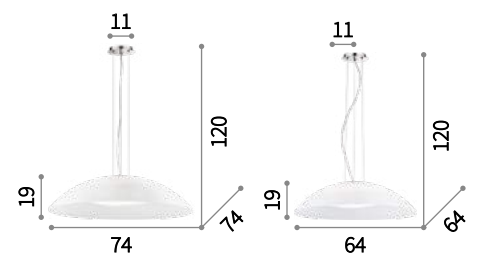

Lena

Chrome metal frame. Double glass diffuser: frosted and coloured the external one, white the inner one. Suspension lamp provided with steel cables adjustable in length with automatic devices.

⊕ ⊖ IP20