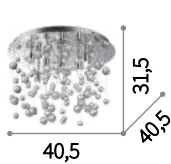

IP20
G9 max 8 x 40W

101170 PL8 Bianco
022222 PL8 Cromo