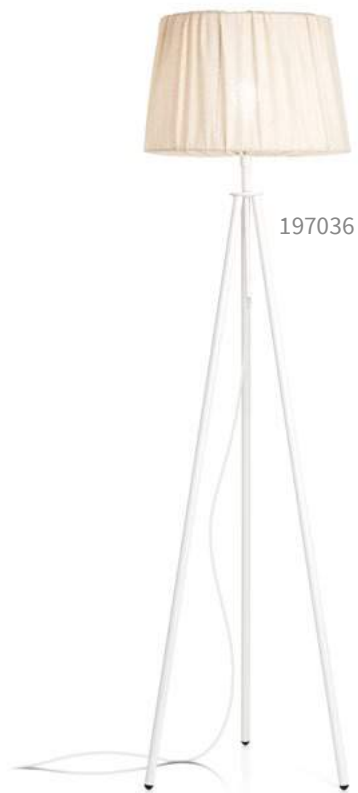

Lamp with integrated switch.

♀ Ⓧ IP20

E27 max 1x60W

197036 PT1 Bianco
220963 PT1 Nero

220963

Tridente

Natural wood tripod. PVC foil shade covered with fabric. Satin nickel metal support.

Lamp with integrated switch.