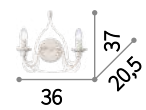

⊕ ⊖ IP20

E14 max 2 x 40W

028460 AP2 Bianco Antico
057200 AP2 Ruggine