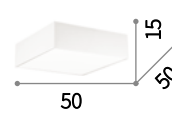

⊕ IP20

E27 max 4 x 60W
152899 PL4 D50