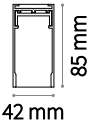

Arca - Surface

Weight 1,34 Kg

TRACK 1000 mm

Finish	Code
Black	222745