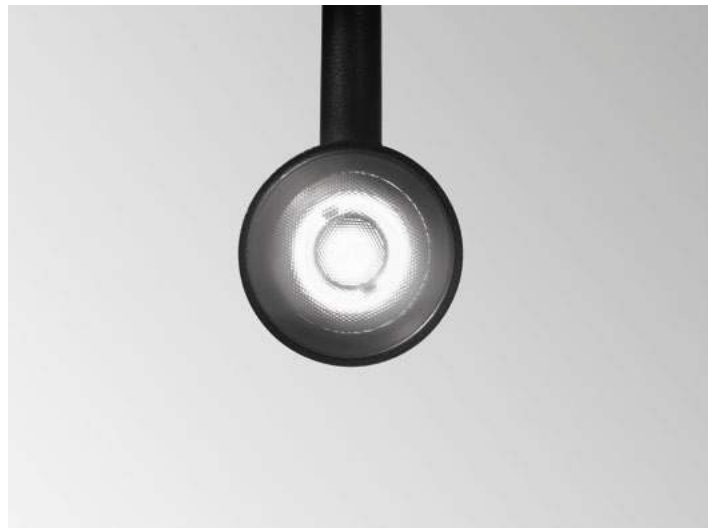

Oxy Track Double

LED COB HIGH QUALITY*

Power	Beam	Flux	CCT	Finish	Code
5 W	23°	380 Lm	3000 K	Black	224114

90° 355° Weight 0,16 Kg

LED COB HIGH QUALITY*

Power	Beam	Flux	CCT	Finish	Code
15 W	36°	1100 Lm	3000 K	Black	224145

90° 355° Weight 0,31 Kg

LED COB HIGH QUALITY*

Power	Beam	Flux	CCT	Finish	Code
22 W	34°	1700 Lm	3000 K	Black	224176

90° 355° Weight 0,38 Kg

OPTIONAL Not included

	Angolo	Codice
Lens 5 W	12°	224121
Lens 15 W	20°	224183
Lens 22 W	20°	224183

m	lx	øm
1	1081	0,40
2	270	0,80
3	120	1,20
4	67	1,60
5	43	2,01

CRI≥90 5W 23° 380 Lm 3000 K

m	lx	øm
1	1989	0,64
2	497	1,28
3	221	1,92
4	124	2,56
5	79	3,20

CRI≥90 15W 36° 1100 Lm 3000 K

m	lx	øm
1	2043	0,62
2	510	1,24
3	227	1,86
4	127	2,48
5	81	3,10

CRI≥90 22W 34° 1700 Lm 3000 K

*For further information please contact the technical office.