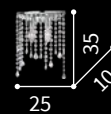

IP20
E14 max 2 x 40W
008325 AP2