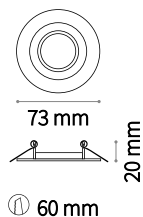

Jazz

IP20 ZINC

GU10 Not included

Power	Finish		Code
max 50W	Aluminum		083100
	White		083117
	Ant. Brass		083124
	Chrome		083070
	Nickel		083087