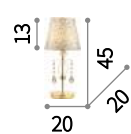

⊕ ⊖ IP20

E14 max 1 x 40W

088167 TL1 Oro