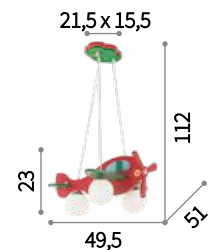

IP20	IP20
E27 max 1 x 60W	E27 max 1 x 60W
141336 PL1 D50	141329 AP1 D30

Avion

Wooden body and ceiling cup in matt paint. Chrome metal details. Blown and acid-etched white glass diffusers.

 IP20
 E14 max 3 x 40W
 136325 Avion-1 SP3