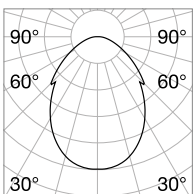

m	lx	øm
1	188	1,84
2	47	3,69
3	20	5,54
4	11	7,39
5	7	9,24

CRI≥80 10W 85° 900 Lm 3000 K