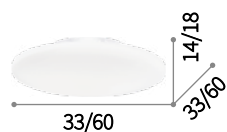

Smarties Bianco

Metal frame. White acid-etched blown glass diffuser. Suspension models provided with steel cables adjustable in length with automatic devices.

Bulbs ALO G9 28W 2700 K included in models: AP1 and TL1.

Lamp with integrated switch in TL1 model.