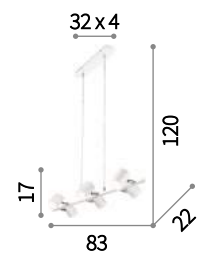

LED LED source 3000 K, 30.000 h life.

⊕ ⊖ IP20

LED 30W / 2400 Lm
 186825 SP6 Bianco
 179612 SP6 Nero

Madame

Matt varnished metal ceiling cup. Power cable coated with fabric. Metal frame diffuser covered with satin ribbon.