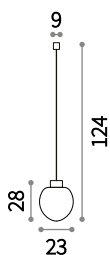

E27 max 1 x 60W

- 146836 ■ Anthracite
- 146843 ■ White
- 136189 ■ Grey
- 146850 ■ Black

E27 max 2 x 60W

- 146874 ■ Anthracite
- 146867 ■ White
- 136202 ■ Grey
- 146881 ■ Black

Concerto

Turned die-cast aluminum frame, finished with matt powder coating. Plastic diffuser with matt white finish.