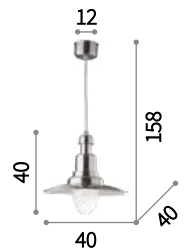

⊕ ⊖ IP20

E27 max 1x60W

022819 SP1 Alluminio

005041 SP1 Brunito

122052 SP1 Nero