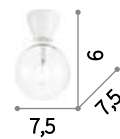

E27 max 1 x 60W

155227 PL1 Bianco
155142 PL1 Nero