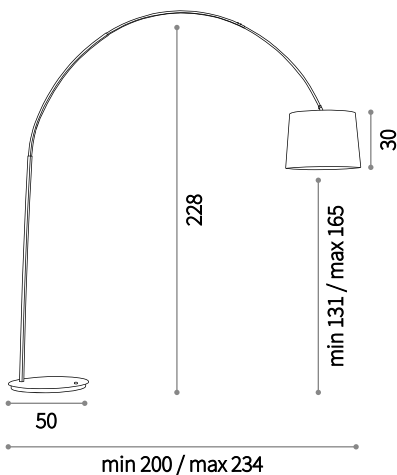

IP20

E27 max 1x60W

012605 PT1 Bianco
005126 PT1 Cromo
014371 PT1 Nero
091983 PT1 Total Black
095127 PT1 Total White