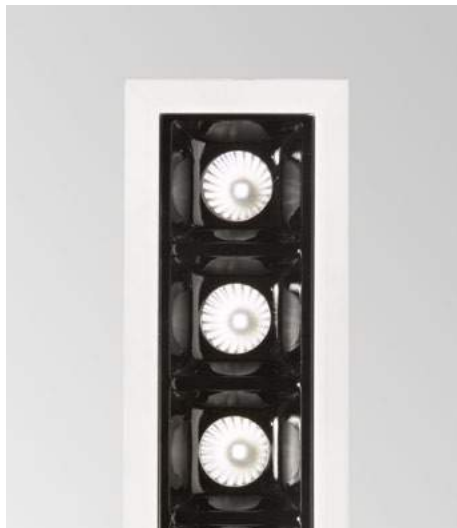

Lika Trim

37 x 37 mm
Weight 0,08 Kg

LED COB AND DRIVER HIGH QUALITY* Driver ON/OFF included

Power	Beam	Flux	CCT	Finish	Code
2 W	45°	220 Lm	3000 K	Black	■ 206141

68 x 37 mm
Weight 0,13 Kg

LED COB AND DRIVER HIGH QUALITY* Driver ON/OFF included

Power	Beam	Flux	CCT	Finish	Code
4 W	45°	440 Lm	3000 K	Black	■ 206196

140 x 37 mm
Weight 0,24 Kg

LED COB AND DRIVER HIGH QUALITY* Driver ON/OFF included

Power	Beam	Flux	CCT	Finish	Code
10 W	45°	1100 Lm	3000 K	Black	■ 206219

273 x 37 mm
Weight 0,48 Kg

LED COB AND DRIVER HIGH QUALITY* Driver ON/OFF included

Power	Beam	Flux	CCT	Finish	Code
20 W	45°	2200 Lm	3000 K	Black	■ 206233

m	lx	øm
1	2786	0,58
2	696	1,16
3	309	1,74
4	174	2,32
5	111	2,90

CRI≥90 10W 45° 1100 Lm 3000K

*For further information please contact the technical office.