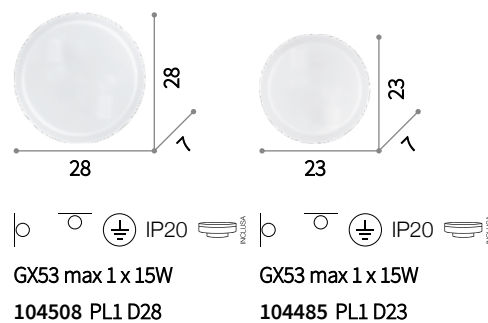

Toffee

Chrome metal base. Transparent acid-etched glass diffuser.

LED Bulbs LED GX53 9,5W 3000 K included. Cod. 123936