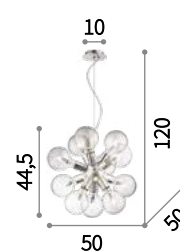

IP20

E27 max 12 x 42W
074771 SP12

IP20

E27 max 10 x 20W
074740 PL10