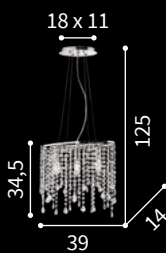

IP20
E14 max 3 x 40W
008349 SP3