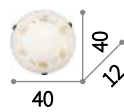

⊕ ⊖ ⊕ ⊗ IP20
E27 max 2 x 60W
013800 PL2