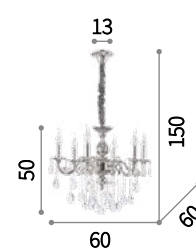

⊕ ⊖ IP20

E14 max 6 x 40W
002408 SP6