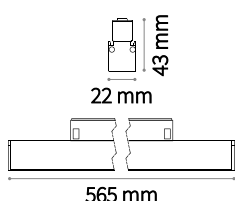

Weight 0,31 Kg

LED SMD HIGH QUALITY*

Power	Beam	Flux	CCT	Finish	Code
13 W	115°	900 Lm	3000 K	Black	■ 224053