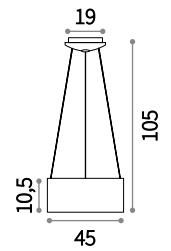

IP20
LED 28W / 1680 Lm
157030 ■ White