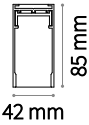

Arca - Pendant

Weight 1,34 Kg

TRACK 1000 mm

Finish	Code
Black	222745