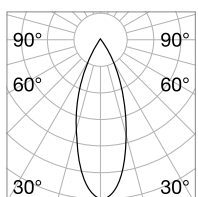

m	lx	øm
1	2707	0,56
2	676	1,13
3	300	2,26
4	169	2,83
5	108	3,39

CRI≥80 15W 40° 1900 Lm 3000 K