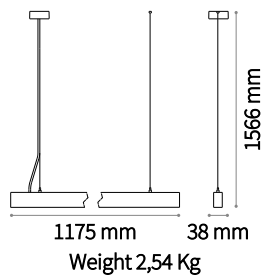

LED SMD AND DRIVER HIGH QUALITY* Driver 1-10V included

Power	Beam	Flux	CCT	Finish	Code
25 W	50°	2800 Lm	3000 K	White	215440
25 W •	110° •	3000 Lm •		Black	222776
		3000 Lm	4000 K	White	222790
		3100 Lm •		Black	222783