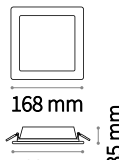

① 150 mm

LED SMD AND DRIVER Included

Power	Beam	Flux	CCT	Finish	Code
20 W	90°	1400 Lm	3000 K	White	124001