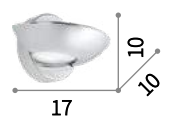

R7s max 1x80W

002507 AP1 Brunito
007557 AP1 Cromo
002491 AP1 Nickel