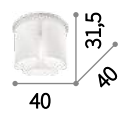

Almond

Metal white matt varnished frame. Blown white acid-etched overlay glass diffusers.

IP20

E27 max 9 x 60W

159645 PL9

IP20

E27 max 3 x 60W

159638 PL3