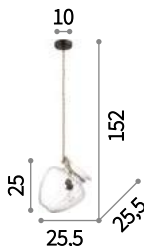

 IP20
 E27 max 1 x 60W
 152776 SP1 Small

Potty

Matt black varnished metal frame. Power cable coated with rope. Clear blown glass vases diffusers.

E27 max 1 x 60W

158709 Potty-1 SP1

E27 max 1 x 60W

158785 Potty-2 SP1