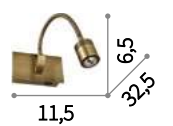

IP20

LED 3W / 200 Lm
121352 AP1 Brunito
031460 AP1 Cromo
031477 AP1 Nickel

121352

031460

031477