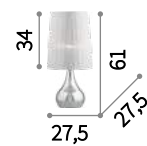

○ □ IP20
E27 max 1 x 60W
036007 TL1 Big