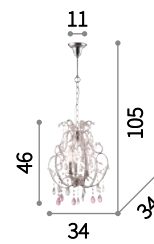

⊕ ⊖ IP20

E14 max 3 x 40W
018072 SP3