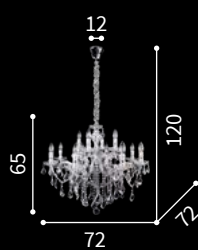

⊕ ⊖ IP20

E14 max 12 x 40W

035604 SP12 Cromo
035611 SP12 Oro