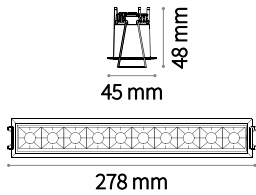

273 x 37 mm
Weight 0,48 Kg

LED COB AND DRIVER HIGH QUALITY* Driver ON/OFF included

Power	Beam	Flux	CCT	Finish	Code
20 W	45°	2200 Lm	3000 K	Black	■ 206233