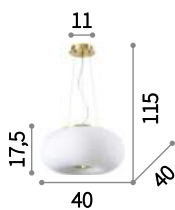

IP20
INCLUSA
GX53 max 3 x 15W
214474 SP3