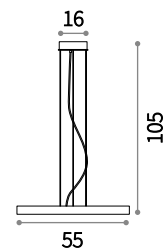

⊕ ⊖ IP20

LED 50W / 3500 Lm

103709 ■ White