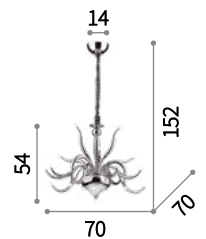

IP20

G4 max 18 x 20W

054995 SP18