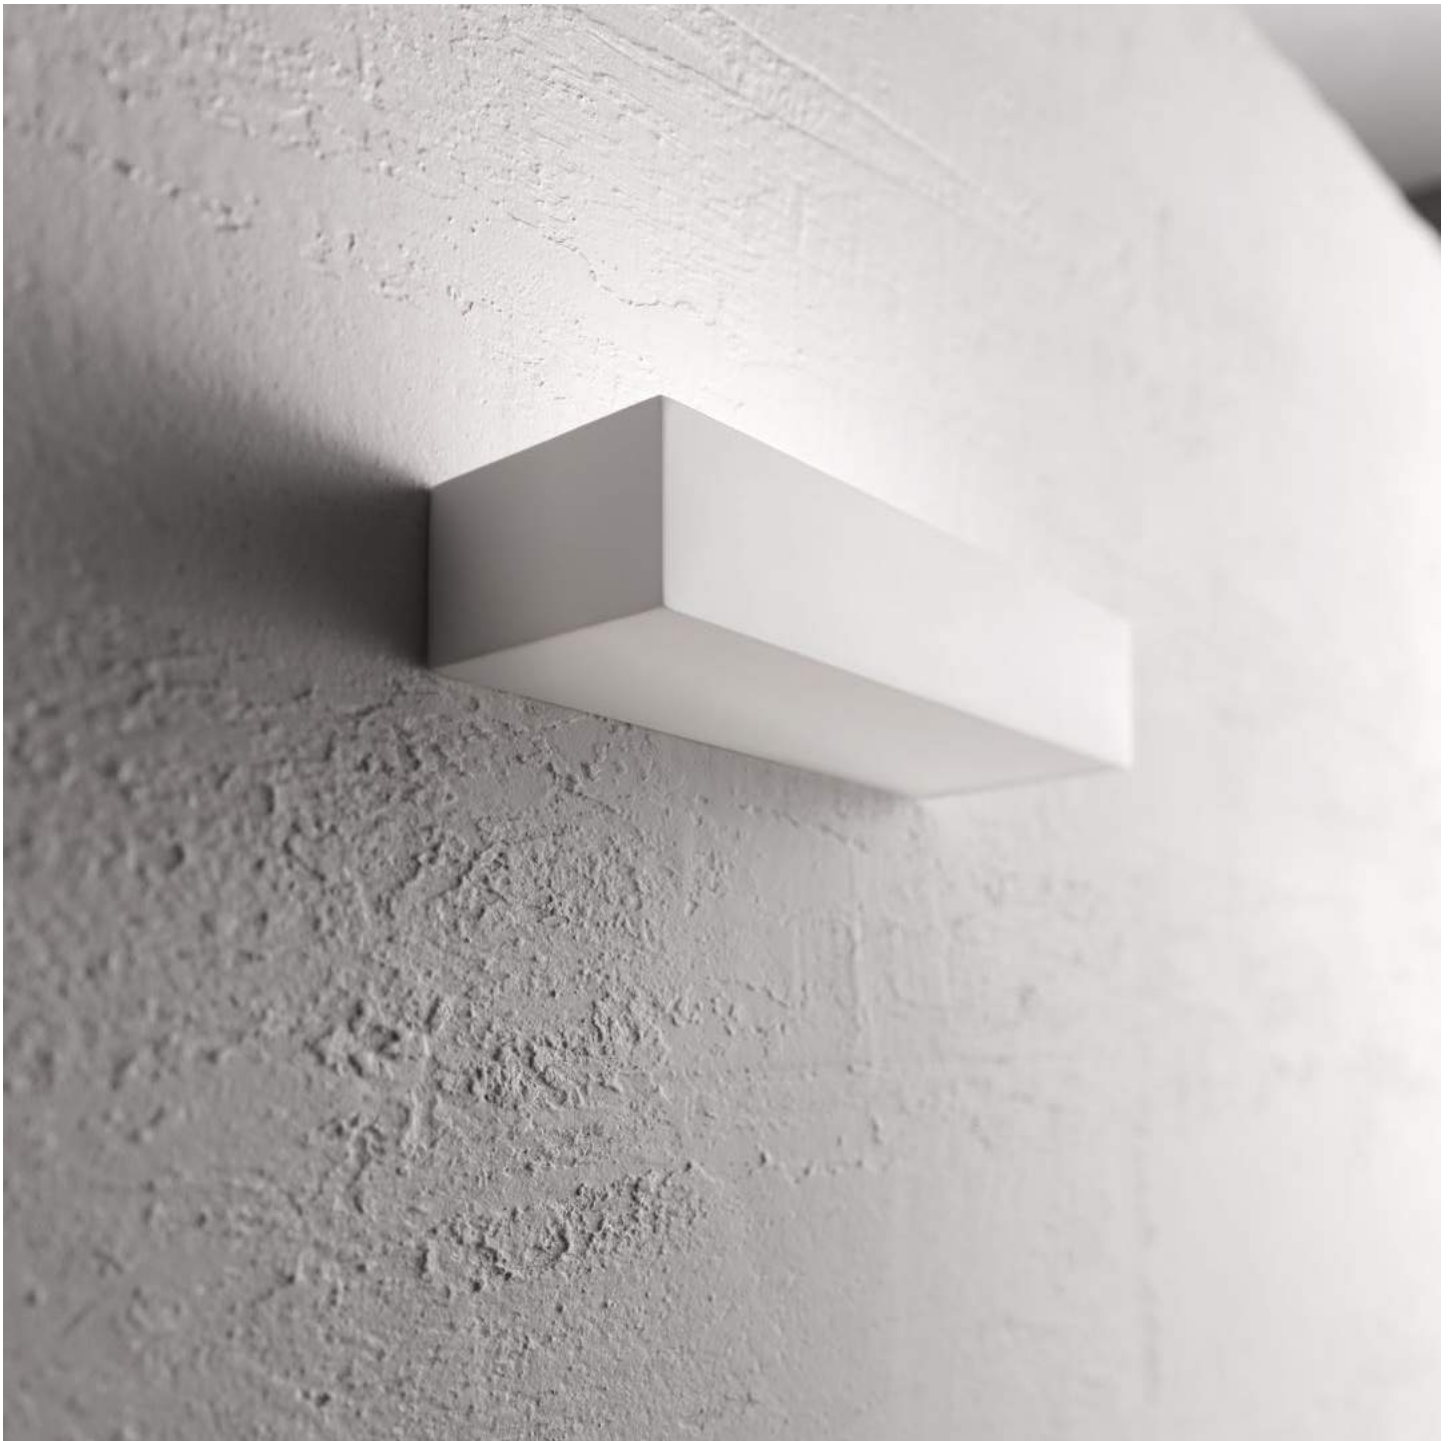

Matt

Varnished mounting base. Total gypsum body. Upward light emission.

⊕ IP20

E14 max 1x 40W

155982 ■ White