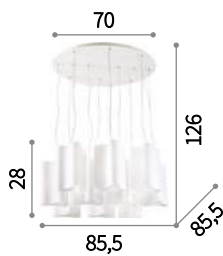

⊕ ⊖ IP20

E27 max 10 x 60W
208053 SP10 Bianco