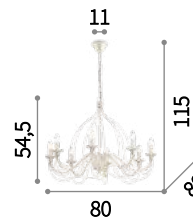

⊕ ⊖ IP20

E14 max 8 x 40W

005898 SP8 Bianco Antico
057194 SP8 Ruggine