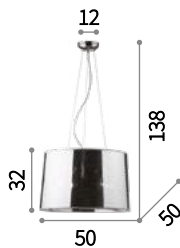

London Cromo

Chrome metal frame. Shade made of semi transparent chrome PVC foil. Suspension lamp equipped with steel cables adjustable with automatic devices.

ON
OFF Lamp with integrated switch in models: TL1 Big, TL1 Small and PT1.

E27 max 5 x 60W

032351 SP5

E27 max 1 x 60W

032375 TL1 Big

E27 max 1 x 60W

032368 TL1 Small