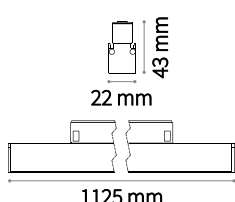

Weight 0,62 Kg

LED SMD HIGH QUALITY*

Power	Beam	Flux	CCT	Finish	Code
26 W	115°	1800 Lm	3000 K	Black	■ 224060