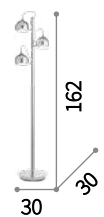

IP20
G9 max 3 x 40W
017754 PT3