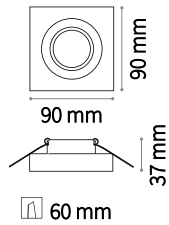

GU10 Not included

Power	Finish	Code
max 50W	Clear	114019