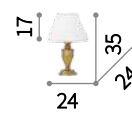

⊕ ⊖ IP20
E14 max 1 x 40W
020853 TL1