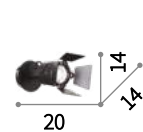

IP20
GU10 max 1 x 50W
095677 AP1 Bianco
095653 AP1 Nero