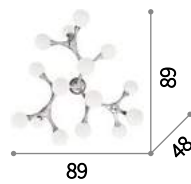

G9 max 15 x 15W

149608 PL15 Bianco
133409 PL15 Cromo