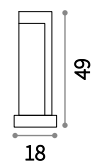

♀ □ IP55
LED 7W / 450 Lm
157856 ■ Granite