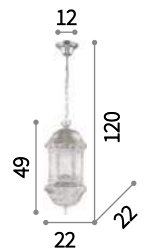

⊕ ⊖ IP20
E27 max 2x60W
135175 SP2