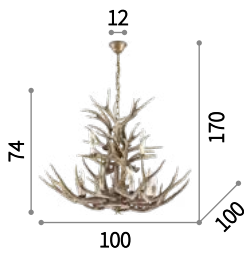

Chalet

Metal frame and bearing structure.
Handcrafted and hand painted resin
decorative elements. An accurate
reproduction of horns and carved wood.

ON
OFF Lamp with integrated switch in TL1
model.

⊕ ⊖ IP20
E14 max 12 x 40W
113975 SP12