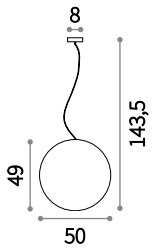

Sole

Opal color plastic diffuser. Supplied with cable, plug and picket for the installation on the ground. Suspension model with aluminum base. Wall light available.

LED Bulbs LED G9 3,2W 4000 K included in 213316 model.
Cod. 209036

IP44
E27 max 1 x 60W
136011 White