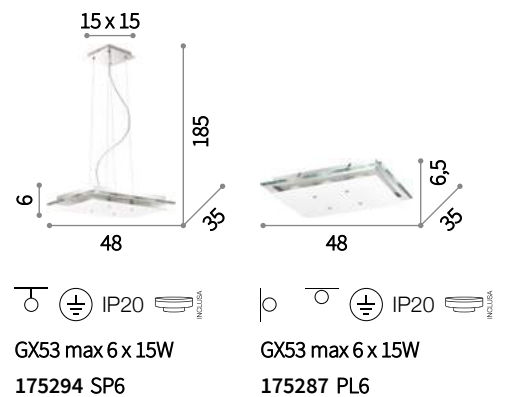

Superior

Chrome metal frame. Decorative element made of polished clear glass sheet. White silk-screened glass diffuser.

LED Bulbs LED GX53 9,5W 3000 K included. Cod. 123936