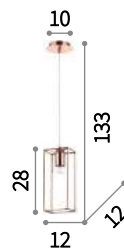

⊕ ⊖ IP20

E27 max 1x60W

137124 SP1