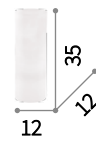

 Lamp with integrated switch.

 Lamp with dimmer.

 Lamp with touch dimmer.

G9 max 2 x 28W

010069 TL2

Edo

Chrome metal frame inside. Blown acid-etched overlay white glass diffuser.

ON
OFF Lamp with integrated switch.