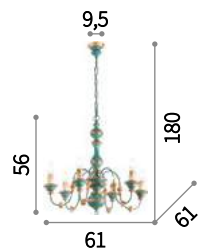

⊕ ⊖ IP20
E27 max 1 x 60W
020877 PT1

Pisa

Metal frame and arms. Hand-decorated with gold leaf and antiqued.

⊕ ⊖ IP20
E14 max 6 x 40W
093550 SP6

Palio

Resin frame and details modeled with artisan techniques; which accurately reproduce carved wood. Metal arms. Hand decorated and stylized antique.