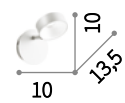

IP20
LED 6W / 450 Lm
196688 AP1