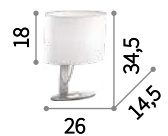

IP20
E14 max 1 x 40W
074870 TL1