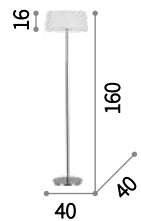

IP20
E14 max 2 x 40W
018546 PT2