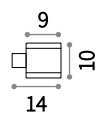

⊕ ⊖ ⚡ IP44

G9 max 1 x 40W

121963 ■ Anthracite
144276 ■ White
118666 ■ Grey
123080 ■ Black