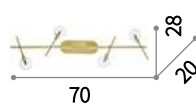

G4 max 4 x 2W
200354 PL4