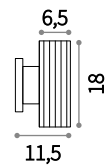

⊕ IP44

GU10 max 2x28W

129457 White
129440 Grey
129433 Black