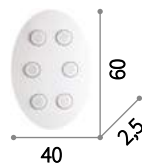

IP20

GX53 max 6 x 15W
175799 PL6