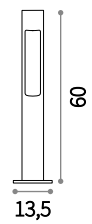

Acqua

Turned aluminum reflecting body with matt paint, available colours: anthracite, white or grey. Tempered glass diffuser.

♀ Ⓢ IP44

G9 max 1 x 15W

135205 ■ Anthracite
135212 ■ White

Etere

Powder painted casted aluminum body.
Opal color plastic diffuser.