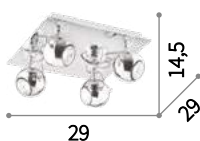

GU10 max 4 x 28W
077918 PL4 Bianco
066820 PL4 Cromo

GU10 max 3 x 28W
077901 AP3 Bianco
066813 AP3 Cromo

GU10 max 2 x 28W
077895 AP2 Bianco
066806 AP2 Cromo

GU10 max 1 x 28W
077888 AP1 Bianco
066790 AP1 Cromo