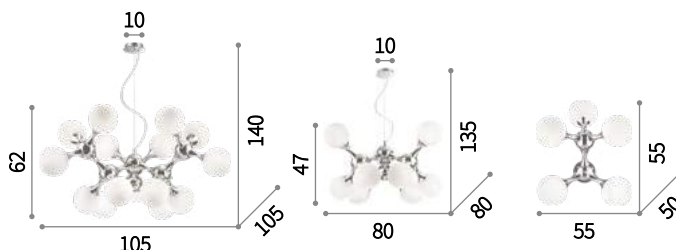

Nodi Bianco

Chrome metal frame. Rotating junction elements for a personalized arrangement. White acid-etched blown glass diffusers, available in two versions: diameter 6 cm, diameter 15 cm.

Bulbs ALO G4 20W 2700 K included in AP5 model.