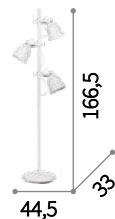

○ □ IP20
E27 max 3 x 42W
199528 PT3