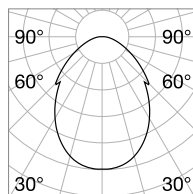

m	lx	øm
1	318	1,72
2	79	3,44
3	35	5,17
4	19	6,89
5	12	8,61

CRI≥80 15W 87° 1400 Lm 3000 K