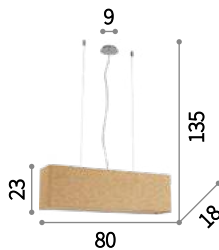

IP20
E14 max 4 x 40W
110899 SP4

IP20
E27 max 1 x 60W +
LED 1W / 45 Lm
103204 AP2

IP20
G9 max 1 x 40W
110875 TL1