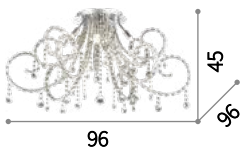

Fiore

Chrome metal frame and lamp sockets. Square cut crystal decorative elements.

Bulbs ALO G9 28W 2700 K included.

IP20
G9 max 10 x 40W
089454 PL10