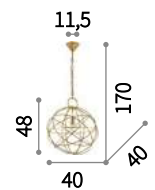

156026 SP6

⊕ ⊖ IP20

E27 max 1 x 60W

155968 SP1

138275

Disco

Rotating circular decorative elements adjustable at will. Available in metal with white or matt black finish and in natural wood.

⊕ ⊖ IP20