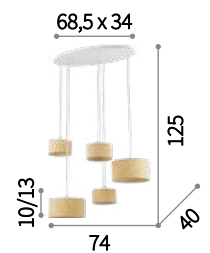

G9 max 5 x 40W

110868 SP5