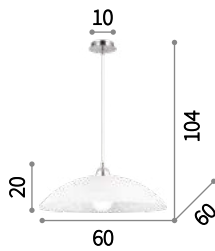

Lana

Transparent glass diffuser with silkscreen decorations inside and sandblasted outside. Chrome metal glass holders.

IP20
E27 max 1x60W
068176 SP1 D60