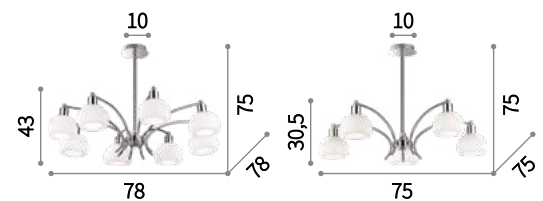

Bulbs ALO G4 20W 2700 K included.

IP20

G4 max 18 x 20W

054995 SP18

Tokyo

Chrome metal frame adjustable in length.
Blown overlay and acid-etched white glass
diffusers.

 IP20
 E14 max 8 x 40W
 068466 SP8

 IP20
 E14 max 5 x 40W
 068459 SP5