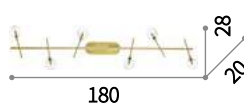

Maracas

Total metal frame with stain brass finish.
Adjustable transparent blown glass
diffusers.

LED Bulbs LED G4 2W 3000 K included.
Cod. 222257

G4 max 6 x 2W
200361 PL6