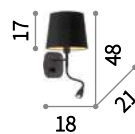

⊕ ⊖ IP20
E14 max 1 x 40W +
LED 1W / 45 Lm
158242 AP2