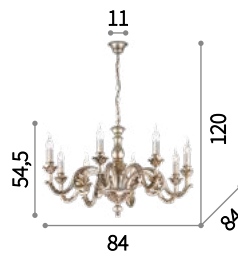

⊕ ⊖ IP20

E14 max 8 x 40W

075334 SP8 Argento
075341 SP8 Oro