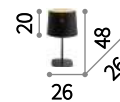

⊕ ⊖ IP20
E27 max 1 x 60W
161686 TL1