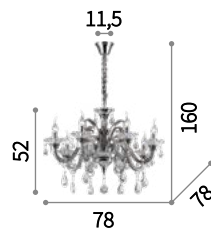

⊕ ⊖ IP20
E14 max 8 x 40W
081557 SP8 Avorio
081519 SP8 Grigio
114187 SP8 Trasparente