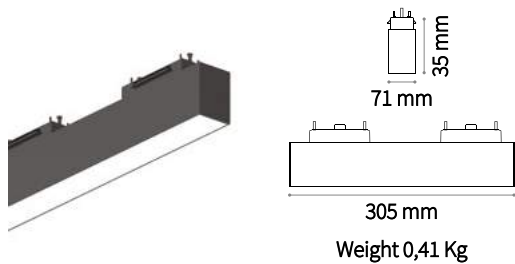

Arca Wide

LED SMD HIGH QUALITY*

Power	Beam	Flux	CCT	Finish		Code
13 W	100°	1500 Lm	3000 K	Black	■	222943
		1600 Lm	4000 K	Black	■	223025