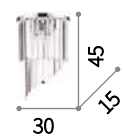

IP20

E14 max 3 x 40W

168913 AP3 Cromo
213491 AP3 Oro