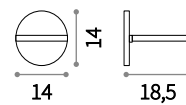

○ □ IP20

○ □ IP20

LED 12W / 1080 Lm

LED 12W / 1080 Lm

205892 ■ White
205908 ■ Black

205861 ■ White
205878 ■ Black