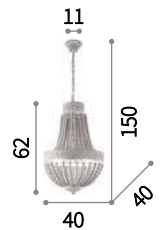

⊕ ⊖ IP20

E14 max 5 x 40W

162737 SP5 Bianco
162744 SP5 Grigio