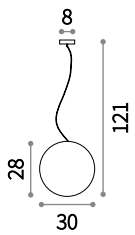

IP44
E27 max 1 x 60W
135991 White