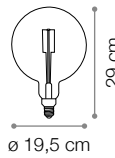

E27	4 W	320 Lm	2200 K	15.000 h	223834	✓
E27	4 W	320 Lm	2200 K	15.000 h	130187