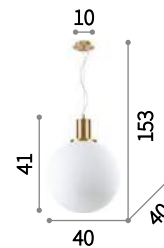

IP20
E27 max 1 x 60W
197920 SP1