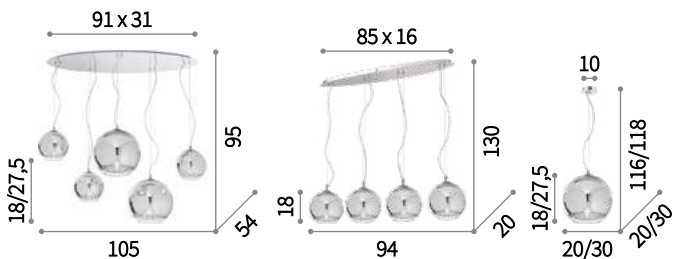

IP20
E27 max 5 x 60W
059655 SP5

IP20
E27 max 4 x 60W
074955 SP4

IP20
E27 max 1 x 60W
059631 SP1 D20
059648 SP1 D30

IP20
G9 max 2 x 40W
082431 AP2

IP20
G9 max 1 x 40W
082424 AP1

IP20
G9 max 3 x 40W
017754 PT3