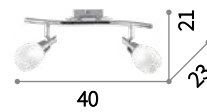

G9 max 3 x 40W
075075 AP3