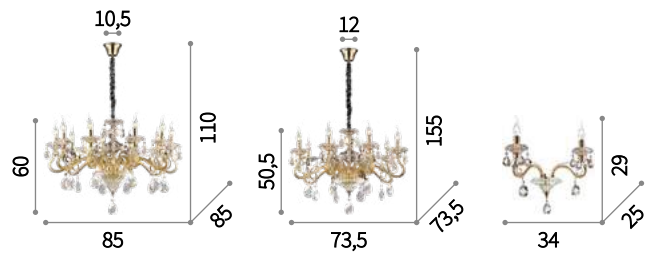

⊕ ⊖ IP20

E14 max 10 x 40W

087771 SP10 Oro
141060 SP10 Trasparente

⊕ ⊖ IP20

E14 max 8 x 40W

087764 SP8 Oro
141053 SP8 Trasparente

⊕ ⊖ IP20

E14 max 2 x 40W

087757 AP2 Oro
141046 AP2 Trasparente