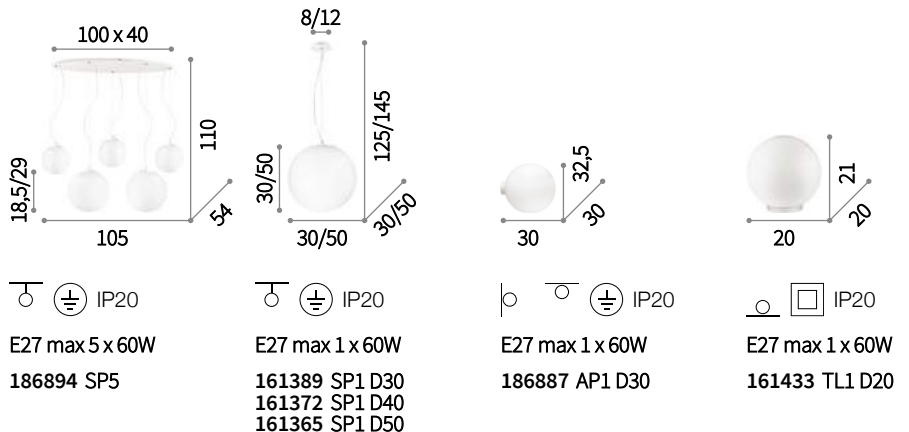

Mapa Riga

Metal frame. White blown glass diffuser with painted decoration.

ON
OFF Lamp with integrated switch in TL1 D20 model.