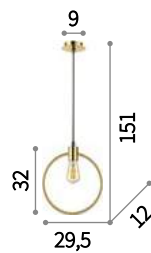

200149 AP1 Ottone Antico

200125

Abc

Total metal ceiling rose, bulb socket covers and decorative structure with satin brass finish. Power cable coated with black fabric.

⊕ ⊖ IP20

E27 max 1 x 70W
207841 SP1 Round