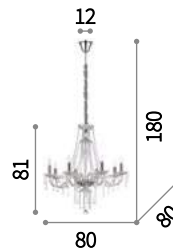

⊕ ⊖ IP20

E14 max 5 x 40W
034713 SP5

⊕ ⊖ IP20

E14 max 3 x 40W
034706 SP3

⊕ ⊖ IP20

E14 max 2 x 40W
034737 AP2

Amadeus

Metal chrome frame. Decorative elements made of blown glass and cut crystals. Velvet chain cover.