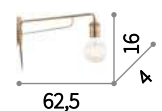

⊕ ⊖ IP20

E27 max 1 x 60W
160214 AP1