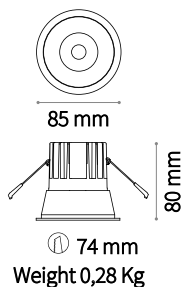

Game Round

LED COB AND DRIVER HIGH QUALITY* Driver ON/OFF included

Power	Beam	Flux	CCT	Finish	Code
12 W	36°	850 Lm	3000 K	Silver	☐ + ☐ 192284
				White	☐ + ☐ 192291
				Black	☐ + ☐ 192277
				Gold	☐ + ☐ 192307