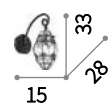

IP20
G9 max 1 x 28W
131771 AP1