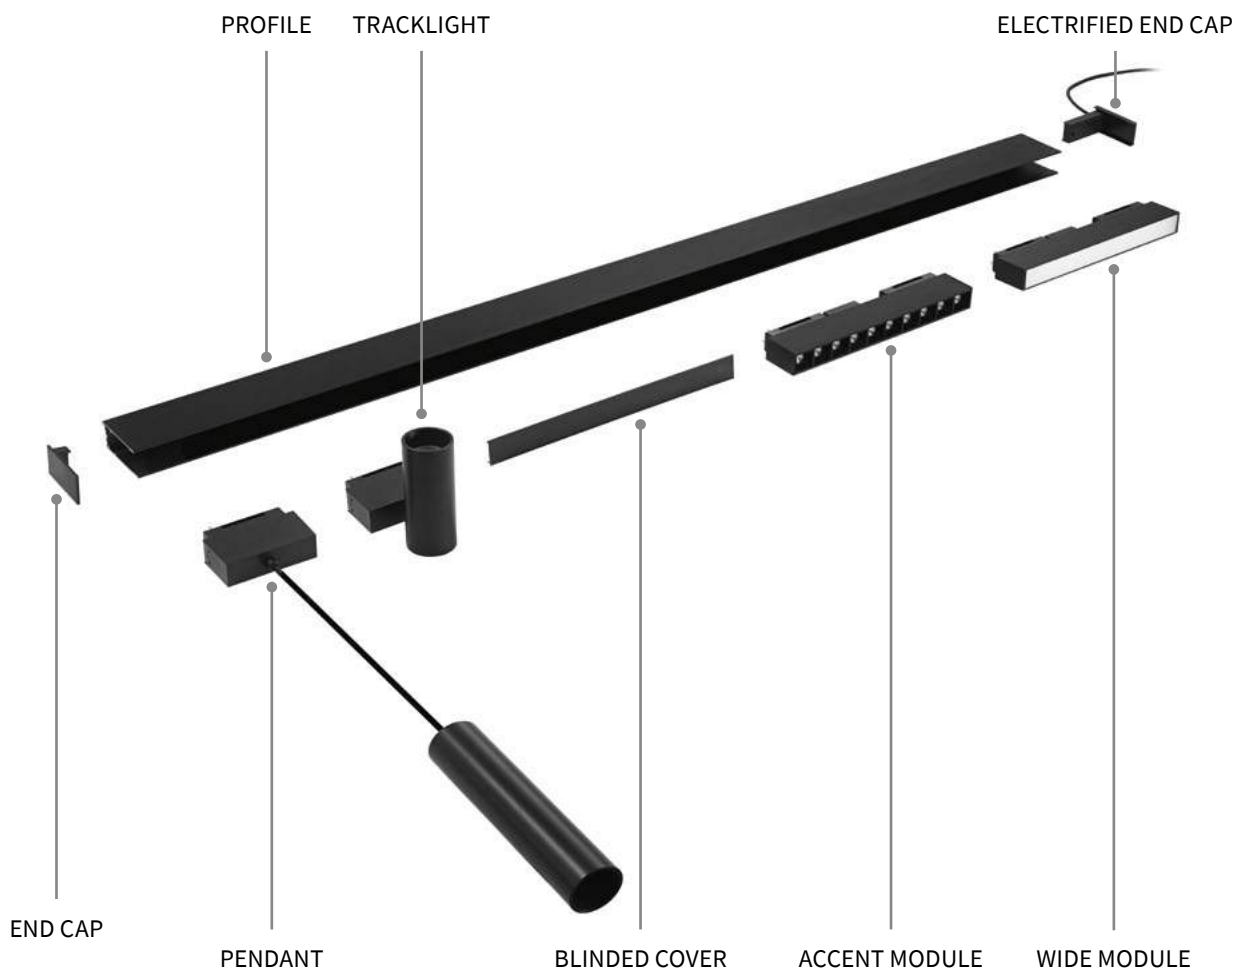

Code
223100

ELECTRIFIED CONNECTOR Not included/Optional

Code
223117

DRIVER ON/OFF Not included/Required

Power	Output	Current	Measure	Code
60 W	48 V	1300 mA	171x62x37	223155
90 W	48 V	2000 mA	220x68x37	223162
150 W	48 V	3200 mA	228x68x37	223179