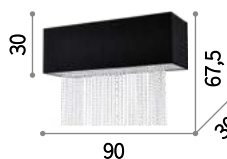

⊕ ⊖ IP20

E27 max 5 x 60W

099118 PL5 Bianco
101156 PL5 Nero