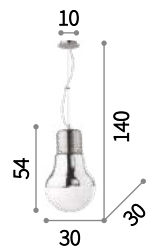

⚗ ⚡ IP20

E27 max 1x60W

026749 SP1