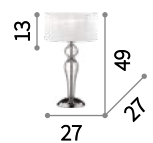

Duchessa

Chrome metal base and details. Blown and hand finished glass elements. Pleated organza shade.

ON
OFF Lamp with integrated switch.

○ □ IP20
E27 max 1 x 60W
044491 TL1 Big

○ □ IP20
E27 max 1 x 60W
051406 TL1 Small