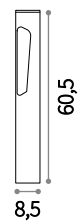

♀ Ⓢ IP44

G9 max 1 x 15W

115122 ■ Anthracite