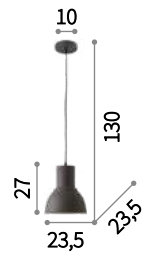

Breeze

Metal body and diffuser. Enameled white inside. Electrical cable adjustable in length.

⊕ ⊖ IP20

E27 max 1x60W

137681 SP1

Metro

Metal body and diffuser. Enameled white inside. Electrical cable adjustable in length.