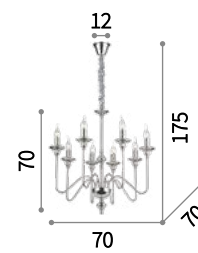

⊕ ⊖ IP20

E14 max 8 x 40W
073156 SP8

⊕ ⊖ IP20

E14 max 3 x 40W
073118 AP3

Cortina

Hand modelled metal frame. Resin central element and lamp socket bases. Hand decorated with antiqued effect.

⊕ ⊖ IP20

E14 max 10 x 40W