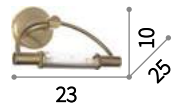

IP20 INCLUSA

R7s max 1 x 150W
008929 AP1 Brunito
008905 AP1 Cromo
008912 AP1 Nickel

Lucciola

Totally metal frame available with chrome, nickel or antique brass finish. Transparent acid-etched glass diffuser.

Bulbs ALO R7s 80W 78 mm
2700 K included.