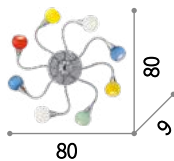

⊙ ⊖ ⊕ ⚡ IP20

E14 max 8 x 40W

007113 PL8 Color
004211 PL8 Trasparente