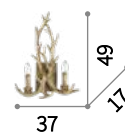

⊕ ⊖ IP20
E14 max 2 x 40W
115511 AP2