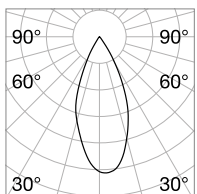

m	lx	øm
1	506	0,77
2	126	1,55
3	56	2,33
4	31	3,11
5	20	3,88

CRI≥80 5W 40° 500 Lm 3000 K