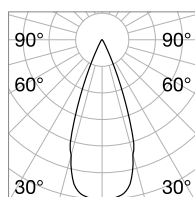

m	lx	øm
1	1989	0,64
2	497	1,28
3	221	1,92
4	124	2,56
5	79	3,20

CRI≥90 15W 36° 1100 Lm 3000 K