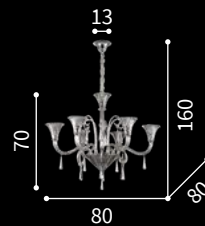

IP20

E14 max 6 x 40W

103501 SP6Trasparente

IP20

E14 max 1 x 40W

087375 AP1BigOro
087368 AP1BigTrasparente

IP20

E14 max 1 x 40W

013046 AP1SmallOro
013060 AP1SmallTrasparente