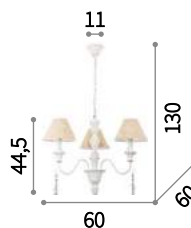

 Lamp with integrated switch in models: TL1 and PT1.

  IP20
E14 max 6 x 40W
003399 SP6

  IP20
E14 max 3 x 40W
025032 SP3

  IP20
E14 max 1 x 40W
003283 TL1

  IP20
E27 max 1 x 60W
022987 PT1

Haunt

Matt white varnished metal ceiling cup.
Power cable coated with fabric. Wicker
basket diffuser natural or white varnished.