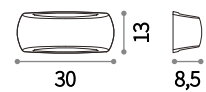

⊙ □ IP66

⊙ □ IP66

E27 max 1 x 23W

E27 max 1 x 23W

123745 ■ White
123738 ■ Grey
123752 ■ Black

123776 ■ White
123769 ■ Grey
123783 ■ Black