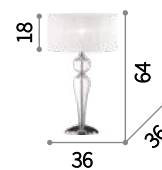

Duchessa

Chrome metal base and details. Blown and hand finished glass elements. Pleated organza shade.

ON
OFF Lamp with integrated switch.

○ □ IP20
E27 max 1 x 60W
044491 TL1 Big

○ □ IP20
E27 max 1 x 60W
051406 TL1 Small