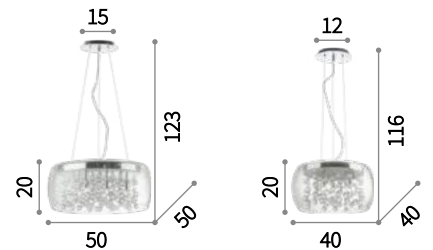

Chrome metal frame. Decorative elements composed of glass balls suspended on metal wires. Blown clear glass diffuser. Steel wires adjustable in length with an automatic device.

Bulbs ALO G9 28W 2700 K included.