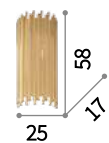

IP20
E14 max 2 x 40W
208794 AP2