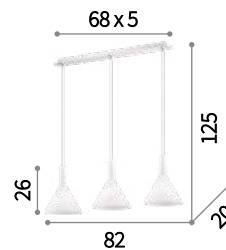

Blown overlay acid-etched glass diffuser.
White inside and colored outside.
Suspension models supplied with cables
adjustable in length.

⊕ ⊖ IP20

E14 max 3 x 40W
074245 SP3 Bianco

⊕ ⊖ IP20

E27 max 1 x 60W
074313 SP1 Big Bianco