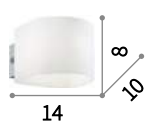

 Bulbs ALO G9 28W 2700 K included.

  IP20 

G9 max 2x 40W

060620 AP2

Puzzle

Chrome metal frame. Blown overlay acid-etched glass diffuser. White inside and with white or black finish outside.

 Bulbs ALO G9 28W 2700 K included.