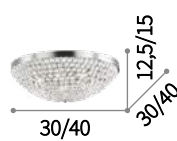

G9 max 3 / 5 x 40W

059136 PL3
059143 PL5