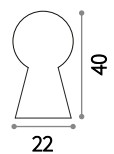

IP44

E27 max 1x60W

131955 White