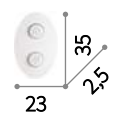

IP20

GX53 max 2 x 15W
175720 AP2