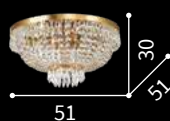

G9 max 6 x 40W

093475 PL6 Cromo
114682 PL6 Oro