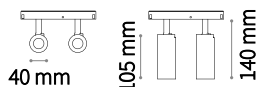

LED COB HIGH QUALITY*

Power	Beam	Flux	CCT	Finish	Code
22 W	34°	1700 Lm	3000 K	Black	224176

90° 355° Weight 0,38 Kg

OPTIONAL Not included