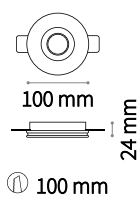

Samba Round

① 100 mm

GU10 Not included

Power	Finish	Code
max 35W	White	150307