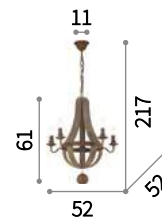

⊕ ⊖ IP20
E14 max 5 x 40W
129921 SP5