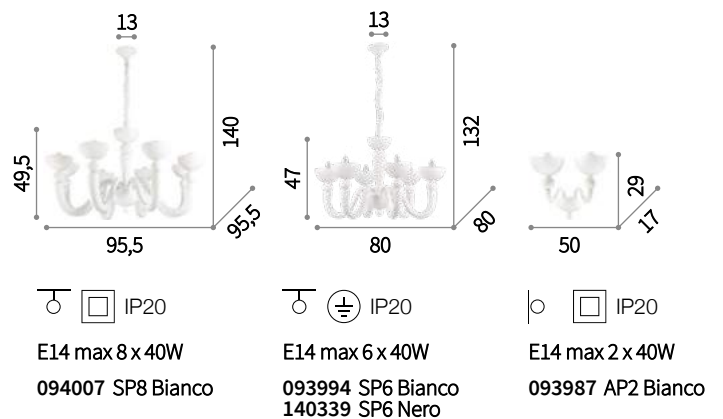

Bon Bon

Matt varnished frame with die-cast metal arms. Blown glass candle cups for the white model, metal cups for the black one. Velvet chain cover.