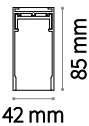

TRACK 3000 mm

Weight 4,02 Kg

Finish	Code
Black	222752