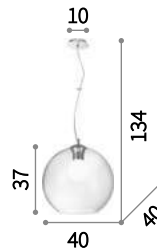

  IP20 
G9 max 3 x 40W
017754 PT3

Nemo Clear

Transparent blown glass diffuser. D20 model with white blown and acid-etched glass bulb cover.

Bulbs ALO G9 28W 2700 K included in SP1 D20 model.

⊕ ⊖ IP20

E27 max 1 x 60W
052816 SP1 D40