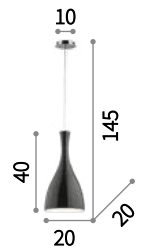

⊕ ⊖ IP20

E14 max 1x 40W

110745 SP1 Bianco
110752 SP1 Nero

012919

Olimpia

Chrome metal frame. Blown overlay colored glass diffuser. Power cable adjustable in length.

013244

⊕ ⊖ IP20