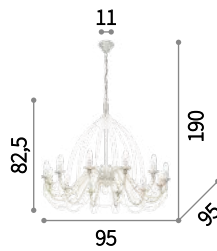

E14 max 5 x 40W
100272 SP5

⊕ ⊖ IP20

E14 max 2 x 40W
100296 AP2

Corte

Totally handcrafted metal frame. Hand painted finish with antiqued effect.

⊕ ⊖ IP20

E14 max 12 x 40W

097664 SP12 Bianco Antico
097671 SP12 Ruggine