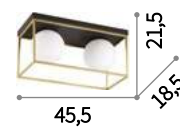

E14 max 2 x 40W
198149 PL2