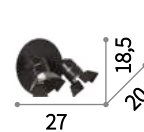

IP20
GU10 max 2 x 50W
122274 AP2 Bianco
095684 AP2 Nero