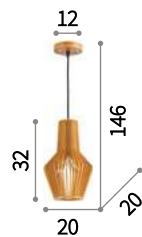

E27 max 1x60W

159843 Citrus-1 SP1