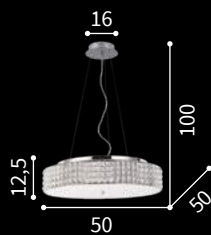

IP20
G9 max 9 x 40W
093048 SP9