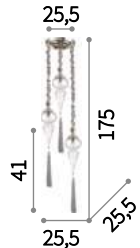

⊕ ⊖ IP20

E14 max 3 x 40W
135823 SP3