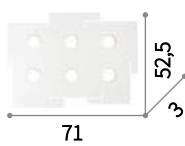

IP20
GX53 max 6 x 15W
215785 PL6