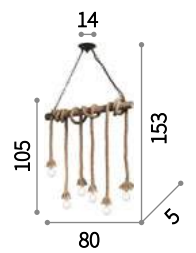

IP20
E27 max 6 x 15W
134826 SP6