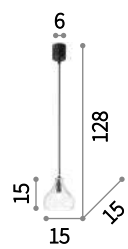

G9 max 1 x 15W
167022 Cognac-4 SP1