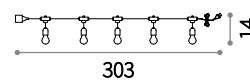

E27 max 1 x 60W

- 147260 ■ Anthracite
- 147277 ■ White
- 147284 ■ Grey
- 136097 ■ Black

E27 max 2 x 60W

- 147208 ■ Anthracite
- 147215 ■ White
- 147222 ■ Grey
- 136103 ■ Black

Fiesta

Plastic electric cable, bulb socket and grapping eyelets. Supplied with plug for outdoor.