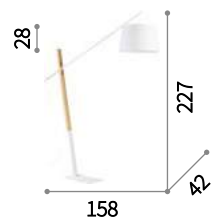

Lamp with integrated switch.

 IP20
 E27 max 1x60W
 207582 PT1

145365

Piano

Metal frame and diffuser finished with matt paint coating. Supporting table made of turned natural wood.

ON
OFF Lamp with integrated switch.