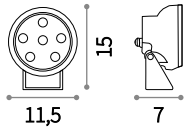

Krypton

Brushed steel body. Integrated LED sources. Adjustable diffuser allows the regulation of the light spread.

LED LED source 4000 K, 15.000 h life.

♀ Ⓢ IP65

LED 6W / 540 Lm

121970 ■ Steel