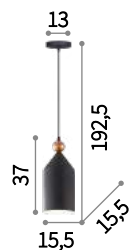

E27 max 1 x 42W

194684 Triade-1 SP1