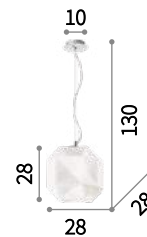

⊕ ⊖ IP20
E27 max 1x60W
022505 SP1 Medium

⊕ ⊖ IP20
E27 max 1x60W
036076 TL1