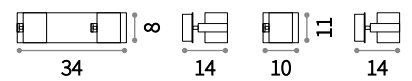

GU10 max 2 x 50W

073545 ■ White
156705 ■ Black

GU10 max 1 x 50W

073521 ■ White
073569 ■ Black