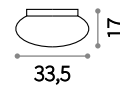

E27 max 1 x 60W
135250 ■ White