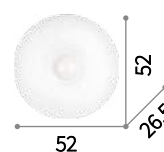

⊕ ⊖ IP20

E27 max 3 x 60W
098586 PL3 D52