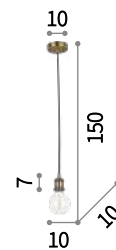

⊕ ⊖ IP20

⊕ ⊖ IP20

E27 max 1 x 60W

E27 max 1 x 60W

122083 SP1 Brunito
139432 SP1 Cromo
139425 SP1 Nero
122106 SP1 Rame Antico

163321 AP1 Brunito
163338 AP1 Rame Antico