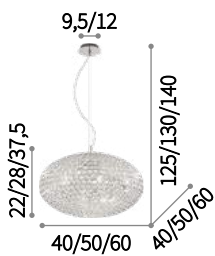

E14 max 6 / 8 / 12 x 40W

059181 SP6
066387 SP8
066394 SP12