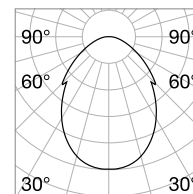

m	lx	øm
1	591	1,84
2	147	3,69
3	65	5,53
4	36	7,38
5	23	9,23

CRI≥80 30W 90° 2800 Lm 3000 K

*For further information please contact the technical office.