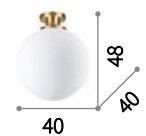

IP20
E27 max 1 x 60W
197944 PL1