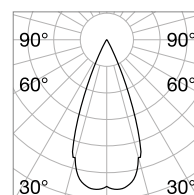

m	lx	øm
1	1842	0,60
2	460	1,21
3	204	1,81
4	115	2,42
5	73	3,02

CRI≥90 12W 34° 800 Lm 3000 K

*For further information please contact the technical office.