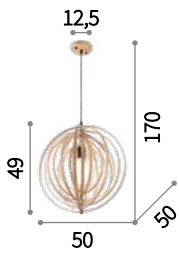

156026 SP6

⊕ ⊖ IP20

E27 max 1 x 60W

155968 SP1

138275

Disco

Rotating circular decorative elements adjustable at will. Available in metal with white or matt black finish and in natural wood.

⊕ ⊖ IP20