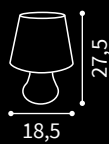

Live

Wireless mobile device with LED sources powered by rechargeable batteries and light colour RGB changing function. Matt white polycarbonate light body-diffuser. 10 hours batteries autonomy.

LED LED source 4000 K, 15.000 h life.

ON OFF Lamp with integrated switch.

IP65
LED 2,5W / 10 Lm
138886 ■ White