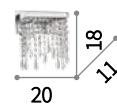

IP20

G9 max 2 x 40W
098784 AP2