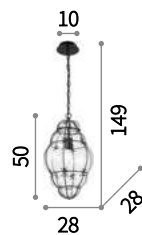

IP20
E27 max 1 x 42W
131795 SP1 Big