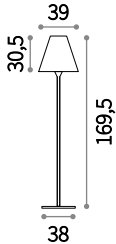

Itaca

Powder painted metal base and bar.
Plastic conical diffuser in opal color.
Supplied with plug.

IP44
E27 max 1 x 60W
180953 ■ White