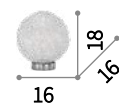

IP20
G9 max 1 x 40W
013756 TL1 D16