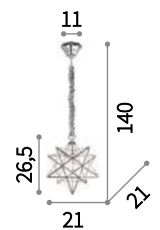

IP20
E27 max 1 x 60W
093000 SP1 Small