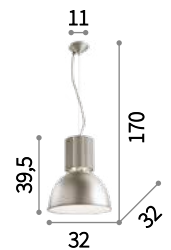

⚙️ Ⓢ IP20

E27 max 1x60W

100326 SP1 Alluminio
100333 SP1 Nero