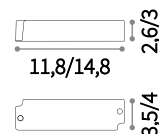

Driver
Not included
Required
226187 20 W
226194 35 W