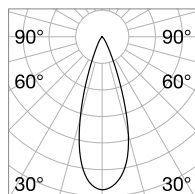

m	lx	øm
1	2336	0,60
2	584	1,21
3	259	1,81
4	146	2,42
5	93	3,02

CRI≥80 14W 36° 1400 Lm 3000 K

*For further information please contact the technical office.