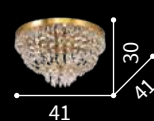

G9 max 5 x 40W

103792 PL5 Cromo
114675 PL5 Oro