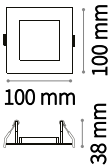

⌀ 90 mm
Weight 0,05 Kg

FRAME Not included/Required

Finish		Code
White		208725
Chrome		221694
Black		208732
Gold		208749