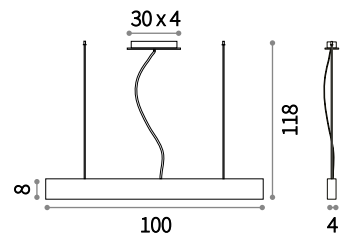

IP20

LED 23,52W / 1440 Lm

137995 ■ Aluminum
138008 ■ White