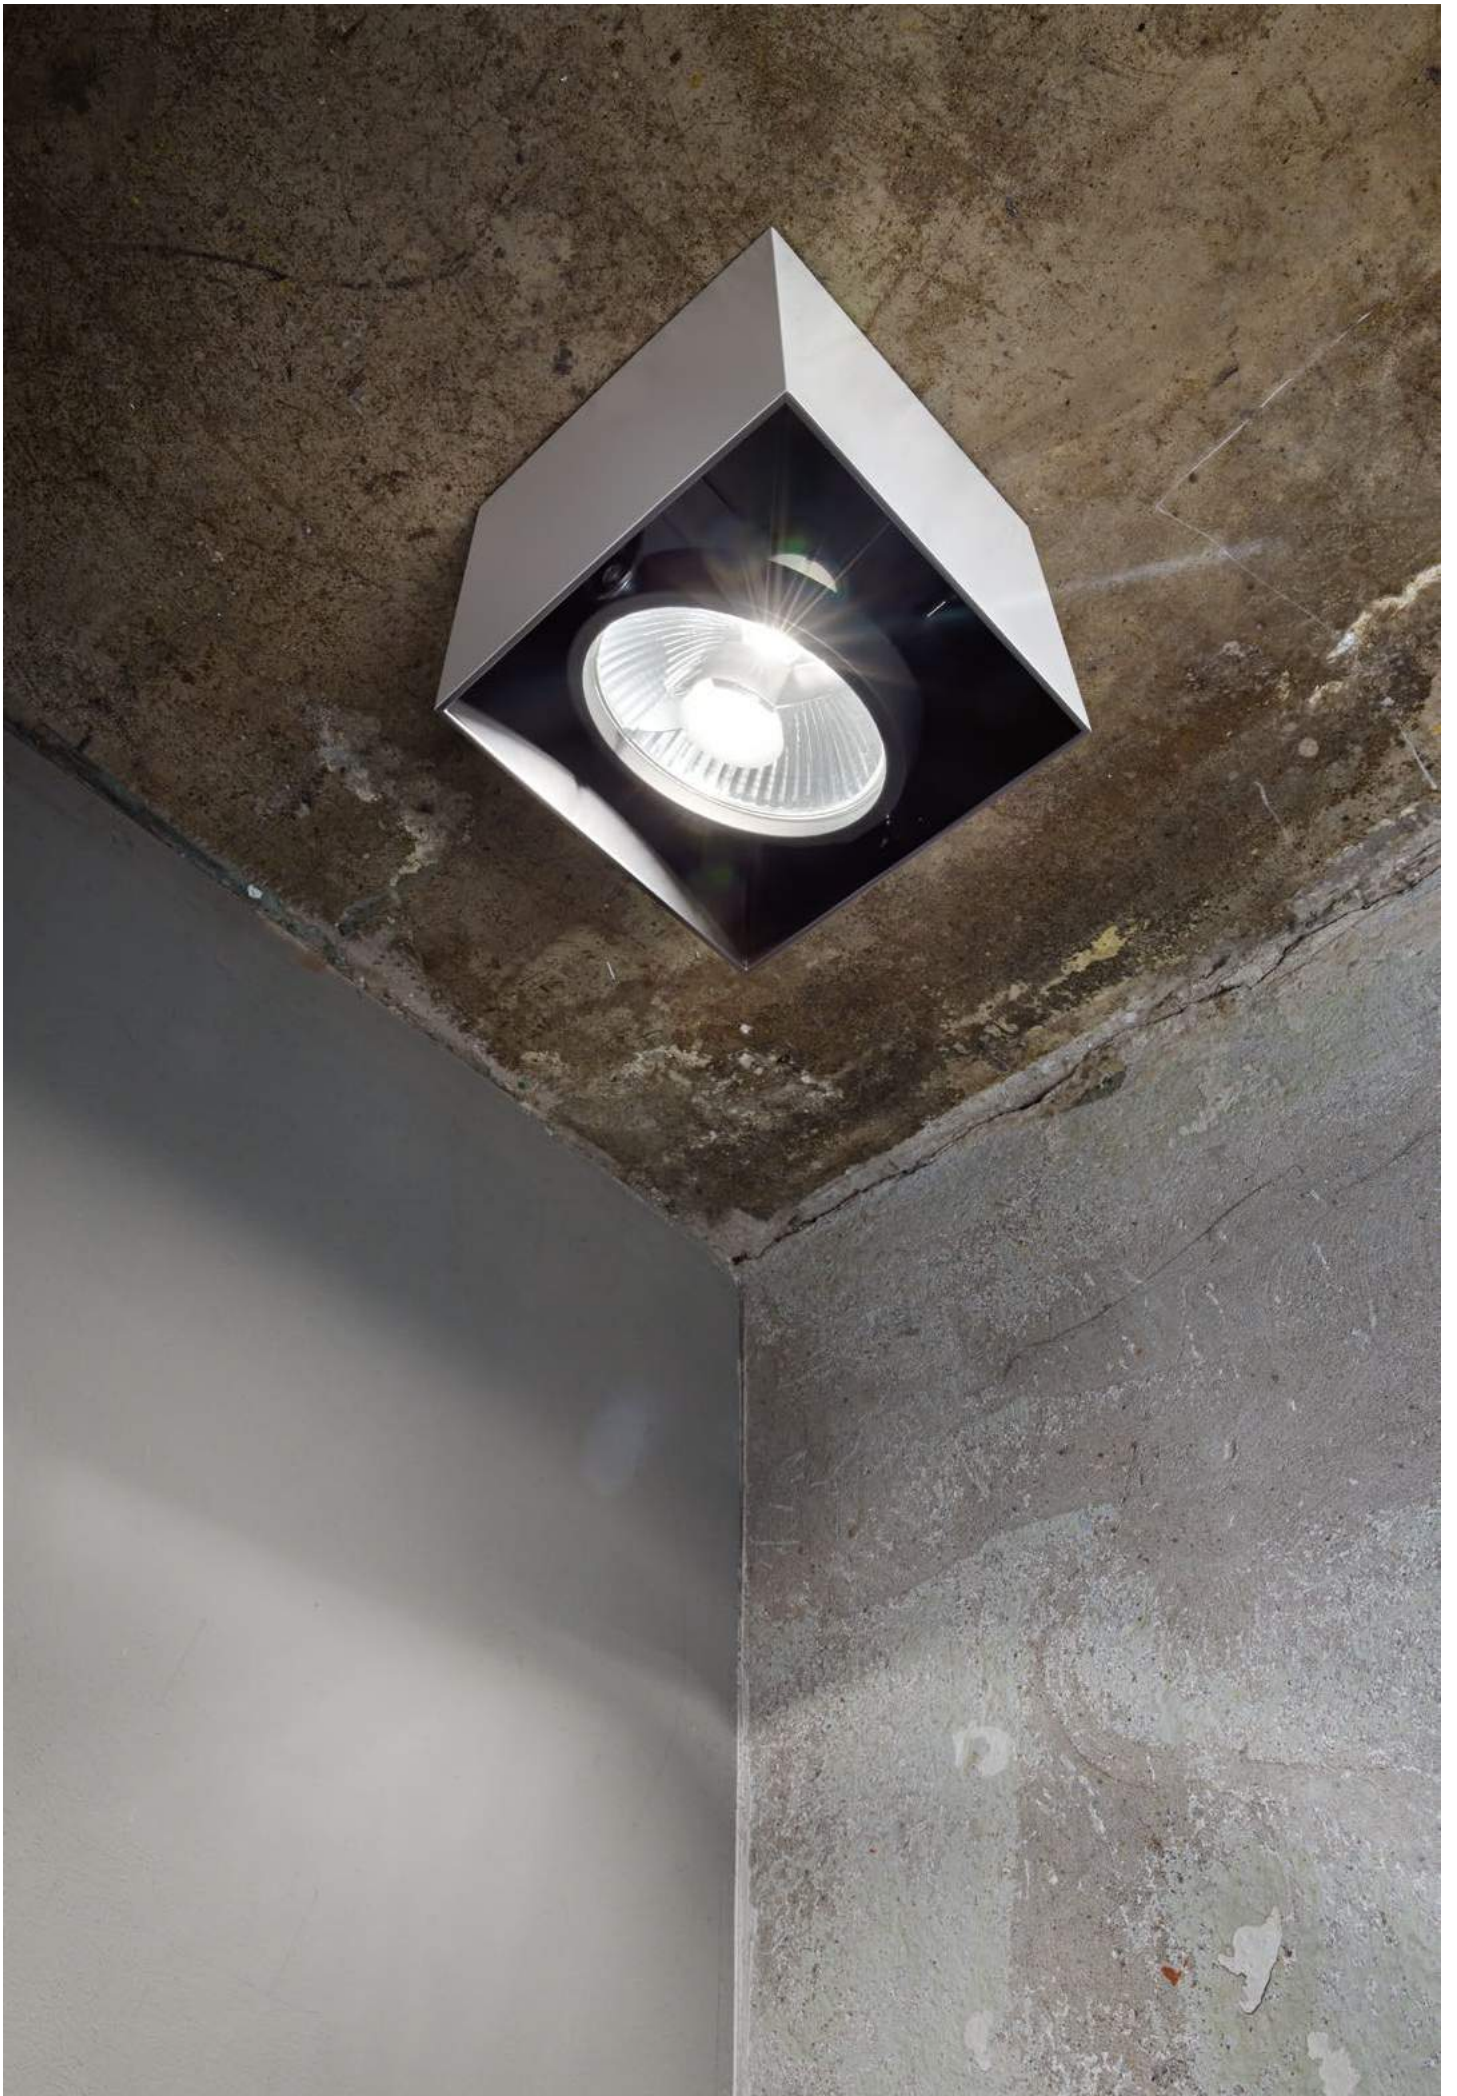

Halo

Powder coated aluminum base and body.
Plastic diffuser in opal color. Integrated
LED light emission.

LED LED source 3000/4000 K, 35.000 h life.

LED 34W / 4300/5000 Lm

LED 21,5W / 2800/3200 Lm

LED 17,2W / 2200/2500 Lm