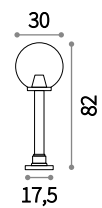

♀ □ IP44
E27 max 1 x 60W

187549 ■ White
187556 ■ Clear