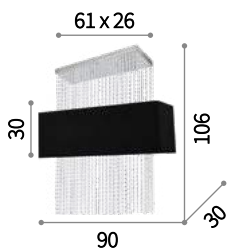

⊕ ⊖ IP20

E27 max 5 x 60W

099101 SP5 Bianco
101163 SP5 Nero