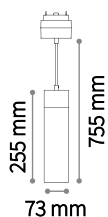

Weight 1,08 Kg

LED COB HIGH QUALITY* UGR <19

Power	Beam	Flux	CCT	Finish		Code	Cables Length
20 W	30°	2400 Lm	3000 K	Black	■	222998	500 mm
		2500 Lm	4000 K	Black	■	223070	

OPTIONAL Not included