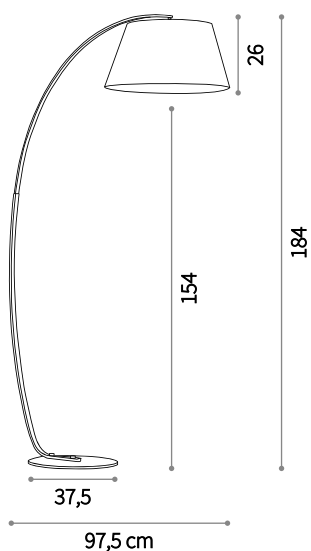

Pagoda

Metal frame and base finished with satin enamel. Shade coated with fabric with the possibility to regulate the incline.

Lamp with integrated switch.

IP20

E27 max 1 x 60W

062273 PT1 Argento
051741 PT1 Bianco
051765 PT1 Nero