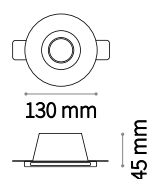

① 130 mm

GU10 Not included

Power	Finish	Code
max 35W	White	150130