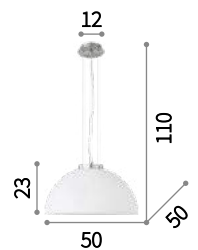

⊕ ⊕ IP20

E27 max 1x100W

027906 SP1