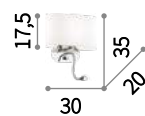

 LED source 3000 K in model AP2, 15.000 h life.

 Lamp with integrated switch in models: AP2, TL1 and PT1.

E14 max 4 x 40W
074962 SP4 Bianco

E14 max 1 x 40W +
LED 1W / 45 Lm
074900 AP2 Bianco
074917 AP2 Marrone