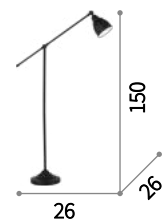

⊕ ⊖ IP20

E27 max 1 x 60W
003528 PT1 Nero
015286 PT1 Nickel