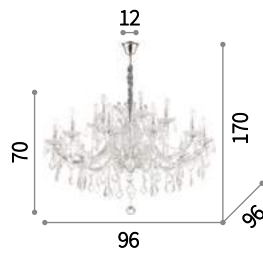

⊕ ⊖ IP20

E14 max 18 x 40W

167268 SP18 Cromo
167411 SP18 Oro