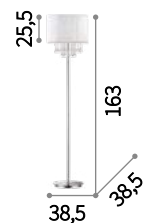

⊕ ⊖ IP20

E27 max 1 x 60W
068275 PT1 Bianco