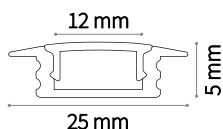

Slot Recessed

PROFILE 12 mm Mounting kit included

Lenght	Weight	Finish		Code
1000 mm	0,15 Kg	White		124155
2000 mm	0,35 Kg	White		203102
3000 mm	0,54 Kg	White		204611