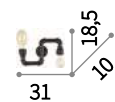

⊕ ⊖ IP20

E27 max 2 x 42W

136691 AP2 Nero