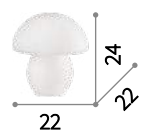

○ □ IP20
E27 max 1 x 60W
142647 TL1 Small