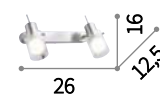

IP20
E14 max 2 x 40W
031088 AP2