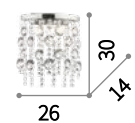

Cut crystal pendants. Steel cables adjustable in length with automatic device.

 Bulbs ALO G9 28W 2700 K included.

 IP20 
 G9 max 10 x 40W
 044767 SP10

 IP20 
 G9 max 8 x 40W
 044774 SP8

 IP20 
 G9 max 4 x 40W
 062211 SP4