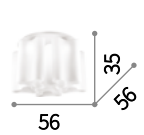

⊕ ⊖ IP20

E27 max 6 x 60W
125503 PL6 Bianco
172828 PL6 Fumè