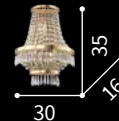

G9 max 3 x 40W

137698 AP3 Cromo
137704 AP3 Oro