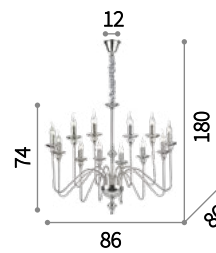

⊕ ⊖ IP20

E14 max 12 x 40W
073132 SP12