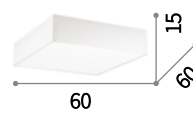

⊕ IP20

E27 max 4 x 60W
152912 PL4 D60