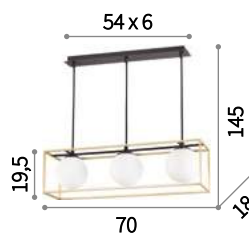

E14 max 3 x 40W
198125 SP3