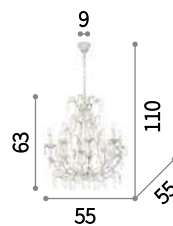

 IP20
 E14 max 2 x 40W
 121864 AP2

Cascina

Hand leaf-shaped frame and decorative elements. Hand painted with white or gold varnish.

⊕ ⊖ IP20

E14 max 10 x 40W
100302 SP10

⊕ ⊖ IP20

E14 max 8 x 40W
100289 SP8

⊕ ⊖ IP20