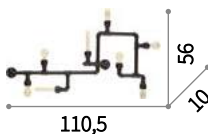

⊕ ⊖ IP20

E27 max 8 x 42W

136714 PL8 Nero
175331 PL8 Vintage