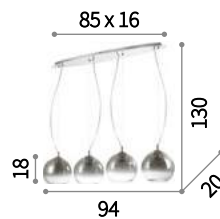

IP20
E27 max 4 x 60W
149561 SP4