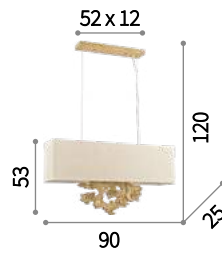

⊕ ⊖ IP20
E14 max 5 x 40W
104294 SP5

⊕ ⊖ IP20
E14 max 2 x 40W
075211 AP2

⊕ ⊖ IP20
E14 max 1 x 40W
094021 TL1