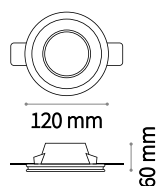

① 120 mm

GU10 Not included

Power	Finish	Code
max 50W	White	139012