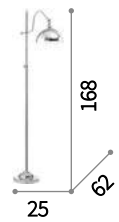

○ □ IP20
E27 max 1 x 60W

129242 PT1 Brunito
131719 PT1 Cromo