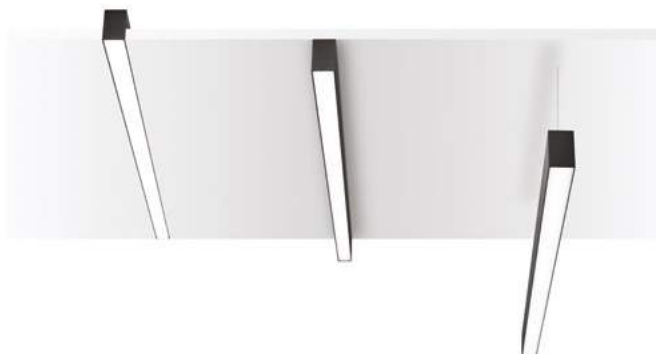

Fluo

Linear system of lamps with extruded aluminum body with a 50 mm wide and 80 mm high section, modules available in two lengths: 1200 mm and 1800 mm, which can be assembled according to the desired arrangement, possibility of assembling three different source modules: the WIDE diffusing module, the BI-EMISSION module with light component for indirect lighting and the ACCENT module with UGR control lower than 19, integrated LEDs, color temperature options of 3000K or 4000K, starting binning ≤ 3 -Step MacAdam, minimum 80% of luminous flux remaining after 30000 h duration, IP20 protection, insulation class I. The system is available in anodized aluminum, white and black colors and it is possible to install it in different ways: ceiling-mounted or flush-mounted in plasterboard ceilings. Driver included, integrated in the lighting fitting, available in both DALI and 1-10V dimmable versions. System suitable for locations where professional lighting with minimal design is required, such as OFFICES and SHOPS.

Source	LED COB / SMD
Power	26W / 36+18W
Driver included	On/Off
Drivers available	1-10V / DALI
Lumen	2200 / 4000+2800 Lm
MacAdam	3SDC
Beam	Accent / Wide / Bi-Emission
CCT	3000 K / 4000 K
CRI	≥ 83
UGR	<19 (Accent)
LED life	30.000 h
Insulation class	I
IP	20
Material	Aluminum
Warranty	5 years

Recessed

Ceiling

Pendant