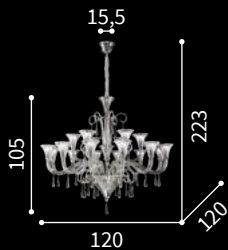

087368

IP20

E14 max 18 x 40W

142227 SP18Trasparente