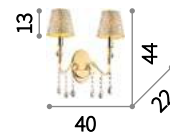

⊕ ⊖ IP20

E14 max 2 x 40W

088136 AP2 Argento
088143 AP2 Oro