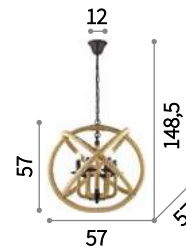

⊕ ⊖ IP20
E14 max 8 x 40W
129709 SP8

⊕ ⊖ IP20
E14 max 6 x 40W
129693 SP6

⊕ ⊖ IP20
E14 max 5 x 40W
129921 SP5

⊕ ⊖ IP20
E14 max 3 x 40W
136875 AP3

Corda

Metal frame and details with matt black finish. Partially covered with natural hemp rope.