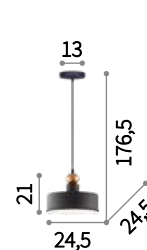

E27 max 1 x 42W

221489 Triade-2 SP1