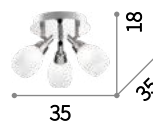

Soffio

Chrome metal frame. Adjustable reflective body. Varied white and acid-etched blown glass diffuser.

Bulbs ALO G9 28W 2700 K included.

G9 max 4 x 40W
075082 PL4

G9 max 3 x 40W
075075 AP3

G9 max 2 x 40W
075051 AP2

G9 max 1 x 40W
075044 AP1