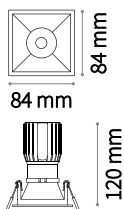

Game Square

75 mm
Weight 0,27 Kg

LED COB AND DRIVER HIGH QUALITY* Driver ON/OFF included

Power	Beam	Flux	CCT	Finish	Code
12 W	36°	850 Lm	3000 K	Silver +	192369
				White +	192376
				Black +	192352