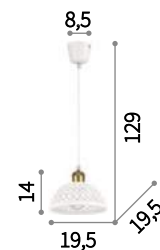

206790 SP4

Lugano

Matt varnished metal ceiling cup. Power cable coated with fabric with antique brass metal bulb socket cover. Ceramic diffuser.

⊖ ⊕ IP20

E27 max 3 x 60W
206875 SP3

⊖ ⊕ IP20

E27 max 1 x 60W
206806 SP1 D23