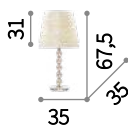

⊕ ⊖ IP20

E27 max 1x60W

077758 TL1 Big