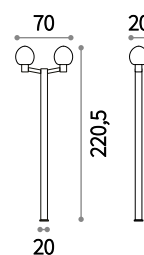

E27 max 2 x 60W

- 147208 ■ Anthracite
- 147215 ■ White
- 147222 ■ Grey
- 136103 ■ Black