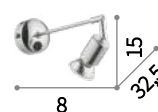

Strale

Metal frame with flexible arm available with chrome or nickel finish. Freely adjustable diffuser. Switch button on the base.

Bulbs ALO GU10 28W 2700 K included.

Lamp with integrated switch.

GU10 max 1 x 50W
013206 AP1 Cromo
013183 AP1 Nickel

013206

013183

Flex

Metal frame with flexible arm available with chrome or nickel finish. Freely adjustable diffuser. Switch button on the base.

Bulbs ALO GU10 28W 2700 K included.

Lamp with integrated switch.