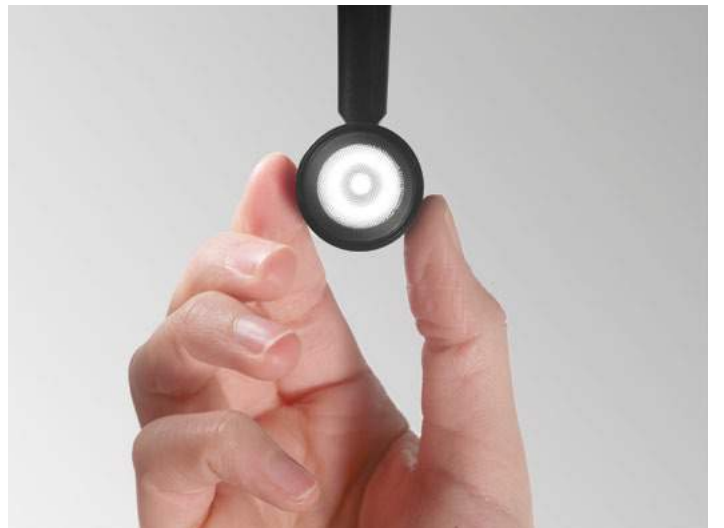

Oxy Accent and Wide

Weight 0,16 Kg

LED COB HIGH QUALITY*

Power	Beam	Flux	CCT	Finish	Code
8 W	32°	730 Lm	2700 K	Black	■ 224084

Weight 0,22 Kg

LED COB HIGH QUALITY*

Power	Beam	Flux	CCT	Finish	Code
15 W	32°	1200 Lm	2700 K	Black	■ 224091

Weight 0,31 Kg

LED SMD HIGH QUALITY*

Power	Beam	Flux	CCT	Finish	Code
13 W	115°	900 Lm	3000 K	Black	■ 224053

Weight 0,62 Kg

LED SMD HIGH QUALITY*

Power	Beam	Flux	CCT	Finish	Code
26 W	115°	1800 Lm	3000 K	Black	■ 224060

m	lx	ø m
1	3640	0,49
2	910	0,99
3	404	1,48
4	227	1,98
5	145	2,47

CRI≥90 15W 32° 1200 Lm 2700 K

m	lx	ø m
1	165	2,99
2	41	5,99
3	18	8,98
4	10	11,98
5	6	14,97

CRI≥90 26W 115° 1800 Lm 3000 K

*For further information please contact the technical office.