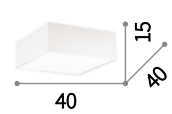

⊕ IP20

E27 max 4 x 52W
152875 PL4 D40