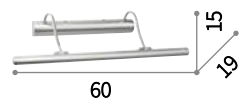

G9 max 4 x 40W

017310 AP4 Brunito
017303 AP4 Cromo
017297 AP4 Nickel