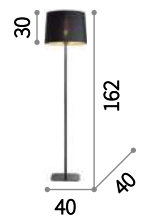

⊕ ⊖ IP20
E27 max 1 x 60W
161716 PT1