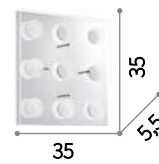

 IP20
 E27 max 3 x 60W
 087580 PL3

 IP20
 E27 max 2 x 60W
 087573 PL2

Ikes

Chrome metal base and details.
Transparent glass sheet diffuser with
sandblasted round elements. Integrated
LED sources.

LED LED source 3000 K, 20.000 h life.