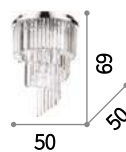

IP20

E14 max 12 x 40W

168937 PL12 Cromo
213507 PL12 Oro