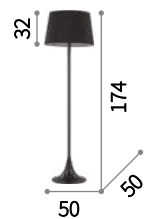

♀ □ IP20
E27 max 1x100W

110233 PT1 Bianco
110240 PT1 Nero
110257 PT1 Ottone