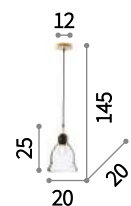

⊕ ⊖ IP20

E27 max 1 x 60W

122564 SP1