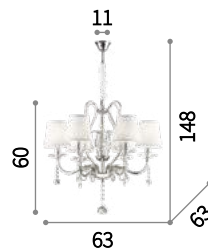

IP20

E14 max 6 x 40W
032597 SP6

IP20

E14 max 2 x 40W
032573 AP2