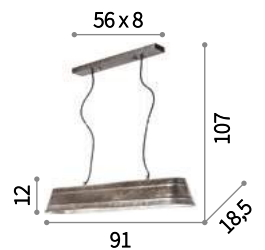

Cesto

Hand-shaped metal frame and diffuser with unrefined finish. Power cable coated with fabric.

⊕ ⊞ IP20

E27 max 1x60W

162416 SP1

Saloon

Metal ceiling cup with bronze finish. Power cable coated with fabric. Hand-finished and antiqued metal shade with nickel finish.