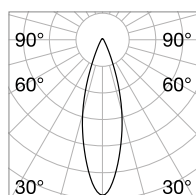

m	lx	øm
1	3451	0,51
2	862	1,02
3	383	1,53
4	215	2,04
5	138	2,55

CRI≥80 15W 30° 1700 Lm 3000 K

*For further information please contact the technical office.