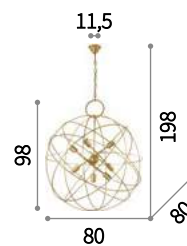

⊕ ⊖ IP20

E27 max 7 x 60W

156033 SP7