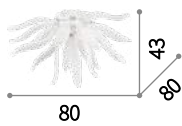

111940

Leaves

Metal frame. Hand-shaped blown glass decorative elements. Suspension lamps provided with steel cables adjustable in length. Available with chrome frame and smoky grey glass leaves or with white frame and white glass leaves.

Bulbs ALO G9 28W 2700 K included.

IP20
G9 max 12 x 40W

112268 SP12 Bianco
112251 SP12 Fumè

IP20
G9 max 8 x 40W

111957 SP8 Bianco
111940 SP8 Fumè

IP20
G9 max 6 x 40W

112299 PL6 Bianco