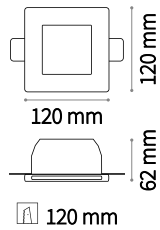

120 mm

GU10 Not included

Power	Finish	Code
max 35W	White	150116