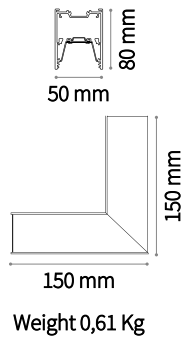

BLINDED CORNER Not included/Optional

Finish	Code
Aluminu.	191478
White	191485
Black	191492