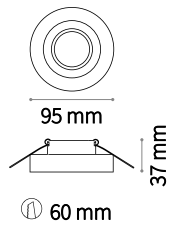

Blues

IP20 ALUMINUM

GU10 Not included

Power	Finish	Code
max 50W	White	113999
	Smoky Grey	113982
	Clear	083254