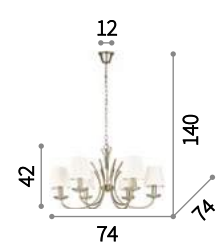

IP20
E14 max 6 x 40W
168821 SP6