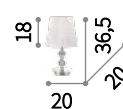

⊕ ⊖ IP20

E27 max 1 x 60W
073439 TL1 Small