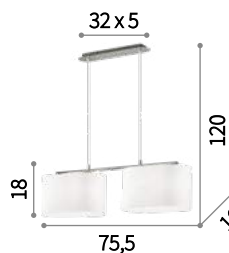

E14 max 4 x 40W
074962 SP4 Bianco

E14 max 1 x 40W +
LED 1W / 45 Lm
074900 AP2 Bianco
074917 AP2 Marrone

G9 max 1 x 40W
075013 TL1 Bianco