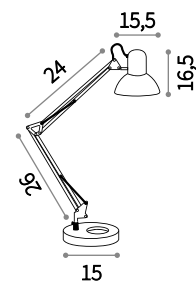

♀ □ IP20

E27 max 2 x 60W

061115 PT2 Argento

061122 PT2 Cromo

061139 PT2 Nero

Kelly

Metal technical lamp with white or matt black finish. Jointed and spring balanced arm. Adjustable diffuser.

ON
OFF Lamp with integrated switch.