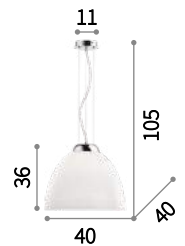

⊕ ⊖ IP20

E27 max 1 x 60W

077703 SP1 Big Bianco
 101095 SP1 Big Fumè

⊕ ⊖ IP20

E27 max 1 x 60W

077697 SP1 Small Bianco
 101101 SP1 Small Fumè

Tolomeo

Hand decorated and coated blown glass diffuser. Steel cables adjustable in length with automatic devices.