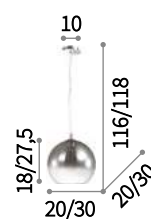

IP20
E27 max 1 x 60W
149585 SP1 D20
149592 SP1 D30