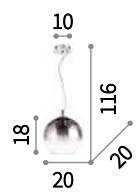

E27 max 1 x 60W

149585 SP1D20CromoSfum.