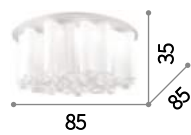

⊕ ⊖ IP20

E27 max 15 x 60W
125565 PL15 Bianco