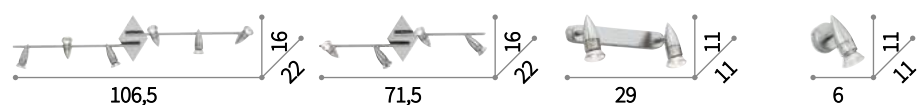

Alfa

Metal structure with chrome, antique brass, satin white or satin nickel finish. Reflecting body is adjustable by rotation of the stem and inclination of the turning point.

Bulbs ALO GU10 28W 2700 K included.

089560

009377

099057

IP20
GU10 max 6 x 50W

122748 PL6 Bianco
119908 PL6 Brunito
089591 PL6 Cromo
006338 PL6 Nickel

IP20
GU10 max 4 x 50W

122731 PL4 Bianco
119830 PL4 Brunito
089584 PL4 Cromo
006321 PL4 Nickel

IP20
GU10 max 2 x 50W

122717 AP2 Bianco
119816 AP2 Brunito
089577 AP2 Cromo
009483 AP2 Nickel

IP20
GU10 max 1 x 50W

099057 AP1 Bianco
119786 AP1 Brunito
089560 AP1 Cromo
009377 AP1 Nickel