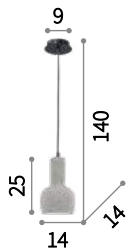

IP20

E27 max 1 x 15W

110431 Oil-3 SP1 Cemento