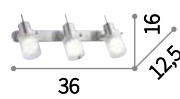

IP20
E14 max 3 x 40W
031095 AP3