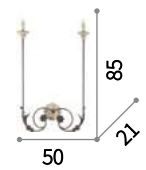

IP20
E14 max 2 x 40W
166421 AP2