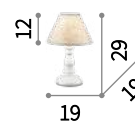

 Lamp with integrated switch in models: TL1 and PT1.

  IP20
E14 max 6 x 40W
003399 SP6

  IP20
E14 max 3 x 40W
025032 SP3

  IP20
E14 max 1 x 40W
003283 TL1

  IP20
E27 max 1 x 60W
022987 PT1

Haunt

Matt white varnished metal ceiling cup.
Power cable coated with fabric. Wicker
basket diffuser natural or white varnished.