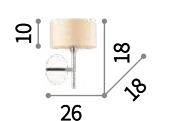

IP20

IP20

IP20

IP20

IP20

IP20

E27 max 5 x 60W

E27 max 4 x 60W

E27 max 5 x 60W

E27 max 4 x 60W

G9 max 1 x 40W

G9 max 1 x 40W

103242 SP5 Bianco
105628 SP5 Nero
087719 SP5 Wood

122236 SP4 Bianco
122243 SP4 Nero
087702 SP4 Wood

122205 PL5 Bianco
122212 PL5 Nero
090863 PL5 Wood

103266 PL4 Bianco
103273 PL4 Nero
090900 PL4 Wood

143156 AP1 Bianco
087665 AP1 Wood

143187 TL1 Bianco
087672 TL1 Wood