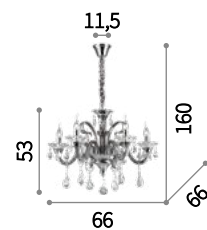

⊕ ⊖ IP20
E14 max 6 x 40W
081540 SP6 Avorio
081502 SP6 Grigio
114194 SP6 Trasparente