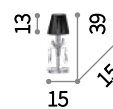

IP20

E14 max 1 x 40W
023182 TL1