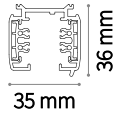

Weight 2,61 Kg

TRACK 3000 mm

Finish	Code
White	187990
Black	188003