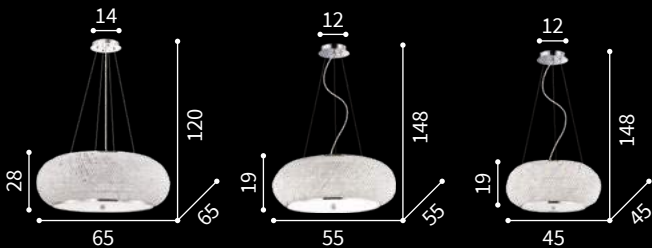

⊕ ⊖ IP20

E14 max 14 x 40W

164977 SP14 Cromo
164984 SP14 Oro

⊕ ⊖ IP20

E14 max 10 x 40W

082196 SP10 Cromo
082257 SP10 Oro

⊕ ⊖ IP20

E14 max 6 x 40W

082158 SP6 Cromo
082172 SP6 Oro

⊕ ⊖ IP20

E14 max 14 x 40W

164991 PL14 Cromo
165004 PL14 Oro

⊕ ⊖ IP20

E14 max 10 x 40W

100746 PL10 Cromo
100791 PL10 Oro

⊕ ⊖ IP20

E14 max 6 x 40W

100784 PL6 Cromo
100807 PL6 Oro