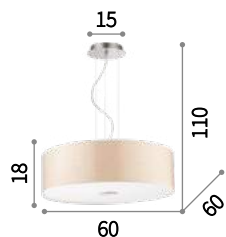

IP20

IP20

IP20

IP20

IP20

IP20

E27 max 5 x 60W

E27 max 4 x 60W

E27 max 5 x 60W

E27 max 4 x 60W

G9 max 1 x 40W

G9 max 1 x 40W

103242 SP5 Bianco
105628 SP5 Nero
087719 SP5 Wood

122236 SP4 Bianco
122243 SP4 Nero
087702 SP4 Wood

122205 PL5 Bianco
122212 PL5 Nero
090863 PL5 Wood

103266 PL4 Bianco
103273 PL4 Nero
090900 PL4 Wood

143156 AP1 Bianco
087665 AP1 Wood

143187 TL1 Bianco
087672 TL1 Wood