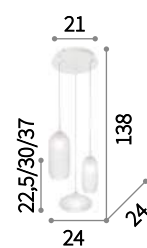

G9 max 3 x 40W

172996 SP3 Bianco
173009 SP3 Nero