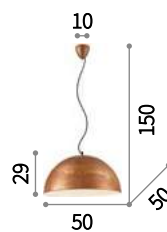

125824 SP1 Cromo

125831 SP1 Nero

134871 SP1 Rame

Folk

Metal ceiling cup and diffuser decorated with an oxidized effect. Corrugated white enameled internal parable. Power cable coated with black fabric.

 IP20
 E27 max 3 x 60W
 174235 SP3