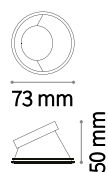

Weight 0,02 Kg

ASYMMETRIC - 30°

Finish		Code
White		211848
Chrome		221663
Black		211855
Gold		211862