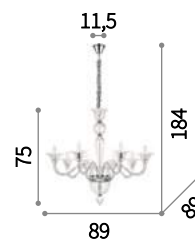

⊕ ⊖ IP20

E14 max 8 x 40W

199412 SP8 Ambra
199382 SP8 Trasparente

⊕ ⊖ IP20

E14 max 2 x 40W

199429 AP2 Ambra
199399 AP2 Trasparente