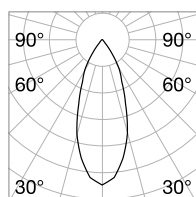

m	lx	øm
1	1545	0,69
2	386	1,38
3	171	2,07
4	96	2,77
5	61	3,46

CRI≥85 12W 36° 850 Lm 3000K

*For further information please contact the technical office.