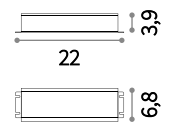

Driver
Not included
Required
226200 100 W
226217 185 W