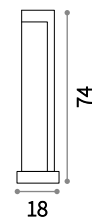

♀ □ IP55
LED 7W / 450 Lm
187327 ■ Granite