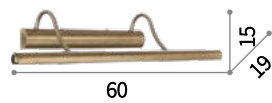

G9 max 4 x 40W

017310 AP4 Brunito
017303 AP4 Cromo
017297 AP4 Nickel