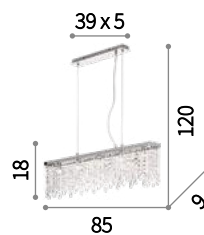

IP20

G9 max 5 x 40W
098722 SP5