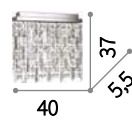

IP20
G9 max 4 x 40W
200019 PL4 Cromo
200088 PL4 Ottone