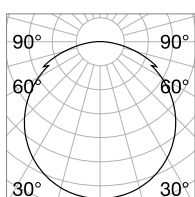

m	lx	ø m
1	165	2,99
2	41	5,99
3	18	8,98
4	10	11,98
5	6	14,97

CRI≥90 26W 115° 1800 Lm 3000 K

*For further information please contact the technical office.