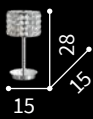

G9 max 1 x 40W
114620 TL1