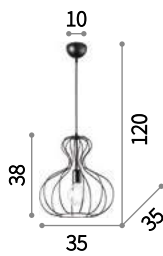

⊕ ⊖ IP20

E27 max 1 x 60W
205298 SP1 D38

⊕ ⊖ IP20

E27 max 1 x 60W
205281 SP1 D23

Ampolla

Metal ceiling rose, bulb socket and decorative structure with different finishes. Power cable adjustable in length.

⊕ ⊖ IP20