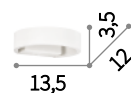

IP20

LED 5W / 390 Lm

115177 AP1 Round Bianco