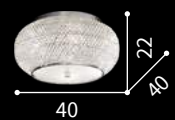

⊕ ⊖ IP20

E14 max 14 x 40W

164977 SP14 Cromo
164984 SP14 Oro

⊕ ⊖ IP20

E14 max 10 x 40W

082196 SP10 Cromo
082257 SP10 Oro

⊕ ⊖ IP20

E14 max 6 x 40W

082158 SP6 Cromo
082172 SP6 Oro

⊕ ⊖ IP20

E14 max 14 x 40W

164991 PL14 Cromo
165004 PL14 Oro

⊕ ⊖ IP20

E14 max 10 x 40W

100746 PL10 Cromo
100791 PL10 Oro

⊕ ⊖ IP20

E14 max 6 x 40W

100784 PL6 Cromo
100807 PL6 Oro