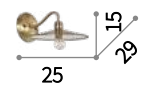

Cantina

Metal frame, diffuser and bulb socket cover, available with different finishes. Electrical cable covered with stranded fabric.

⊕ □ IP20

E27 max 1 x 60W

112701 SP1 Brunito
112732 SP1 Rame

⊕ ⊕ IP20

E14 max 1 x 40W