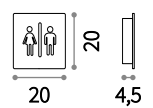

IP20

LED 8W / 640 Lm

122571 ■ White