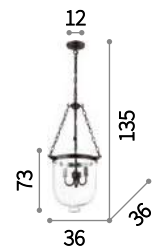

IP20
E14 max 3 x 40W
134215 SP3 Big