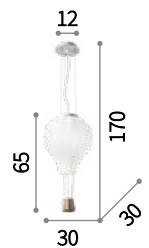

⊕ ⊖ IP20

E14 max 8 x 40W
 159010 PL8 Color

⊕ ⊖ ⚠ IP20

E14 max 3 x 40W
 186900 AP3 Color

Dream Big

Matt varnished metal ceiling cup. Power cable coated with fabric. White acid-etched glass diffuser. Rope basket.