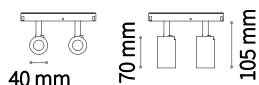

LED COB HIGH QUALITY*

Power	Beam	Flux	CCT	Finish	Code
15 W	36°	1100 Lm	3000 K	Black	224145

90° 355° Weight 0,31 Kg