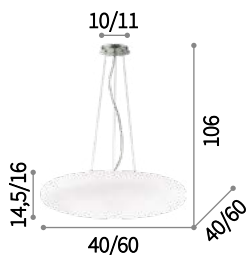

Smarties Bianco

Metal frame. White acid-etched blown glass diffuser. Suspension models provided with steel cables adjustable in length with automatic devices.

Bulbs ALO G9 28W 2700 K included in models: AP1 and TL1.

Lamp with integrated switch in TL1 model.