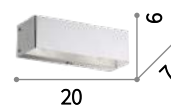

G9 max 2 x 40W

095288 AP2 Bianco
169125 AP2 Corten
007397 AP2 Cromo