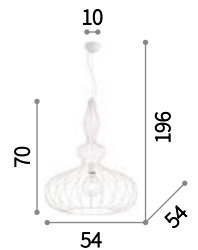

⊕ ⊖ IP20

E27 max 1x8W

220604 SP1 Bianco
220611 SP1 Rame