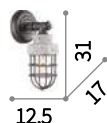

Tnt

Frame composed of metal hydraulic fittings with cast iron finish. Concrete body. Metal cage diffuser.

⊕ ⊖ IP20

E27 max 1 x 60W

168159 SP1

⊕ ⊖ IP20

E27 max 1 x 60W

168180 AP1