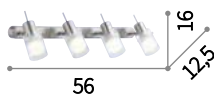

IP20
E14 max 4 x 40W
031101 PL4