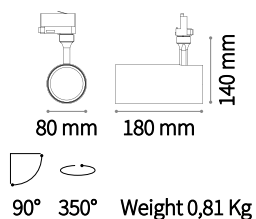

Smile 30W

LED COB AND DRIVER HIGH QUALITY* Driver ON/OFF included

CRI ≥82

Power	Beam	Flux	CCT	Finish	Code
30 W	20°	2760 Lm	3000 K	White	189697
				Black	189703
	36°	2760 Lm	3000 K	White	189871
				Black	189888
		2850 Lm	4000 K	White	189734
				Black	189741
	45°	2760 Lm	3000 K	White	190051
				Black	190068
		2850 Lm	4000 K	White	190075
				Black	190082

CRI ≥92

Power	Beam	Flux	CCT	Finish	Code
30 W	20°	2560 Lm	3000 K	White	189710
				Black	189727
	36°	2220 Lm	3000 K	White	189918
				Black	189925
	45°	2210 Lm	3000 K	White	190099
				Black	190105

OPTIONAL Not included

Filter	Finish	Code
	Honeycomb	190181

Filter	Finish	Code
	Elliptical	190259

Ring	Finish	Code
	White	189529