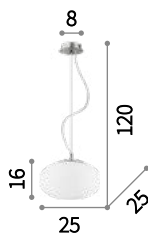

G9 max 1x40W
086729 SP1 D25