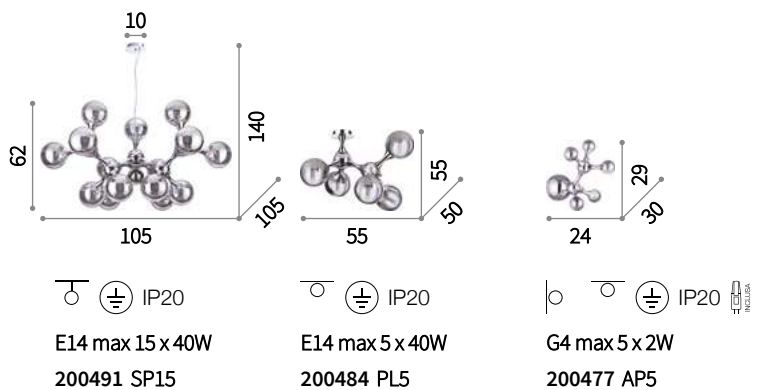

Nodi Cromo

Metal frame with chrome finish. Blown transparent glass diffuser with chrome effect. Steel cables adjustable in length.

LED Bulbs LED G4 2W 3000 K included in model AP5. Cod. 222257