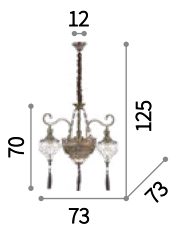

IP20
E27 max 5 x 60W
115993 SP5