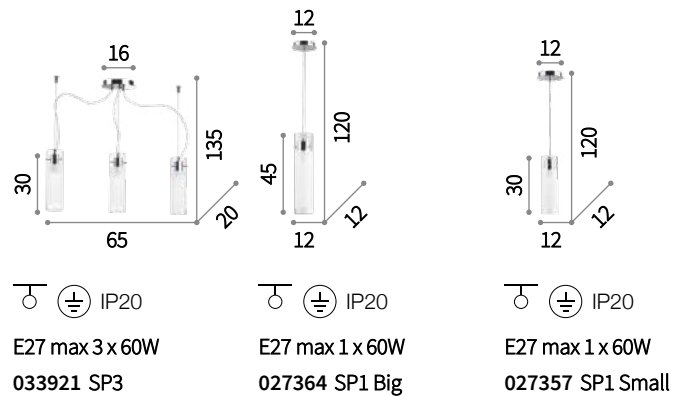

Sugar

Chrome metal frame. Hand-crafted blown clear glass diffuser, with grit decoration inside.

 IP20
 E27 max 5 x 60W
 090764 SP5

 IP20
 E27 max 3 x 60W
 008776 SP3

016863

Audi-10

Chrome metal frame. Clear or smoky grey blown glass diffuser. Steel wires adjustable in length with automatic blocking mechanisms.