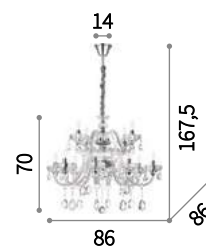

⊖ ⊕ IP20

E14 max 12 x 40W
207483 SP12

⊖ ⊕ IP20

E14 max 2 x 40W
207476 AP2

Camelia

Blown and hand finished glass chandelier. chrome metal frame. Clear arms. Candle cups and main cup are available with white finishes. Cut crystal pendants. Steel wires adjustable in length with automatic blocking mechanisms.