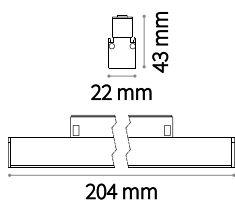

Oxy Accent and Wide

Weight 0,16 Kg

LED COB HIGH QUALITY*

Power	Beam	Flux	CCT	Finish	Code
8 W	32°	730 Lm	2700 K	Black	■ 224084