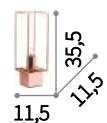

⊕ ⊖ IP20

E27 max 1x60W

137131 TL1