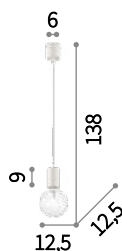

Hugo

Metal ceiling cup and frame, both with white or black matt varnish finish. Power cable coated with fabric.

E27 max 1 x 60W

139678 SP1 Bianco
139685 SP1 Nero

139678

139685