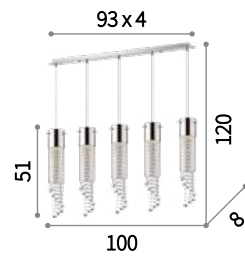

IP20
 G9 max 1 x 40W
 053028 TL1

Gocce

Chrome metal frame. Tubular Pyrex glass diffuser. Octagonal decorative elements and cut crystal drops. Power cables adjustable in length.

Bulbs ALO GU10 28W 2700 K included.