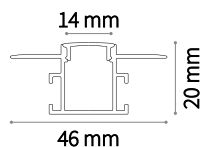

PROFILE 14 mm

Lenght	Weight	Finish		Code
2000 mm	0,65 Kg	White		223704
3000 mm	0,90 Kg	White		223711