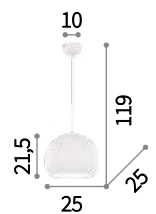

⊕ IP20

E27 max 1x60W

005218 SP1 Bianco
038261 SP1 Nickel