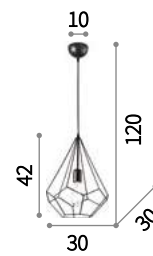

⊕ ⊖ IP20

E27 max 1 x 60W