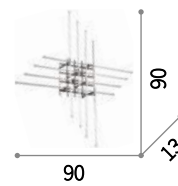

IP20
LED 38,4W / 2000 Lm
114767 PL480