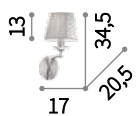

 Lamp with integrated switch in models: TL1 Big, TL1 Small and PT1.

 Lamp with dimmer in models: TL1 Big, TL1 Small and PT1.

  IP20

E14 max 3 x 40W
018010 SP3

  IP20

E14 max 1 x 40W
018027 AP1

  IP20 

E27 max 1 x 60W
014975 TL1 Big