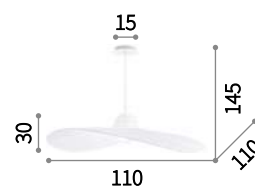

LED LED source 3000 K, 30.000 h life.

⊕ ⊖ IP20

LED 30W / 2400 Lm
 186825 SP6 Bianco
 179612 SP6 Nero

Madame

Matt varnished metal ceiling cup. Power cable coated with fabric. Metal frame diffuser covered with satin ribbon.