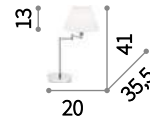

⊙ ⊕ IP20

E14 max 1 x 40W

126760 TL1 Cromo
140322 TL1 Ottone Satinato