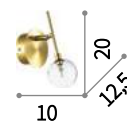

G4 max 1 x 2W
200330 AP1