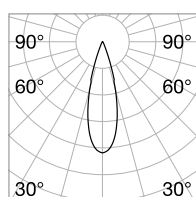

Weight 0,31 Kg

LED SMD HIGH QUALITY*

Power	Beam	Flux	CCT	Finish	Code
13 W	115°	900 Lm	3000 K	Black	■ 224053

Weight 0,62 Kg

LED SMD HIGH QUALITY*

Power	Beam	Flux	CCT	Finish	Code
26 W	115°	1800 Lm	3000 K	Black	■ 224060