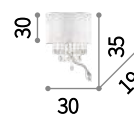

⊕ ⊖ IP20

E14 max 2 x 40W +
LED 1W / 45 Lm
122588 AP3 Argento
068268 AP3 Bianco