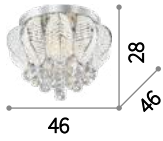

IP20
G9 max 6 x 40W
073606 PL6