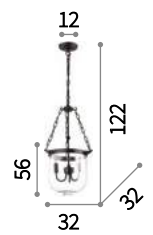

IP20
E14 max 3 x 40W
134208 SP3 Small