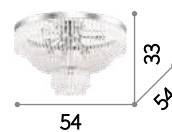

G9 max 10 x 40W
112848 PL10 Cromo