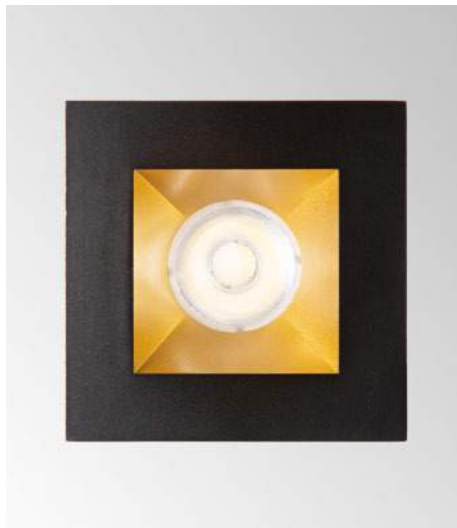

Weight 0,02 Kg

ASYMMETRIC - 30°

Finish		Code
White		211879
Chrome		221670
Black		211886
Gold		211893

⌀ 90 mm
Weight 0,05 Kg

FRAME Not included/Required

Finish		Code
White		208725
Chrome		221694
Black		208732
Gold		208749