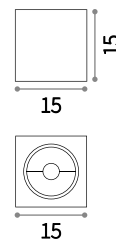

IP20 INCLUSA
GU10 max 1 x 50W

140896 Aluminum
140872 White

IP20 INCLUSA
GU10 max 1 x 28W

140865 Aluminum
140841 White

IP20 INCLUSA
GU10 max 1 x 50W

140957 Aluminum
140933 White

IP20 INCLUSA
GU10 max 1 x 28W

140926 Aluminum
140902 White