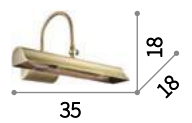

⊕ IP20

E14 max 2 x 28W

144917 AP2