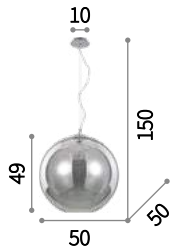

⊕ ⊖ IP20

E27 max 1 x 60W
052809 SP1 D30

⊕ ⊖ IP20

G9 max 1 x 40W
052793 SP1 D20

Nemo

Metal ceiling rose and central element with bulb sockets. Blown glass diffuser. Available with different finishes.

E27 max 1 x 60W