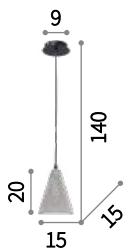

IP20

E27 max 1 x 15W

110424 Oil-2 SP1 Cemento