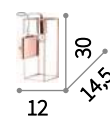

⊕ ⊖ IP20

E27 max 1x60W

137117 AP1