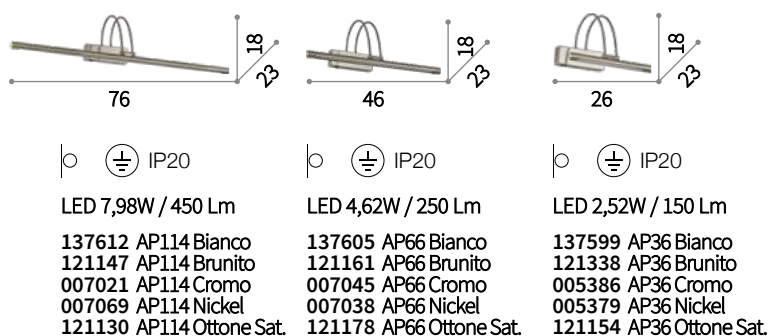

Metal frame available with white, antique brass, chrome, nickel or satin brass finish. Reclining LED diffuser. Switch button on the base.

LED LED source 3000 K, 20.000 h life.

ON OFF Lamp with integrated switch.