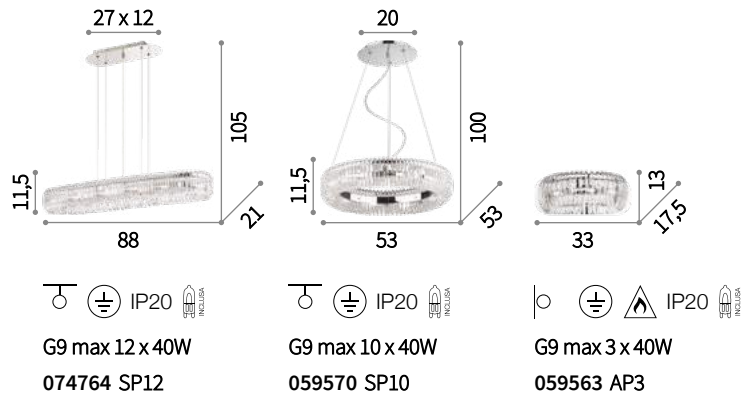

Quasar

Chrome metal frame. Hand shaped Pyrex cane glasses. Pendant lamps with steel cables adjustable in length with an automatic devices.

 Bulbs ALO G9 28W 2700 K included.

Neve

Metal frame. Decorative glass balls fixed to nylon strings. Available with chrome frame and clear glass spheres or with matt white frame and white and clear glass spheres.