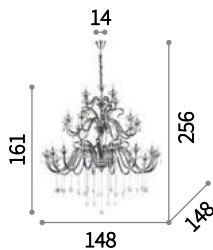

E14 max 6 x 40W
187440 SP6

⊕ ⊖ IP20

E14 max 2 x 40W
187433 AP2

081564

114170

Colossal

Chrome metal frame and details. Blown clear glass arms with smoky grey or ivory white inner side. Transparent glass and cut crystal pendants and decorative elements. Velvet chain cover.