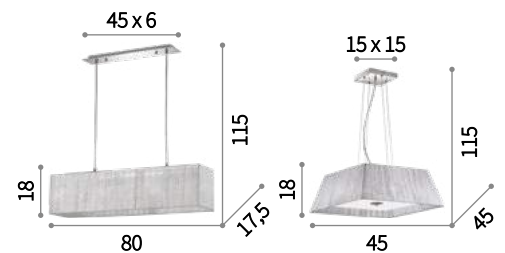

Chrome metal frame. Organza with metallic effects fabric shade. Suspension lamps with steel cables adjustable in length. The square version is equipped with acid-etched glass sheet at the bottom.

 IP20
 E14 max 6 x 40W
 035925 SP6