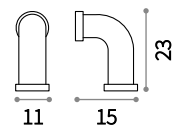

⊕ ⊖ IP44

GU10 max 1x35W

160597 Galvanize
160559 Black