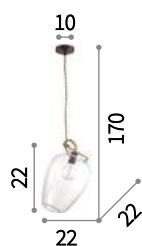

Potty

Matt black varnished metal frame. Power cable coated with rope. Clear blown glass vases diffusers.