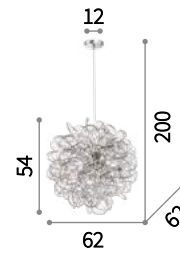

IP20
G9 max 12 x 40W
114361 SP12