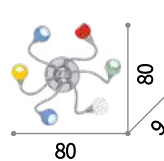

⊙ ⊖ ⊕ ⚡ IP20

E14 max 6 x 40W

006550 PL6 Color
028699 PL6 Trasparente