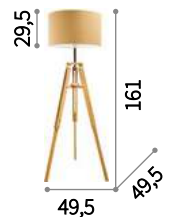

♀ □ IP20
E27 max 1x60W
146317 PT1

Klimt

Natural wood tripod. PVC foil shade covered with fabric, chrome metal support.

ON / **OFF** Lamp with integrated switch.

⊙ □ IP20
E27 max 1 x 60W
137841 TL1

⊙ □ IP20
E27 max 1 x 60W
137827 PT1