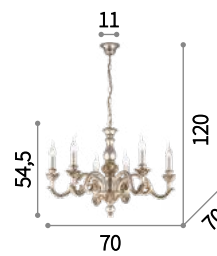

⊕ ⊖ IP20

E14 max 6 x 40W

075310 SP6 Argento
075327 SP6 Oro

⊕ ⊖ IP20

E14 max 2 x 40W

075242 AP2 Argento
075280 AP2 Oro