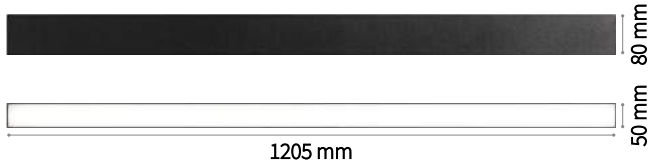

Fluo Wide 1200