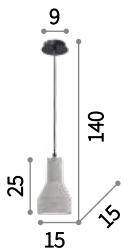

IP20

E27 max 1 x 15W

110417 Oil-1 SP1 Cemento
144320 Oil-1 SP1 Terracotta