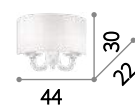

⊕ ⊖ IP20

E14 max 2 x 40W

208503 AP2 Argento
035864 AP2 Bianco