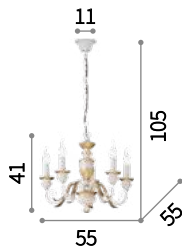

075242 AP2 Argento
075280 AP2 Oro

Firenze

Resin body with hand modelled metal arms. Hand decorated with gold-leaf and antiqued effect.

ON Lamp with integrated switch in models: TL1 and PT1.
OFF

⊕ ⊖ IP20
E14 max 8 x 40W
012872 SP8