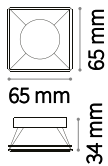

⌀ 80 mm
Weight 0,06 Kg

FRAME Not included/Required

Finish		Code
White		208695
Chrome		221687
Black		208701
Gold		208718

Dynamic Square

Weight 0,02 Kg

REFLECTOR Not included/Required

SYMMETRICAL

Finish		Code
White		211817
Chrome		221656
Black		211824
Gold		211831