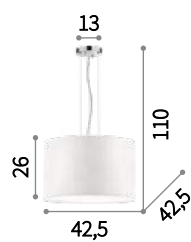

E27 max 3 x 60W
009681 SP3