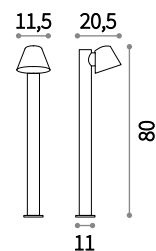

Gas

Powder coated die-cast aluminum body.
Tempered and sandblasted clear glass
diffuser.

⌀ Ⓧ IP43

GU10 max 1 x 28W

091525 ■ Anthracite
091518 ■ White
020228 ■ Black