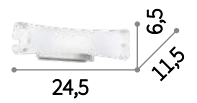

Pila

Metal frame with chrome finish. Frosted in the middle Pyrex glass diffuser.

IP20

R7s max 1 x 150W
027265 AP1

Lulù

Chrome metal base and side protections. Transparent glass diffuser, sandblasted in the middle.

Bulbs ALO R7s 70W 78 mm 2700 K included.