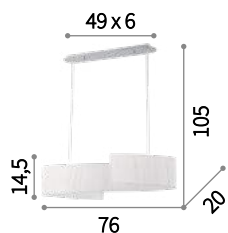

Nastrino

Chrome metal frame. Shades with enamelled white structure covered with white organza ribbon.

Bulbs ALO G9 28W 2700 K included.

⊕ IP20

G9 max 4 x 40W

088631 SP4

⊕ IP20

G9 max 1 x 40W

092577 AP1