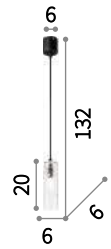

G9 max 1 x 15W
167107 Cognac-3 SP1