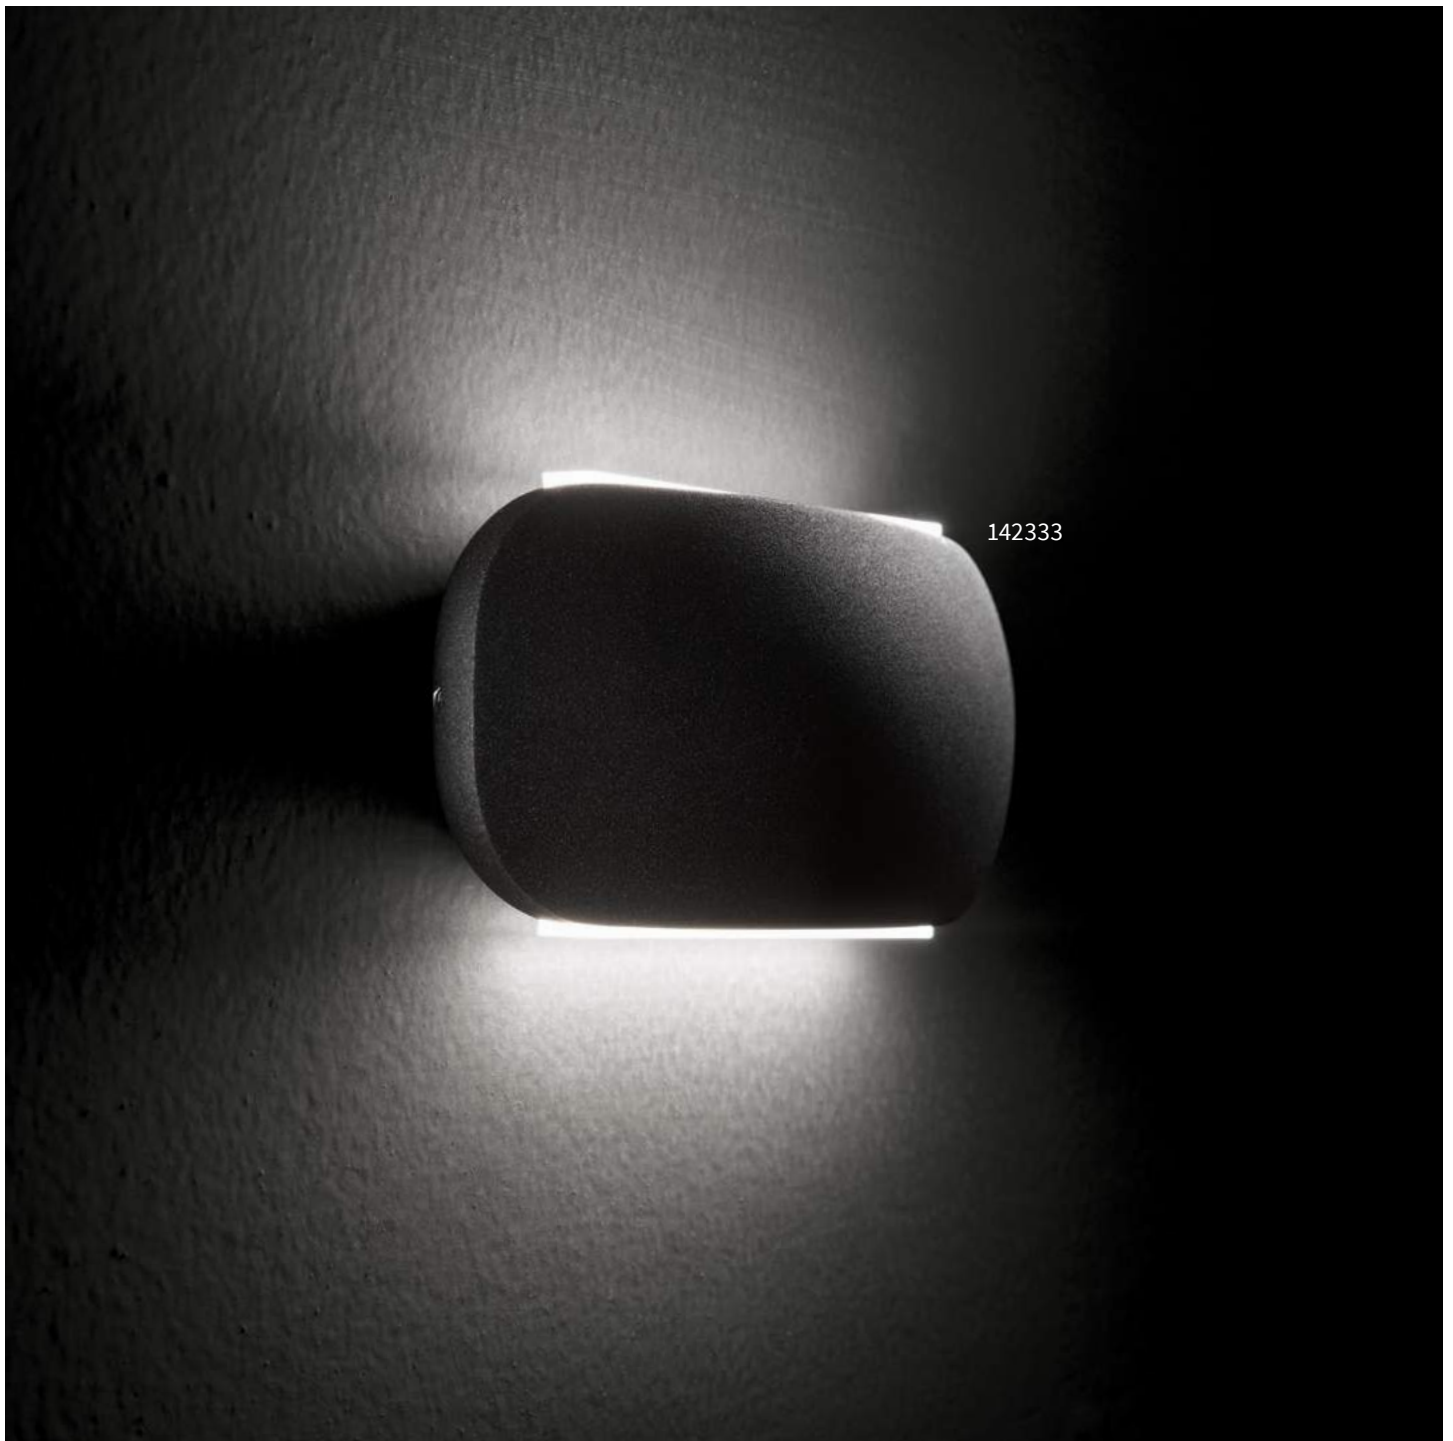

 IP20
 E27 max 4 x 60W
 116112 PL4

 IP20
 E27 max 3 x 60W
 018508 PL3

 IP20
 E27 max 2 x 60W
 010861 PL2

142333

Tea

Cast aluminum body with matt powder coating. Satin acrylic up-and-down double diffuser.

LED LED source 3000 K, 30.000 h life.