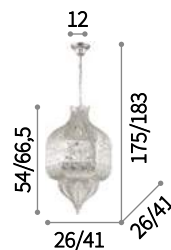

⊕ ⊖ IP20

E27 max 3 / 8 x 60W

141923 Nawa-1 SP3
141954 Nawa-1 SP8