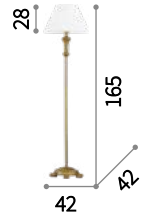

⊕ ⊖ IP20
E27 max 1 x 60W
020877 PT1