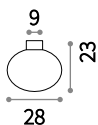

138893

Armony

Turned die-cast aluminum frame, finished with matt powder coating. Plastic diffuser with matt white finish.

E27 max 1 x 60W

- 149486 ■ Anthracite
- 148922 ■ White
- 149509 ■ Grey
- 149493 ■ Black