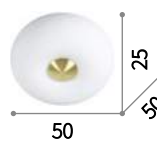

IP20
INCLUSA
GX53 max 5 x 15W
214511 PL5