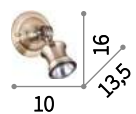

IP20

GU10 max 1x28W
159997 AP1 Brunito
160016 AP1 Nickel