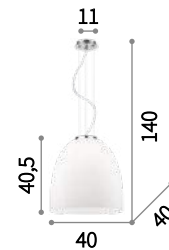

⊕ ⊖ IP20

E27 max 1 x 60W

077703 SP1 Big Bianco
 101095 SP1 Big Fumè

⊕ ⊖ IP20

E27 max 1 x 60W

077697 SP1 Small Bianco
 101101 SP1 Small Fumè

Tolomeo

Hand decorated and coated blown glass diffuser. Steel cables adjustable in length with automatic devices.