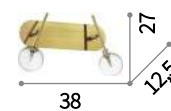

G4 max 2 x 2W
200347 AP2