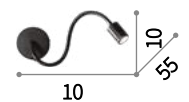

⊕ IP20

LED 3W / 200 Lm

097183 AP1 Bianco
097206 AP1 Cromo
097190 AP1 Nero