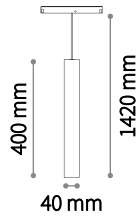

Oxy Pendant

Weight 0,65 Kg

LED COB HIGH QUALITY*

Power	Beam	Flux	CCT	Finish	Code
8,2 W	36°	520 Lm	3000 K	Black	■ 224190