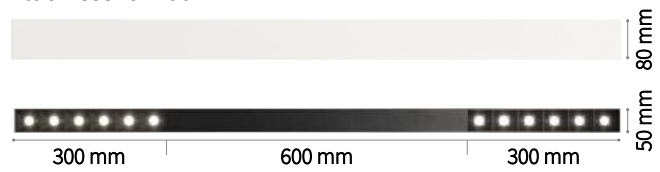

Fluo Accent 1200