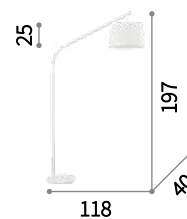

Daddy

Metal frame. Available in black and matt white color with fabric coated shade or in chrome with semi-transparent PVC foil.

Lamp with integrated switch.

IP20

E27 max 1x60W

110356 PT1 Bianco
110370 PT1 Cromo
110363 PT1 Nero