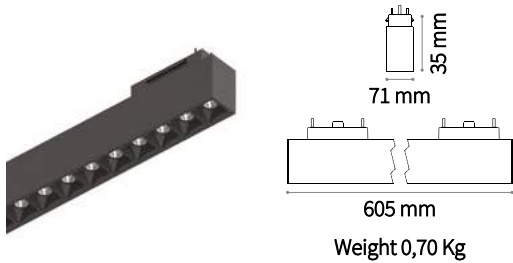

LED SMD HIGH QUALITY* UGR <13

Power	Beam	Flux	CCT	Finish	Code
29 W	40°	3700 Lm	3000 K	Black	■ 222936
		3900 Lm	4000 K	Black	■ 223018

m	lx	øm
1	2707	0,56
2	676	1,13
3	300	2,26
4	169	2,83
5	108	3,39

CRI≥80 15W 40° 1900 Lm 3000 K

m	lx	øm
1	4826	0,60
2	1207	1,21
3	536	1,81
4	301	2,42
5	193	3,02

CRI≥80 29W 40° 3700 Lm 3000 K

*For further information please contact the technical office.