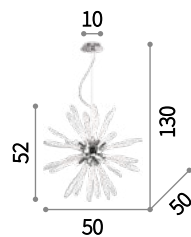

IP20

G9 max 8 x 40W
086576 SP8