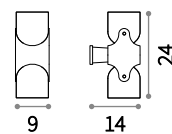

Aluminum base with matt powder coating.
Tempered clear glass adjustable diffusers.

⌀ ⚡ IP44

GU10 max 2 x 28W

- 129495 White
- 213385 Coffee
- 129518 Grey
- 129501 Black

⌀ ⚡ IP44

GU10 max 1 x 28W

- 129488 White
- 213378 Coffee
- 129471 Grey
- 129464 Black