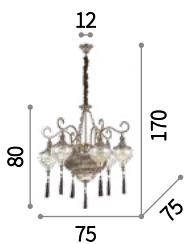

⊕ ⊖ IP20

E14 max 1 x 40W
135816 SP1

⊕ ⊖ IP20

E14 max 1 x 40W
139593 AP1

Harem

Antique brass metal body and embossed ornaments. Cut crystal set octagons. Blown light amber clear glass diffusers with tassels. Velvet chain cover.