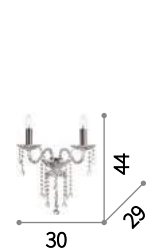

⊕ ⊖ IP20

E14 max 2 x 40W
168746 AP2