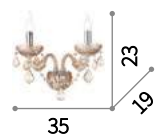

IP20
E14 max 2 x 40W
166841 AP2