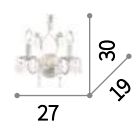

⊕ ⊖ IP20

E14 max 2 x 40W
100296 AP2