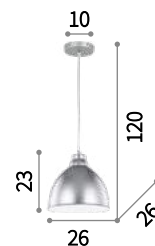

⚡ Ⓧ IP20

E27 max 1x60W

020716 SP1 Alluminio
020723 SP1 Brunito
020747 SP1 Rame