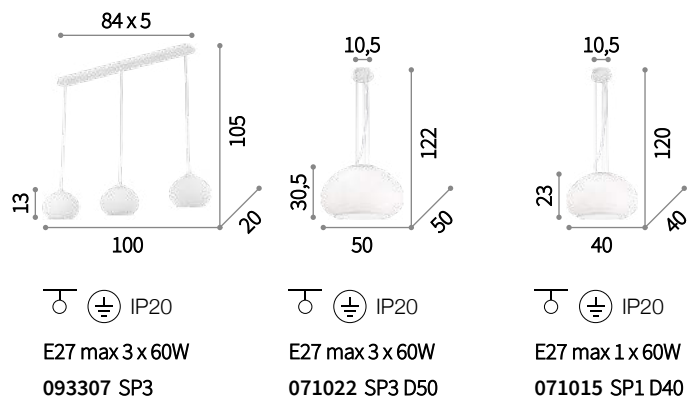

⊕ ⊖ IP20

E27 max 1x60W

059679 SP1 D50

Mama

Metal frame and ring positioned on the lower edge with satin white enamel finish. White blown acid-etched glass diffuser. Steel cables adjustable in length with automatic devices.