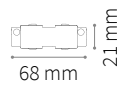

ELECTRIFIED CONNECTOR

Weight 0,03 Kg

Code
169637
169644