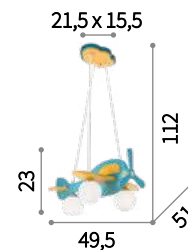

IP20
E14 max 3 x 40W
136325 Avion-1 SP3