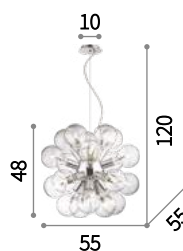

IP20

E27 max 20 x 42W
074801 SP20