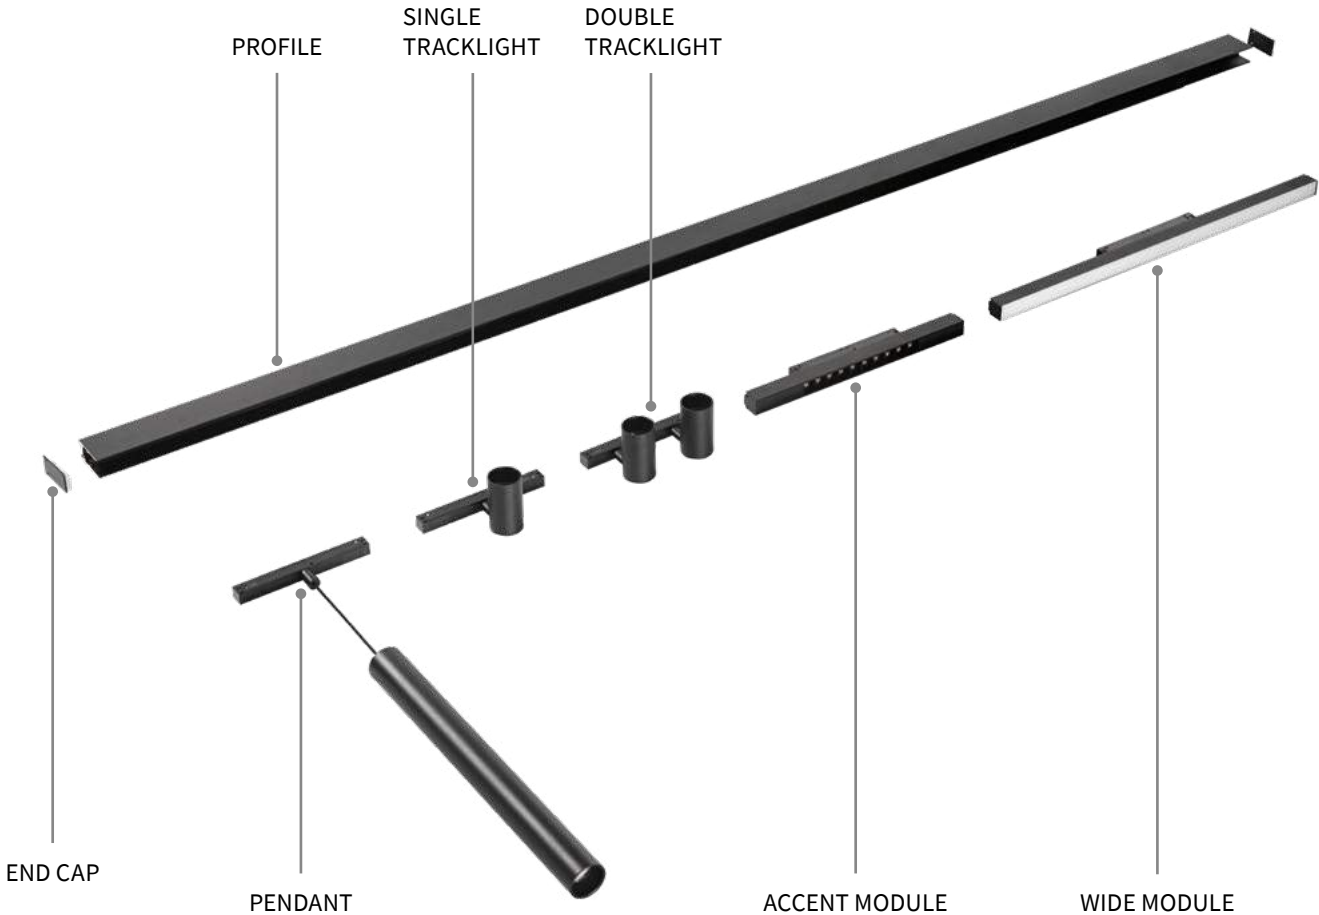

ENERGY SUPPLY Not included/Optional

Code
224237

ELECTRIFIED CONNECTOR Not included/Optional

Code
224244

STRUCTURE CONNECTOR Not included/Optional

Code
224282

DRIVER ON/OFF Not included/Required

Power	Output	Current	Measure	Code
60 W	48 V	1250 mA	162,5x42,5x32	224251
150 W	48 V	3200 mA	191x63x37,5	224268
240 W	48 V	5000 mA	244x68x39	224275