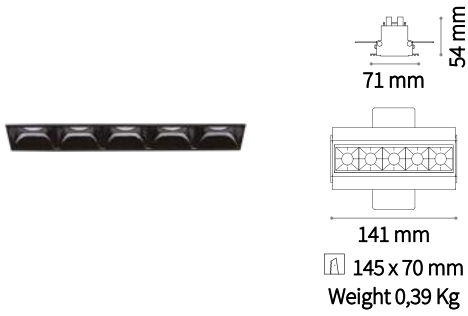

LED COB AND DRIVER HIGH QUALITY* Driver ON/OFF included

Power	Beam	Flux	CCT	Finish	Code
10 W	45°	1100 Lm	3000 K	Black	■ 206226