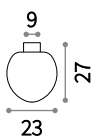

E27 max 1 x 60W

- 149943 ■ Anthracite
- 149950 ■ White
- 149967 ■ Grey
- 144214 ■ Black