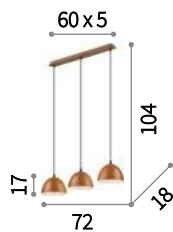

IP20
E27 max 3 x 60W
174235 SP3