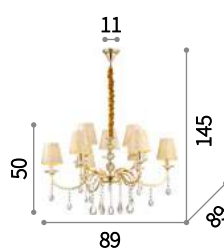

⊕ ⊖ IP20

E14 max 9 x 40W

088105 SP9 Oro