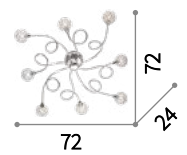

G9 max 12 x 40W

074641 PL12

G9 max 8 x 40W

074665 PL8