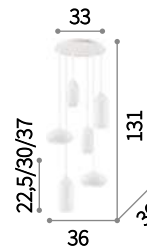

G9 max 6 x 40W

173016 SP6 Bianco
173023 SP6 Nero