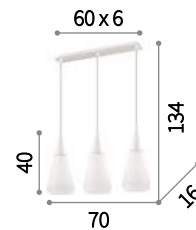

IP20
E27 max 3 x 60W
176277 SP3