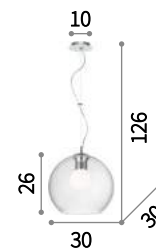

⊕ ⊖ IP20

E27 max 1 x 60W
052809 SP1 D30

⊕ ⊖ IP20

G9 max 1 x 40W
052793 SP1 D20

Nemo

Metal ceiling rose and central element with bulb sockets. Blown glass diffuser. Available with different finishes.

E27 max 1 x 60W