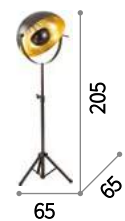

Stage

Metal structure with matt black paint finish. Tripod with telescopic bar adjustable in height. Adjustable diffuser with silver leaf or gold leaf decoration inside.

Lamp with integrated switch.

IP20

E27 max 1 x 60W

132785 PT1 Foglia Argento
132778 PT1 Foglia Oro