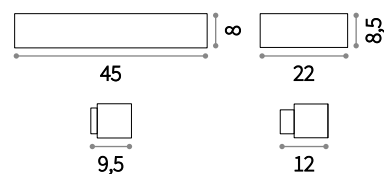

Tetris-2

Aluminum body with matt powder coating. Clear tempered glass diffuser.

⊕ IP44

G9 max 2 x 15W

- 113791 ■ Anthracite
- 113777 ■ White
- 113807 ■ Grey
- 113784 ■ Black

Andromeda

Die-cast aluminum body light with varnish finish. Double frosted Pyrex glass, up-and-down.