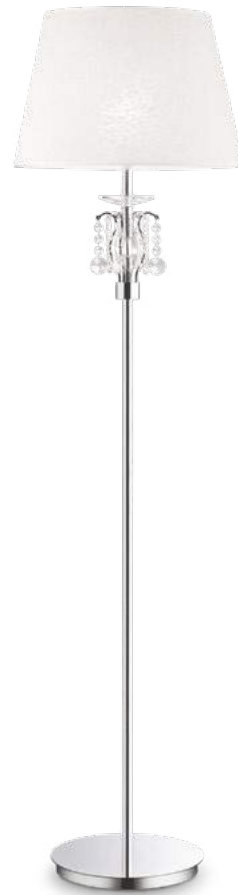

IP20

E14 max 9 x 40W
032610 SP9

IP20

E14 max 6 x 40W
032597 SP6

IP20

E14 max 2 x 40W
032573 AP2

IP20

E27 max 1 x 60W
032672 PT1