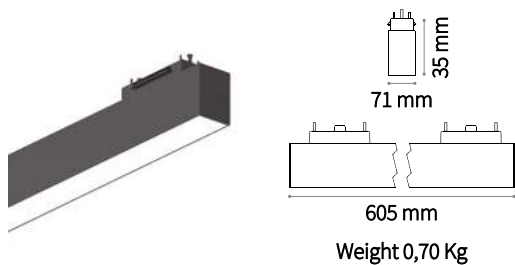

LED SMD HIGH QUALITY*

Power	Beam	Flux	CCT	Finish		Code
26 W	100°	3300 Lm	3000 K	Black	■	222950
		3500 Lm	4000 K	Black	■	223032

m	lx	øm
1	203	2,16
2	50	4,33
3	22	6,50
4	12	8,66
5	8	10,83

CRI≥80 13W 100° 1500 Lm 3000 K

m	lx	øm
1	440	2,14
2	110	4,28
3	48	6,42
4	27	8,56
5	17	10,70

CRI≥80 26W 100° 3300 Lm 3000 K

*For further information please contact the technical office.