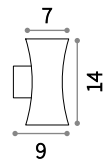

⊕ ⊖ IP44

LED 6W / 650 Lm

161556 ■ Anthracite
161594 ■ White
161617 ■ Black