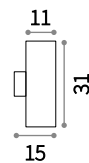

IP54

E27 max 2 x 60W

- 033020 Aluminum
- 092300 White
- 163611 Coffee
- 163604 Grey
- 092317 Black