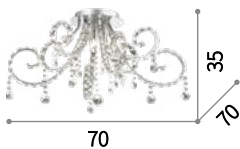

IP20
G9 max 6 x 40W
089430 PL6