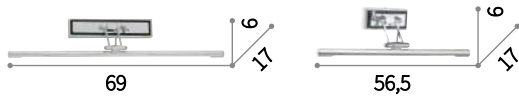

Mirror-51

Metal frame with chrome finish. Freely adjustable diffuser.

LED source 3000 K, 15.000 h life.

LED 15W / 1500 Lm

143842 AP75

LED 12W / 1200 Lm

143859 AP60