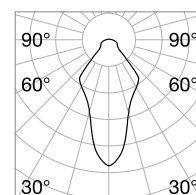

m	lx	øm
1	1250	0,92
2	312	1,84
3	138	2,76
4	78	3,69
5	50	4,61

CRI≥80 30W 50° 2400 Lm 3000 K

*For further information please contact the technical office.