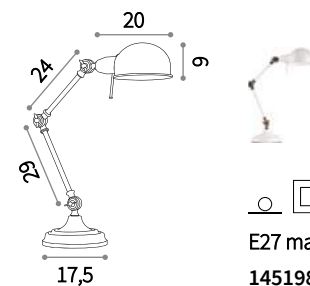

IP20

E27 max 1x60W

145198 TL1 Bianco
145204 TL1 Grigio
145211 TL1 Nero