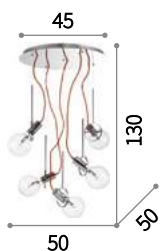

Radio

Metal ceiling rose and frame. Adjustable diffuser. Electrical cable coated with fabric. Available with chrome or matt white or black varnish finish.

LED Bulbs LED E27 8W Globo D125 trasparente 3000 K included. Cod. 101347

ON OFF Lamp with integrated switch in models: TL1 e PT2.