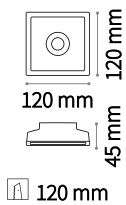

⊓ 120 mm

GU10 Not included

Power	Finish	Code
max 35W	White	150284