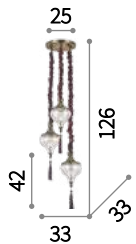

IP20
E27 max 3 x 60W
115986 SP3