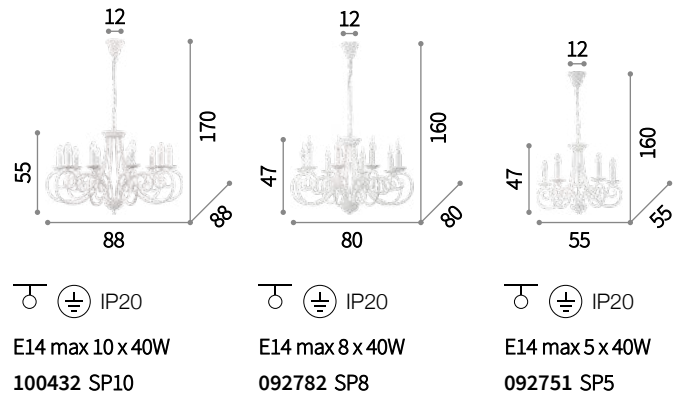

Sem

Entirely hand shaped metal frame. Satin varnish finish.