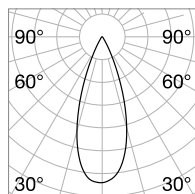

m	lx	øm
1	2294	0,64
2	573	1,29
3	254	1,93
4	143	2,58
5	91	3,23

CRI≥90 15W 35° 1500 Lm 3000K

*For further information please contact the technical office.