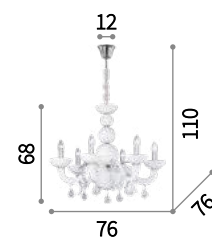

IP20
E14 max 6 x 40W
022765 SP6

IP20
E14 max 2 x 40W
026299 AP2