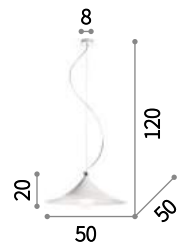

⊕ ⊖ IP20

E27 max 1x60W

087276 SP1