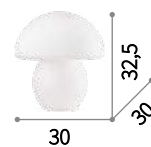

○ □ IP20
E27 max 1 x 60W
142630 TL1 Big