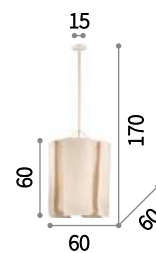

  IP20 

E27 max 1 x 60W
032672 PT1

Amaca

Matt white varnished metal ceiling rose.
Power cable wrapped into ropes. Shade
made of replaceable and washable natural
fabric.

⊕ ⊖ IP20
E27 max 1 x 60W
207650 SP1 D60