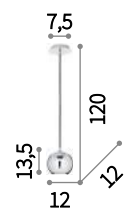

GU10 max 1 x 28W
116457 SP1 Small