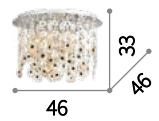

IP20
E14 max 5 x 40W
017013 PL5