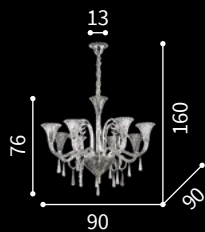

IP20

E14 max 8 x 40W

103518 SP8Trasparente