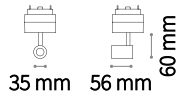

Arca Track

90° 355° Weight 0,20 Kg

LED SMD HIGH QUALITY*

Power	Beam	Flux	CCT	Finish	Code
5 W	40°	500 Lm	3000 K	Black	■ 222974
		550 Lm	4000 K	Black	■ 223056