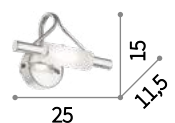

IP20
R7s max 1 x 100W
119755 AP1 Brunito
013275 AP1 Cromo
004358 AP1 Nickel

119755

013275

004358