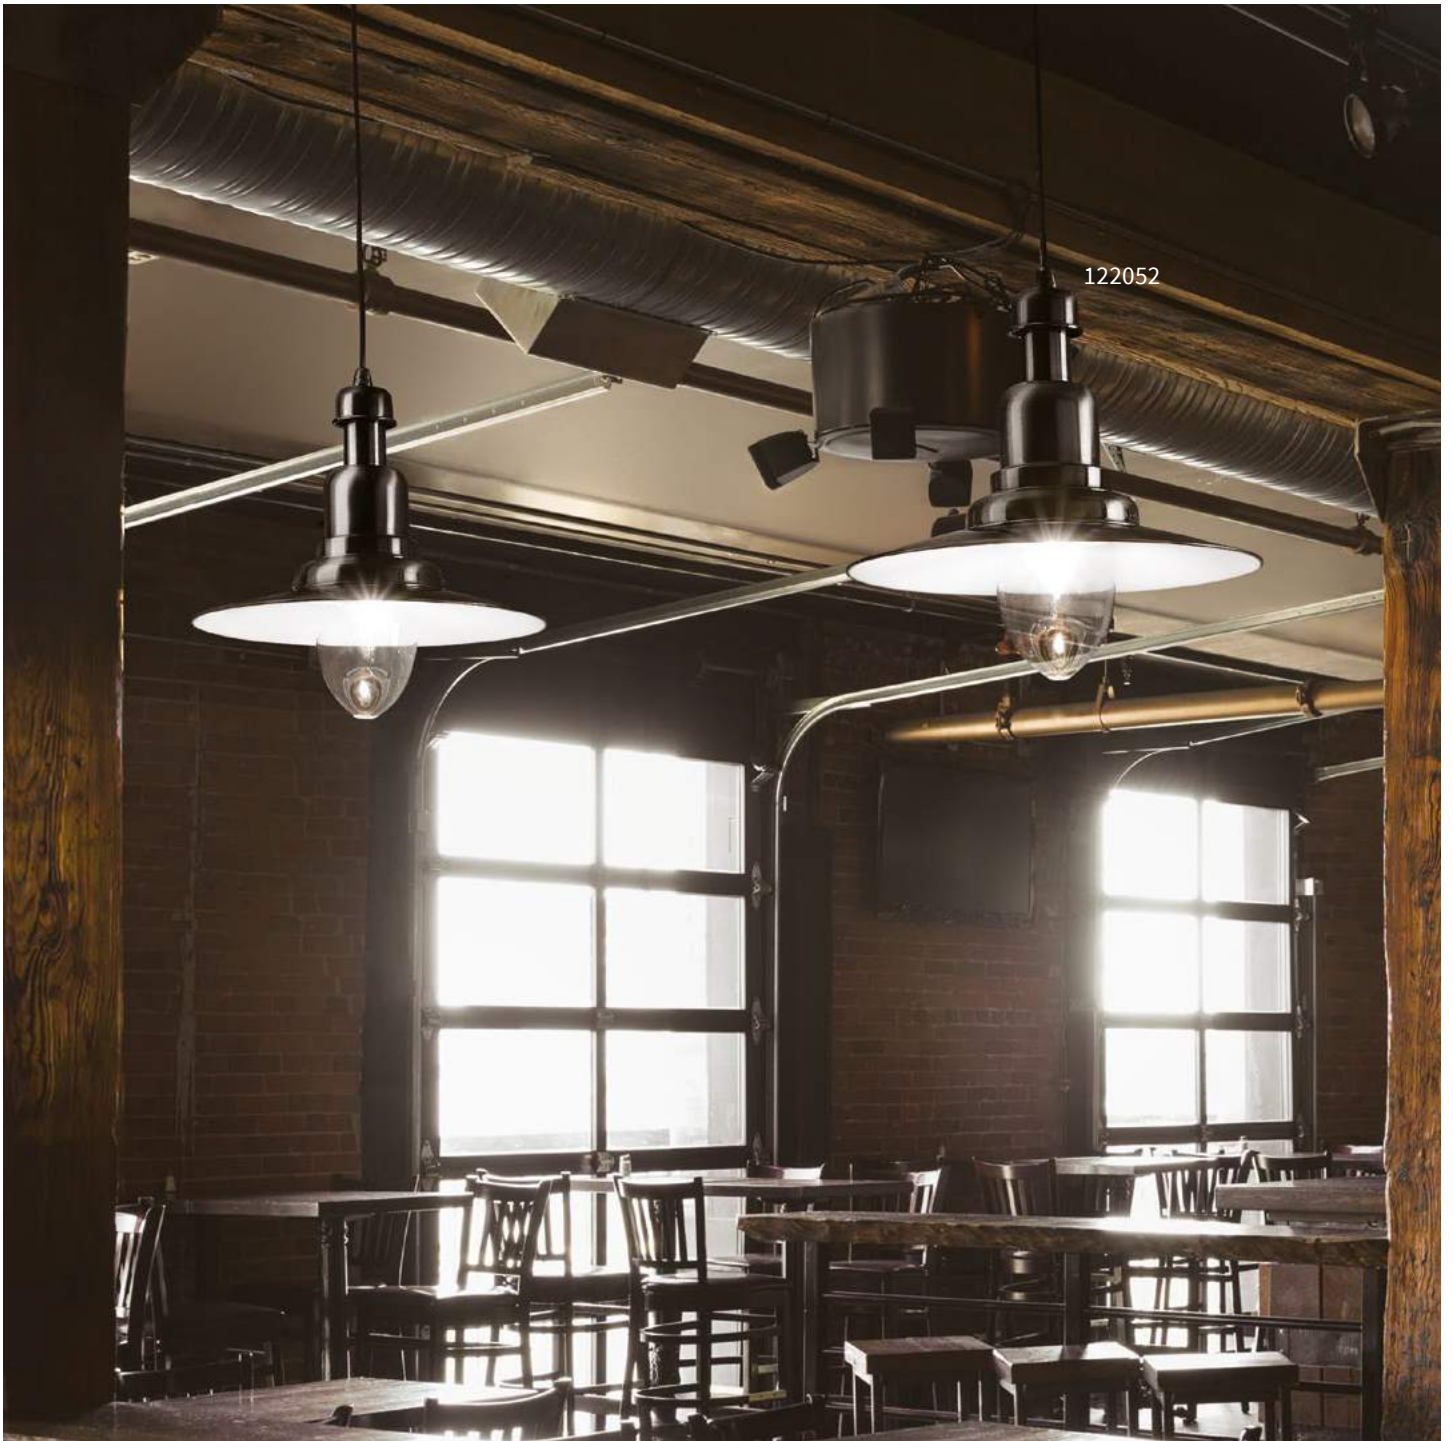

122052

Fiordi

Metal body, available with brushed aluminum, chrome, antique brass, copper or black enamel finish. Blown and hand finished clear glass diffuser.