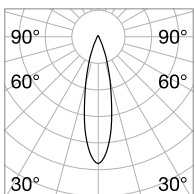

m	lx	øm
1	1257	0,41
2	314	0,82
3	139	1,24
4	78	1,65
5	50	2,07

CRI≥90 8W 36° 520 Lm 3000 K

*For further information please contact the technical office.