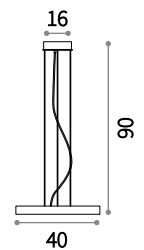

⊕ ⊖ IP20

LED 36W / 2500 Lm

103693 ■ White