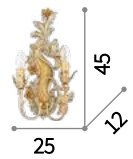

⊕ ⊖ IP20

E14 max 2 x 40W

093703 AP2