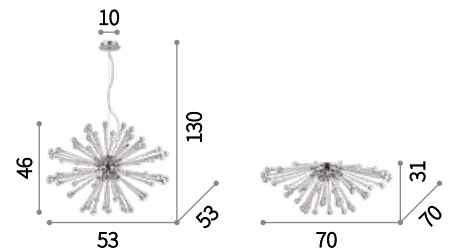

IP20
G9 max 8 x 40W
115801 SP8

IP20
G9 max 5 x 40W
111117 PL5