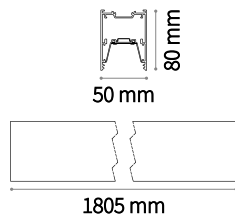

Weight 4,42 Kg

LED SMD AND DRIVER HIGH QUALITY* Driver ON/OFF included

Power	Beam	Flux	CCT	Finish	Code
36 W	105°	3800 Lm	3000 K	Aluminu.	192727
18 W •	105° •	2600 Lm •		White	192703
				Black	192697
		4000 Lm	4000 K	Aluminu.	192680
		2800 Lm •		White	192673
				Black	192642

DIMMABLE DRIVER Not included/Optional

	Power	Output	Current	Measure	Code
1-10V	20 W	27/56Vdc	350 mA	280x30x21 mm	216430
DALI	19 W	20/54Vdc	350 mA	280x30x21 mm	216294

MOUNTING KIT Not included/Required - Page 735