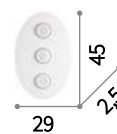

IP20

GX53 max 3 x 15W
175768 PL3