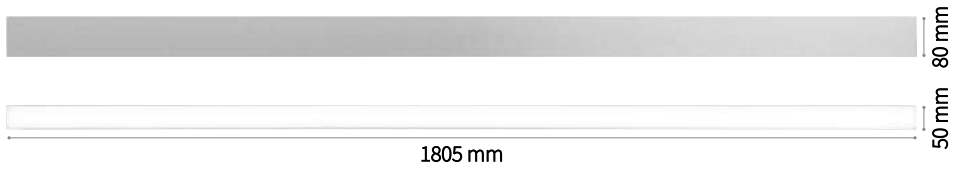

Fluo Bi-Emission 1800

The single final cup is 2.5 mm width.