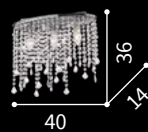

IP20
E14 max 3 x 40W
008370 PL3