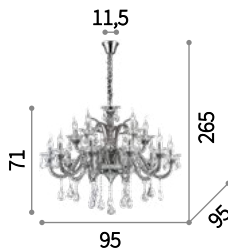

⊕ ⊖ IP20
E14 max 15 x 40W
081564 SP15 Avorio
081526 SP15 Grigio
114170 SP15 Trasparente