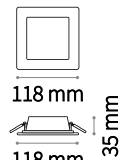

① 100 mm

LED SMD AND DRIVER Included

Power	Beam	Flux	CCT	Finish	Code
10 W	90°	700 Lm	3000 K	White	123981