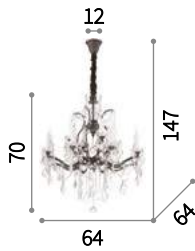

⊕ ⊖ IP20

E14 max 12 x 40W
166551 SP12