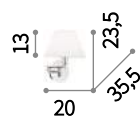

⊙ ⊕ IP20

E14 max 1 x 40W

126784 AP1 Cromo
140247 AP1 Ottone Satinato