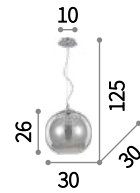

E27 max 1 x 60W

149592 SP1D30CromoSfum.
094236 SP1D30Fumè
111902 SP1D30Rame