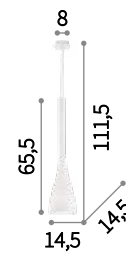

⊕ ⊖ IP20

E27 max 1 x 60W

035666 SP1 Big Bianco
035680 SP1 Big Nero
035673 SP1 Big Rosso