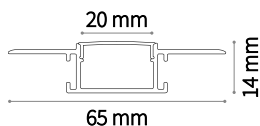

PROFILE 20 mm

Lenght	Weight	Finish		Code
2000 mm	0,60 Kg	White		223728
3000 mm	0,90 Kg	White		223735