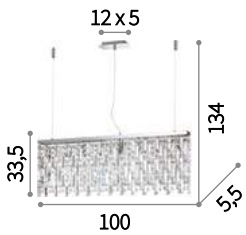

Elisir

Metal frame. Cur crystals prisms decorative elements: transparent for the chrome version, amber for the brass version.

LED Bulbs LED G9 3,2W 3000 K included.
Cod. 209043

IP20
G9 max 8 x 40W
200002 SP8 Cromo
200071 SP8 Ottone