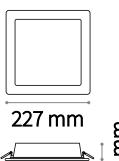

① 200 mm

LED SMD AND DRIVER Included

Power	Beam	Flux	CCT	Finish	Code
30 W	90°	2100 Lm	3000 K	White	124025