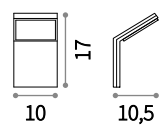

Style

Powder coated aluminum body. Opal color plastic shade. Integrated LED source.
AP Sensor model with PIR sensor.

LED LED source 4000 K, 30.000 h life.

⊙ ⊕ IP54

LED 9W / 680 Lm

209845 ■ Anthracite
221502 ■ White