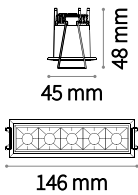

140 x 37 mm
Weight 0,24 Kg

LED COB AND DRIVER HIGH QUALITY* Driver ON/OFF included

Power	Beam	Flux	CCT	Finish	Code
10 W	45°	1100 Lm	3000 K	Black	■ 206219