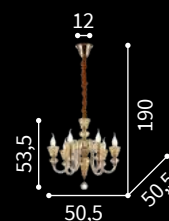

IP20
E14 max 6 x 40W
140605 SP6

IP20
E14 max 2 x 40W
140599 AP2