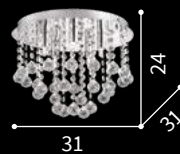

IP20

G9 max 5 x 40W
089485 PL5