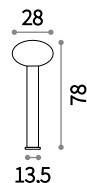

E27 max 1 x 60W

- 147352 ■ Anthracite
- 136141 ■ White
- 147376 ■ Grey
- 147369 ■ Black