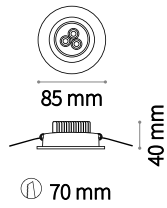

LED COB AND DRIVER Included

Power	Beam	Flux	CCT	Finish	Code
3 W	60°	270 Lm	4000 K	White	062396