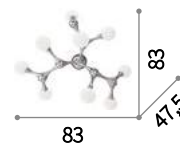

G9 max 9 x 15W

149622 PL9 Bianco
133393 PL9 Cromo