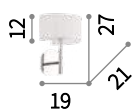

Nastrino

Chrome metal frame. Shades with enamelled white structure covered with white organza ribbon.

Bulbs ALO G9 28W 2700 K included.

⊕ IP20

G9 max 4 x 40W

088631 SP4

⊕ IP20

G9 max 1 x 40W

092577 AP1