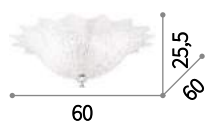

Tiziano

Plate-worked glass diffuser with grit decoration inside. Available versions: clear with chrome detail or amber with brass detail.