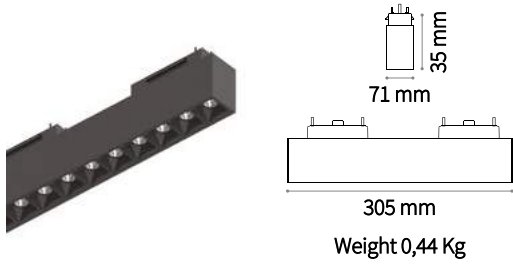

Arca Accent

LED SMD HIGH QUALITY* UGR <13

Power	Beam	Flux	CCT	Finish	Code
15 W	40°	1900 Lm	3000 K	Black	■ 222929
		2000 Lm	4000 K	Black	■ 223001