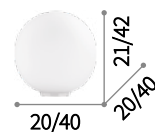

IP20
E27 max 1 x 60W
009155 TL1 D20
009131 TL1 D30
000206 TL1 D40