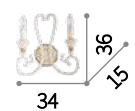

⊕ ⊖ IP20

E14 max 2 x 40W
093758 AP2 Bianco
093796 AP2 Ruggine