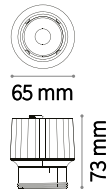

Weight 0,20 Kg

SOURCE Not included/Required - Driver ON/OFF and 35° lens included.

Power	Beam	Flux	CCT	Finish	Code
15 W	35°	1400 Lm	2700 K	Black	208572
		1500 Lm	3000 K	Black	208589
		1600 Lm	4000 K	Black	208596

DIMMABLE DRIVER Not included/Optional

	Power	Output	Current	Measure	Code
1-10V	19 W	27/54Vdc	350 mA	101x29x51 mm	216324
DALI	17 W	15/49Vdc	350 mA	130x30x43 mm	216263