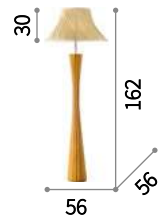

⊙ □ IP20
E27 max 1 x 60W
015750 PT1