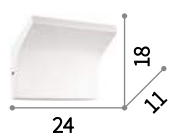

Commodore

Entirely metal body with matt white finish.

LED Bulbs LED GX53 9,5W 3000 K included. Cod. 123936

IP20
GX53 max 2 x 15W
125923 AP2