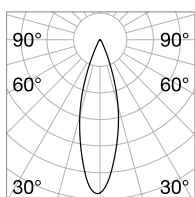

m	lx	øm
1	4788	0,51
2	1197	1,03
3	532	1,55
4	299	2,06
5	191	2,58

CRI≥80 20W 30° 2400 Lm 3000 K

*For further information please contact the technical office.