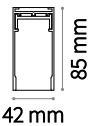

Weight 4,02 Kg

TRACK 3000 mm

Finish	Code
Black	222752