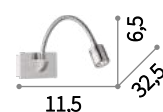

Metal base and flexible arm available with chrome, nickel or antique brass finish. Freely adjustable diffuser. Switch bottom on the base.

LED LED source 4000 K, 20.000 h life.

ON
OFF Lamp with integrated switch.