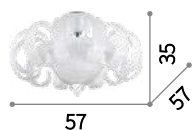

Tintoretto

Chrome metal frame. Hand-shaped and finished with grit clear glass diffuser and decorative elements.

⊕ IP20

E14 max 4 x 40W

103440 PL4