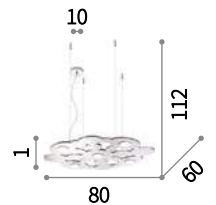

⊕ ⊖ IP20

GX53 max 5 x 15W
195285 SP5 Bianco
197050 SP5 Cromo