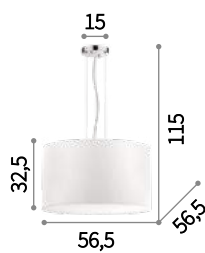

⊕ IP20

E27 max 4 x 60W
152912 PL4 D60

⊕ IP20

E27 max 4 x 60W
152899 PL4 D50

⊕ IP20

E27 max 4 x 52W
152875 PL4 D40

Wheel

Enameled metal circular frame. PVC foil shade, covered with fabric. Steel cables adjustable in length with automatic devices.