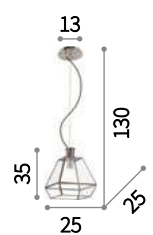

IP20
E27 max 1 x 60W
152776 SP1 Small