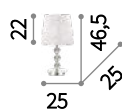

⊕ ⊖ IP20

E27 max 1 x 60W
073422 TL1 Medium