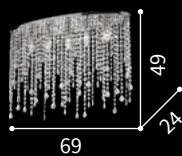

IP20
E14 max 5 x 40W
008455 PL5