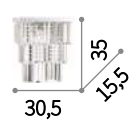

IP20
E14 max 3 x 40W
166254 AP3 Cromo
213545 AP3 Oro