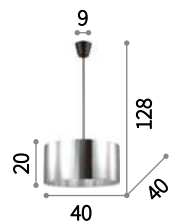

⊕ □ IP20

E27 max 1x60W

168234 SP1 Alluminio
157719 SP1 Rame