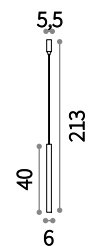

IP20

LED 9,3W / 1000 Lm

211701 ■ White
211718 ■ Black