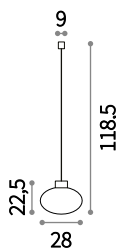

138893

Armony

Turned die-cast aluminum frame, finished with matt powder coating. Plastic diffuser with matt white finish.

E27 max 1 x 60W

- 149486 ■ Anthracite
- 148922 ■ White
- 149509 ■ Grey
- 149493 ■ Black