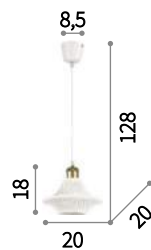

206790 SP4

Lugano

Matt varnished metal ceiling cup. Power cable coated with fabric with antique brass metal bulb socket cover. Ceramic diffuser.

⊖ ⊕ IP20

E27 max 3 x 60W
206875 SP3

⊖ ⊕ IP20

E27 max 1 x 60W
206806 SP1 D23