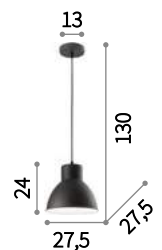

Breeze

Metal body and diffuser. Enameled white inside. Electrical cable adjustable in length.

⊕ ⊖ IP20

E27 max 1x60W

137681 SP1

Metro

Metal body and diffuser. Enameled white inside. Electrical cable adjustable in length.