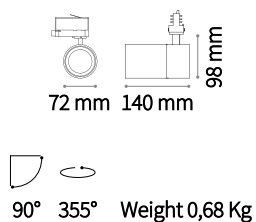

Quick 15W

LED COB AND DRIVER HIGH QUALITY* Driver ON/OFF included - UGR <19

CRI ≥80

Power	Beam	Flux	CCT	Finish	Code
15 W	30°	1700 Lm	3000 K	White	222509
				Black	222523
		1800 Lm	4000 K	White	222530
				Black	222547

CRI ≥90

Power	Beam	Flux	CCT	Finish	Code
15 W	30°	1500 Lm	3000 K	White	222554
				Black	222561
		1600 Lm	4000 K	White	222578
				Black	222585

OPTIONAL Not included