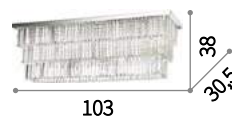

IP20
E14 max 8 x 40W
166285 PL8 Cromo
213569 PL8 Oro