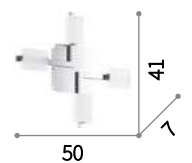

⌀ ⌀ ⊕ IP20
LED 56W / 4400 Lm
196657 PL8

⌀ ⌀ ⊕ IP20
LED 28W / 2600 Lm
196640 PL4

Rubens

Metal frame and central glass holder with matt white finish. Clear glass diffuser with tiles.

LED LED source 3000 K, 20.000 h life.