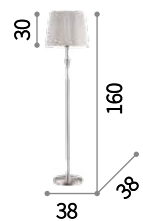

IP20

E27 max 1 x 60W
014968 PT1