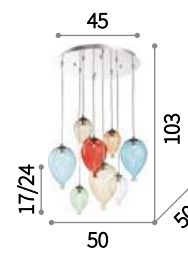

IP20

G9 max 8 x 28W
100883 SP8 Bianco
100944 SP8 Color
100913 SP8 Cromo