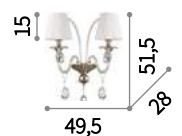

 IP20
 

 G9 max 6 x 40W
 019499 SP6

Romantik

Metal frame with antiqued silver finish.
Blown glass arms. Cut-crystals decorative
elements. Velvet chain cover.

⊕ ⊖ IP20
E14 max 6 x 40W
174945 SP6

⊕ ⊖ IP20
E14 max 2 x 40W
174914 AP2