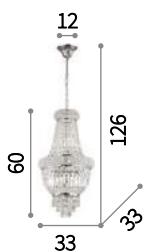

⊕ ⊖ IP20

E14 max 5 x 40W

207193 SP5 Cromo
200965 SP5 Ottone