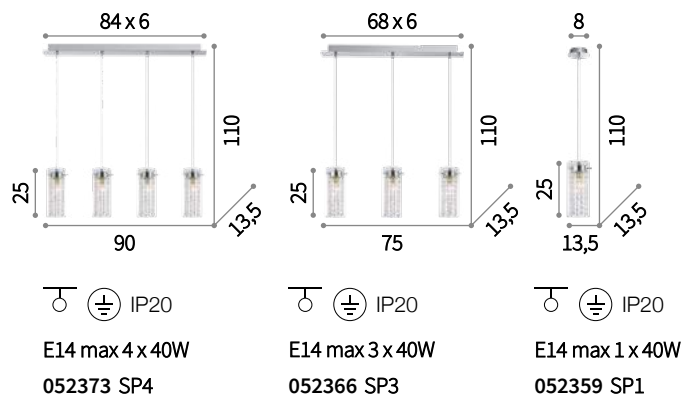

 IP20  INCLUSA
 GU10 max 5 x 28W
 089638 SP5

 IP20  INCLUSA
 GU10 max 3 x 28W
 091143 SP3

 IP20  INCLUSA
 GU 10 max 1 x 28W
 089669 SP1

Iguazù

Chrome metal frame. Pyrex glass diffuser with octagonal crystal pendants. Suspension lamps with cables adjustable in length with automatic devices.