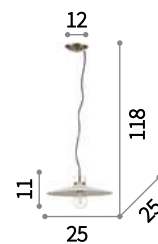

⊕ IP20
E27 max 1x60W
153438 SP1 D25

⊕ IP20
E27 max 1x60W
153421 AP1