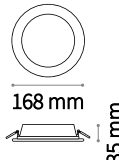

① 150 mm

LED SMD AND DRIVER Included

Power	Beam	Flux	CCT	Finish	Code
20 W	90°	1400 Lm	3000 K	White	123998
		1600 Lm	4000 K	White	147673