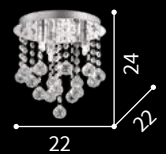

IP20

G9 max 3 x 40W
089461 PL3