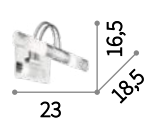

IP20
G9 max 2 x 40W
008851 AP2

Lucciola

Totally metal frame available with chrome, nickel or antique brass finish. Transparent acid-etched glass diffuser.

Bulbs ALO R7s 80W 78 mm 2700 K included.