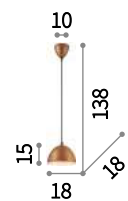

IP20
E27 max 1 x 60W
174204 SP1 D18