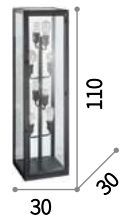

⊕ ⊖ IP20
E27 max 8 x 52W
187389 PT8 Nero