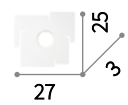

 IP44
 LED 5W / 400 Lm
 193090 PL1

Totem

Matt varnished laser shaped metal base. It fits replaceable LED GX53.

IP20
 GX53 max 6 x 15W
 215785 PL6

IP20
 GX53 max 4 x 15W
 215778 PL4

IP20
 GX53 max 3 x 15W
 215761 PL3