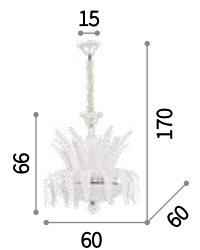

027616 AP2 Trasparente

Palmares

Hand-shaped and finished clear glass diffuser and decorative elements with grit finish. Velvet chain cover.

⊕ ⊖ IP20

E14 max 8 x 40W

116884 SP8

167398

Napoleon