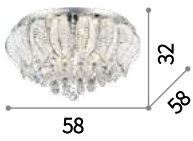

⊕ IP20
E27 max 1 x 60W
159317 TL1 D25

Wall and ceiling

Mozart

Chrome metal frame. Decorative elements made of crystal pearl wires. Pendants with octagons and cut crystal spheres.

Bulbs ALO G9 28W 2700 K included.