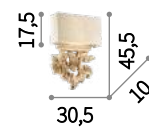

⊕ ⊖ IP20
E14 max 2 x 40W
075211 AP2