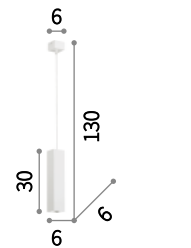

Sky

Metal ceiling cup and diffuser with different finishes. Adjustable in length wire.

 Bulbs ALO GU10 28W 2700 K included.

  IP20  INCLUSA
 GU10 max 1 x 28W

136929 SP1 Argento
 126906 SP1 Bianco
 170596 SP1 Corten
 136943 SP1 Cromo
 126913 SP1 Nero
 136936 SP1 Oro