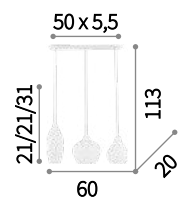

⊕ ⊖ IP20

E14 max 3 x 40W

111858 SP3 Bianco
179766 SP3 Cemento
111865 SP3 Fumè