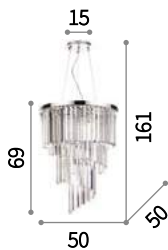

IP20

E14 max 12 x 40W

166247 SP12 Cromo
213521 SP12 Oro