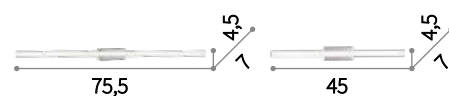

LED LED source 3000 K, 20.000 h life.

○ □ IP44

LED 7,2W / 490 Lm

005225 AP1

Line

Metal frame with chrome or matt white finish. Square-section acrylic LED bar diffuser.

LED LED source 3000 K, 20.000 h life.

ON/OFF Lamp with integrated switch.