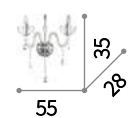

⊕ ⊖ IP20

E14 max 2 x 40W

027616 AP2 Trasparente