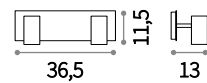

GU10 max 2 x 50W

156736 ■ White
156743 ■ Black