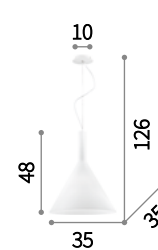

Blown overlay acid-etched glass diffuser.
White inside and colored outside.
Suspension models supplied with cables
adjustable in length.

⊕ ⊖ IP20

E14 max 3 x 40W
074245 SP3 Bianco

⊕ ⊖ IP20

E27 max 1 x 60W
074313 SP1 Big Bianco