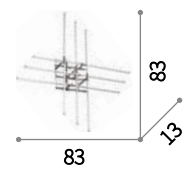

IP20
LED 28,8W / 1500 Lm
114750 PL360