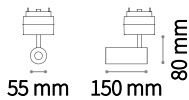

90° 355° Weight 0,46 Kg

LED COB HIGH QUALITY* UGR <19

Power	Beam	Flux	CCT	Finish	Code
14 W	36°	1400 Lm	3000 K	Black	■ 222967
		1500 Lm	4000 K	Black	■ 223049