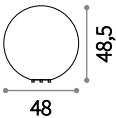

IP44
E27 max 1x60W
195483 White