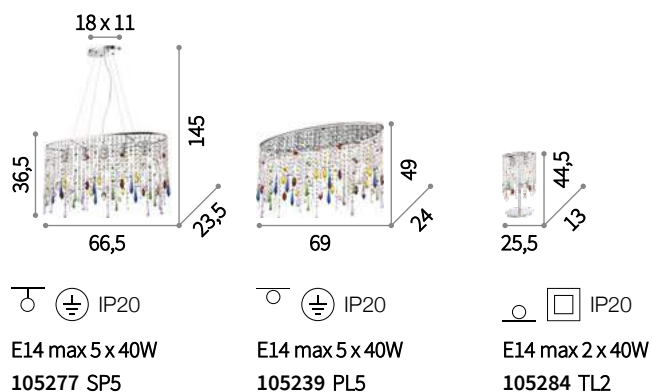

Rain Color

Chrome metal frame. Pendants composed of multi-shaped colored cut crystal beads and final drops. Suspension versions provided with steel cables adjustable in length.

ON
OFF Lamp with integrated switch in TL1 model.