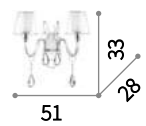

IP20
E14 max 2 x 40W
112435 AP2