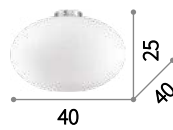

G9 max 1x40W
086729 SP1 D25