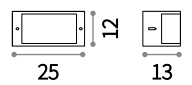

IP44

E27 max 1x60W

092409 ■ Anthracite
092393 ■ White
213217 ■ Coffee