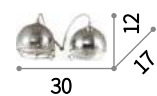

IP20
G9 max 2 x 40W
149547 AP2