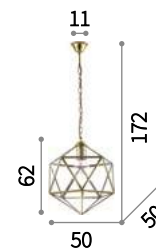

IP20
E27 max 1 x 60W
168869 SP1 Big