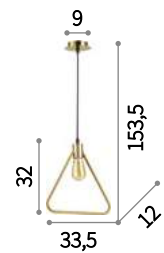

⊕ ⊖ IP20

E27 max 1 x 70W
207834 SP1 Triangle