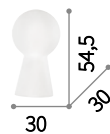

○ ○ □ IP20
E27 max 1x60W

000275 TL1 Big Bianco
116594 TL1 Big Fumè