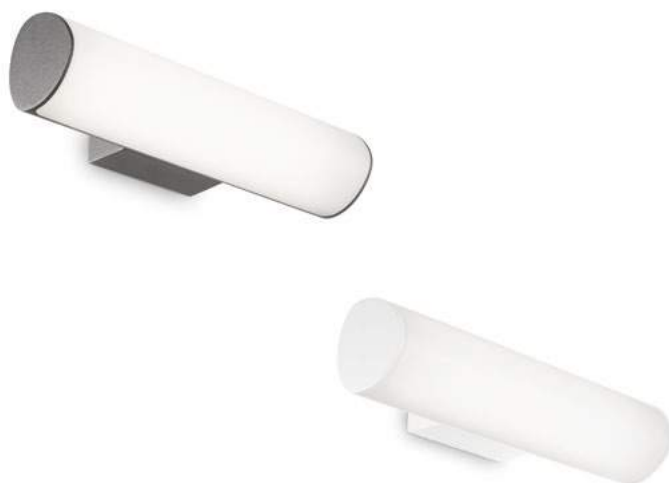

Etere

Powder painted casted aluminum body.
Opal color plastic diffuser.

LED LED source 4000 K, 25.000 h life.