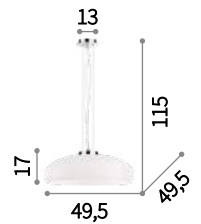

 IP20
 E27 max 1x60W
 068176 SP1 D60

 IP20
 E27 max 1x60W
 068169 SP1 D50

 IP20
 E27 max 3x60W
 068145 PL3

 IP20
 E27 max 2x60W
 068138 PL2

 IP20
 E27 max 1x60W
 068121 AP1

Aria

White blown acid-etched glass diffuser.
Suspension lamps provided with steel
wires adjustable in length with automatic
devices.