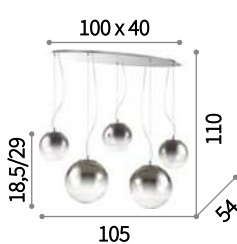

Mapa Fade

Chrome metal frame. Sphere shape diffuser made of clear chrome blown glass with downward nuance.

ON
OFF Lamp with integrated switch in TL1 D20 model.

⊕ ⊖ IP20

E27 max 5 x 60W

140759 SP5

⊕ ⊖ IP20

E27 max 1 x 60W