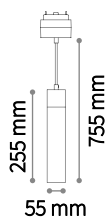

Arca Pendant

Weight 0,74 Kg

LED COB HIGH QUALITY* UGR <19

Power	Beam	Flux	CCT	Finish		Code	Cables Length
14 W	36°	1400 Lm	3000 K	Black	■	222981	500 mm
		1500 Lm	4000 K	Black	■	223063	

OPTIONAL Not included