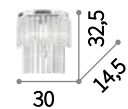

IP20
E14 max 3 x 40W
027975 AP3