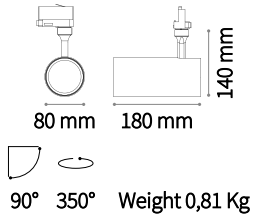

Smile 20W

LED COB AND DRIVER HIGH QUALITY* Driver ON/OFF included

CRI ≥82

Power	Beam	Flux	CCT	Finish	Code
20 W	20°	2220 Lm	3000 K	White	189635
				Black	189642
	36°	2220 Lm	3000 K	White	189673
				Black	189680
		2290 Lm	4000 K	White	189819
				Black	189826
	45°	2220 Lm	3000 K	White	189857
				Black	189864
		2290 Lm	4000 K	White	189994
				Black	190006
	2290 Lm	4000 K	White	190013	
			Black	190020	

CRI ≥92

Power	Beam	Flux	CCT	Finish	Code
20 W	20°	2050 Lm	3000 K	White	189659
				Black	189666
	36°	1610 Lm	3000 K	White	189833
				Black	189840
	45°	1560 Lm	3000 K	White	190037
				Black	190044

OPTIONAL Not included

Filter	Finish	Code
	Honeycomb	190181

Filter	Finish	Code
	Elliptical	190259

Ring	Finish	Code
	White	189529