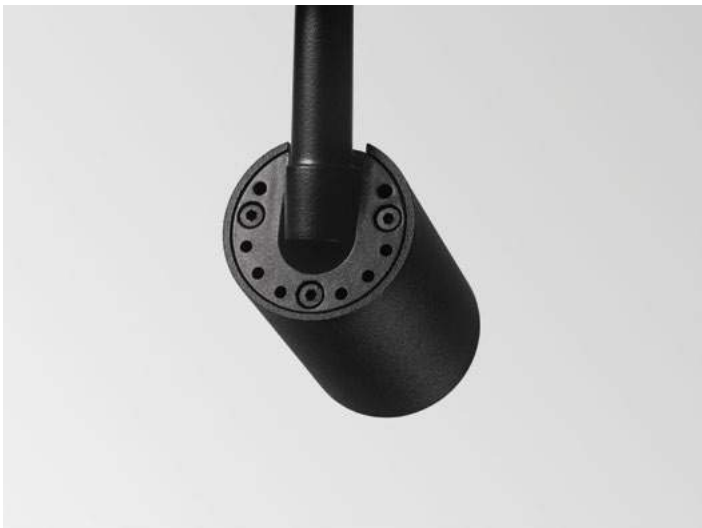

Oxy Track Double

LED COB HIGH QUALITY*

Power	Beam	Flux	CCT	Finish	Code
5 W	23°	380 Lm	3000 K	Black	224114

90° 355° Weight 0,16 Kg

LED COB HIGH QUALITY*

Power	Beam	Flux	CCT	Finish	Code
15 W	36°	1100 Lm	3000 K	Black	224145

90° 355° Weight 0,31 Kg

LED COB HIGH QUALITY*

Power	Beam	Flux	CCT	Finish	Code
22 W	34°	1700 Lm	3000 K	Black	224176

90° 355° Weight 0,38 Kg

OPTIONAL Not included

	Angolo	Codice
Lens 5 W	12°	224121
Lens 15 W	20°	224183
Lens 22 W	20°	224183

m	lx	øm
1	1081	0,40
2	270	0,80
3	120	1,20
4	67	1,60
5	43	2,01

CRI≥90 5W 23° 380 Lm 3000 K

m	lx	øm
1	1989	0,64
2	497	1,28
3	221	1,92
4	124	2,56
5	79	3,20

CRI≥90 15W 36° 1100 Lm 3000 K

m	lx	øm
1	2043	0,62
2	510	1,24
3	227	1,86
4	127	2,48
5	81	3,10

CRI≥90 22W 34° 1700 Lm 3000 K

*For further information please contact the technical office.