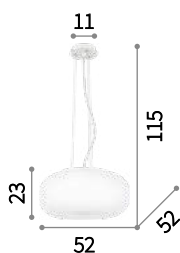

Ulisse

Metal frame coated with matt white enamel. Blown acid-etched white glass diffuser. Suspension models provided with steel cables adjustable in length with automatic blocking mechanisms.

⊕ ⊖ IP20

E27 max 3 x 60W
098616 SP3 D52