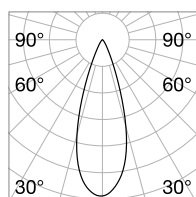

m	lx	øm
1	203	2,16
2	50	4,33
3	22	6,50
4	12	8,66
5	8	10,83

CRI≥80 14W 36° 1400 Lm 3000 K