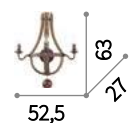

⊕ ⊖ IP20
E14 max 3 x 40W
136875 AP3