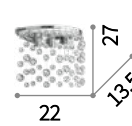

IP20
G9 max 3 x 40W

106021 AP3 Bianco
033938 AP3 Cromo