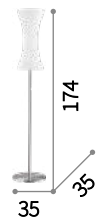

IP20
E27 max 1 x 60W
017587 PT1