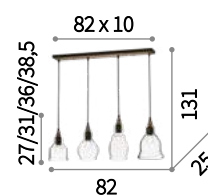

⊕ ⊖ IP20

E27 max 4 x 60W

122557 SP4