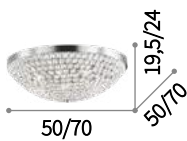

G9 max 7 / 12 x 40W

059150 PL7
059129 PL12