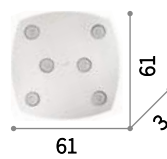

IP20

GX53 max 6 x 15W
175690 PL6