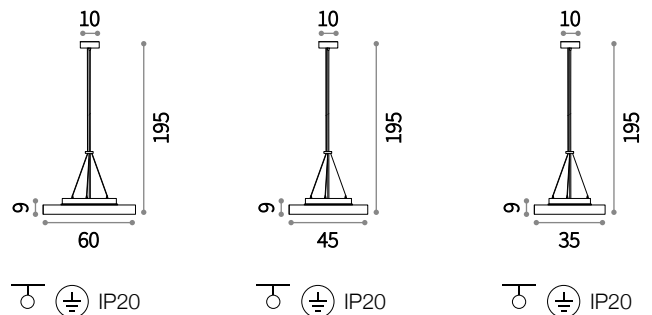

LED 34W / 4300/5000 Lm   LED 21,5W / 2800/3200 Lm   LED 17,2W / 2200/2500 Lm

226743   White 3000 K   226729   White 3000 K   226712   White 3000 K
226750   White 4000 K   226736   White 4000 K   223254   White 4000 K