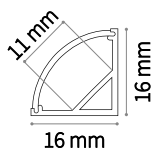

ANGULAR PROFILE Mounting kit included

Lenght	Weight	Finish		Code
1000 mm	0,40 Kg	White		126548
	0,40 Kg	Grey		126531
2000 mm	0,70 Kg	White		203126
	0,70 Kg	Grey		203119
3000 mm	1,09 Kg	White		204635
	1,09 Kg	Grey		204628