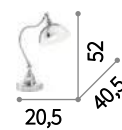

○ □ IP20
E27 max 1 x 60W

131733 TL1 Brunito
131757 TL1 Cromo