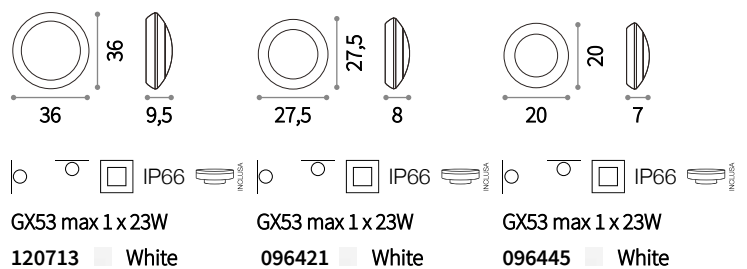

Berta

High performance resin body: resistant to corrosion caused by both atmospheric agents and chemical fertilizers, colors stabilized during UV rays treatment, thermal shock resistance from -60° to +90°C.

LED Bulbs LED GX53 3W/11W
4000 K included.