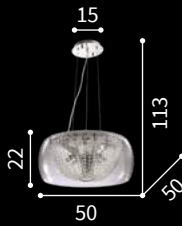

IP20

G9 max 8 x 40W

133881 SP8