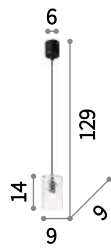

G9 max 1 x 15W
167015 Cognac-2 SP1