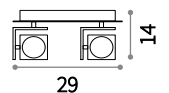

⊕ ⊖ ⊕ IP20

GU10 max 4 x 50W

073583 ■ White
156712 ■ Black