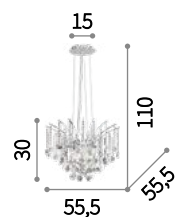

 IP20
 

 G9 max 6 x 40W
 019499 SP6

Romantik

Metal frame with antiqued silver finish.
Blown glass arms. Cut-crystals decorative
elements. Velvet chain cover.

⊕ ⊖ IP20
E14 max 6 x 40W
174945 SP6

⊕ ⊖ IP20
E14 max 2 x 40W
174914 AP2