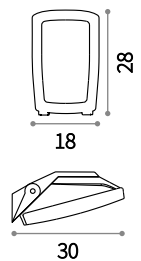

IP66

E27 max 1x23W

120188 ■ White
120171 ■ Black