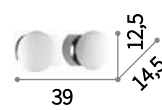

IP44
LED 10W / 750 Lm
193137 PL2