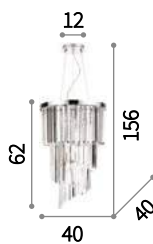

166247

Carlton

Metal frame. Decorative elements composed of octagons chains and transparent cut crystals bars.

213507

IP20

E14 max 12 x 40W

166247 SP12 Cromo
213521 SP12 Oro

IP20