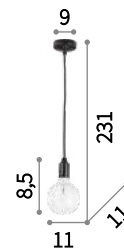

IP20

E27 max 1 x 60W

113302 SP1 Bianco
113319 SP1 Nero

IP20

E27 max 1 x 60W

138374 AP1 Bianco
138367 AP1 Cromo
148908 AP1 Nero