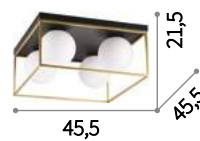

E14 max 4 x 40W
198156 PL4