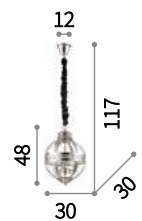

E14 max 3 x 40W
156316 SP3 Brunito
156323 SP3 Cromo