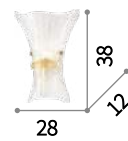

⌀ $\ominus$ IP20
E27 max 1 x 60W
014630 AP1 Big