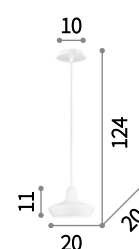

G9 max 1 x 15W

167626 Lido-1 SP1 Bianco 167640 Lido-2 SP1 Bianco 168319 Lido-3 SP1 Bianco
168326 Lido-1 SP1 Fumè 168357 Lido-2 SP1 Fumè 168364 Lido-3 SP1 Fumè