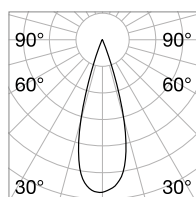

m	lx	øm
1	8760	0,55
2	2190	1,11
3	973	1,67
4	547	2,22
5	350	2,78

CRI ≥80 28W 30° 3700 Lm 3000 K

*For further information please contact the technical office.