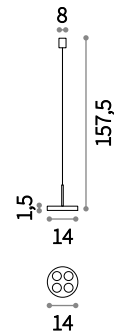

IP20

LED 12W / 1080 Lm

205847 White
205854 Black