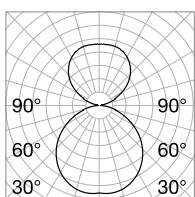

m	lx	øm
1	512	2,10
2	128	4,21
3	56	6,32
4	32	8,43
5	20	10,54

CRI≥83 26+13W 105°+105° 2800+1900 Lm 3000 K

*Independent lighting. For further information please contact the technical office.