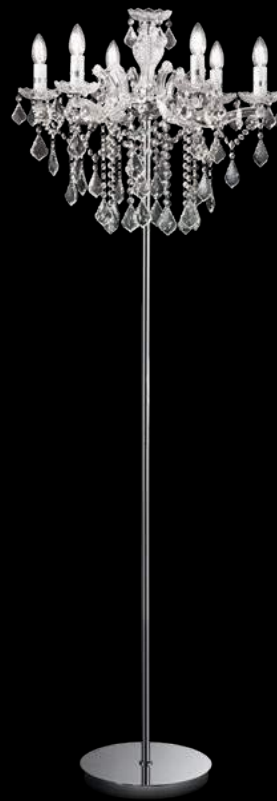

Florian

Metal frame with decorative glass elements. Pendants composed of cut crystal octagons and final drops. Available versions: clear glass with golden or silvery metal.

ON Lamp with integrated switch in
OFF PT6 model.