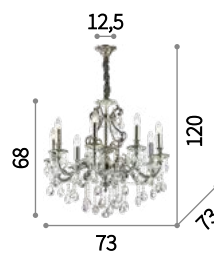

Gioconda

Casted metal body with gold or antique silver finish. Octagonal and round cut crystal pendants. Velvet chain cover.

⊕ ⊖ IP20

E14 max 12 x 40W

164953 SP12 Argento
164960 SP12 Oro

⊕ ⊖ IP20

E14 max 8 x 40W