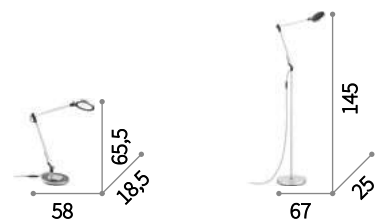

Futura

Articulated aluminum and plastic arm with PVC exposed wire. Adjustable LED diffuser and integrated switcher. Plug with power supply.

LED LED source 4000 K, 25.000 h life.

ON OFF Lamp with integrated switch.

+ Lamp with dimmer.

☞ Lamp with touch dimmer.

○ □ IP20

LED 10W / 600 Lm

204895 TL1 Alluminio
204888 TL1 Nero

♀ □ IP20

LED 10W / 600 Lm

204956 PT1 Alluminio
204949 PT1 Nero