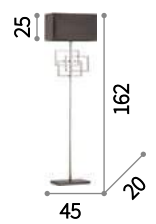

E27 max 1 x 60W
201085 PT1 Cromo
201122 PT1 Ottone