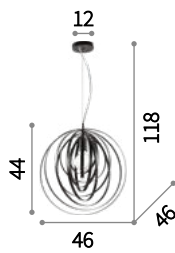

⊕ ⊖ IP20

E27 max 1 x 60W

103723 SP1 Bianco
114262 SP1 Nero