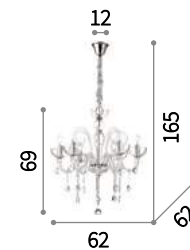

⊕ ⊖ IP20

E14 max 6 x 40W

114521 SP6 Ambra
027623 SP6 Trasparente

⊕ ⊖ IP20

E14 max 2 x 40W

027616 AP2 Trasparente