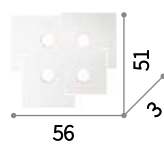

 IP44
 LED 5W / 400 Lm
 193090 PL1

Totem

Matt varnished laser shaped metal base. It fits replaceable LED GX53.

IP20
 GX53 max 6 x 15W
 215785 PL6

IP20
 GX53 max 4 x 15W
 215778 PL4

IP20
 GX53 max 3 x 15W
 215761 PL3