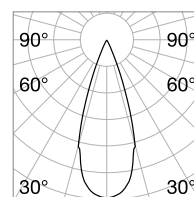

m	lx	øm
1	2043	0,62
2	510	1,24
3	227	1,86
4	127	2,48
5	81	3,10

CRI≥90 22W 34° 1700 Lm 3000 K

*For further information please contact the technical office.