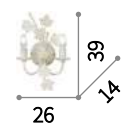

Camilla

Totally hand-shaped and hand-painted metal frame and decorative elements.

Champagne

Handcrafted metal frame and decorative leaves. Hand-finished with ivory and gilded paint.

 IP20
 E14 max 8 x 40W
 121574 SP8