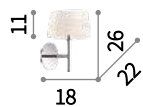

IP20
G9 max 1 x 40W
082493 AP1