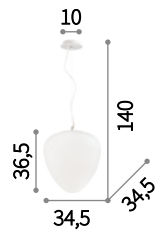

E27 max 1x60W
086781 PL1 D40

G9 max 1x40W
086804 TL1 D25

G9 max 1x40W
032078 TL1

Palladio

Satin white enameled metal frame. White blown acid-etched glass diffuser. Steel cable adjustable in length with automatic blocking mechanism.