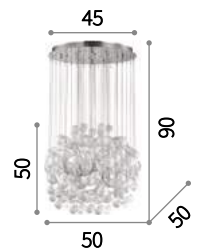

IP20

G9 max 14 x 40W

087924 SP14 Bianco
093024 SP14 Cromo