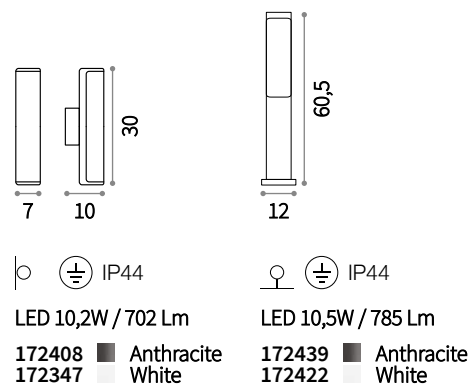

Etere

Powder painted casted aluminum body.
Opal color plastic diffuser.

LED LED source 4000 K, 25.000 h life.