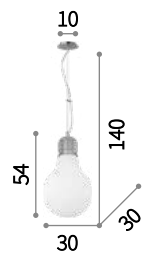

Luce Cromo

Chrome frame. Clear blown glass diffuser with chrome upper part. Steel cables adjustable in length with automatic devices.

⚗ ⚡ IP20

E27 max 1x60W

026749 SP1

Luce Bianco

Metal frame with satin nickel finish. White acid-etched blown glass diffuser.