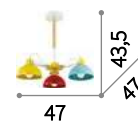

⊕ ⊖ IP20
E27 max 3 x 60W
157146 PL3