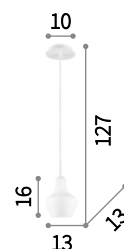

G9 max 1 x 15W