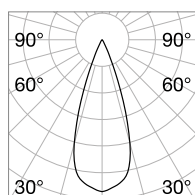

m	lx	øm
1	1149	0,60
2	287	1,20
3	127	1,80
4	71	2,40
5	46	3,00

CRI≥90 8W 36° 600 Lm 3000 K