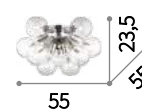

IP20

E27 max 10 x 20W
074740 PL10