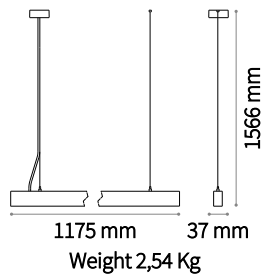

Draft

BOUCE LIGHT INCLUDED (•)

Source	LED SMD	CCT	3000 K / 4000 K
Power	25 + 25 W	CRI	≥80
Driver included	On/Off / 1-10V	UGR	<19
Drivers available	No	LED life	50.000 h
Kit emergency	Available	Insulation class	I
Lumen	2800 / 3100 Lm	IP	20
MacAdam	3SDC	Material	Aluminum
Beam	50°+110°	Warranty	5 years

LED SMD AND DRIVER HIGH QUALITY* Driver ON/OFF included

Power	Beam	Flux	CCT	Finish	Code
25 W	50°	2800 Lm	3000 K	White	223780
25 W •	110° •	3000 Lm •		Black	223773
		3000 Lm	4000 K	White	223803
		3100 Lm •		Black	223797