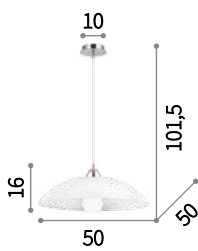

IP20
E27 max 1x60W
068169 SP1 D50

IP20
E27 max 3x60W
068145 PL3

IP20
E27 max 2x60W
068138 PL2

IP20
E27 max 1x60W
068121 AP1