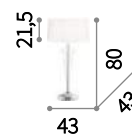

⊙ □ IP20
E27 max 1 x 60W
142593 TL1