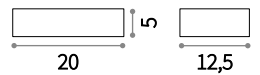

IP20

G9 max 2 x 40W

104355 White