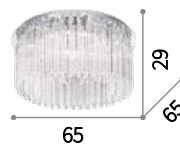

IP20
G9 max 12 x 40W
019468 PL12