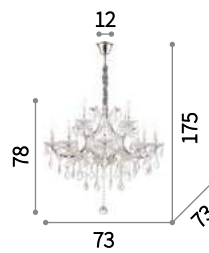

⊕ ⊖ IP20

E14 max 12 x 40W

167251 SP12 Cromo
167404 SP12 Oro