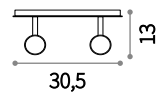

⏏ ⏏ ⏏ IP20

GU10 max 4 x 50W

156774 ■ White
156781 ■ Black