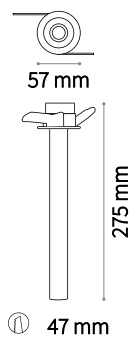

LED COB AND DRIVER Included

Power	Beam	Flux	CCT	Finish	Code
3 W	15°	270 Lm	3000 K	White	186986
				Black	186993