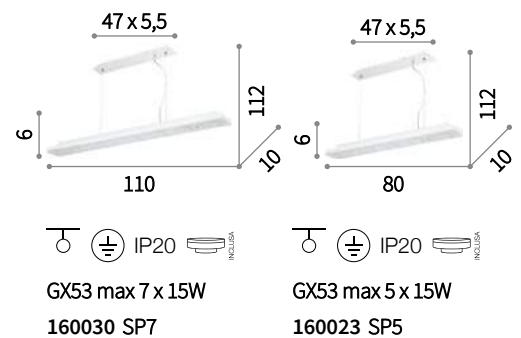

Concorde

Metal frame with matt varnish finish.
Transparent glass decorative element.

LED Bulbs LED GX53 9,5W 3000 K
included. Cod. 123936