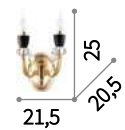

⊕ ⊖ IP20

E14 max 2 x 40W
206646 AP2