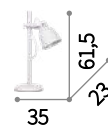

Lamp with integrated switch.

IP20

E27 max 1x60W

145198 TL1 Bianco
145204 TL1 Grigio
145211 TL1 Nero

Maurien

Total powder coated metal frame. Diffusers can be directed and adjusted in height.

Lamp with integrated switch.