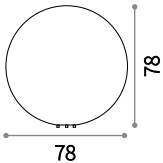

Doris

Multi-greys plastic diffuser with granite effect. Supplied with plug and spike for ground installation.

IP44
E27 max 1x60W
195506 White