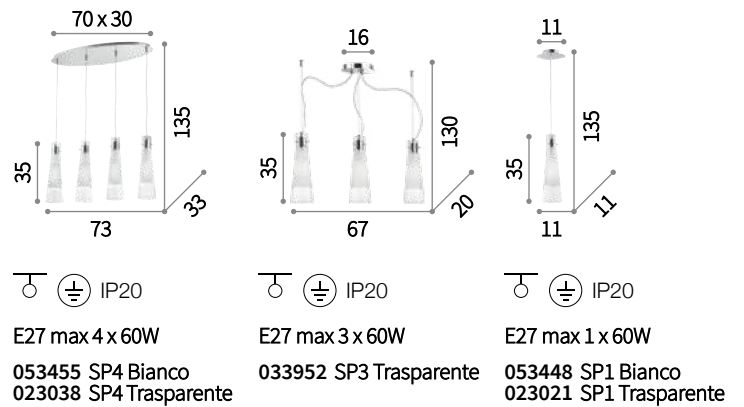

023038

Kuky

Chrome metal frame. Available with sanded frosted Pyrex glass in the central part or with white acid-etched blown glass.

053448