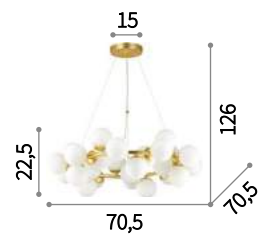

⚙️ ⚡ IP20

G9 max 25 x 40W
208398 SP25