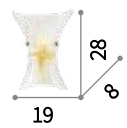

⌀ $\ominus$ IP20
E14 max 1 x 40W
014623 AP1 Small