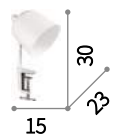

⊕ □ IP20

E27 max 1x60W

180212 AP1 Bianco
180229 AP1 Nero