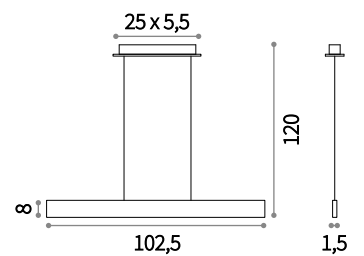

⊕ ⊖ IP20

LED 23W / 2100 Lm

138237 ■ White