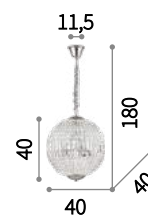

IP20
G9 max 6 x 40W
092911 SP6