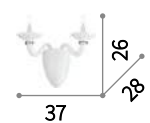

⊕ ⊖ IP20

E14 max 2 x 40W
019376 AP2