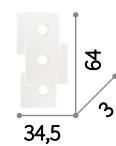

 IP44
 LED 5W / 400 Lm
 193090 PL1

Totem

Matt varnished laser shaped metal base. It fits replaceable LED GX53.

IP20
 GX53 max 6 x 15W
 215785 PL6

IP20
 GX53 max 4 x 15W
 215778 PL4

IP20
 GX53 max 3 x 15W
 215761 PL3