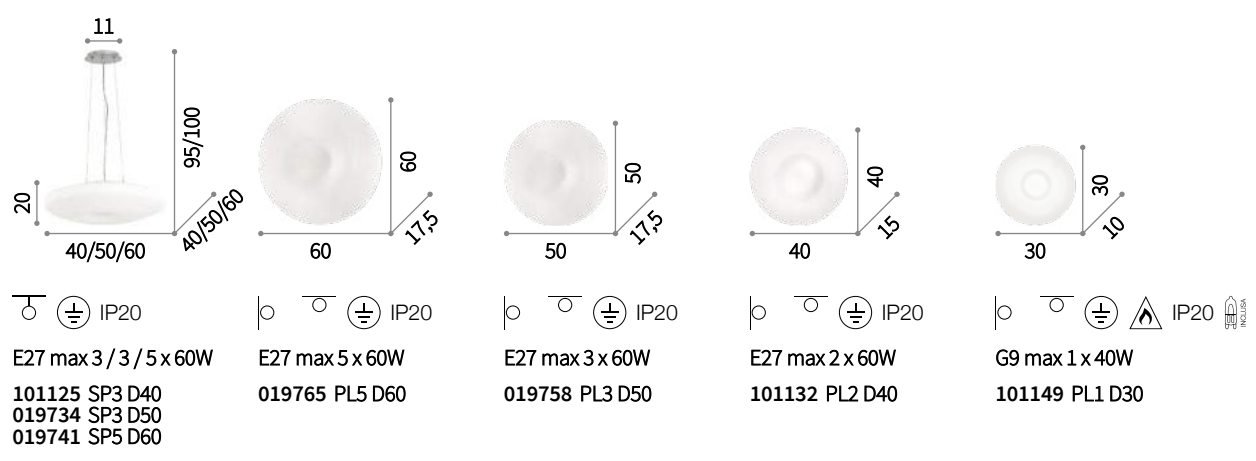

Glory

Satin nickel frame. White acid-etched blown glass diffuser. Pendant lamps provided with steel cables adjustable in length with automatic blocking mechanisms.

Bulbs ALO G9 28W 2700 K included in PL1 D30 model.