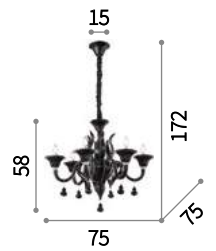

⊕ ⊖ IP20

E14 max 6 x 40W

141084 SP6