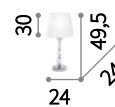

IP20
E27 max 1x60W
026855 TL1 Small