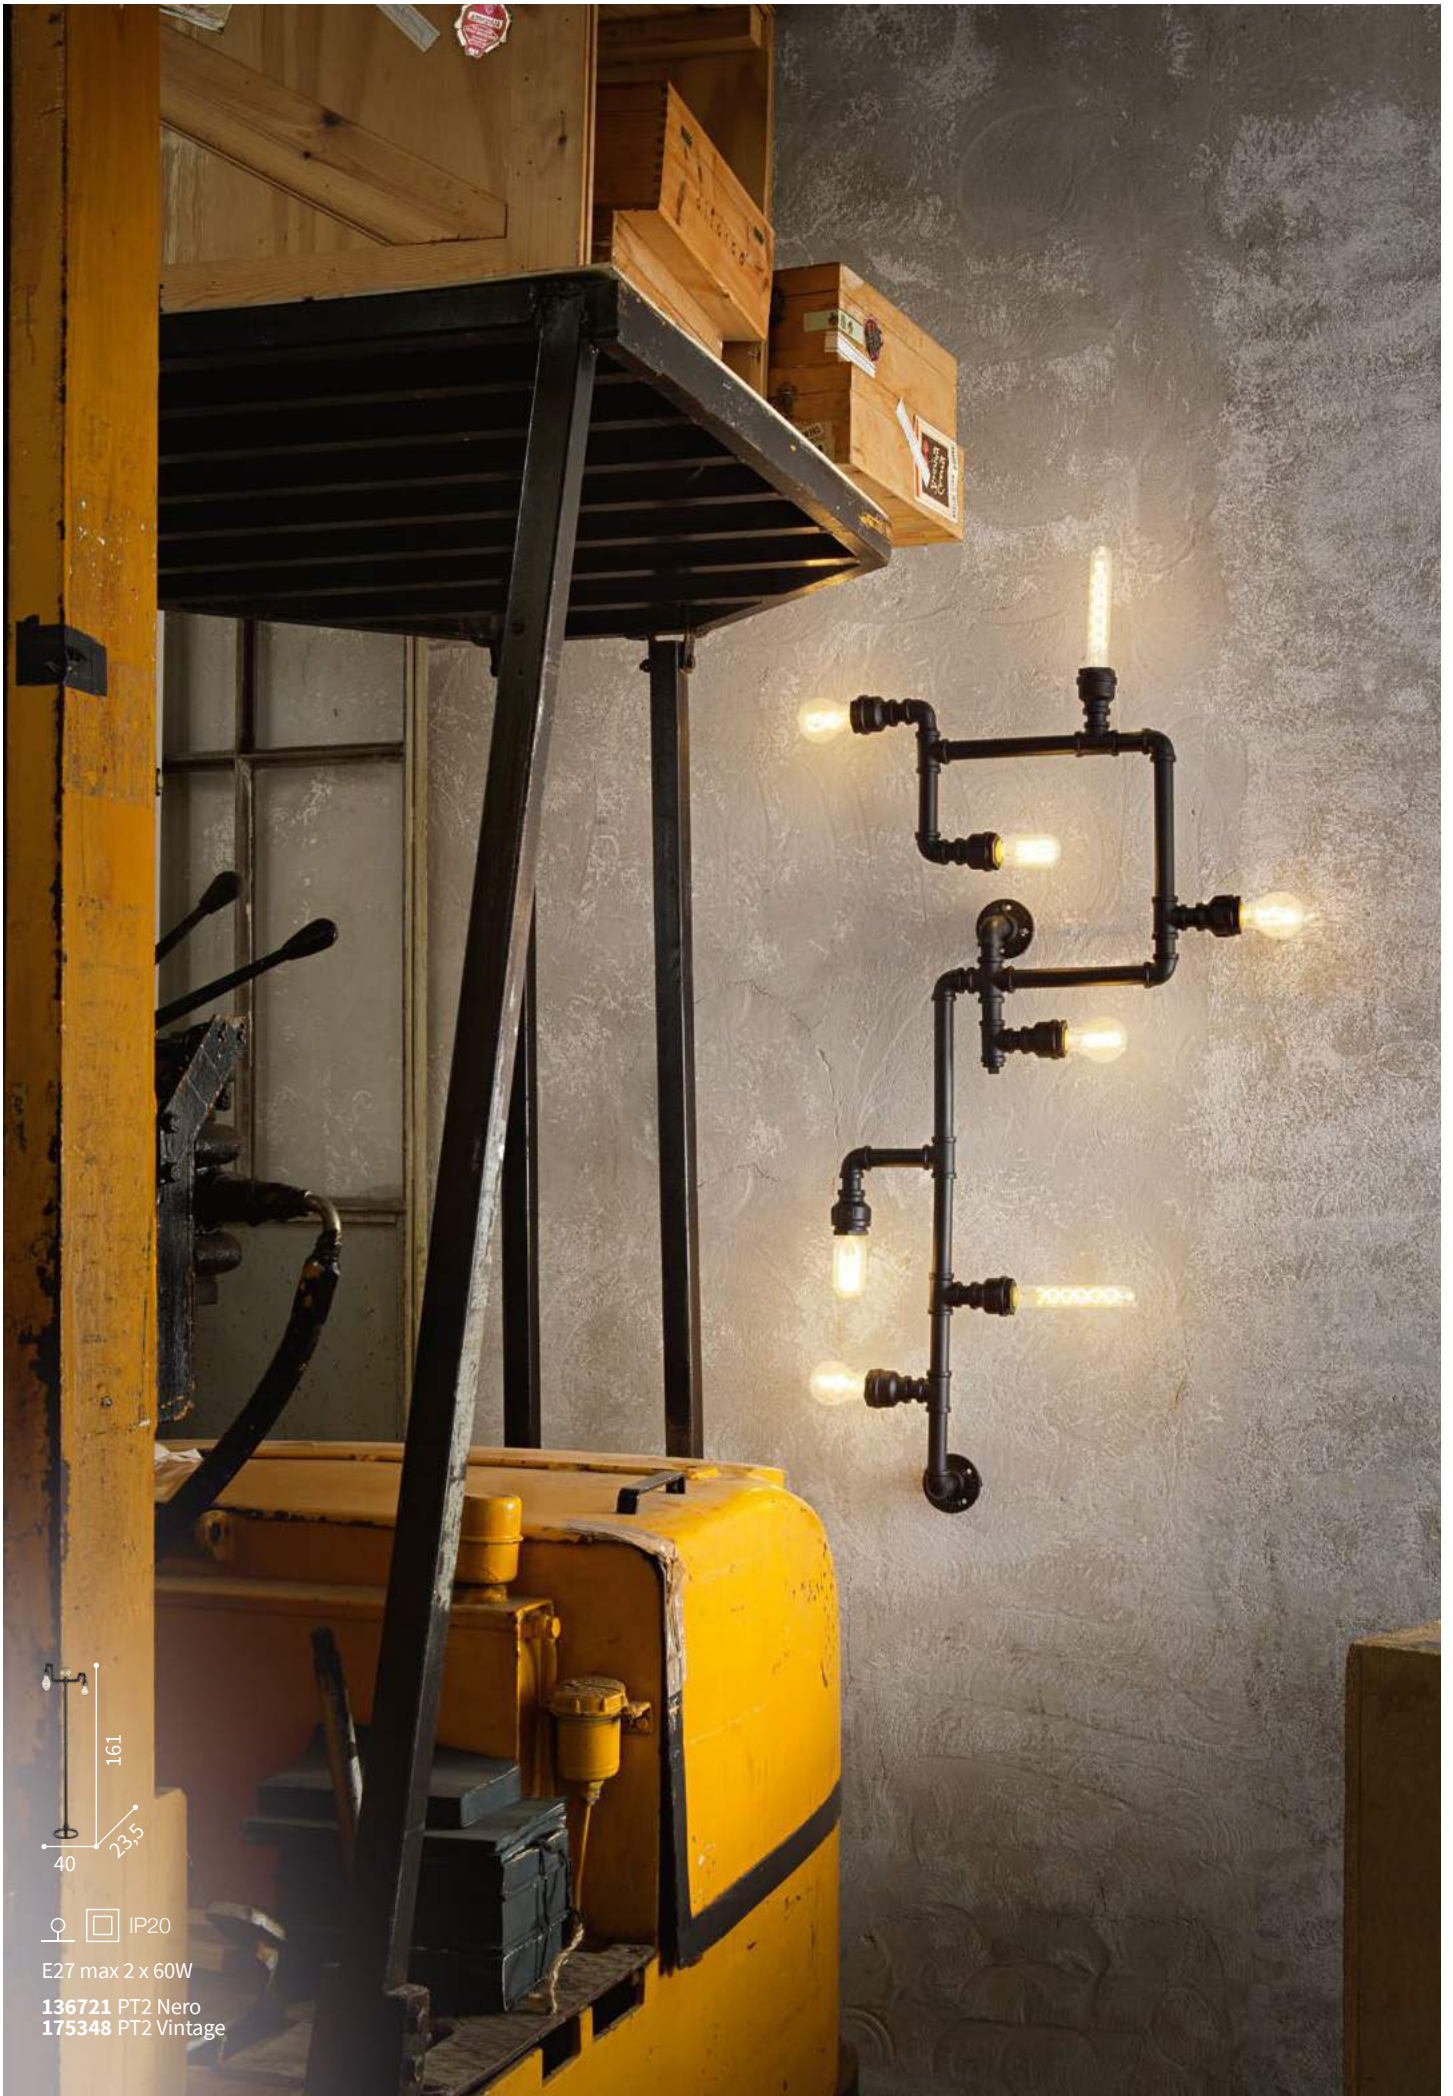

IP20

E27 max 2 x 60W

136721 PT2 Nero
175348 PT2 Vintage