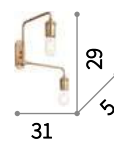

⊕ ⊖ IP20

E27 max 2 x 60W
160245 AP2