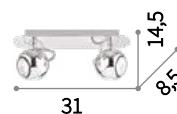

GU10 max 4 x 28W
077918 PL4 Bianco
066820 PL4 Cromo