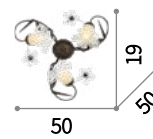

IP20
E14 max 3 x 40W
024509 PL3