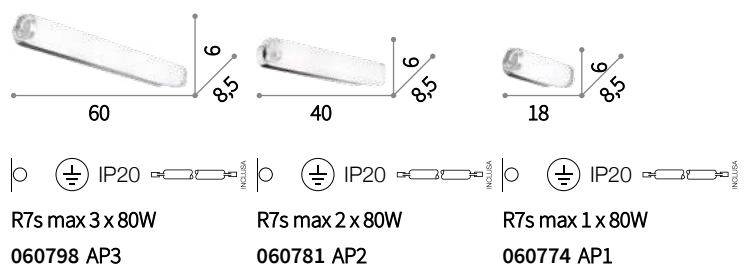

Lulù

Chrome metal base and side protections. Transparent glass diffuser, sandblasted in the middle.

Bulbs ALO R7s 70W 78 mm 2700 K included.