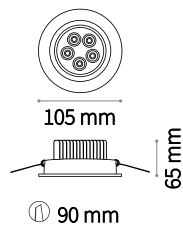

LED COB AND DRIVER Included

Power	Beam	Flux	CCT	Finish	Code
5 W	60°	450 Lm	4000 K	White	062402