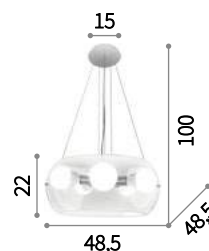

E27 max 5 x 60W

103983 SP5 Fumè

016863 SP5 Trasparente