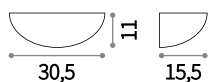

Gin

White chalk body. White enamel coated metal base. Upward light emission.

⌀ IP20

E14 max 1 x 40W

105741 White

Whisky

White chalk body. White enamel coated frame. Frosted clear glass bottom diffuser. Up-and-down light emission.