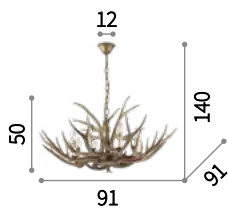

⊕ ⊖ IP20
E14 max 8 x 40W
115504 SP8