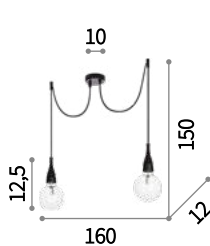

Minimal

Metal frame with chrome or colored varnish finish. Power cable with fabric coating. SP1 version supplied with two-meters long cable.

LED Bulbs LED E27 8W Globo D125 trasparente 3000 K included. Cod. 101347

ON OFF Lamp with integrated switch in PT1 model.

⊕ ⊖ IP20 INCLUSA
E27 max 2 x 60W

112718 SP2 Bianco opaco
112671 SP2 Nero opaco