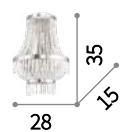

G9 max 3 x 40W
112817 AP3 Cromo