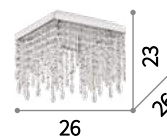

IP20

G9 max 4 x 40W
098777 PL4