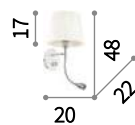

⊕ ⊖ IP20

E14 max 1 x 40W +
LED 1W / 72 Lm
132976 AP2