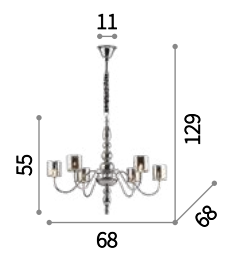

IP20
G9 max 6 x 40W
004556 SP6