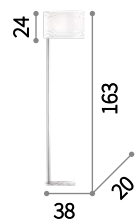

E27 max 1 x 60W
074931 PT1 Bianco