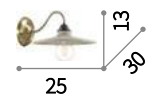

⊕ IP20
E27 max 1x60W
153421 AP1