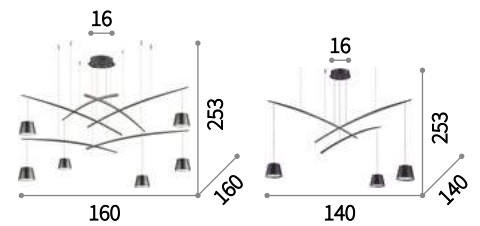

○ ⊕ IP20

LED 37W / 2800 Lm

196985 SP6 Bianco
196992 SP6 Nero

○ ⊕ IP20

LED 18W / 1400 Lm

196961 SP3 Bianco
196978 SP3 Nero