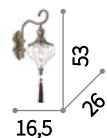

IP20
E27 max 1 x 60W
115962 AP1