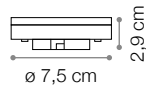

GX53	9,5 W	760 Lm	3000 K	25.000 h	123936
GX53	9,5 W	800 Lm	4000 K	25.000 h	154008

Bulbs R7s