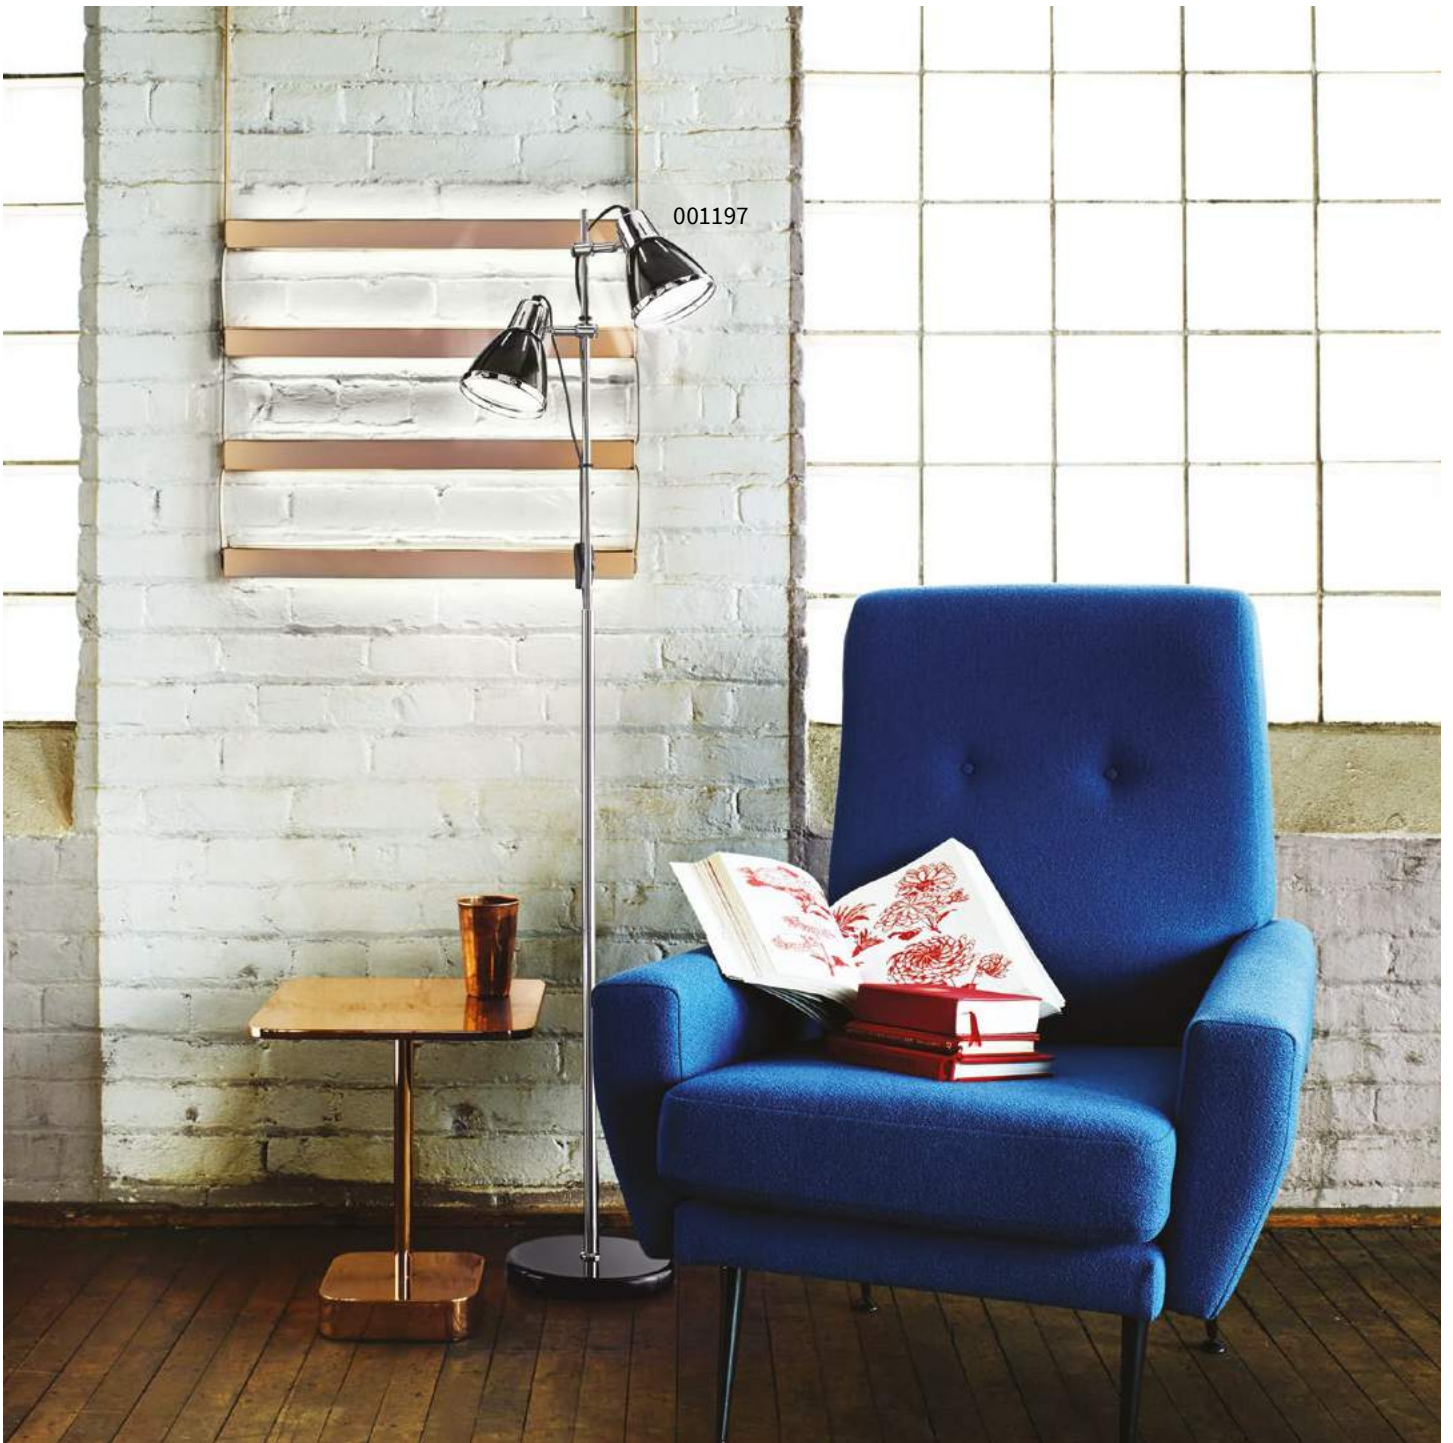

Elvis

Chrome metal frame. Adjustable colored metal diffuser with chrome details outside, enameled white inside.

Lamp with integrated switch.