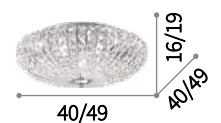

059112 AP2

G9 max 1 x 40W

059198 TL1

Virgin

Chrome metal frame. Range of grinded crystal pearl-shaped and squared beads in different sizes.

Bulbs ALO G9 28W 2700 K included.

 IP20 
 G9 max 6 x 40W
 023328 SP6