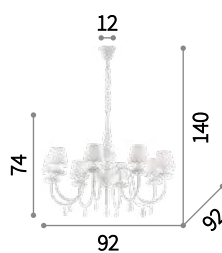

⊕ ⊖ IP20

E14 max 8 x 40W
035574 SP8 Bianco
111896 SP8 Nero