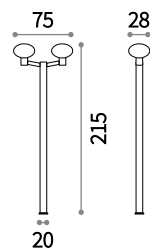

E27 max 2 x 60W

- 147383 ■ Anthracite
- 136158 ■ White
- 147390 ■ Grey
- 145112 ■ Black