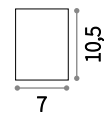

LED 15W / 1350 Lm

206011 ■ White
206028 ■ Black