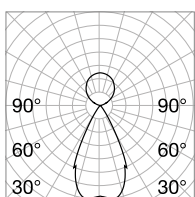

m	lx	øm
1	1999	1,00
2	499	2,01
3	222	3,02
4	124	4,03
5	79	5,04

CRI≥80 25+25W 50°+110° 2800+3000 Lm 3000 K

*Independent lighting. For further information please contact the technical office.