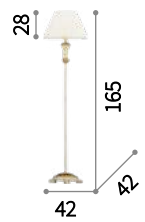

⊕ ⊖ IP20
E27 max 1 x 60W
002880 PT1