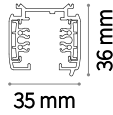

Link Trimless

Weight 1,75 Kg

TRACK 2000 mm

Finish	Code
White	187976
Black	187983