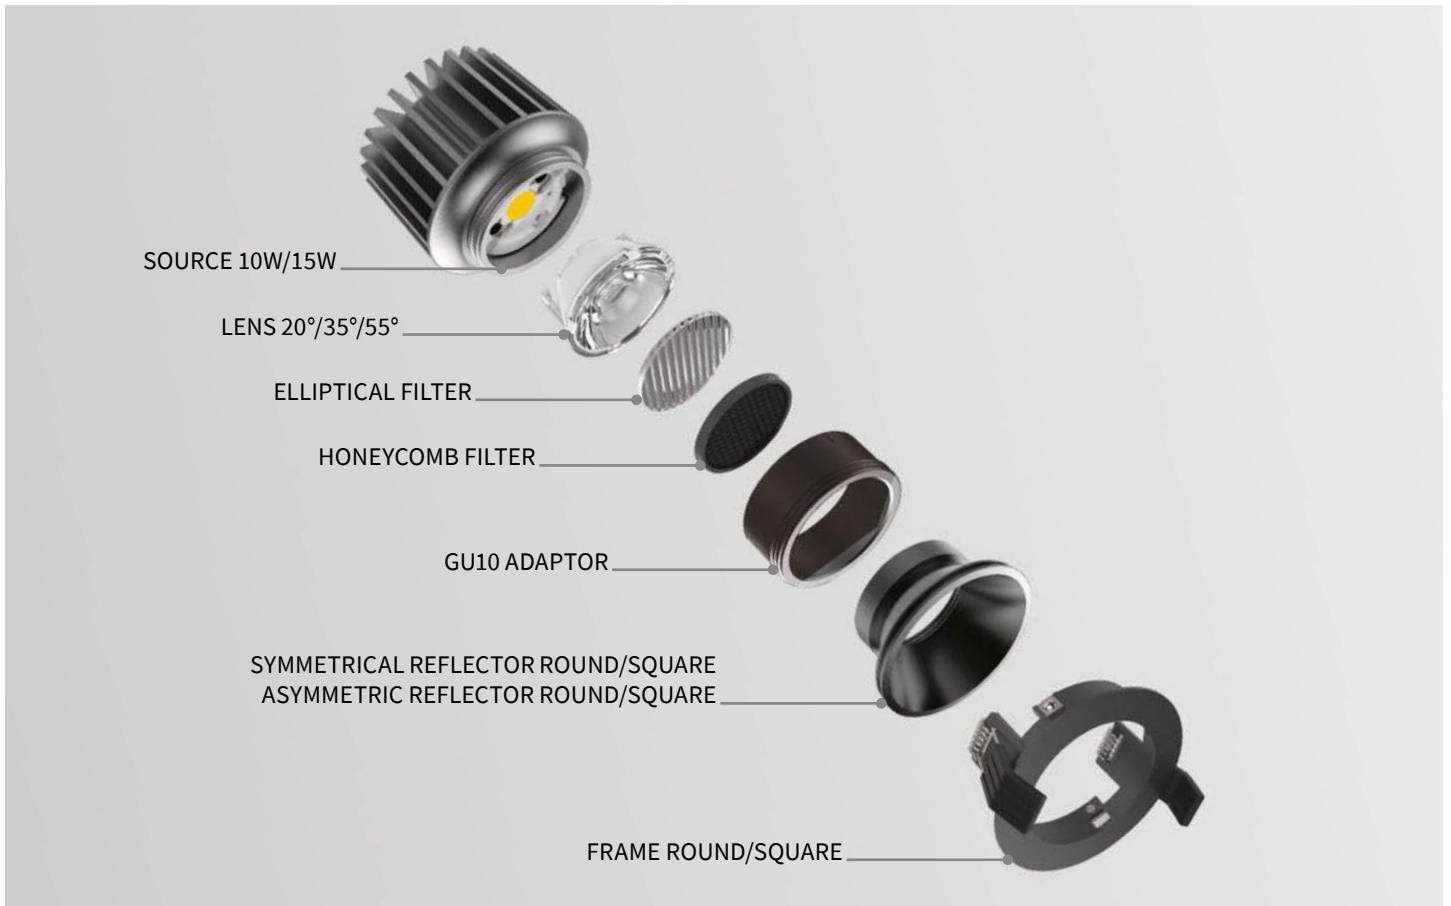

Dynamic - Optional

LENS Not included/Optional

Beam	Code
20°	211763
55°	211770

FILTER Not included/Optional

Finish	Code
Honeycomb	208671

Finish	Code
Elliptical	208688

GU10 ADAPTOR Not included/Optional

Finish	Code
White	208640
Black	208657