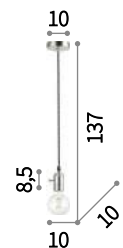

IP20

E27 max 1x60W

- 163109 SP1 Brunito
- 163116 SP1 Cromo
- 163154 SP1 Ottone
- 163161 SP1 Piombo
- 163123 SP1 Rame Antico