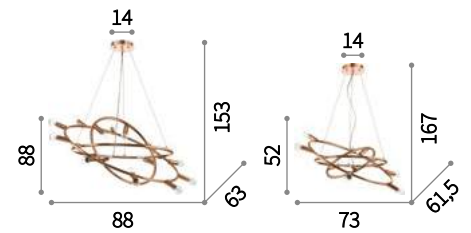

IP20
E14 max 15 x 40W
133058 SP15

IP20
E14 max 9 x 40W
133041 SP9