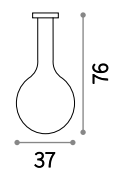

♀ □ IP44
E27 max 2 x 42W
205939 ■ White