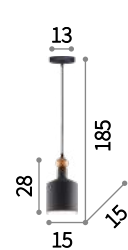

E27 max 1 x 42W

221496 Triade-3 SP1