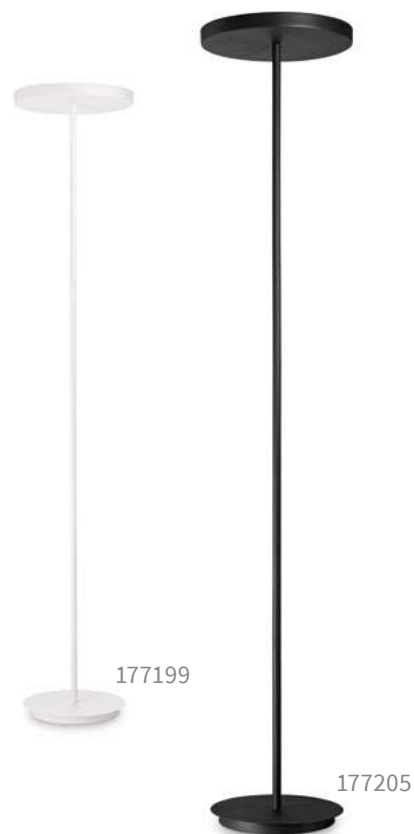

Colonna

Chrome or matt varnished metal frame.
Acrylic diffuser. Power cable coated with
fabric. The lamp fits replaceable LED
bulbs.

LED Bulbs LED GX53 9,5W 3000 K
included. Cod. 123936

**ON
OFF** Lamp with integrated switch.

GX53 max 4 x 15W

177199 PT4 Bianco
177212 PT4 Cromo
177205 PT4 Nero