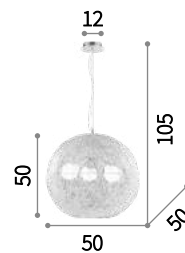

IP20
E27 max 3 x 60W
026510 SP3 D50