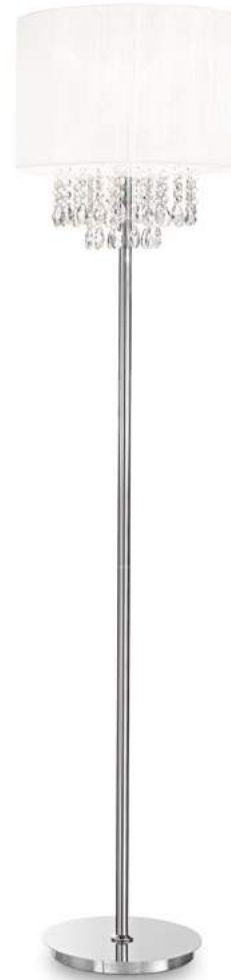

103327

122601

068275

Opera

Chrome frame. PVC foil shade covered with metallic filaments. Cut crystal pendants. Suspension lamps provided with steel cables adjustable in length.

LED LED source 3000 K in model AP3, 15.000 h life.

ON OFF Lamp with integrated switch in models: AP3, TL1 and PT1.

⊕ ⊖ IP20

E27 max 10 x 60W
165011 SP10 Bianco

⊕ ⊖ IP20

E27 max 6 x 60W
122601 SP6 Argento
068299 SP6 Bianco
103327 SP6 Nero

⊕ ⊖ IP20

E27 max 4 x 60W
182179 SP4 Bianco

⊕ ⊖ IP20

E14 max 2 x 40W +
LED 1W / 45 Lm
122588 AP3 Argento
068268 AP3 Bianco

⊕ ⊖ IP20

E27 max 1 x 60W
068305 TL1 Bianco

⊕ ⊖ IP20

E27 max 1 x 60W
068275 PT1 Bianco