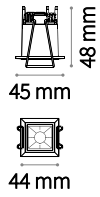

Lika Trim

37 x 37 mm
Weight 0,08 Kg

LED COB AND DRIVER HIGH QUALITY* Driver ON/OFF included

Power	Beam	Flux	CCT	Finish	Code
2 W	45°	220 Lm	3000 K	Black	■ 206141