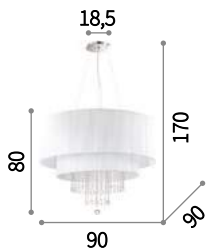

Chrome frame. PVC foil shade covered with metallic filaments. Cut crystal pendants. Suspension lamps provided with steel cables adjustable in length.

LED LED source 3000 K in model AP3, 15.000 h life.

ON OFF Lamp with integrated switch in models: AP3, TL1 and PT1.