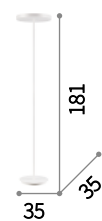

Colonna

Chrome or matt varnished metal frame.
Acrylic diffuser. Power cable coated with
fabric. The lamp fits replaceable LED
bulbs.

LED Bulbs LED GX53 9,5W 3000 K
included. Cod. 123936

**ON
OFF** Lamp with integrated switch.

GX53 max 4 x 15W

177199 PT4 Bianco
177212 PT4 Cromo
177205 PT4 Nero