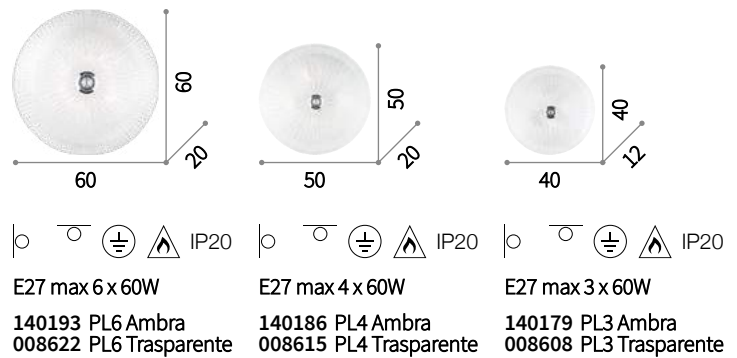

Shell

Plate-worked glass diffuser with grit decoration inside. Glass holder with metal detail. Available versions: clear glass with chrome detail or amber glass with gold detail.

140186