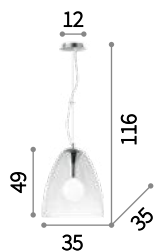

Audi-20

Chrome metal central bulb holder. Blown clear or blend chrome glass diffuser. Steel wire adjustable in length with automatic blocking mechanisms.

LED Bulbs LED E27 8W Globo D125 3000 K included. Cod. 101347/101354

E27 max 1 x 100W

103990 SP1 Cromo Sfumato
016931 SP1 Trasparente