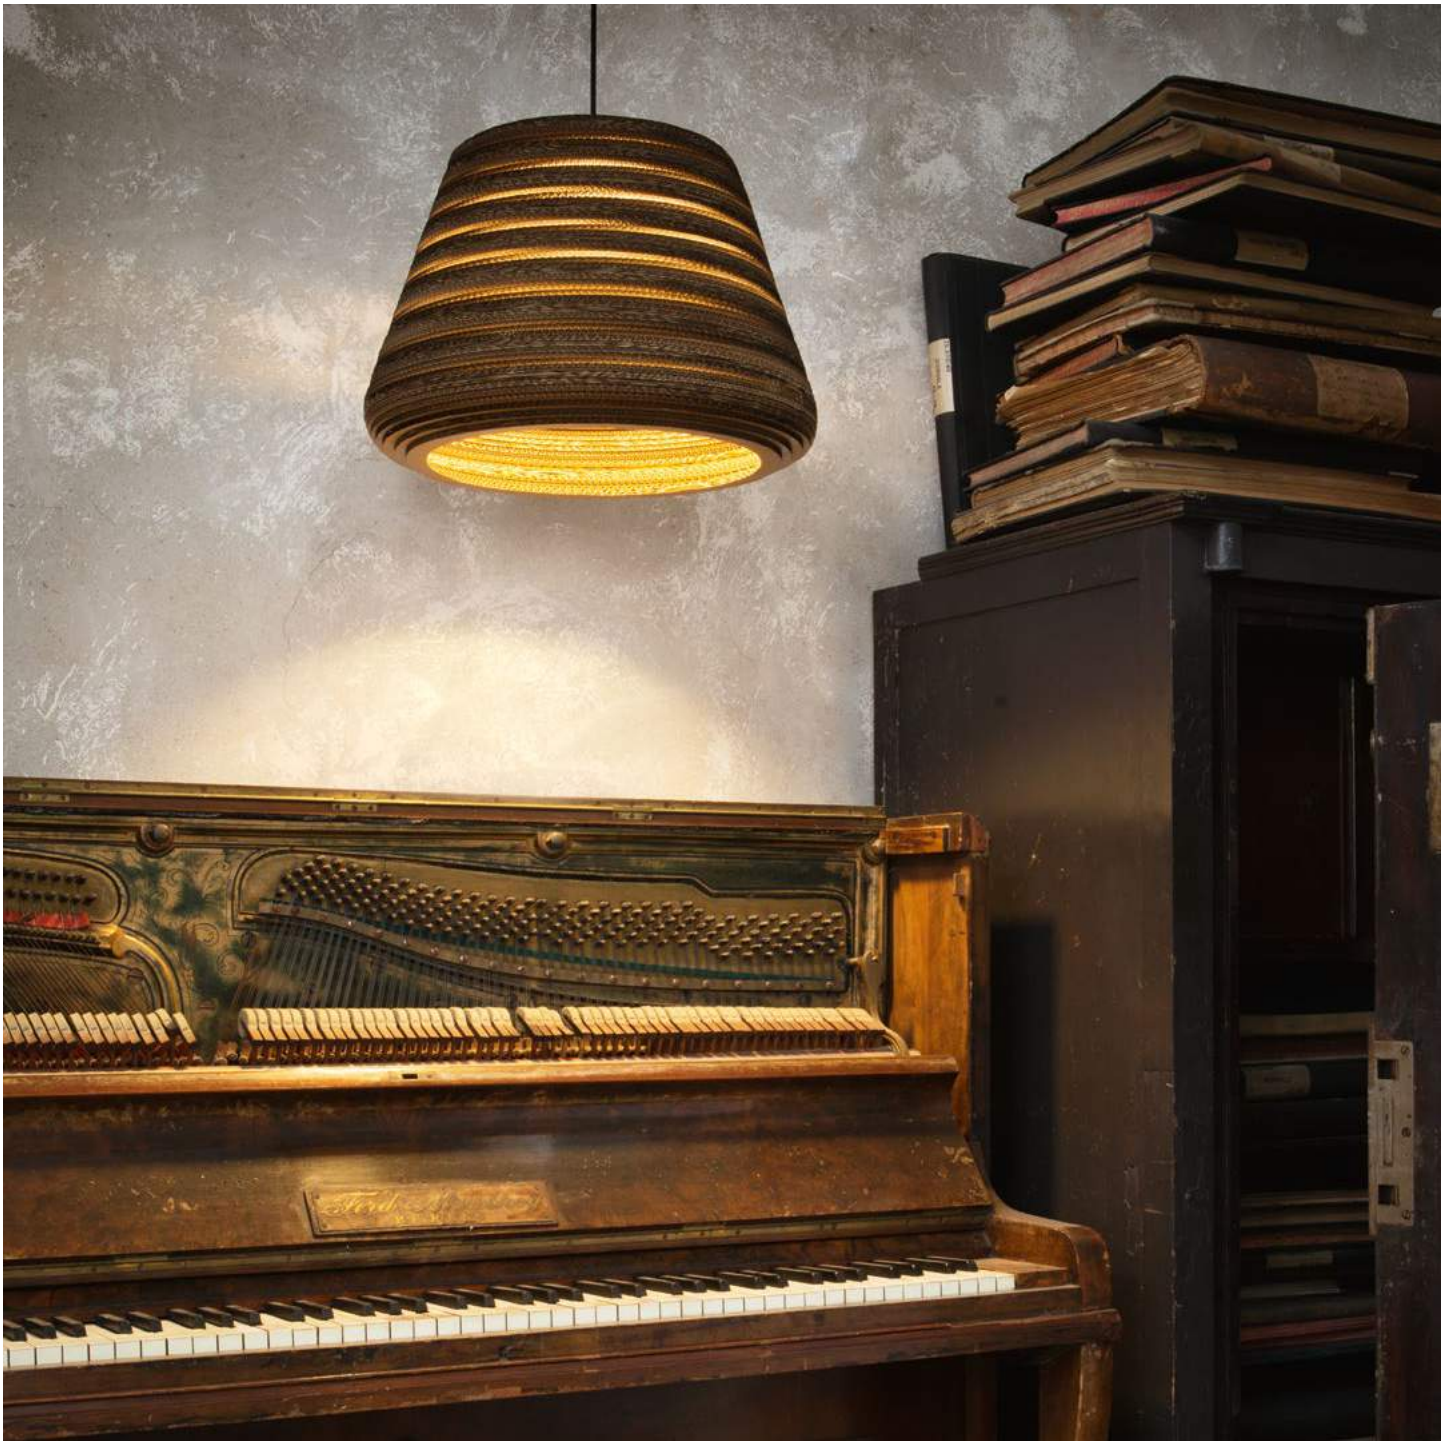

E27 max 1 x 60W

138343 Nawa-2 SP1

⊕ ⊖ IP20

E27 max 1 x 60W

140827 Nawa-3 SP1

Marrakech

Openwork metal diffuser with silver effect finish.

⊕ ⊖ IP20
E27 max 2x60W
135175 SP2