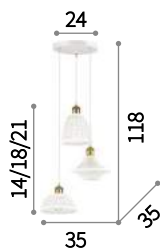

⊖ ⊕ IP20

E27 max 3 x 60W
206875 SP3