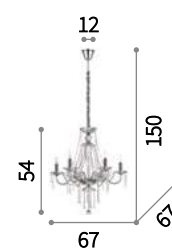

⊕ ⊖ IP20

E14 max 6 x 40W
168753 SP6