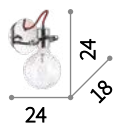

Radio

Metal ceiling rose and frame. Adjustable diffuser. Electrical cable coated with fabric. Available with chrome or matt white or black varnish finish.

LED Bulbs LED E27 8W Globo D125 trasparente 3000 K included. Cod. 101347

ON OFF Lamp with integrated switch in models: TL1 e PT2.

E27 max 5 x 60W

141138 SP5 Bianco
141145 SP5 Cromo