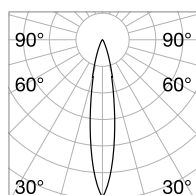

m	lx	øm
1	576	0,39
2	144	0,78
3	64	1,17
4	36	1,56
5	23	1,96

CRI≥90 3,5W 23° 200 Lm 3000 K