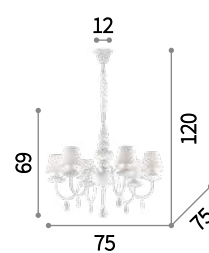

⊕ ⊖ IP20

E14 max 6 x 40W
035581 SP6 Bianco
111872 SP6 Nero