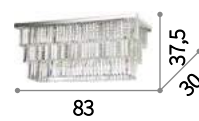

IP20
E14 max 6 x 40W
166261 PL6 Cromo