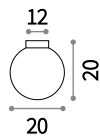

IP44
E27 max 1 x 42W
213309 White