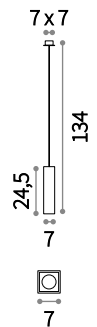

IP20

GU10 max 1 x 35W

150666 White
150673 Concrete