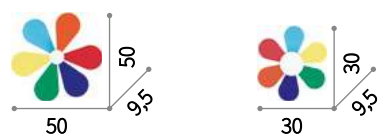

Ecoflex

Chrome metal structure with flexible and freely adjustable arms. Blown frosted colored glass diffusers.

IP20	IP20
E14 max 8 x 40W	E14 max 6 x 40W
044545 PL8	044538 PL6

Flower

Metal main structure with multicolour acrylic decorative details.