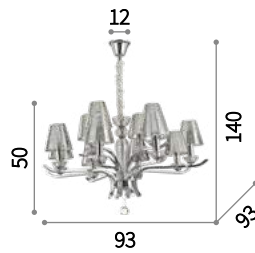

⊕ ⊖ IP20

E14 max 12 x 40W
115832 SP12