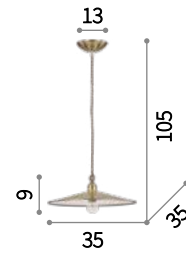

⊕ □ IP20

E27 max 1 x 60W

112701 SP1 Brunito
112732 SP1 Rame

⊕ ⊕ IP20

E14 max 1 x 40W

112626 AP1 Brunito
112695 AP1 Rame