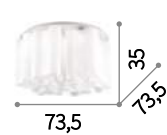

⊕ ⊖ IP20

E27 max 10 x 60W
125510 PL10 Bianco
172804 PL10 Fumè