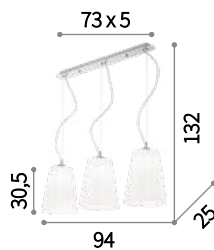

⊕ ⊖ IP20
E27 max 3 x 60W
132204 SP3