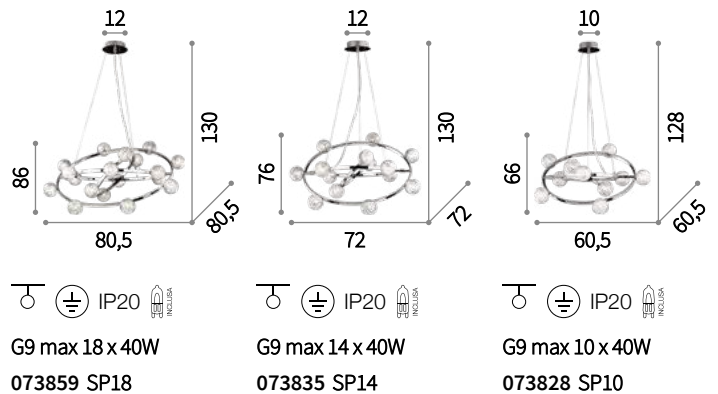

Orbital

Chrome frame composed of rotating concentric rings. Spherical glass diffusers with fine glass thread decoration inside. Steel cables adjustable in length.

Bulbs ALO G9 28W 2700 K included.