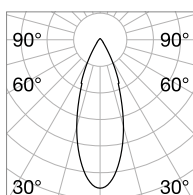

m	lx	øm
1	6240	0,62
2	1560	1,24
3	693	1,86
4	390	2,48
5	249	3,10

CRI≥82 30W 36° 2760 Lm 3000 K