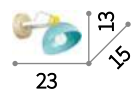

⊕ ⊖ IP20
E27 max 1 x 60W
157139 AP1 Azzurro
157122 AP1 Rosso