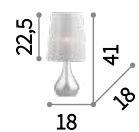

○ □ IP20
E14 max 1 x 40W
035987 TL1 Small