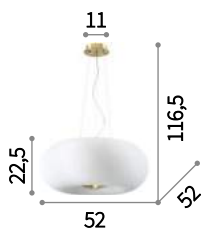

Arizona

Metal frame with satin brass finish. White acid-etched blown glass diffuser with embossed decorative stripes.

LED Bulbs LED GX53 9,5W 3000 K included. Cod. 123936

IP20
INCLUSA
GX53 max 5 x 15W
214481 SP5