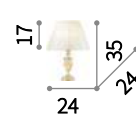

⊕ ⊖ IP20
E14 max 1 x 40W
012889 TL1