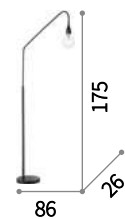

⊕ ⊖ IP20 INCLUSA
E27 max 1 x 60W

163369 PT1 Nero