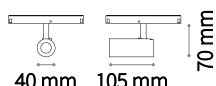

LED COB HIGH QUALITY*

Power	Beam	Flux	CCT	Finish	Code
12 W	34°	800 Lm	3000 K	Black	224169

90° 355° Weight 0,21 Kg

OPTIONAL Not included