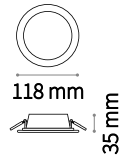

Groove

IP20 CRI ≥80 30.000 h ALUMINUM

① 100 mm

LED SMD AND DRIVER Included

Power	Beam	Flux	CCT	Finish	Code
10 W	90°	700 Lm	3000 K	White	123974
		800 Lm	4000 K	White	147666