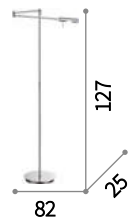

IP20
G9 max 1 x 28W
153612 PT1