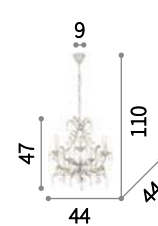

 IP20
 E14 max 2 x 40W
 121864 AP2

Cascina

Hand leaf-shaped frame and decorative elements. Hand painted with white or gold varnish.

⊕ ⊖ IP20

E14 max 10 x 40W
100302 SP10

⊕ ⊖ IP20

E14 max 8 x 40W
100289 SP8

⊕ ⊖ IP20