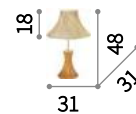

⊙ □ IP20
E27 max 1 x 60W
017716 TL1