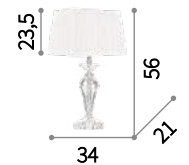

○ □ IP20
E27 max 1 x 60W

110509 Kate-2 TL1 Square