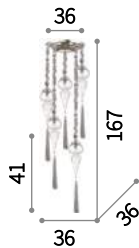

⊕ ⊖ IP20

E14 max 5 x 40W
139586 SP5