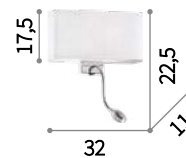

⌀ IP20

⌀ IP20

E27 max 1 x 60W + LED 1W / 45 Lm

E27 max 1 x 60W
152851 AP1 Bianco

215709 AP2 All Black
215693 AP2 All White
035949 AP2 Bianco
103204 AP2 Canvas
035956 AP2 Nero