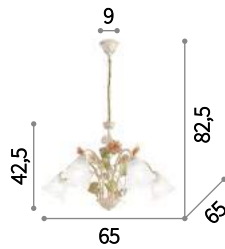

IP20
E14 max 6 x 40W
024493 PL6

IP20
E14 max 3 x 40W
024509 PL3

IP20
E14 max 2 x 40W
024523 AP2

Valentina

Handmade and hand decorated antique brass metal frame with golden effects and pink and green details. Satin glasses.