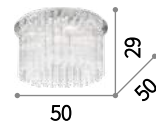

IP20
G9 max 8 x 40W
019451 PL8