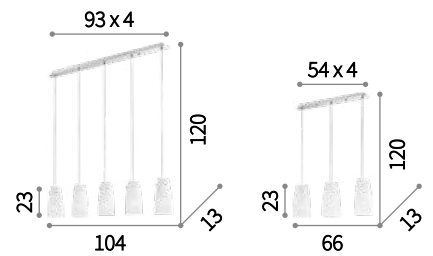

Sugar

Chrome metal frame. Hand-crafted blown clear glass diffuser, with grit decoration inside.

 IP20
 E27 max 5 x 60W
 090764 SP5

 IP20
 E27 max 3 x 60W
 008776 SP3

016863

Audi-10

Chrome metal frame. Clear or smoky grey blown glass diffuser. Steel wires adjustable in length with automatic blocking mechanisms.