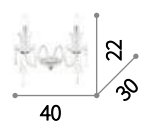

⊕ ⊖ IP20

E14 max 2 x 40W
187433 AP2