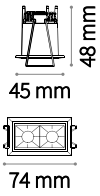

68 x 37 mm
Weight 0,13 Kg

LED COB AND DRIVER HIGH QUALITY* Driver ON/OFF included

Power	Beam	Flux	CCT	Finish	Code
4 W	45°	440 Lm	3000 K	Black	■ 206196