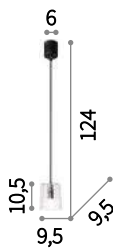

G9 max 1 x 15W
166988 Cognac-1 SP1