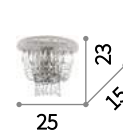

⊕ ⊖ IP20

E14 max 2 x 40W

207155 AP2 Cromo
201023 AP2 Ottone