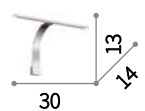

○ □ IP44

LED 7,2W / 490 Lm

005225 AP1