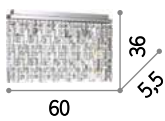

IP20
G9 max 6 x 40W
200026 PL6 Cromo
200095 PL6 Ottone