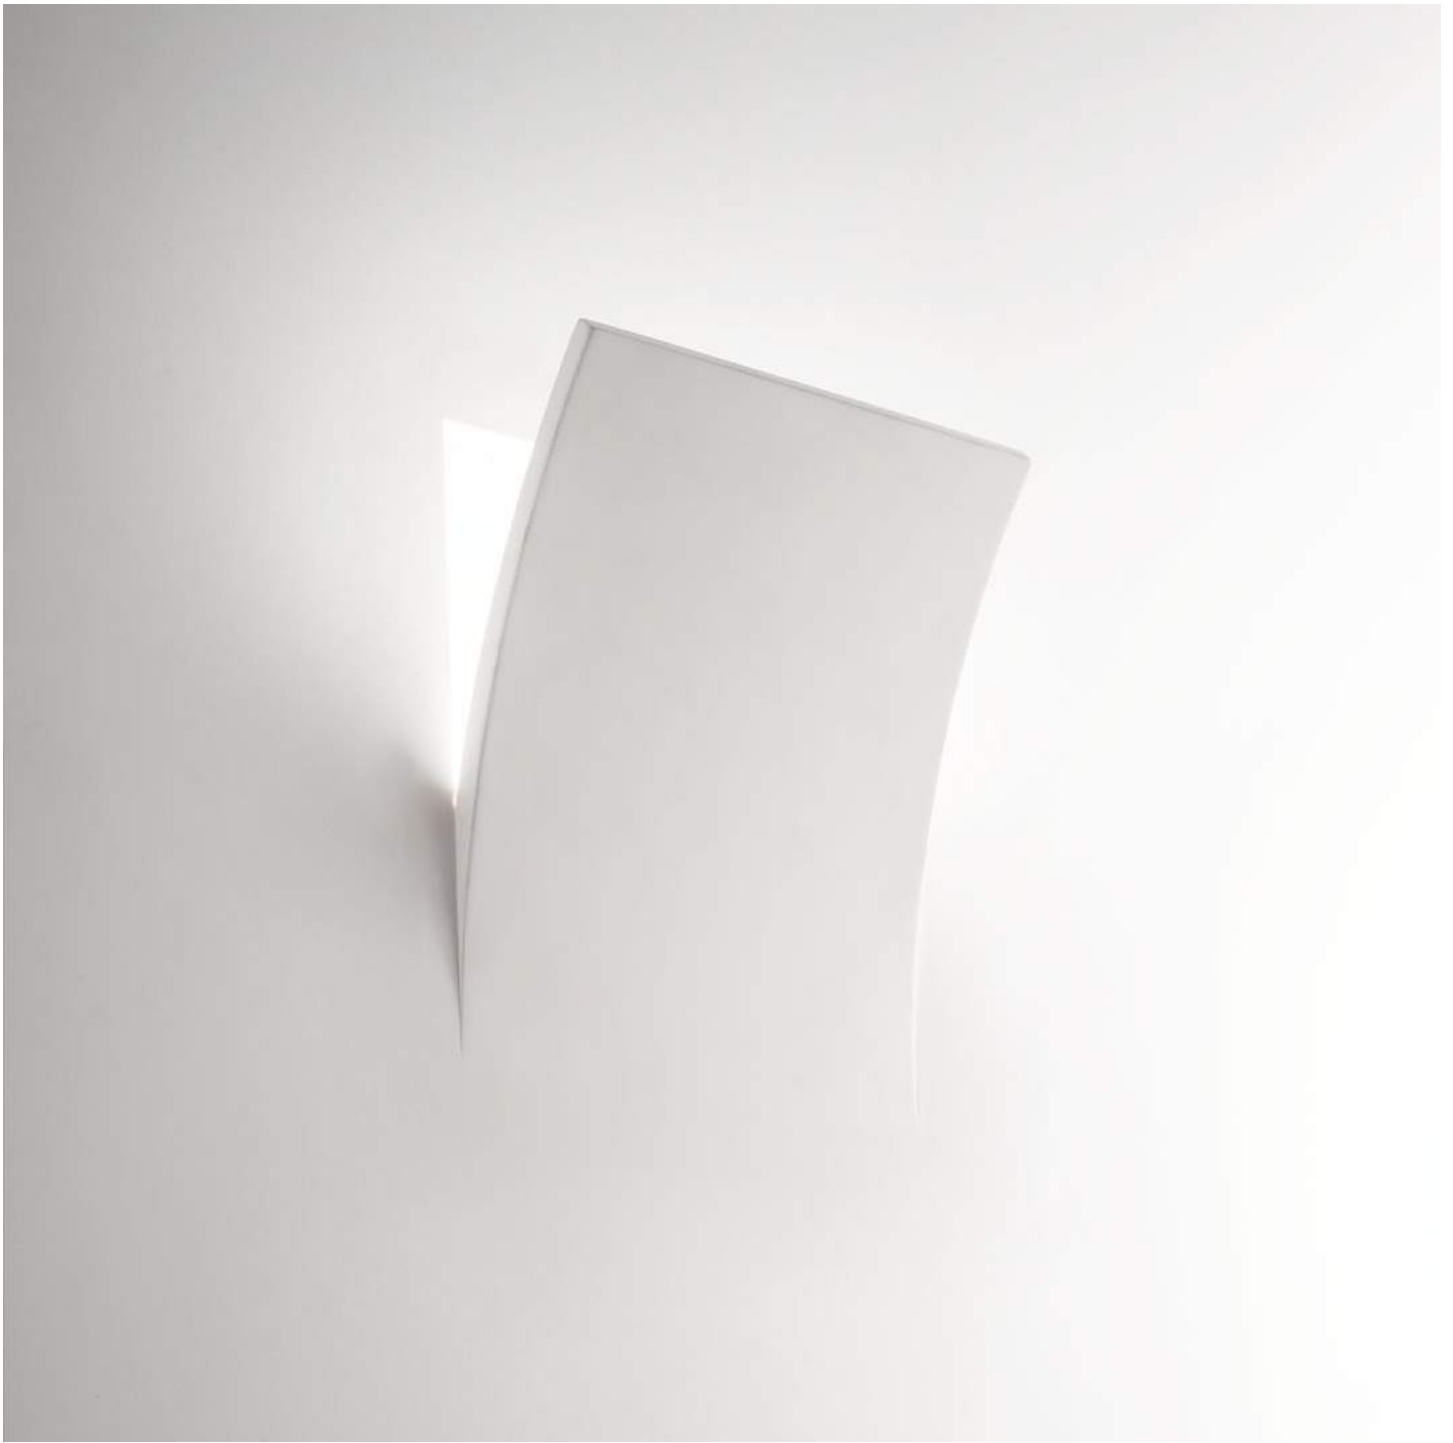

Foglio

Popup recessed item. Total gypsum body.
It fits replaceable GU10 bulb.