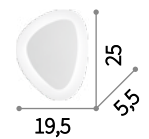

IP20
LED 18W / 1940 Lm
196190 AP90 Small