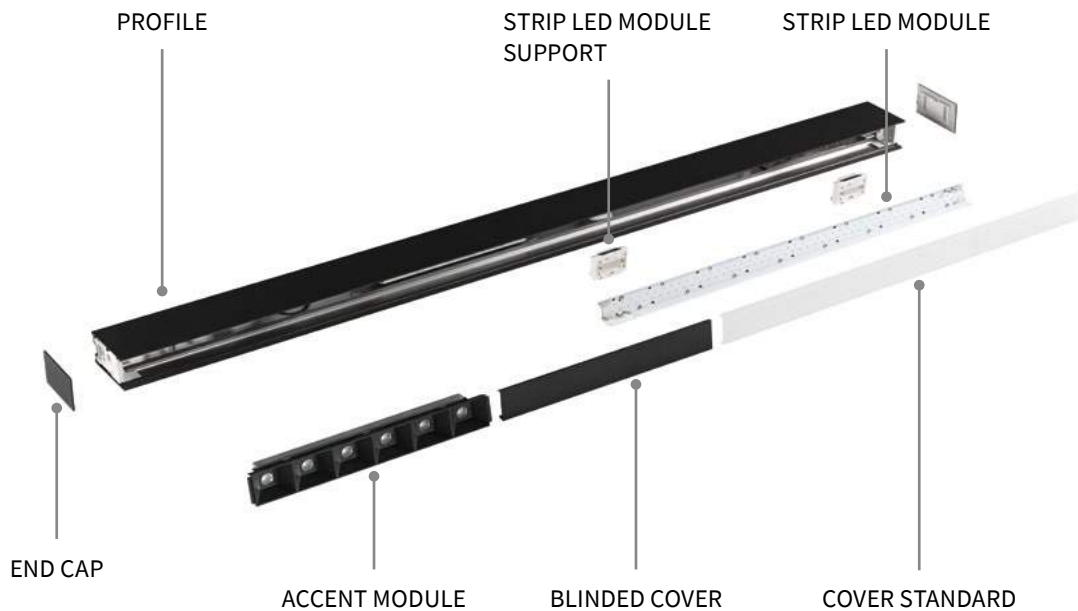

Fluo - Kit and Optional

MOUNTING KIT Not included/Required - 1 kit x 1500 mm

	Ceiling cup	N° Cables	Color	Code	Cables Length
Kit Pendant	Yes	2	White	191591	2000 mm
		2	Black	191164	
	Yes	2	White	215907	5000 mm
		2	Black	215891	
No	1		220826	2000 mm	

	Finish	Code
Kit Recessed	Grey	191188

	Finish	Code
Kit Surface	Grey	191171

COVER Not included/Optional

	Material	Length	Color	Code
Opal	PMMA	600 mm	White	191645
		1200 mm	White	191652
		1800 mm	White	191669
Blinded	Aluminum	150 mm	Black	191355
		300 mm	Black	191362
		600 mm	Black	191379

STRUCTURE CONNECTOR Not included/Optional

Code
191508