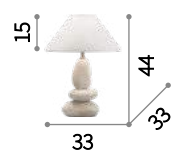

ON
OFF Lamp with integrated switch.

○ □ IP20
E27 max 1 x 60W
034942 TL1 Big

○ □ IP20
max 1 x 60W E27
034935 TL1 Small

Biva-50

Hand decorated resin body with chrome metal on the top. Double cloth shade: white inside and pleated hemp colour outside.