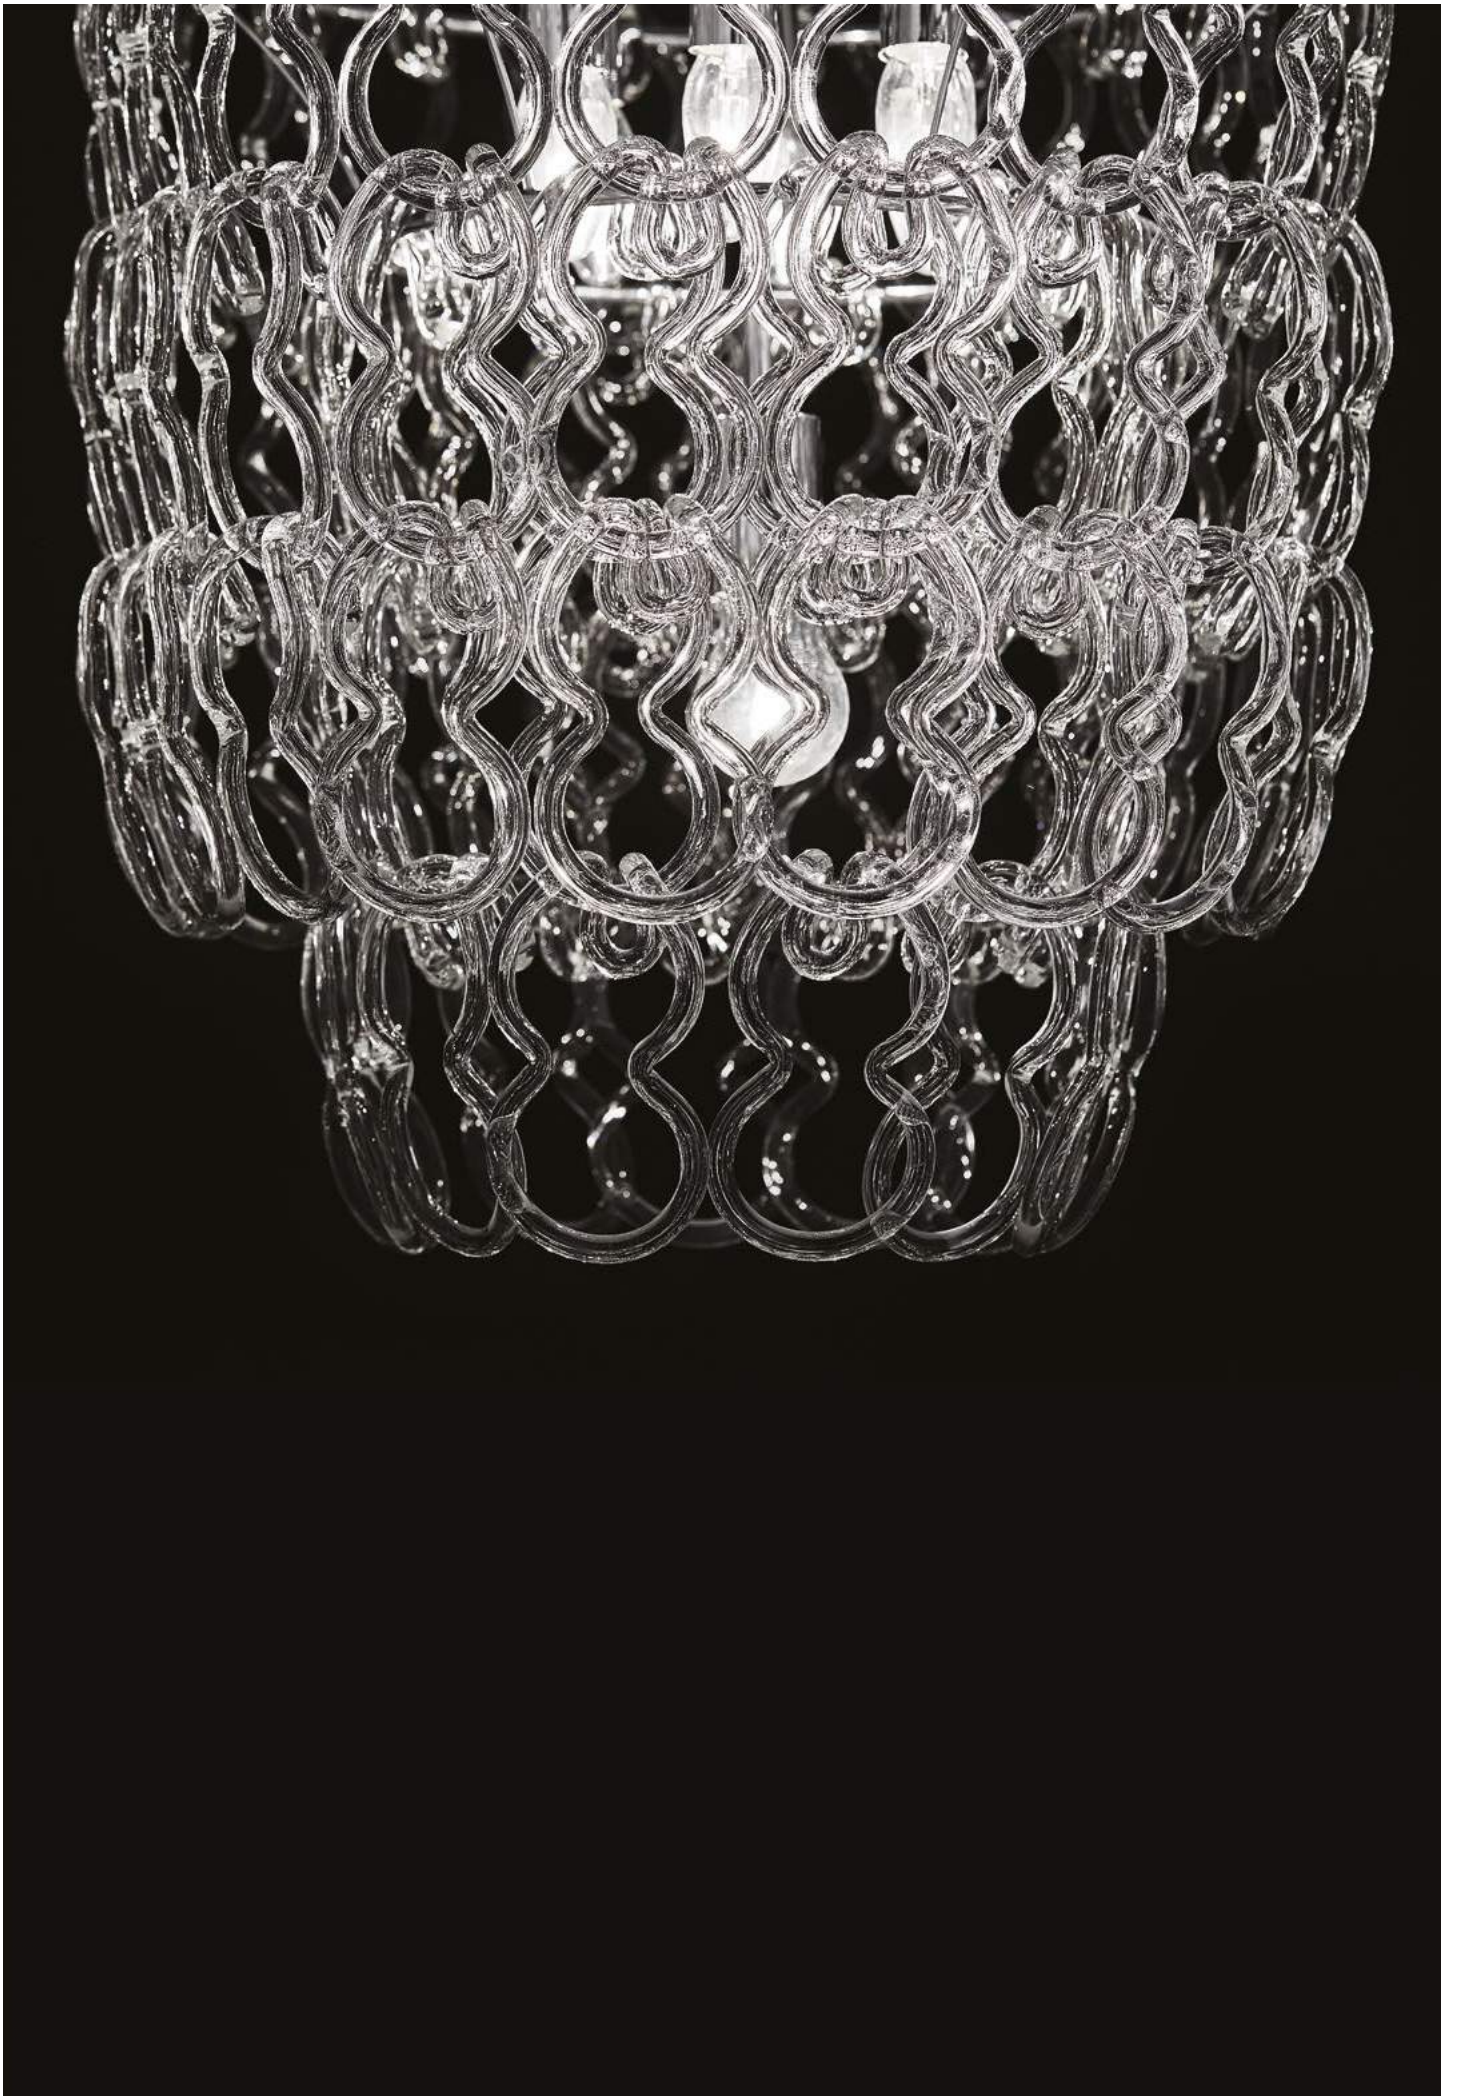

Majestic

Chrome metal circular frame. Decorative elements composed of handmade glass rods fixed with clips to the steel cables.

Bulbs ALO G9 28W 2700 K included.

 IP20
 

 G9 max 10 x 40W
 087269 SP10

 IP20
 