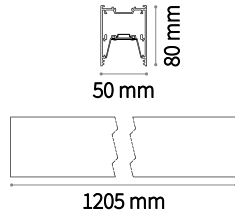

Fluo Bi-Emission

BOUCE LIGHT INCLUDED (•)

Weight 2,89 Kg

LED SMD AND DRIVER HIGH QUALITY* Driver ON/OFF included

Power	Beam	Flux	CCT	Finish	Code
26 W	105°	2800 Lm	3000 K	Aluminu.	192659
13 W •	105° •	1900 Lm •		White	192666
				Black	192710
		3000 Lm	4000 K	Aluminu.	192734
		2100 Lm •		White	192741
				Black	192758

DIMMABLE DRIVER Not included/Optional

	Power	Output	Current	Measure	Code
1-10V	17 W	27/56Vdc	300 mA	280x30x21 mm	216447
DALI	14 W	20/54Vdc	250 mA	280x30x21 mm	216300