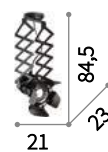

⊕ ⊖ IP20
E27 max 1 x 60W
155500 PL1