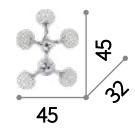

IP20
G9 max 5 x 40W
098043 PL5