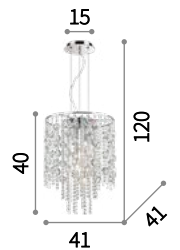

Cut crystal pendants. Steel cables adjustable in length with automatic device.

 Bulbs ALO G9 28W 2700 K included.

 IP20 
 G9 max 10 x 40W
 044767 SP10

 IP20 
 G9 max 8 x 40W
 044774 SP8

 IP20 
 G9 max 4 x 40W
 062211 SP4