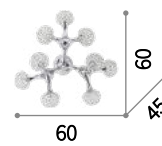

IP20
G9 max 9 x 40W
093505 PL9