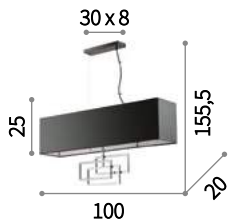

  IP20
E27 max 1 x 60W
082387 TL1

  IP20
E27 max 1 x 60W
082448 PT1

201092

Luxury

Metal frame. Matt black base. PVC shade with sides covered with fabric.

ON
OFF Lamp with integrated switch in models: TL1 and PT1.