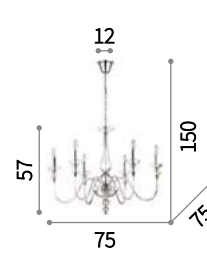

Hand-shaped blown clear or white glass chandelier. Chrome metal frame and details.

⊕ ⊖ IP20

E14 max 12 x 40W

168906 SP12 Trasparente

⊕ ⊖ IP20

E14 max 9 x 40W

044453 SP9 Trasparente

⊕ ⊖ IP20