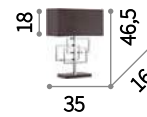

E14 max 1 x 60W
201078 TL1 Cromo
201115 TL1 Ottone