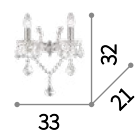

⊕ ⊖ IP20

E14 max 2 x 40W

035642 AP2 Cromo
035659 AP2 Oro