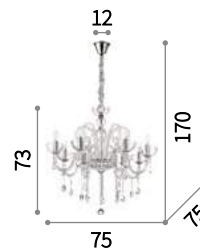

⊕ ⊖ IP20

E14 max 8 x 40W

027630 SP8 Trasparente