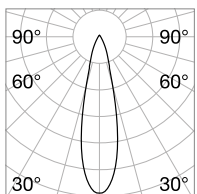

m	lx	øm
1	8787	0,42
2	2196	0,85
3	976	1,28
4	549	1,71
5	351	2,14

CRI≥82 20W 20° 2200 Lm 3000 K