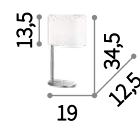

 LED source 3000 K in model AP2, 15.000 h life.

 Lamp with integrated switch in models: AP2, TL1 and PT1.

E14 max 4 x 40W
074962 SP4 Bianco

E14 max 1 x 40W +
LED 1W / 45 Lm
074900 AP2 Bianco
074917 AP2 Marrone