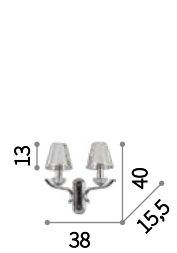

⊕ ⊖ IP20

E14 max 2 x 40W
115863 AP2