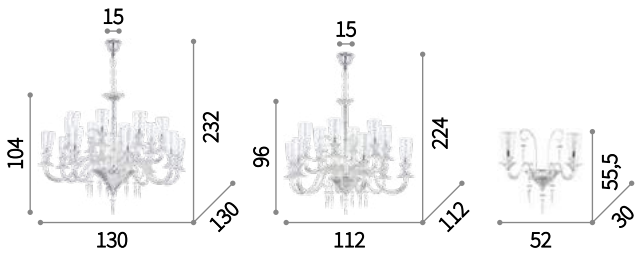

013046 AP1SmallOro
013060 AP1SmallTrasparente

Beethoven

Blown and hand finished clear glass chandelier. Chrome metal frame and details. Velvet chain cover.

⊕ ⊖ IP20

E14 max 16 x 40W
103426 SP16

⊕ ⊖ IP20

E14 max 12 x 40W
103419 SP12