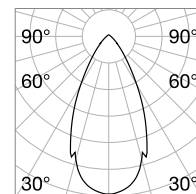

m	lx	øm
1	2657	0,93
2	664	1,87
3	295	2,81
4	166	3,75
5	106	4,69

CRI≥82 20W 45° 2200 Lm 3000 K

*For further information please contact the technical office.