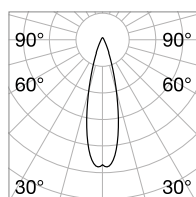

m	lx	øm
1	1081	0,40
2	270	0,80
3	120	1,20
4	67	1,60
5	43	2,01

CRI≥90 5W 23° 380 Lm 3000 K