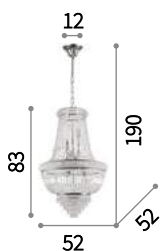

⊕ ⊖ IP20

E14 max 10 x 40W

215969 SP10 Cromo
207216 SP10 Ottone