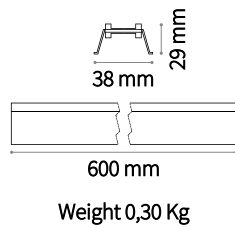

STRIP LED MODULE Accessories for customization

Power	Beam	Flux	CCT	Voltage	Code
8 W	105°	900 Lm	3000 K	12V	198668
		950 Lm	4000 K	12V	198675
13W	105°	1300 Lm	3000 K	24 V	198699
			3000 K	48 V	198705
		1400 Lm	4000 K	24 V	198682
			4000 K	48 V	198712