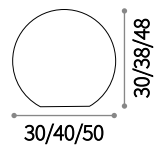

IP44
E27 max 1 x 60W
191638 White ø 30
191621 White ø 40
191614 White ø 50