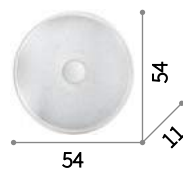

⌀ ⌀ ⊕ IP20
LED 56W / 4400 Lm
196657 PL8

⌀ ⌀ ⊕ IP20
LED 28W / 2600 Lm
196640 PL4

Rubens

Metal frame and central glass holder with matt white finish. Clear glass diffuser with tiles.

LED LED source 3000 K, 20.000 h life.