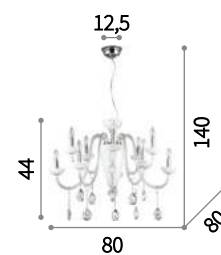

⊖ ⊕ IP20

E14 max 12 x 40W
207483 SP12

⊖ ⊕ IP20

E14 max 2 x 40W
207476 AP2

Camelia

Blown and hand finished glass chandelier. chrome metal frame. Clear arms. Candle cups and main cup are available with white finishes. Cut crystal pendants. Steel wires adjustable in length with automatic blocking mechanisms.