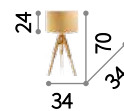

⊙ □ IP20
E27 max 1 x 60W
137841 TL1