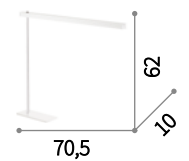

○ □ IP20

LED 6,3W / 400 Lm

147635 TL105 Alluminio
147642 TL105 Bianco
147659 TL105 Nero