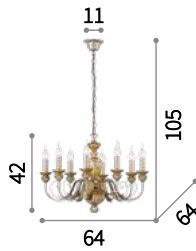

⊕ ⊖ IP20
E14 max 8 x 40W
020839 SP8