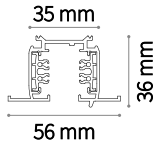

Link Trim

Weight 1,85 Kg

TRACK 2000 mm

Finish	Code
White	188010
Black	188027