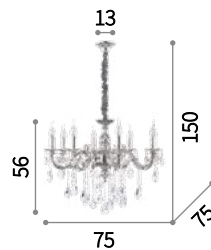

⊕ ⊖ IP20

E14 max 8 x 40W
014395 SP8