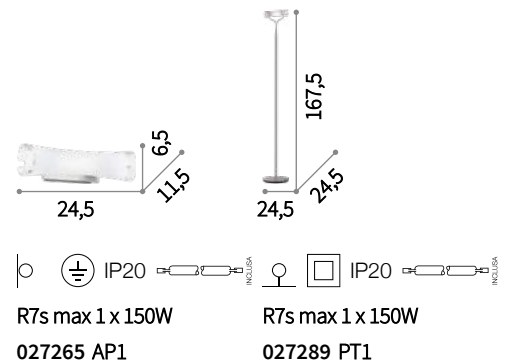

Stand Up

Metal frame with chrome finish. Pyrex glass diffuser, frosted in the middle.

Bulbs ALO R7s 120W 118 mm
2700 K included.

Lamp with integrated switch.