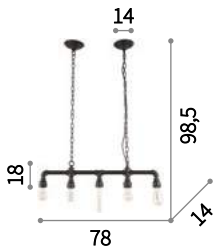

⊕ ⊖ IP20

E27 max 5 x 60W

136738 SP5 Nero
175355 SP5 Vintage