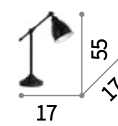

⊕ ⊖ IP20

E27 max 1 x 60W
003535 TL1 Nero
012209 TL1 Nickel