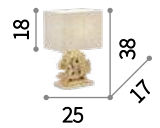

⊕ ⊖ IP20
E14 max 1 x 40W
094021 TL1