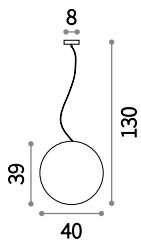

IP44
E27 max 1 x 60W
136004 White