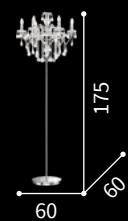

⊕ ⊖ IP20

E14 max 6 x 40W

179902 PT6 Cromo