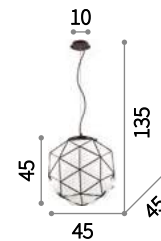

⊕ IP20
E27 max 1 x 60W
159263 SP1 D45