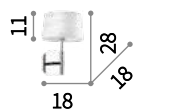

IP20
G9 max 1 x 40W
000589 AP1