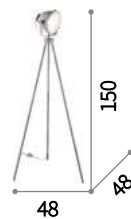

IP20
E27 max 1 x 40W
155623 PT1