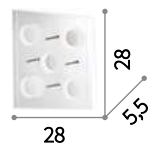

IP20
LED 25W / 1500 Lm
196725 PL5