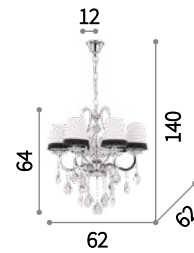

IP20
E14 max 6 x 40W
093147 SP6