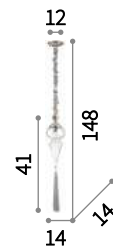

⊕ ⊖ IP20

E14 max 1 x 40W
135816 SP1

⊕ ⊖ IP20

E14 max 1 x 40W
139593 AP1

Harem

Antique brass metal body and embossed ornaments. Cut crystal set octagons. Blown light amber clear glass diffusers with tassels. Velvet chain cover.