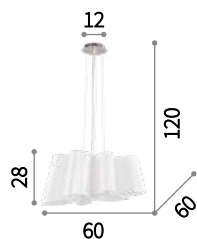

Smug

Chrome metal ceiling rose. Organza glitter fabric shade. Suspension lamps provided with steel cables adjustable in length.

⊕ IP20

E27 max 1 x 60W

110684 SP1

Nastrino

Chrome metal frame. Shades with enamelled white structure covered with white organza ribbon.