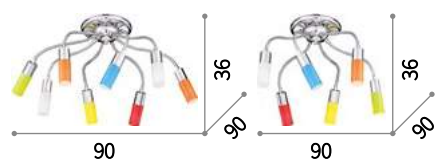

Ecoflex

Chrome metal structure with flexible and freely adjustable arms. Blown frosted colored glass diffusers.

IP20	IP20
E14 max 8 x 40W	E14 max 6 x 40W
044545 PL8	044538 PL6

Flower

Metal main structure with multicolour acrylic decorative details.