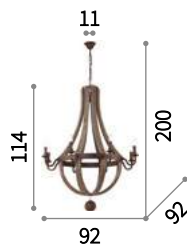

⊕ ⊖ IP20
E14 max 8 x 40W
129709 SP8