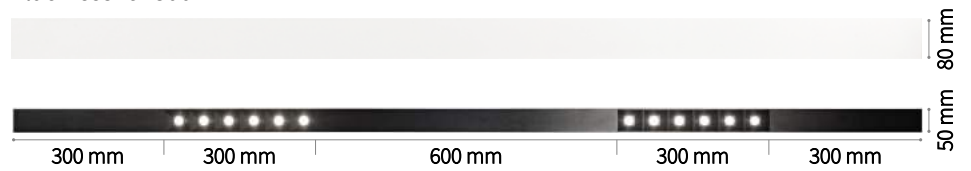

Fluo Accent 1800