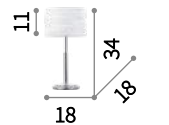

IP20
G9 max 1 x 40W
016559 TL1