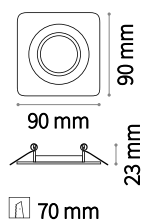

Lounge

IP20 ZINC

GU10 Not included

Power	Finish		Code
max 50W	White		138978
	Chrome		138985
	Nickel		138992