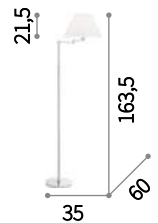

♀ ⊕ IP20

E27 max 1 x 60W

126807 PT1 Cromo
140315 PT1 Ottone Satinato