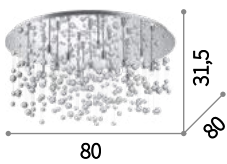

IP20
G9 max 15 x 40W

101194 PL15 Bianco
030784 PL15 Cromo