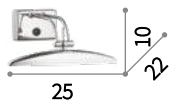

Mirror-20

Metal frame with antique brass, chrome or brass finish. Freely adjustable diffuser.

Bulbs ALO G9 28W 2700 K included.

Lamp with integrated switch.

017327

017334

031507

G9 max 2 x 40W

017327 AP2 Brunito
017334 AP2 Cromo
031507 AP2 Ottone