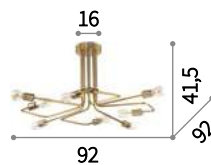

⊕ ⊖ IP20

E27 max 8 x 60W
160313 PL8