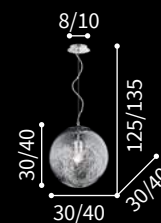

IP20
E27 max 1 x 60W
045115 SP1 D30
045122 SP1 D40