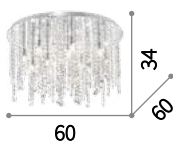

IP20
G9 max 12 x 40W
053004 PL12