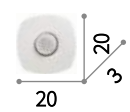

IP20

GX53 max 1 x 15W
175676 PL1