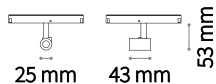

Oxy Track Single

LED COB HIGH QUALITY*

Power	Beam	Flux	CCT	Finish	Code
3,5 W	23°	200 Lm	3000 K	Black	224107

90° 355° Weight 0,10 Kg