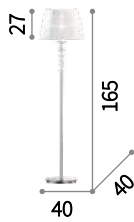

○ □ IP20
E27 max 1 x 60W

059228 PT1 Bianco