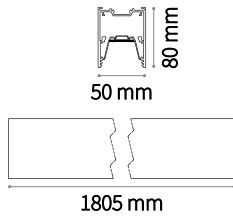

Weight 3,86 Kg

LED COB AND DRIVER HIGH QUALITY* Driver ON/OFF included - UGR <19

Power	Beam	Flux	CCT	Finish	Code
30 W	30°	2200 Lm	3000 K	Aluminu.	192512
				White	192499
				Black	192475
		2400 Lm	4000 K	Aluminu.	192451
				White	192444
				Black	192420

DIMMABLE DRIVER Not included/Optional

	Power	Output	Current	Measure	Code
1-10V	39 W	27/56Vdc	700 mA	280x30x21 mm	216416
DALI	38 W	20/54Vdc	700 mA	280x30x21 mm	216270

MOUNTING KIT Not included/Required - Page 735