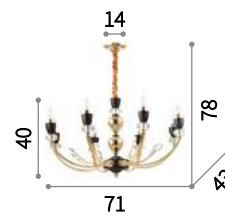

⊕ ⊖ IP20

E14 max 2 x 40W
073651 AP2

Vanity

Golden metal frame with matt black details. Cut crystals decorative elements. Velvet chain cover.

⊕ ⊖ IP20

E14 max 15 x 40W
206639 SP15

⊕ ⊖ IP20

E14 max 8 x 40W
206622 SP8