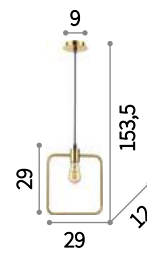

200149 AP1 Ottone Antico

200125

Abc

Total metal ceiling rose, bulb socket covers and decorative structure with satin brass finish. Power cable coated with black fabric.

⊕ ⊖ IP20

E27 max 1 x 70W
207841 SP1 Round