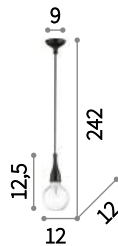

⊕ ⊖ IP20 INCLUSA
E27 max 1 x 70W

063614 SP1 Azzurro
009360 SP1 Bianco
009384 SP1 Cromo
063621 SP1 Giallo
101118 SP1 Grigio