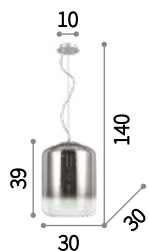

LED Bulbs LED E27 8W Globo D125 3000 K included. Cod. 101347/101354

E27 max 1 x 100W

103990 SP1 Cromo Sfumato
016931 SP1 Trasparente

Ken

Chrome metal frame. Blown glass diffuser. Steel cables adjustable in length with automatic blocking mechanisms.