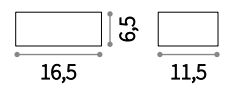

⊕ ⊖ IP44

G9 max 1 x 28W

- 115368 ■ Anthracite
- 115351 ■ White
- 115375 ■ Black