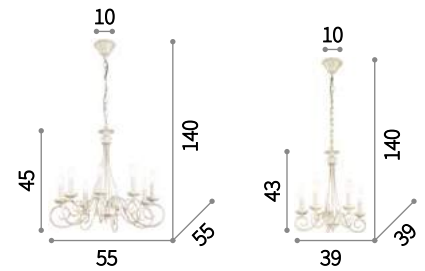

IP20
E14 max 8 x 40W
066639 SP8

IP20
E14 max 5 x 40W
066622 SP5