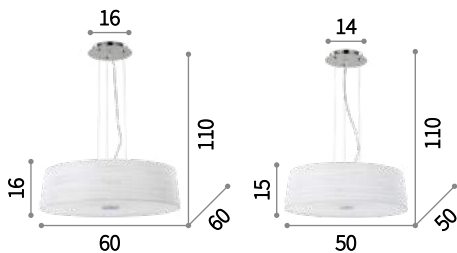

IP20
E27 max 6 x 60W
016535 SP6

IP20
E27 max 4 x 60W
043531 SP4