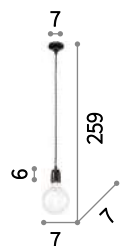

Klaus

Shiny lacquered ceramic ceiling cup and bulb socket cover. Stranded power cable covered with fabric.

⊕ ⊖ IP20

E27 max 1 x 60W

135038 SP1