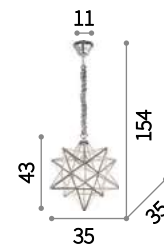

004426 PL3 Brunito
094793 PL3 Cromo

E27 max 1x60W

004419 AP1 Brunito
100425 AP1 Cromo

094786

Stella

Hand shaped metal frame. Diffuser composed of clear glass sheets embedded in metal structure. A portion of the diffuser can be opened for bulb replacing.