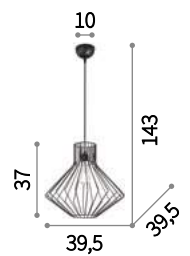

⊕ ⊖ IP20

E27 max 1 x 60W

194295 Ampolla-1SP1.Bianco 200880 Ampolla-2SP1.Bianco 200897 Ampolla-3SP1.Bianco 200903 Ampolla-4SP1.Bianco
148502 Ampolla-1SP1.Nero 148151 Ampolla-2SP1.Nero 148175 Ampolla-3SP1.Nero 167497 Ampolla-4SP1.Nero
166209 Ampolla-1SP1.Rame 167282 Ampolla-2SP1.Rame 167367 Ampolla-3SP1.Rame 167503 Ampolla-4SP1.Rame