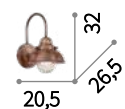

E27 max 1x60W

025261 AP1 D20 Brunito
025292 AP1 D20 Rame