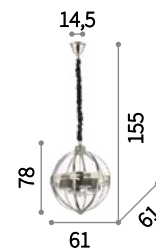

E14 max 4 x 40W
156330 SP4 Brunito
156347 SP4 Cromo