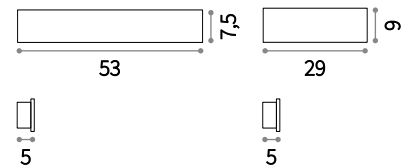

- 205151 ■ Aluminum
- 134796 ■ White
- 205168 ■ Chrome

Zig Zag

Heat-sink body totally made of aluminum sheet of 6 mm thickness. Powder paint finish. Integrated LED source.

LED LED source 3000 K, 15.000 h life.