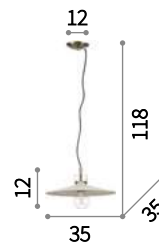

⊕ IP20
E27 max 1x60W
153445 SP1 D35