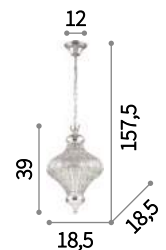

⊕ ⊖ IP20

E27 max 1 x 60W

140827 Nawa-3 SP1