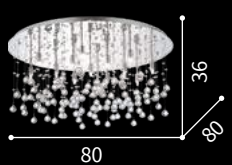

IP20
G9 max 15 x 40W

077819 PL15 Cromo
082790 PL15 Oro