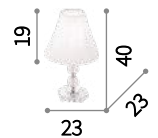

○ □ IP20
E27 max 1 x 60W
016016 TL1 Mini