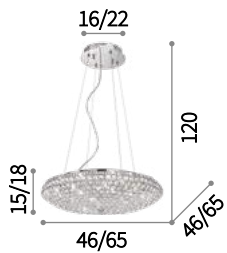

073262

King

Diffuser composed of chrome or golden metal rings with octagonal crystals set inside. Steel cables adjustable in length with automatic devices.

Bulbs ALO G9 28W 2700 K included.

G9 max 7 / 12 x 40W

087979 SP7 Cromo
088013 SP12 Cromo
088020 SP12 Oro

G9 max 7 / 9 x 40W

073224 PL7 Cromo
073255 PL9 Cromo
073262 PL9 Oro

G9 max 3 / 5 x 40W

075389 PL3 Cromo
075402 PL3 Oro
075419 PL5 Cromo
073187 PL5 Oro