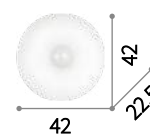

⊕ ⊖ IP20

E27 max 3 x 60W
095196 PL3 D42