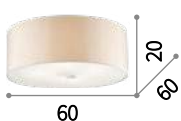

IP20

IP20

IP20

IP20

IP20

IP20

E27 max 5 x 60W

E27 max 4 x 60W

E27 max 5 x 60W

E27 max 4 x 60W

G9 max 1 x 40W

G9 max 1 x 40W

103242 SP5 Bianco
105628 SP5 Nero
087719 SP5 Wood

122236 SP4 Bianco
122243 SP4 Nero
087702 SP4 Wood

122205 PL5 Bianco
122212 PL5 Nero
090863 PL5 Wood

103266 PL4 Bianco
103273 PL4 Nero
090900 PL4 Wood

143156 AP1 Bianco
087665 AP1 Wood

143187 TL1 Bianco
087672 TL1 Wood