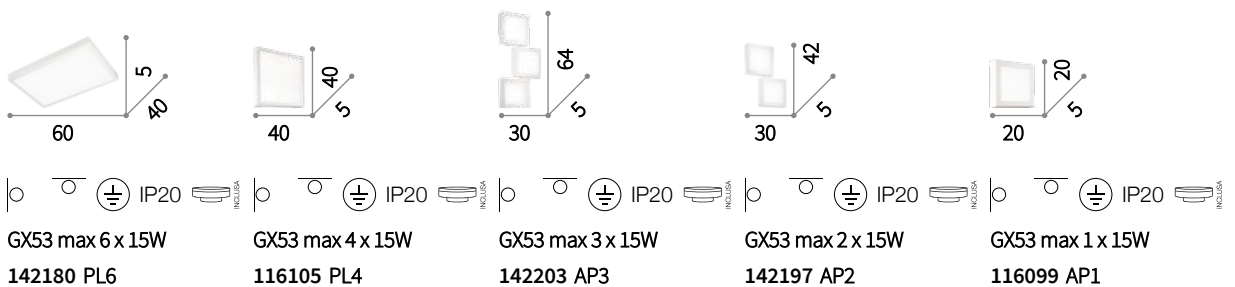

Union

Metal structure with matt white finish.
Diffuser with acid-etched glass sheet
fixed to the base with magnets.

LED Bulbs LED GX53 9,5W 3000 K
included. Cod. 123936