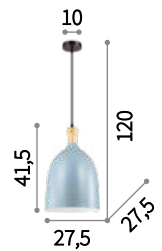

Enameled ceramic ceiling rose and diffuser. Metal central frame with brushed copper finish and matt black details.

166377

⊕ IP20

E27 max 1x40W

166377 SP1 Bianco
166384 SP1 Nero

Tuly

Metal ceiling cup- diffuser with matt coating. Diffuser is white enameled inside and implemented with a wooden detail.