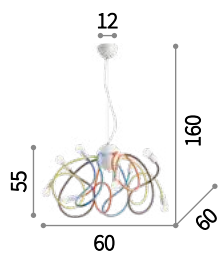

Multiflex

Metal structure finished with matt paint. Flexible arms covered with rubber. Steel wire adjustable in length with automatic blocking mechanism.