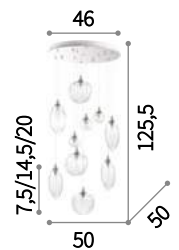

⊕ ⊖ IP20

G9 max 10 x 15W
199795 SP10 Cromo
199801 SP10 Ottone