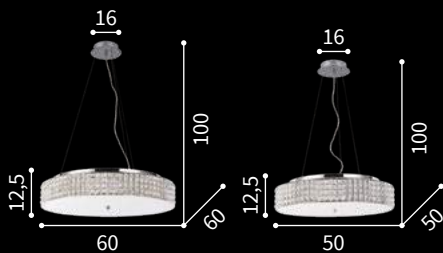

IP20
G9 max 12 x 40W
093062 SP12