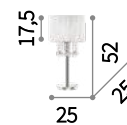

⊕ ⊖ IP20

E27 max 1 x 60W
068305 TL1 Bianco