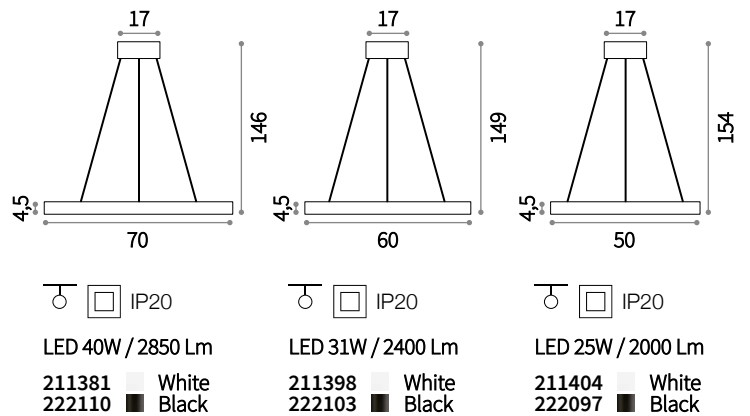

Oracle

Powder painted aluminum ceiling rose and body. Opal color plastic diffuser. Integrated LED source.

LED LED source 3000 K, 20.000 h life.