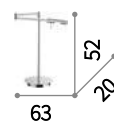

IP20
G9 max 1 x 28W
153636 TL1