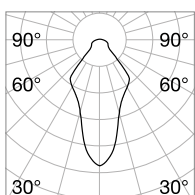

m	lx	øm
1	533	0,81
2	133	1,62
3	59	2,44
4	33	3,25
5	21	4,07

CRI≥80 10W 60° 1000 Lm 3000 K