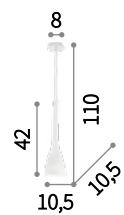

⊕ ⊖ IP20

E14 max 1 x 40W

035697 SP1 Small Bianco
035710 SP1 Small Nero
035703 SP1 Small Rosso

Milk

White enameled elliptical metal frame.
 White blown and acid-etched glass
 diffuser. Power cables adjustable in
 length.