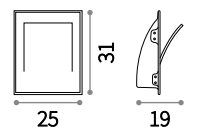

○ ⊕ IP20

E14 max 1 x 40W

150581 ■ White