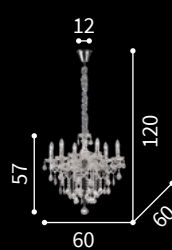

⊕ ⊖ IP20

E14 max 6 x 40W

035628 SP6 Cromo
035635 SP6 Oro

⊕ ⊖ IP20

E14 max 2 x 40W

035642 AP2 Cromo
035659 AP2 Oro