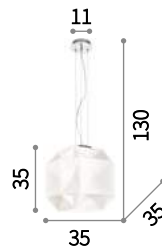

⊕ ⊖ IP20

E27 max 1 x 60W
200606 Origami-3 SP1

Diamond

Chrome metal frame. White blown and acid-etched glass diffuser. Steel wires adjustable in length with automatic device.

ON Lamp with integrated switch in TL1 model.
OFF