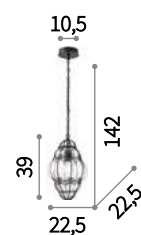

IP20
E27 max 1 x 42W
131788 SP1 Small

IP20
G9 max 1 x 28W
131771 AP1