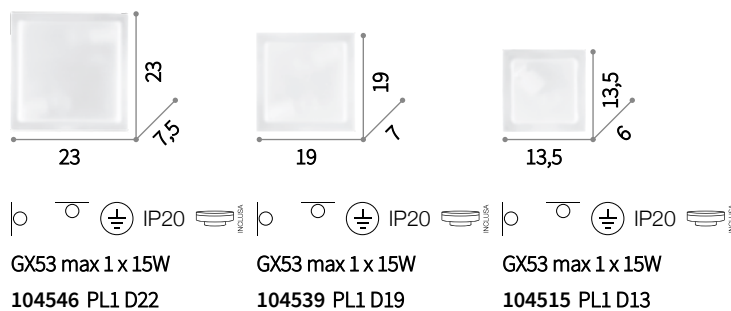

Iris

Chrome metal base. Transparent acid-etched glass diffuser.

LED Bulbs LED GX53 9,5W 3000 K included. Cod. 123936