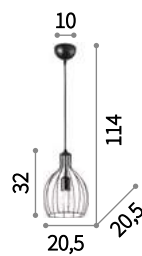

⊕ ⊖ IP20

E27 max 1 x 60W