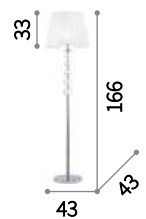

IP20
E27 max 1x100W
032313 PT1