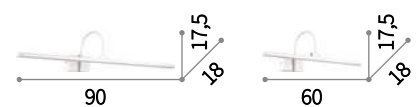

Metal frame. Adjustable diffuser with plastic screen. Switch on the base. Integrated LED source.

LED LED source 3000 K, 20.000 h life.

○ □ IP20

LED 12W / 900 Lm

199931 AP1 Big Bianco
199917 AP1 Big Cromo

○ □ IP20