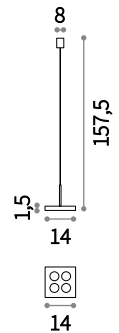

IP20

LED 12W / 1080 Lm

205823 White
205830 Black