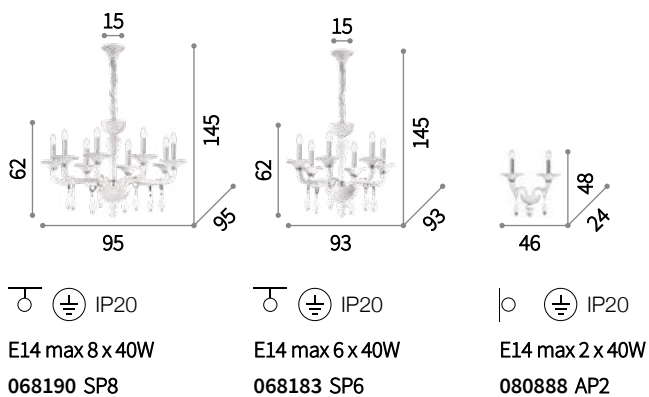

⊕ ⊖ IP20

E14 max 6 x 40W

032504 SP6 Nero
027418 SP6 Rosso
027821 SP6 Trasparente

Miramare

Blown and hand finished clear and white glass chandelier. Chrome metal bulb socket covers and details. Velvet chain cover.