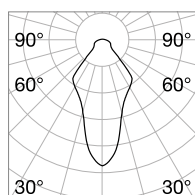

m	lx	øm
1	719	0,98
2	179	1,96
3	79	2,95
4	44	3,93
5	28	4,92

CRI≥80 15W 55° 1450 Lm 3000 K