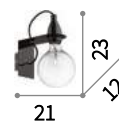

⊕ ⊖ IP20 INCLUSA
E27 max 1 x 60W

009407 SP1 Nero
009391 SP1 Oro
009414 SP1 Rosso
045191 AP1 Bianco
045207 AP1 Cromo
045214 AP1 Nero
045221 AP1 Rosso