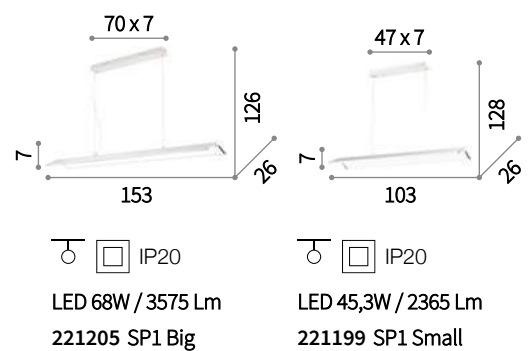

Croisette

Varnished metal frame. Acrylic diffuser screen. Steel cables adjustable in length. Integrated LED source.

LED LED source 4000 K, 17.500 h life.