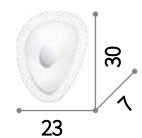

IP20
E27 max 2 x 60W
010861 PL2