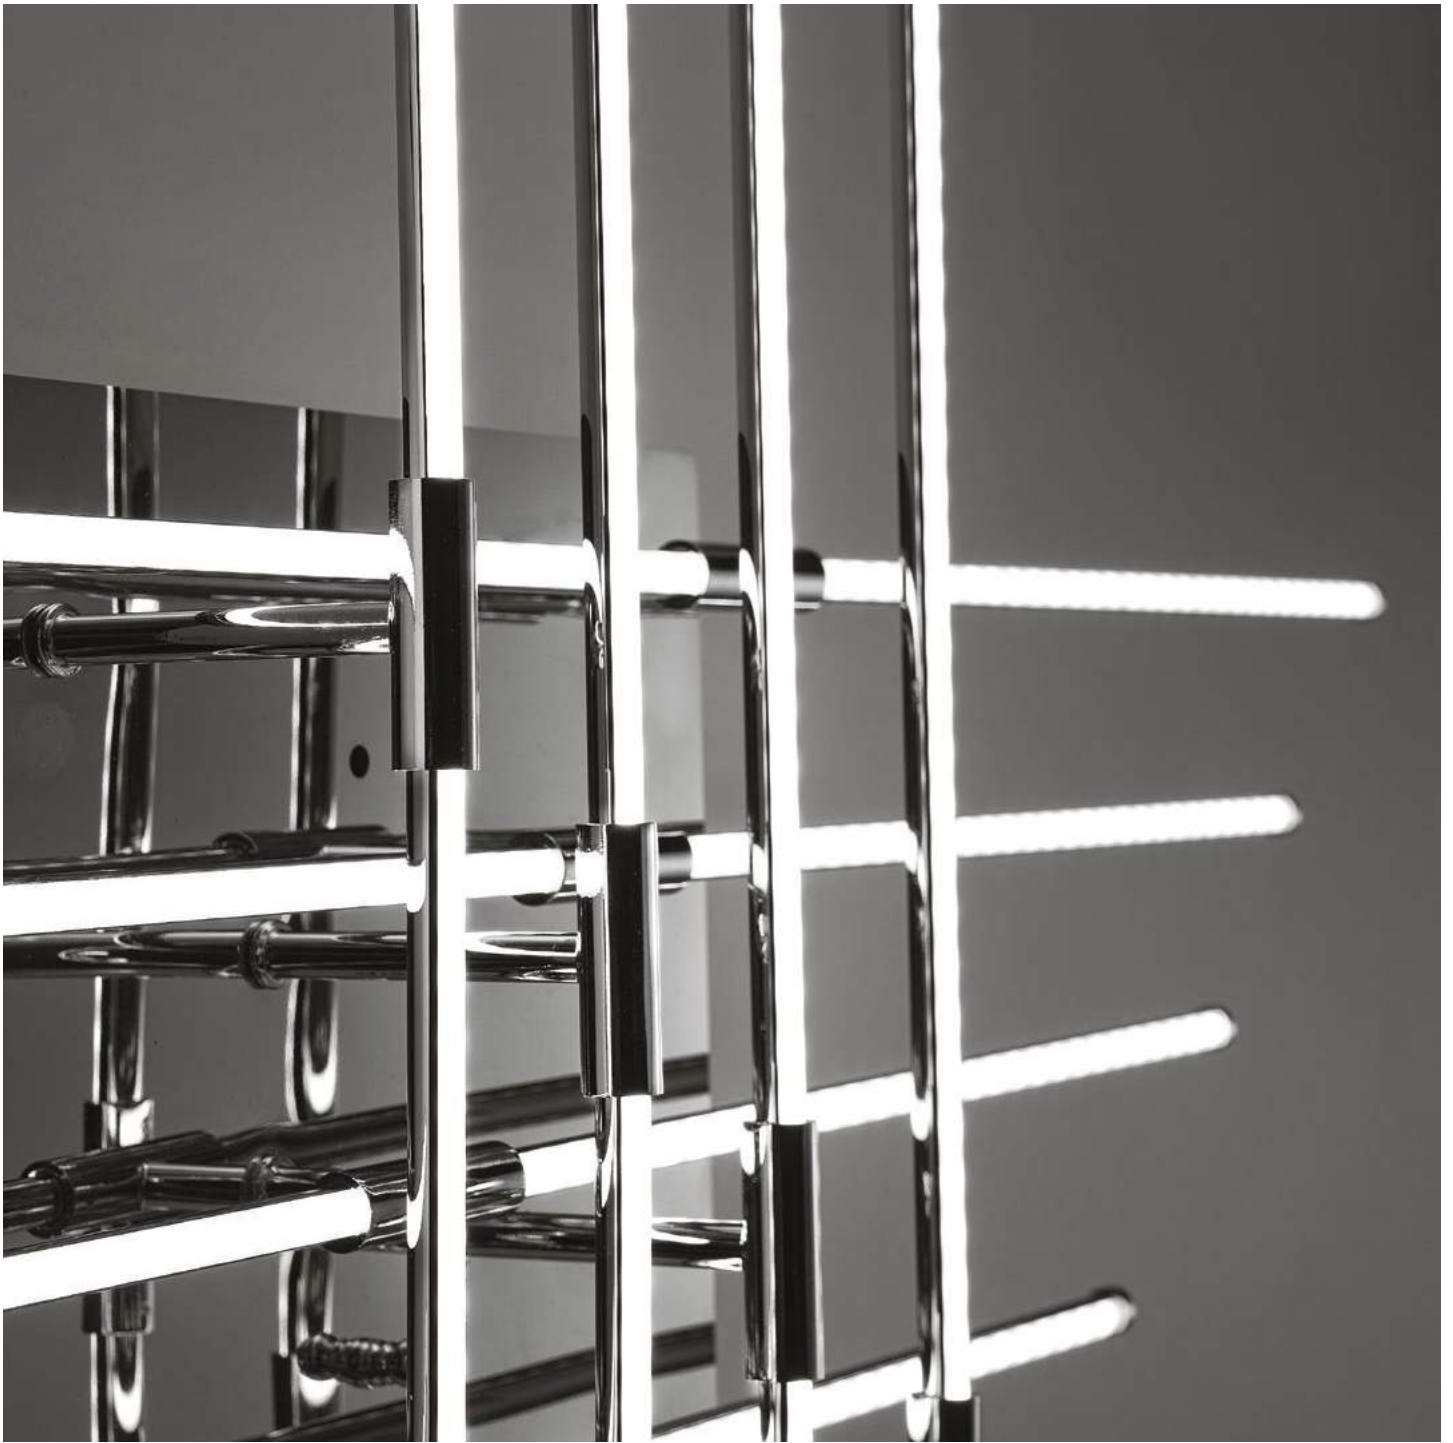

Cross

Chrome metal frame with LED sources integrated into the batons that can be quickly removed for a rapid replacement.

LED LED source 3000 K, 20.000 h life.