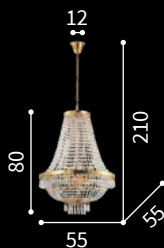

G9 max 12 x 40W

114279 SP12 Cromo
114743 SP12 Oro