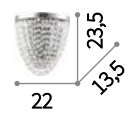

⊕ ⊖ IP20

E14 max 2 x 40W
211596 AP2