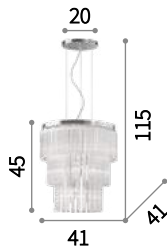

IP20
E14 max 12 x 40W
026695 SP12