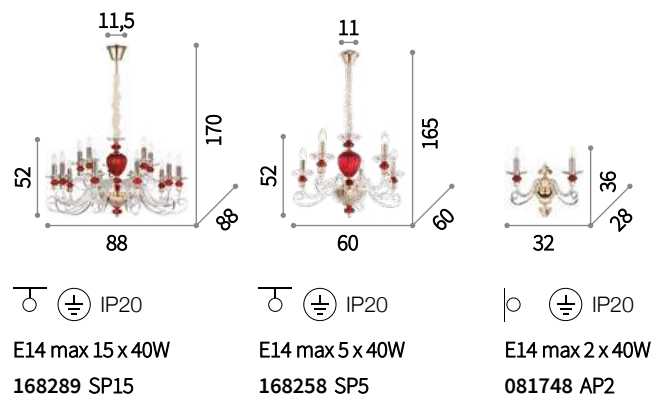

⊕ ⊖ IP20

E14 max 2 x 40W
103433 AP2

Baronet

Golden metal frame. Decorative elements made of blown glass and cut crystals. Velvet chain cover.

Strauss

Metal frame and details with rose gold finish. Blown clear glass arms. Amber crystal decorative elements. Velvet chain cover.