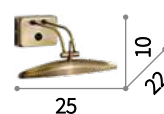

IP20

G9 max 2 x 40W

017327 AP2 Brunito
017334 AP2 Cromo
031507 AP2 Ottone