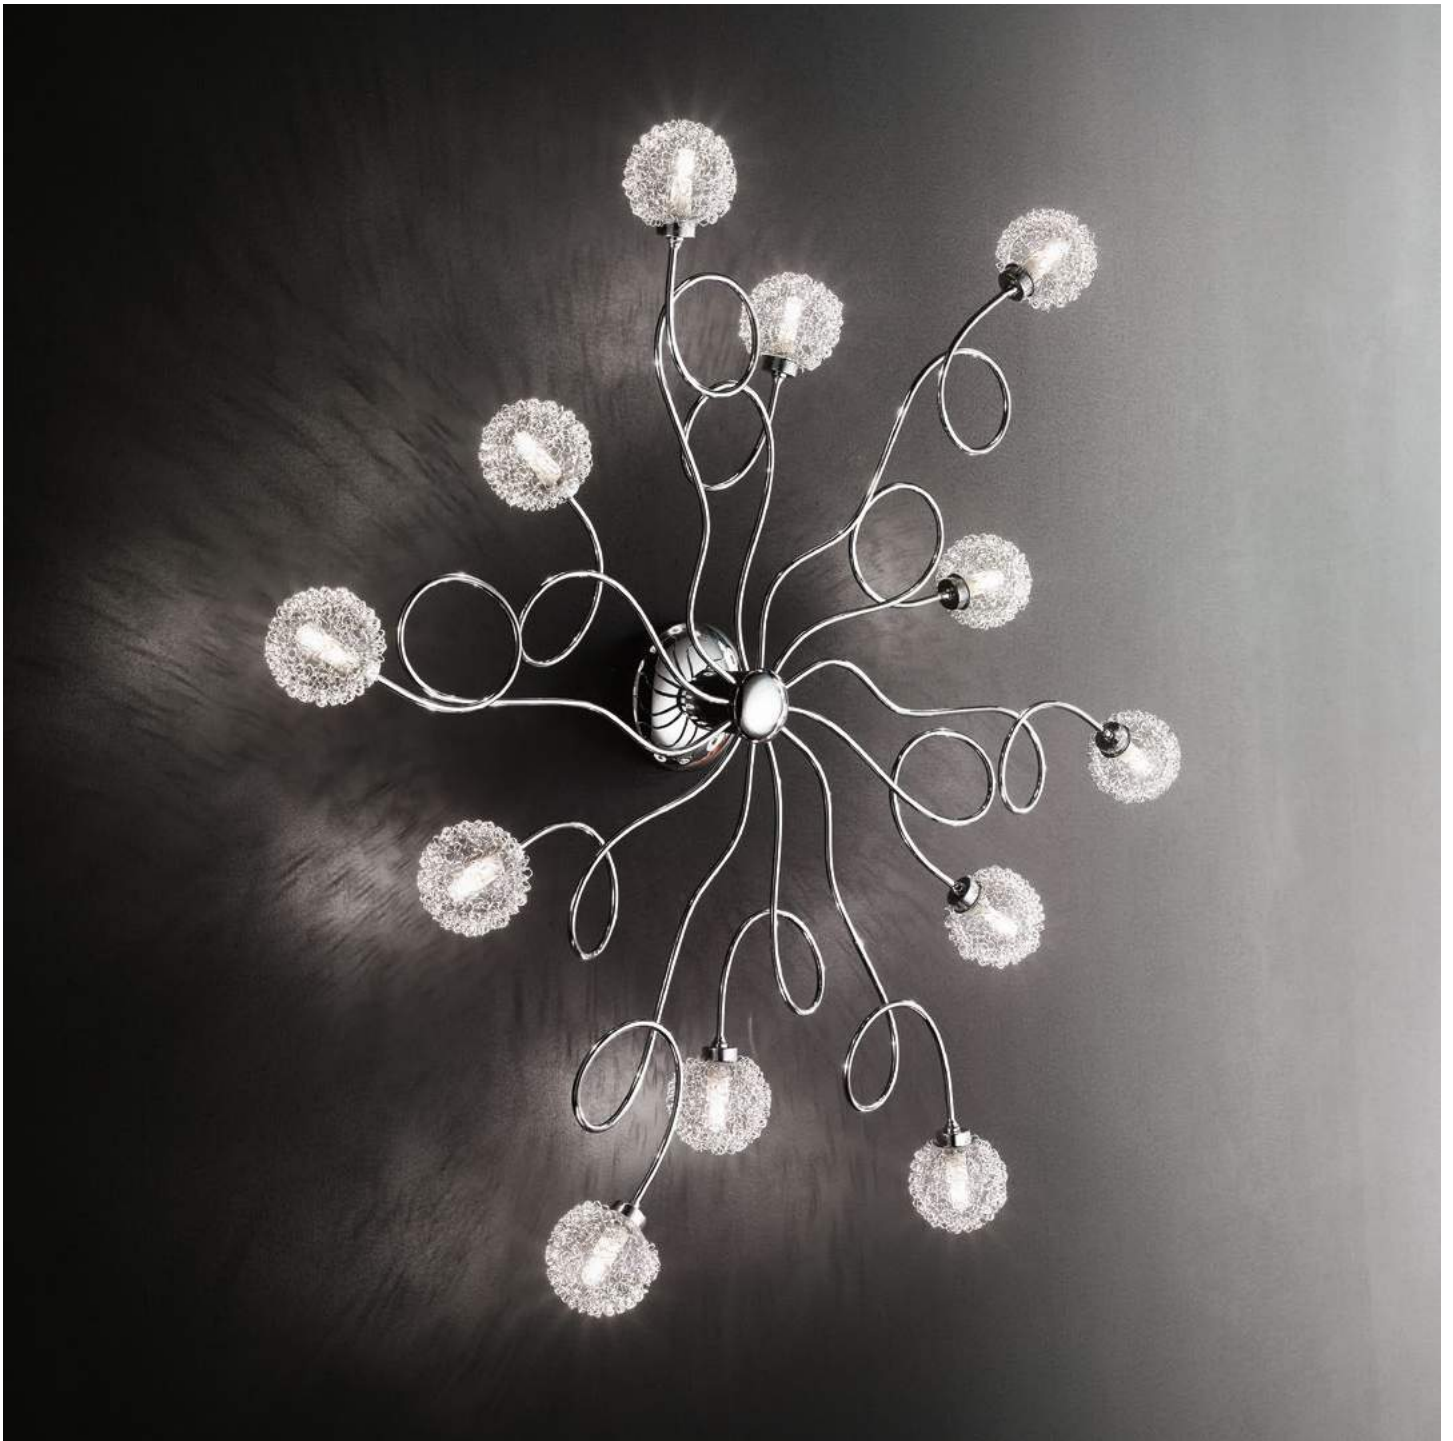

Pon Pon

Chrome metal hand-shaped frame.
Diffusers composed of blown glass balls
with spooled aluminum filament.

Bulbs ALO G9 28W 2700 K included.

G9 max 12 x 40W

074641 PL12

G9 max 8 x 40W

074665 PL8