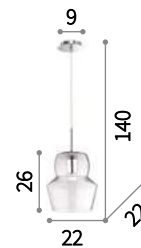

088969

Zeno

Chrome metal frame. Clear and coloured blown glass diffuser. Electrical cable adjustable in length.

E27 max 1 x 60W

E14 max 1 x 40W

- | | |
|----------------------------|------------------------------|
| 088969 SP1 Big Azzurro | 036120 SP1 Small Azzurro |
| 088938 SP1 Big Fumè | 002040 SP1 Small Fumè |
| 088921 SP1 Big Trasparente | 003108 SP1 Small Trasparente |