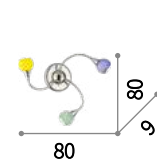

⊙ ⊖ ⊕ ⚡ IP20

E14 max 3 x 40W

006543 PL3 Color
028682 PL3 Trasparente