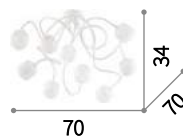

G9 max 9 x 28W
174990 PL9 Bianco
175041 PL9 Color
175010 PL9 Nero