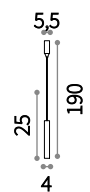

IP20

LED 8,9W / 850 Lm

211459 ■ White
211466 ■ Black