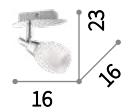

G9 max 2 x 40W
075051 AP2