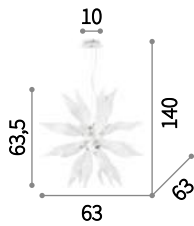

IP20
G9 max 8 x 40W

111957 SP8 Bianco
111940 SP8 Fumè