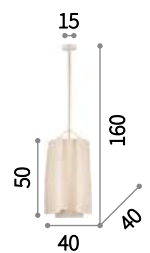

  IP20 

E27 max 1 x 60W
032672 PT1

Amaca

Matt white varnished metal ceiling rose.
Power cable wrapped into ropes. Shade
made of replaceable and washable natural
fabric.

⊕ ⊖ IP20
E27 max 1 x 60W
207650 SP1 D60