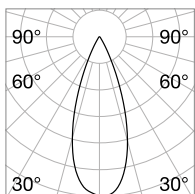

m	lx	øm
1	1643	0,66
2	410	1,32
3	182	1,98
4	102	2,64
5	65	3,30

CRI≥90 10W 35° 1100 Lm 3000K