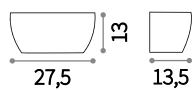

105741  White

Whisky

White chalk body. White enamel coated frame. Frosted clear glass bottom diffuser. Up-and-down light emission.

⌀  IP20

E14 max 1 x 40W

105710  White

Tonic

White chalk body. White enamel coated frame. Frosted glass bottom diffuser. Up-and-down light emission.