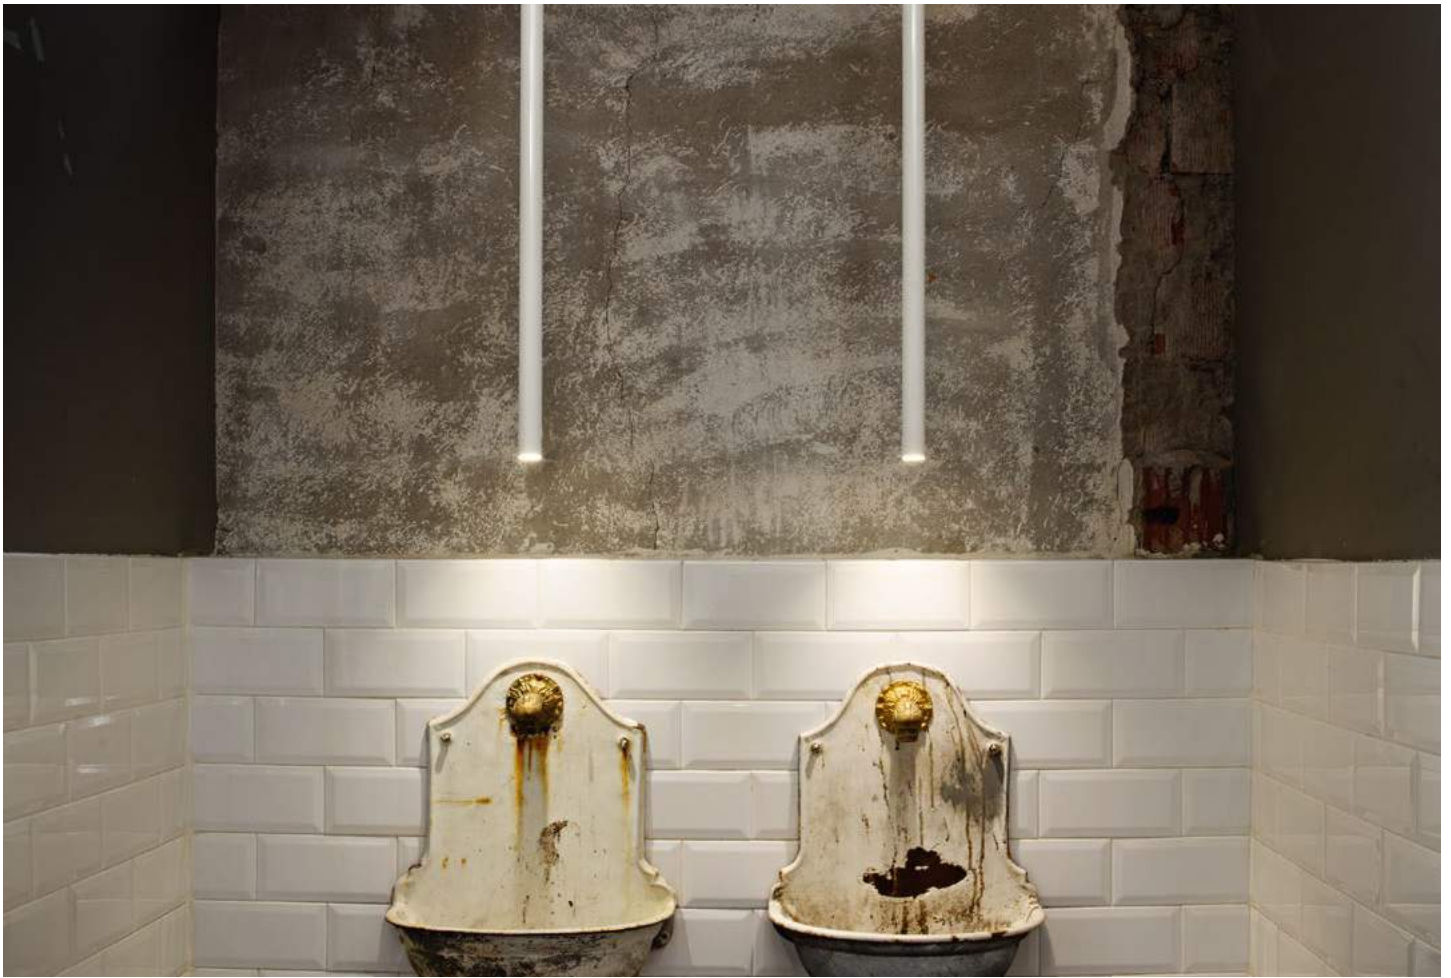

Ultrathin

Metal ceiling cup and diffuser with chrome, matt white or black varnish finish.

LED Led source 3000 K, 30.000 h life.