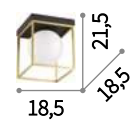

E14 max 1 x 40W
198132 PL1