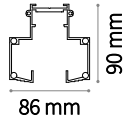

Arca - Recessed

Weight 2,90 Kg

TRACK 1000 mm Kit for assembly profile included

Finish	Code
Black	222769