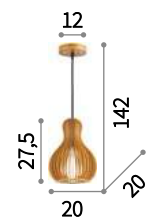

E27 max 1x60W

159867 Citrus-3 SP1