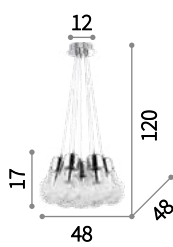

⊖ ⊕ IP20
E27 max 7 x 60W
081779 SP7